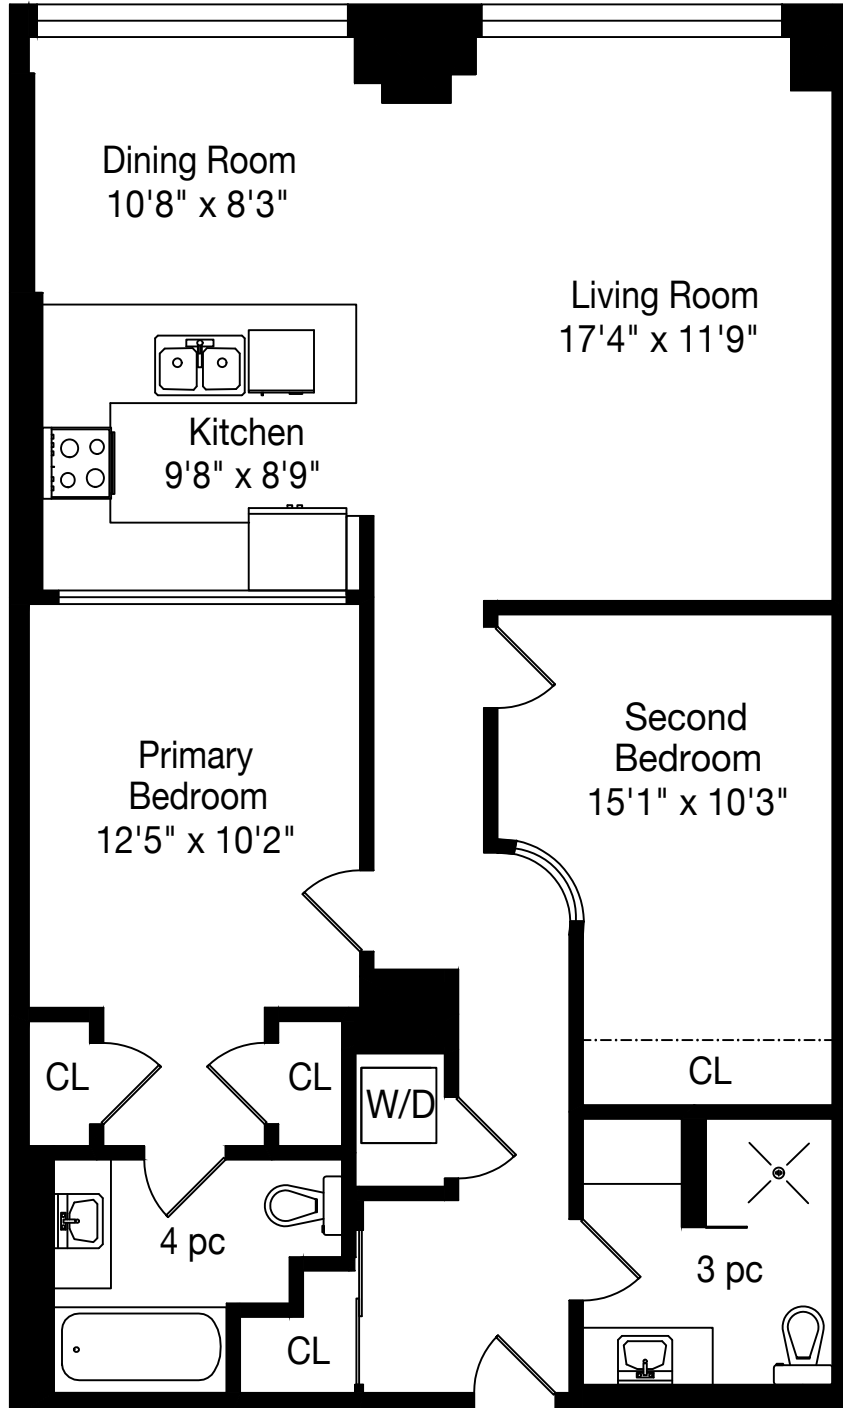

# 700 King Street

**Suite 615**  
**1085 Square Feet**

Measurements and Calculations are approximate  
To be used as guidelines only