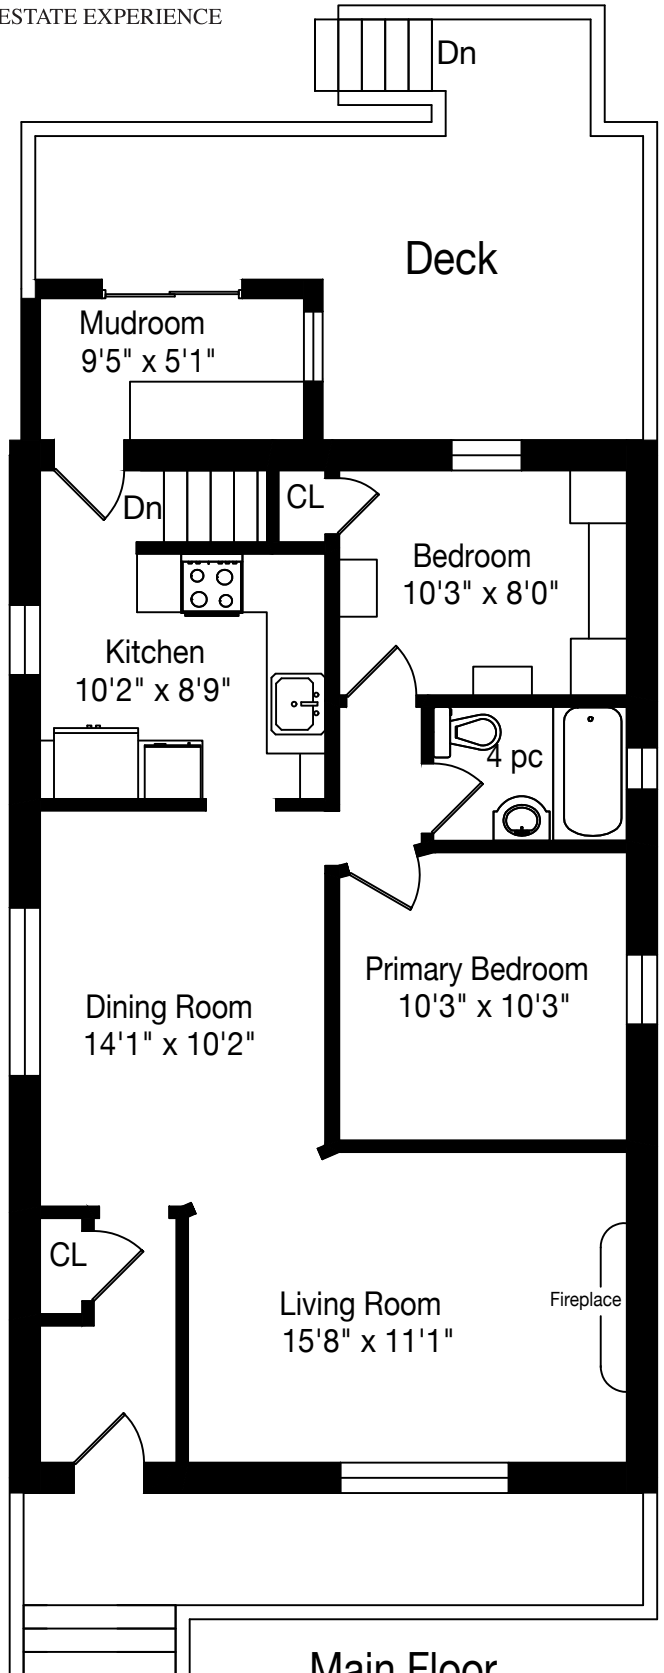

6 Stanhope Avenue

Measurements and Calculations are approximate
 To be used as guidelines only
www.measuredup.ca

Lower Level
 866 Square Feet

Main Floor
 928 Square Feet