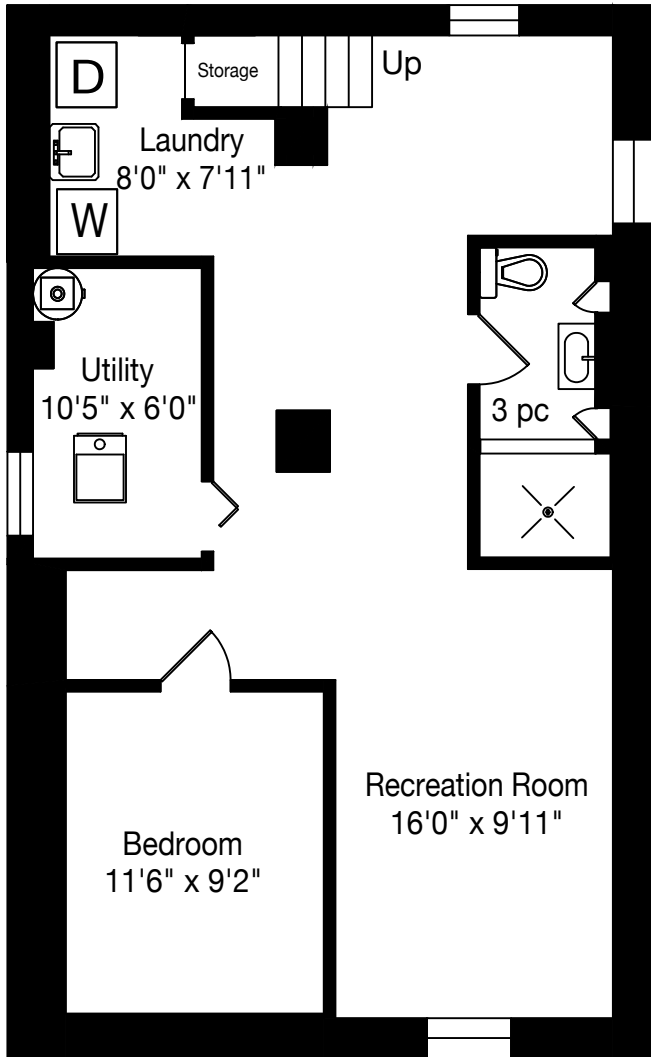

6 Stanhope Avenue

Measurements and Calculations are approximate
 To be used as guidelines only
www.measuredup.ca

Lower Level
 866 Square Feet

Main Floor
 928 Square Feet