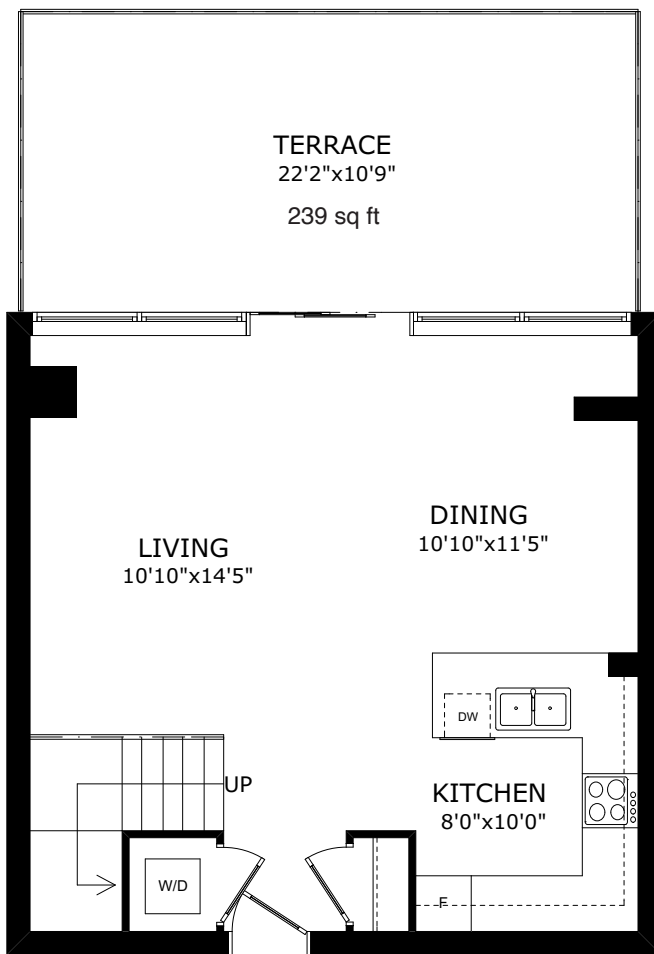

1169 QUEEN STREET WEST

SUITE 704

MAIN LEVEL
542 sq ft

UPPER LEVEL
598 sq ft