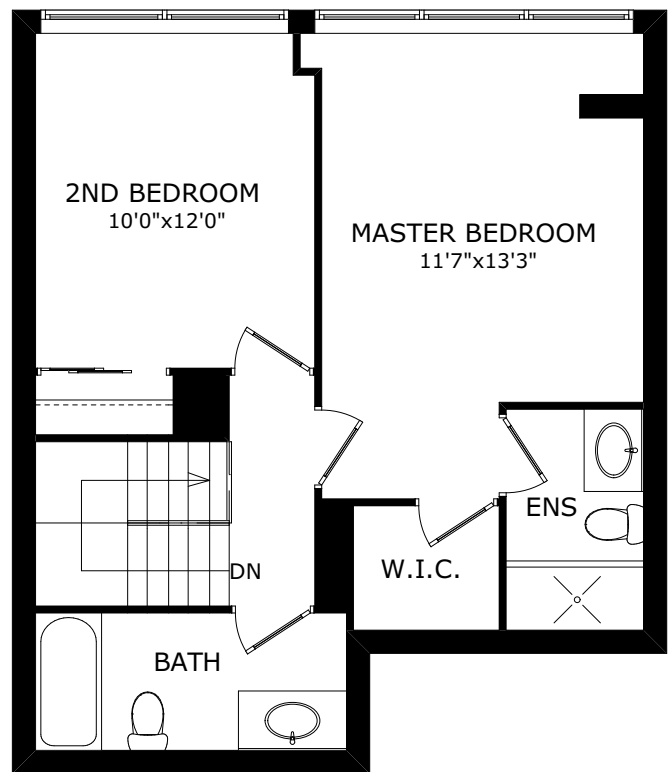

1169 QUEEN STREET WEST

SUITE 704

MAIN LEVEL
542 sq ft

UPPER LEVEL
598 sq ft