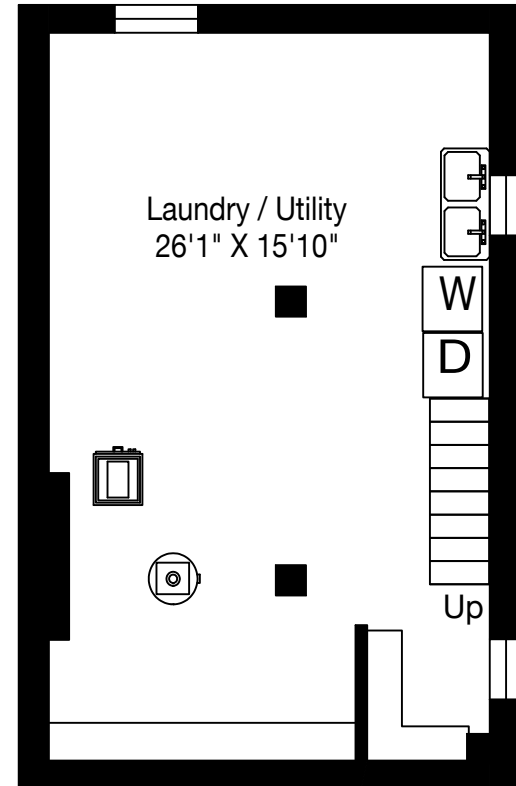

86 Bedford Park Avenue

Measurements and Calculations are approximate
 To be used as guidelines only
www.measuredup.ca

Main Floor
 636 Square Feet

Second Floor
 555 Square Feet

Lower Level
 485 Square Feet