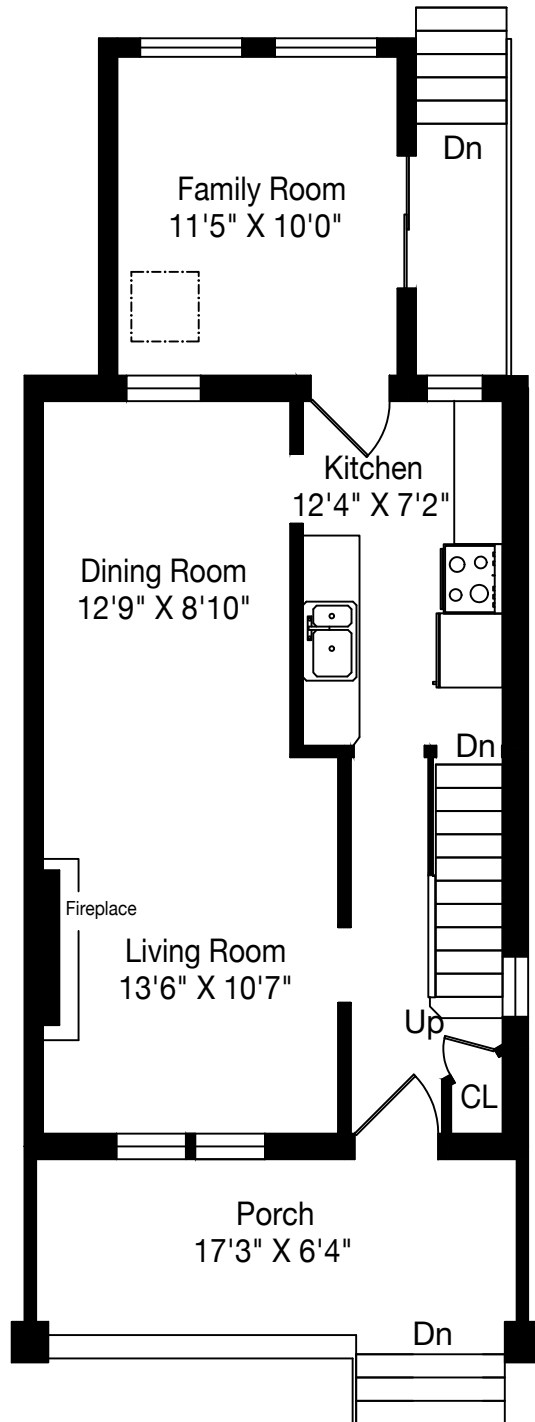

86 Bedford Park Avenue

Measurements and Calculations are approximate
 To be used as guidelines only
www.measuredup.ca

Main Floor
 636 Square Feet

Second Floor
 555 Square Feet

Lower Level
 485 Square Feet