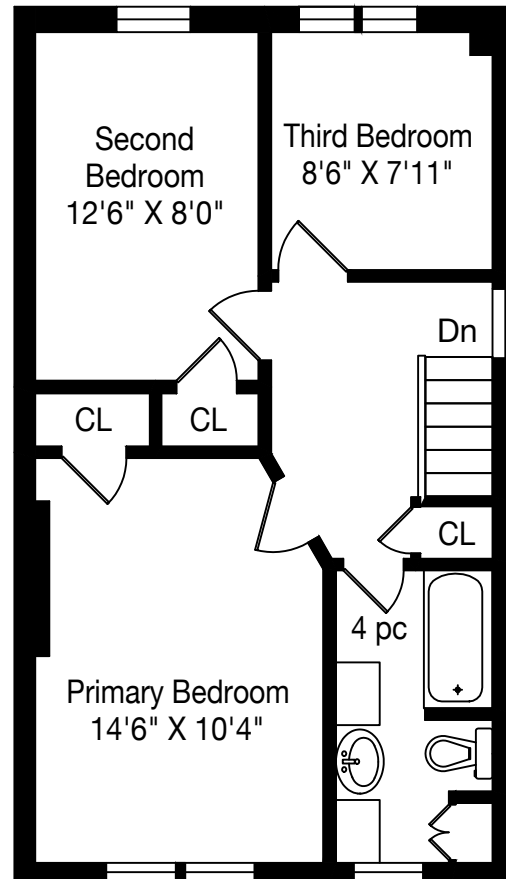

86 Bedford Park Avenue

Measurements and Calculations are approximate
 To be used as guidelines only
www.measuredup.ca

Main Floor
 636 Square Feet

Second Floor
 555 Square Feet

Lower Level
 485 Square Feet