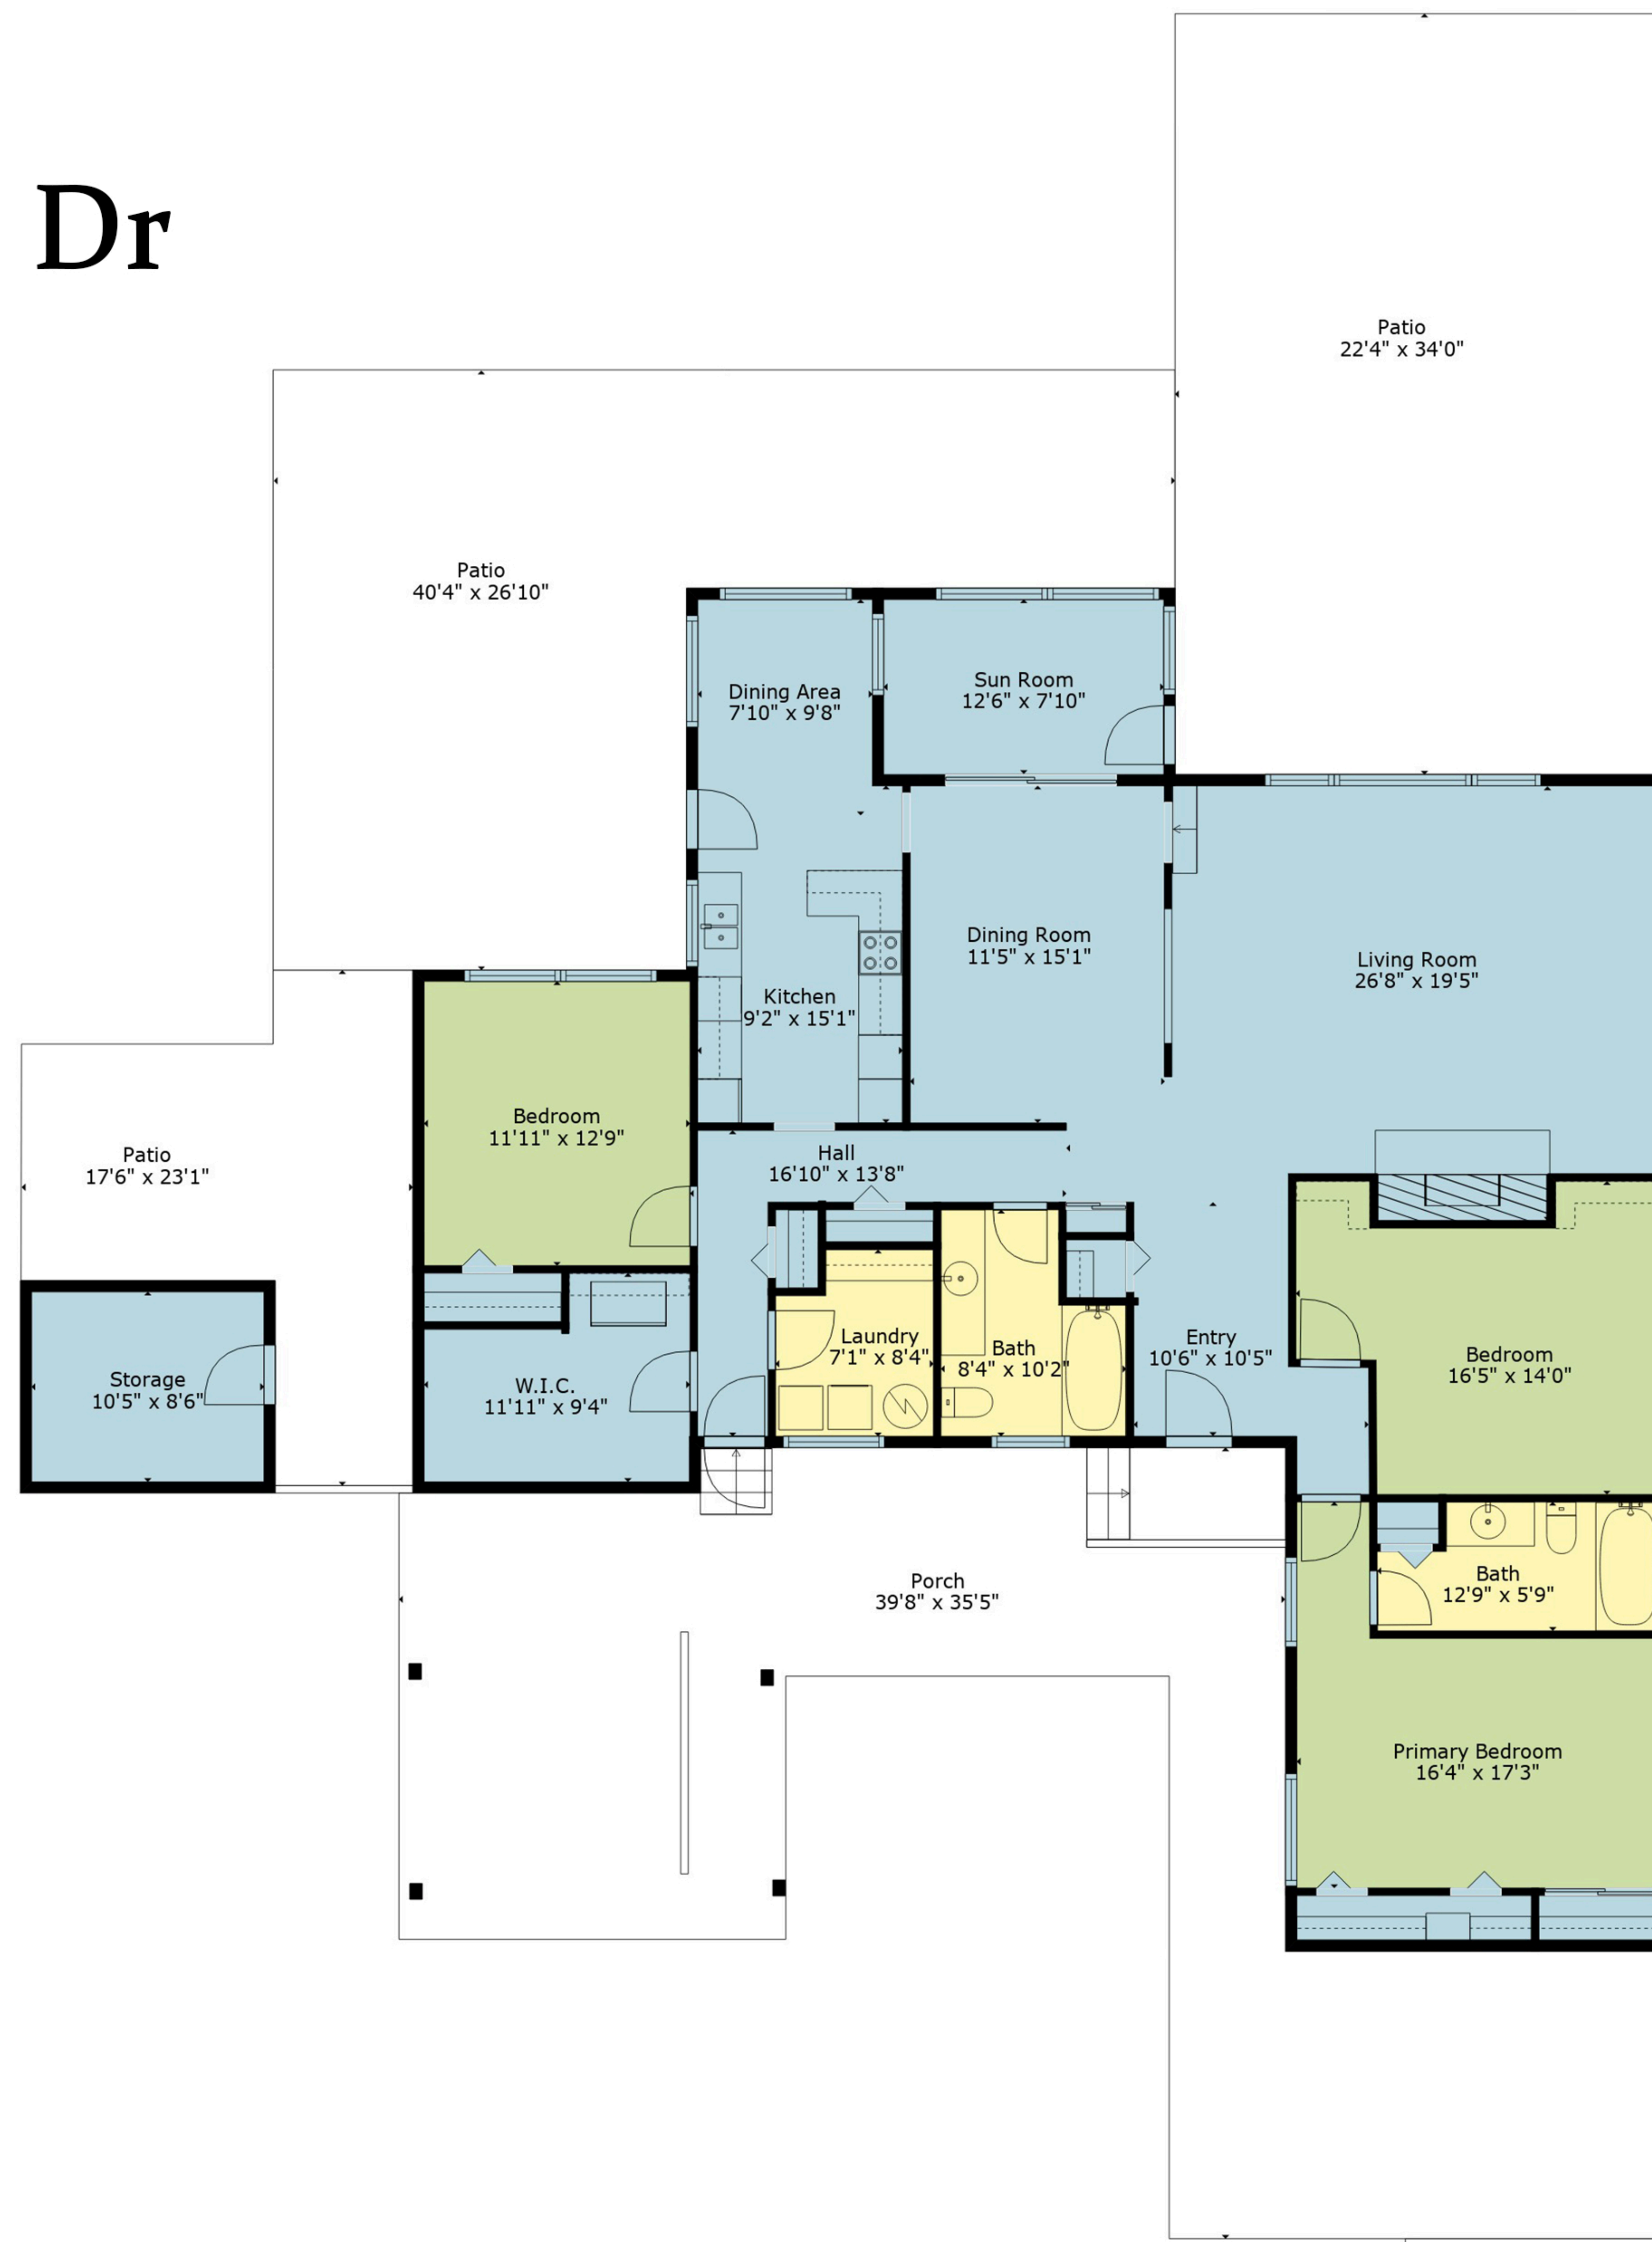

# 1419 Madrona Dr

**Total Area**  
**Total Living Area: 2188 sqft**  
**Storage: 108 sqft**

Floor Plan Measurements Deemed Highly Reliable But Not Guaranteed