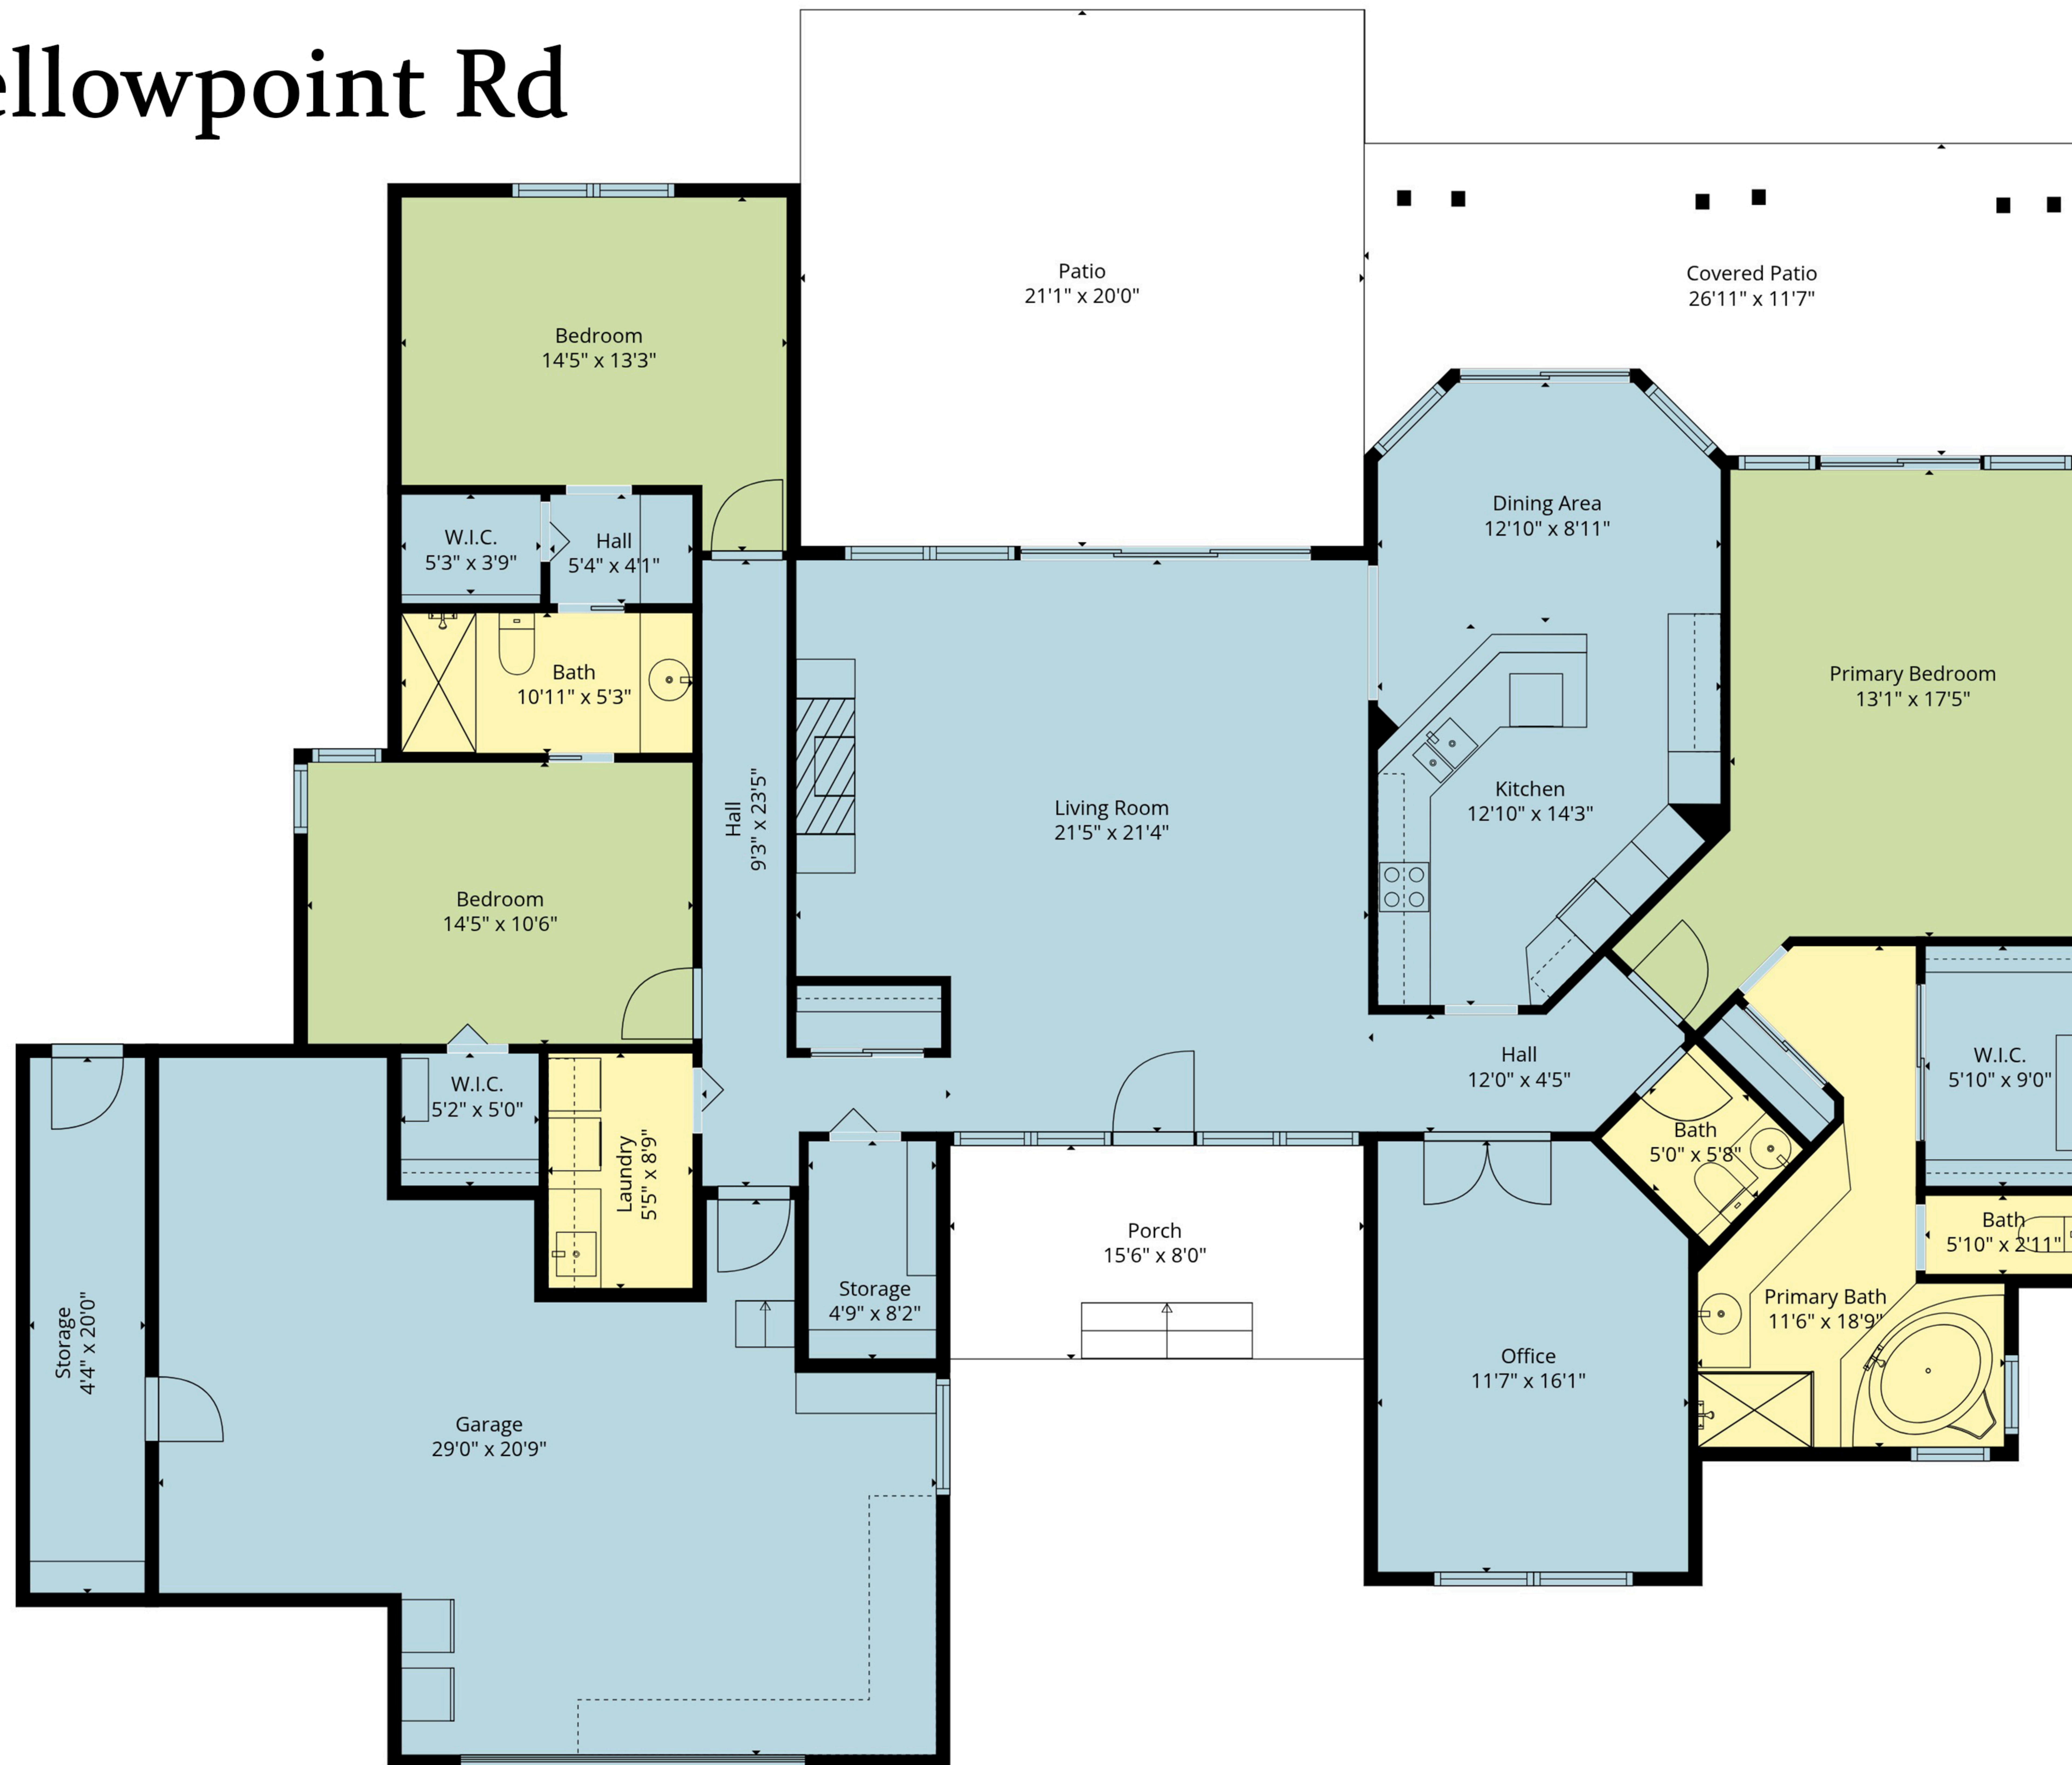

2175 Yellowpoint Rd

Total Area
Total Living Area: 2215 sqft
Garage: 562 sqft
Patio: 422 sqft

Floor Plan Measurements Deemed Highly Reliable But Not Guaranteed