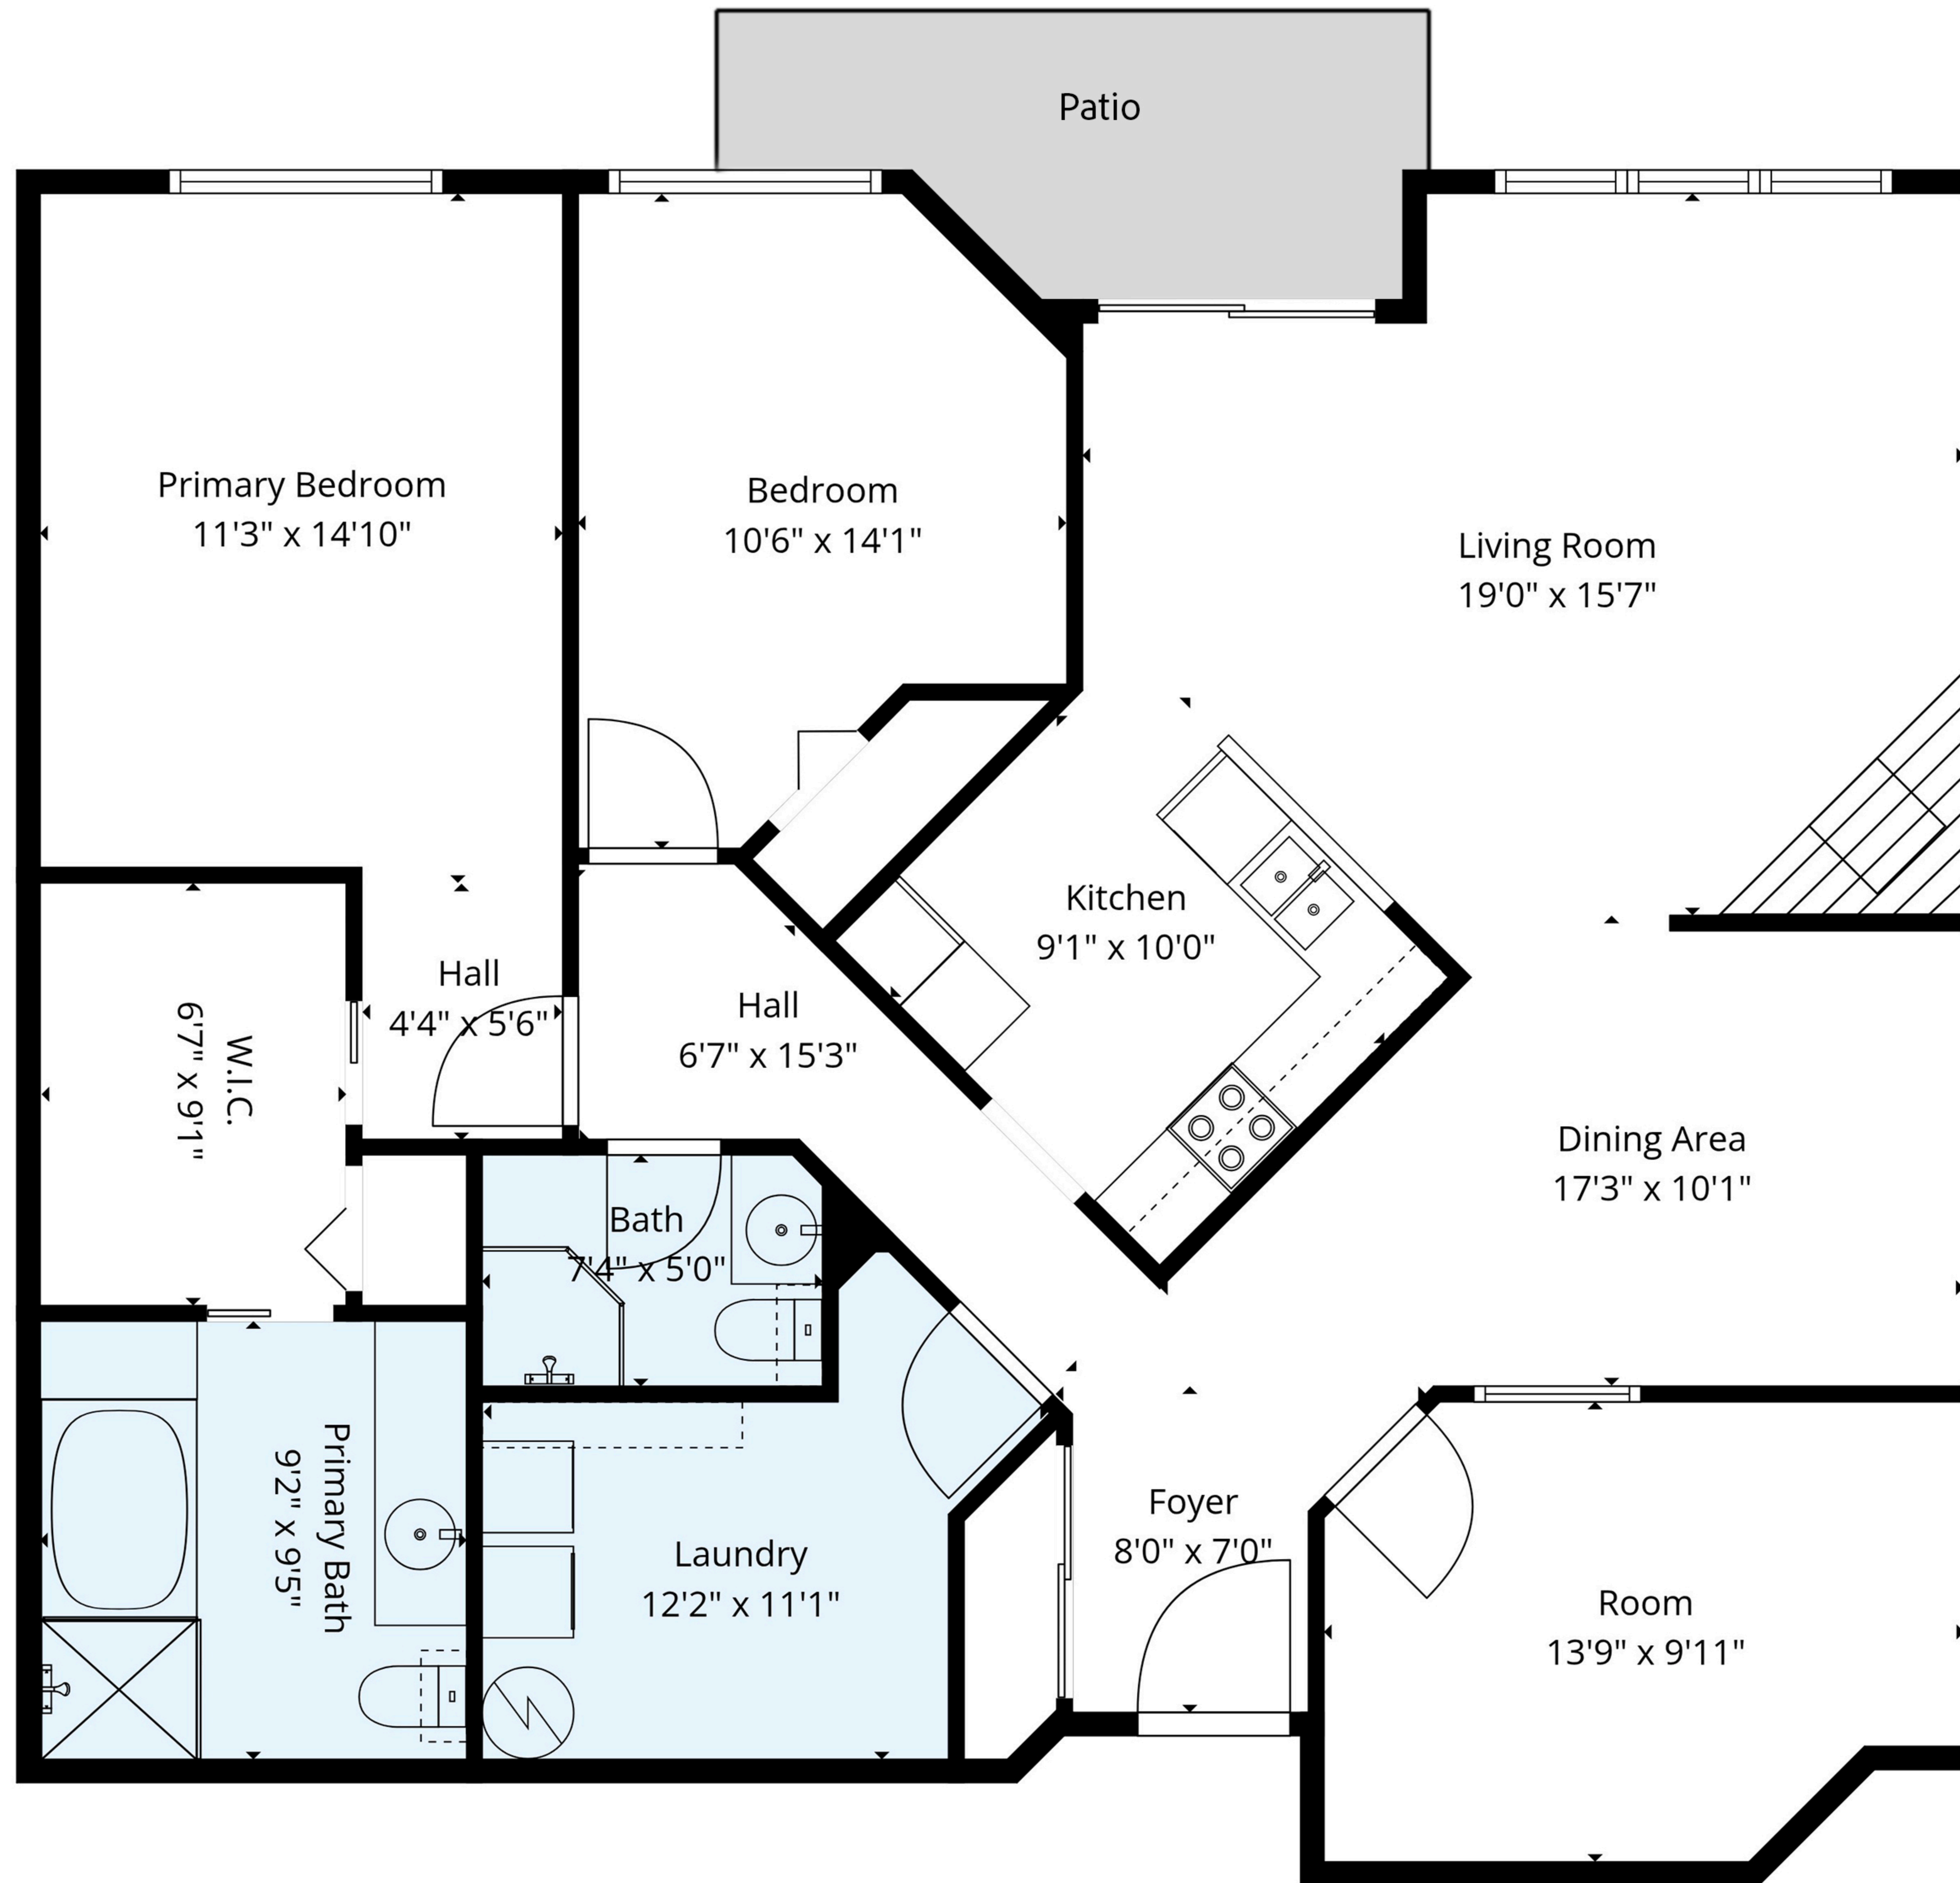

LIVING AREA: 1384 SQFT

FLOOR 1: 1384

106 - 355 HIRST AVE

PARKSVILLE