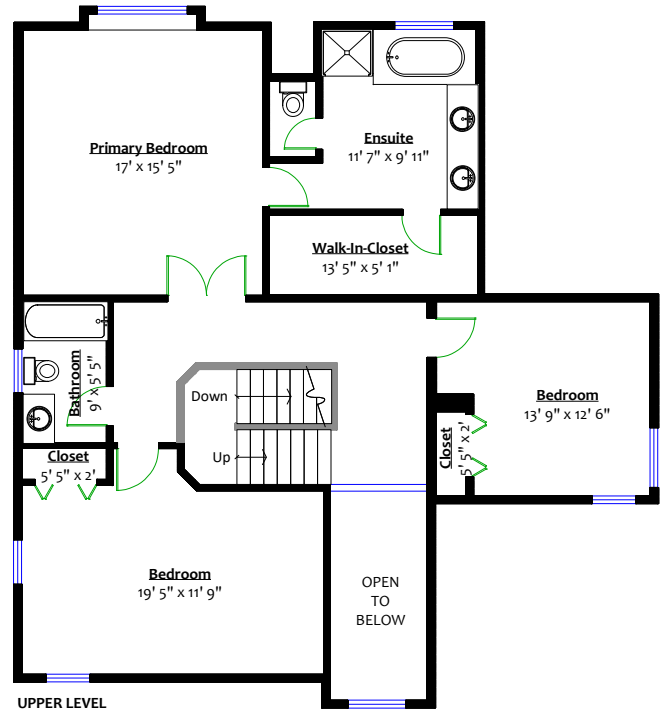

19786 Alouette Blvd, Pitt Meadows, B.C.

Vargha Akhtarkhavari PREC
RE/MAX Select Properties
604-939-0018
www.vargha.com

Totals**		Other Areas**	
Main Level:	1,500 sq. ft.	Crawl Space:	1,468 sq. ft.
Upper Level:	1,300 sq. ft.	Garage:	477 sq. ft.
Total:	2,800 sq. ft.	Deck:	212 sq. ft.
		Patio:	600 sq. ft.
		Porch:	107 sq. ft.
		Total:	2,264 sq. ft.