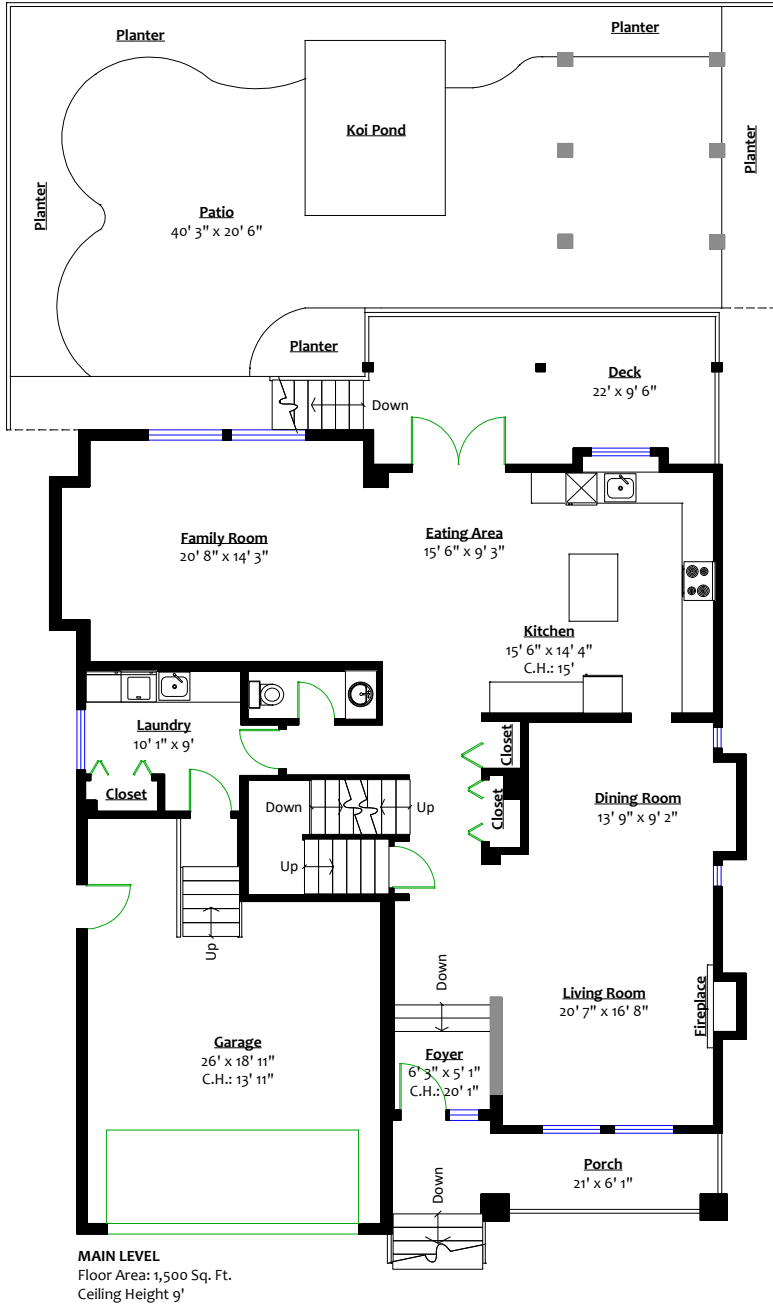

19786 Alouette Blvd, Pitt Meadows, B.C.

Vargha Akhtarkhavari PREC
RE/MAX Select Properties
604-939-0018
www.vargha.com

Totals**		Other Areas**	
Main Level:	1,500 sq. ft.	Crawl Space:	1,468 sq. ft.
Upper Level:	1,300 sq. ft.	Garage:	477 sq. ft.
Total:	2,800 sq. ft.	Deck:	212 sq. ft.
		Patio:	600 sq. ft.
		Porch:	107 sq. ft.
		Total:	2,264 sq. ft.