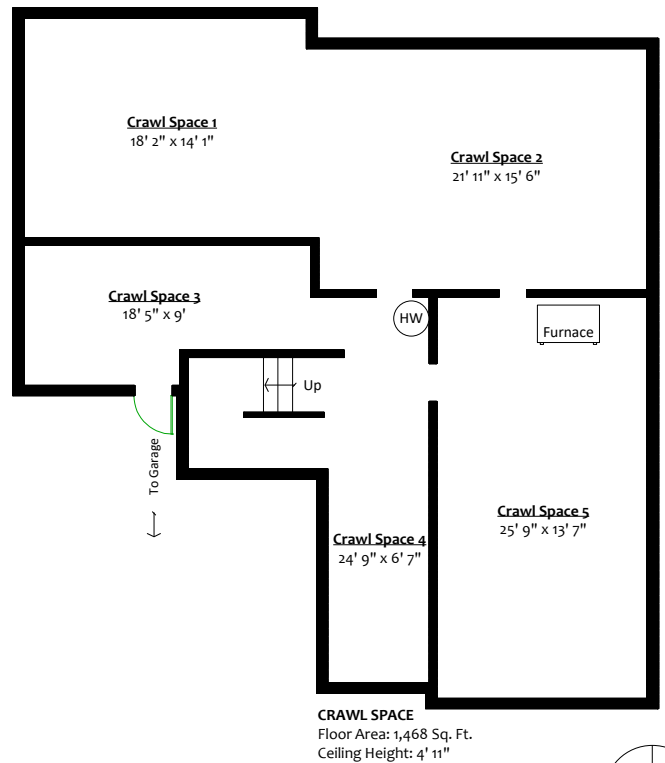

19786 Alouette Blvd, Pitt Meadows, B.C.

Vargha Akhtarkhavari PREC
RE/MAX Select Properties
604-939-0018
www.vargha.com

Totals**		Other Areas**	
Main Level:	1,500 sq. ft.	Crawl Space:	1,468 sq. ft.
Upper Level:	1,300 sq. ft.	Garage:	477 sq. ft.
Total:	2,800 sq. ft.	Deck:	212 sq. ft.
		Patio:	600 sq. ft.
		Porch:	107 sq. ft.
		Total:	2,264 sq. ft.