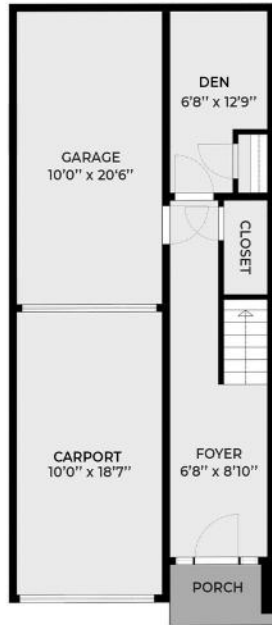

FLOOR PLANS

**#102 624 STRANGLUND AVE
LANGFORD, BC**
TOTAL SQUARE FOOTAGE 1794 SQFT

**#103 624 STRANGLUND AVE
LANGFORD, BC**
TOTAL SQUARE FOOTAGE 1794 SQFT

FLOOR PLANS

**#104 624 STRANGLUND AVE
LANGFORD, BC**
TOTAL SQUARE FOOTAGE 1794 SQFT

**#105 624 STRANGLUND AVE
LANGFORD, BC**
TOTAL SQUARE FOOTAGE 1794 SQFT

FLOOR PLANS

**#108 624 STRANDLUND AVE
LANGFORD, BC**
TOTAL SQUARE FOOTAGE 1794 SQFT

**#109 624 STRANDLUND AVE
LANGFORD, BC**
TOTAL SQUARE FOOTAGE 1794 SQFT

FLOOR PLANS

**#110 624 STRANDLUND AVE
LANGFORD, BC**
TOTAL SQUARE FOOTAGE 1794 SQFT

**#111 624 STRANDLUND AVE
LANGFORD, BC**
TOTAL SQUARE FOOTAGE 1794 SQFT

FLOOR PLANS

**#112 624 STRANGLUND AVE
LANGFORD, BC**
TOTAL SQUARE FOOTAGE 1794 SQFT

**#113 624 STRANGLUND AVE
LANGFORD, BC**
TOTAL SQUARE FOOTAGE 1794 SQFT