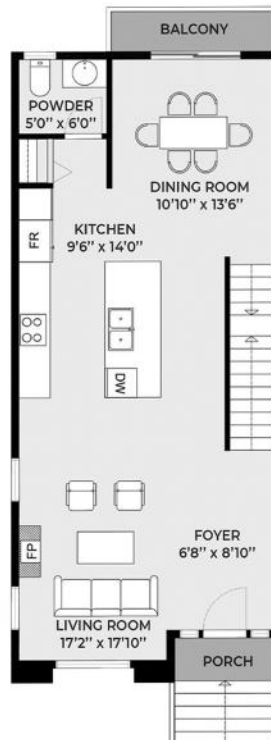

FLOOR PLANS

**#102 624 STRANGLUND AVE
LANGFORD, BC**
TOTAL SQUARE FOOTAGE 1794 SQFT

**#103 624 STRANGLUND AVE
LANGFORD, BC**
TOTAL SQUARE FOOTAGE 1794 SQFT

FLOOR PLANS

**#104 624 STRANGLUND AVE
LANGFORD, BC**
TOTAL SQUARE FOOTAGE 1794 SQFT

**#105 624 STRANGLUND AVE
LANGFORD, BC**
TOTAL SQUARE FOOTAGE 1794 SQFT

FLOOR PLANS

**#108 624 STRANDLUND AVE
LANGFORD, BC**
TOTAL SQUARE FOOTAGE 1794 SQFT

**#109 624 STRANDLUND AVE
LANGFORD, BC**
TOTAL SQUARE FOOTAGE 1794 SQFT

FLOOR PLANS

**#110 624 STRANDLUND AVE
LANGFORD, BC**
TOTAL SQUARE FOOTAGE 1794 SQFT

**#111 624 STRANDLUND AVE
LANGFORD, BC**
TOTAL SQUARE FOOTAGE 1794 SQFT

FLOOR PLANS

**#112 624 STRANGLUND AVE
LANGFORD, BC**
TOTAL SQUARE FOOTAGE 1794 SQFT

**#113 624 STRANGLUND AVE
LANGFORD, BC**
TOTAL SQUARE FOOTAGE 1794 SQFT