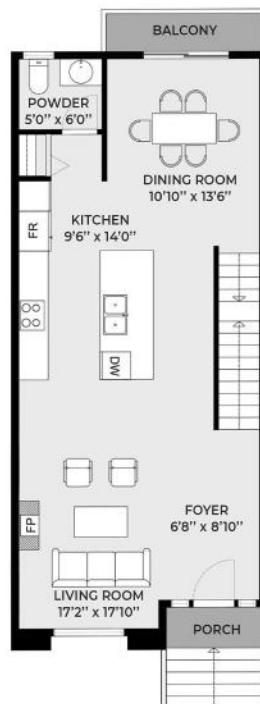

FLOOR PLANS

**#102 624 STRANGLUND AVE
LANGFORD, BC**
TOTAL SQUARE FOOTAGE 1794 SQFT

**#103 624 STRANGLUND AVE
LANGFORD, BC**
TOTAL SQUARE FOOTAGE 1794 SQFT

FLOOR PLANS

**#104 624 STRANGLUND AVE
LANGFORD, BC**
TOTAL SQUARE FOOTAGE 1794 SQFT

**#105 624 STRANGLUND AVE
LANGFORD, BC**
TOTAL SQUARE FOOTAGE 1794 SQFT

FLOOR PLANS

**#108 624 STRANDLUND AVE
LANGFORD, BC**
TOTAL SQUARE FOOTAGE 1794 SQFT

**#109 624 STRANDLUND AVE
LANGFORD, BC**
TOTAL SQUARE FOOTAGE 1794 SQFT

FLOOR PLANS

**#110 624 STRANDLUND AVE
LANGFORD, BC**
TOTAL SQUARE FOOTAGE 1794 SQFT

**#111 624 STRANDLUND AVE
LANGFORD, BC**
TOTAL SQUARE FOOTAGE 1794 SQFT

FLOOR PLANS

**#112 624 STRANGLUND AVE
LANGFORD, BC**
TOTAL SQUARE FOOTAGE 1794 SQFT

**#113 624 STRANGLUND AVE
LANGFORD, BC**
TOTAL SQUARE FOOTAGE 1794 SQFT