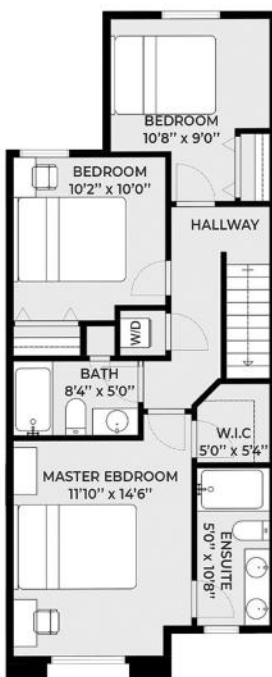

FLOOR PLANS

**#102 624 STRANGLUND AVE
LANGFORD, BC**
TOTAL SQUARE FOOTAGE 1794 SQFT

**#103 624 STRANGLUND AVE
LANGFORD, BC**
TOTAL SQUARE FOOTAGE 1794 SQFT

FLOOR PLANS

**#104 624 STRANGLUND AVE
LANGFORD, BC**
TOTAL SQUARE FOOTAGE 1794 SQFT

**#105 624 STRANGLUND AVE
LANGFORD, BC**
TOTAL SQUARE FOOTAGE 1794 SQFT

FLOOR PLANS

**#108 624 STRANDLUND AVE
LANGFORD, BC**
TOTAL SQUARE FOOTAGE 1794 SQFT

**#109 624 STRANDLUND AVE
LANGFORD, BC**
TOTAL SQUARE FOOTAGE 1794 SQFT

FLOOR PLANS

**#110 624 STRANDLUND AVE
LANGFORD, BC**
TOTAL SQUARE FOOTAGE 1794 SQFT

**#111 624 STRANDLUND AVE
LANGFORD, BC**
TOTAL SQUARE FOOTAGE 1794 SQFT

FLOOR PLANS

**#112 624 STRANGLUND AVE
LANGFORD, BC**
TOTAL SQUARE FOOTAGE 1794 SQFT

**#113 624 STRANGLUND AVE
LANGFORD, BC**
TOTAL SQUARE FOOTAGE 1794 SQFT