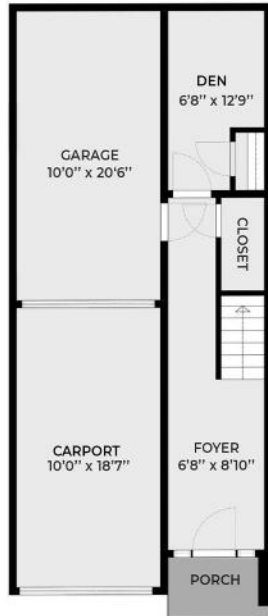

FLOOR PLANS

**#102 624 STRANGLUND AVE
LANGFORD, BC**
TOTAL SQUARE FOOTAGE 1794 SQFT

**#103 624 STRANGLUND AVE
LANGFORD, BC**
TOTAL SQUARE FOOTAGE 1794 SQFT

FLOOR PLANS

**#104 624 STRANGLUND AVE
LANGFORD, BC**
TOTAL SQUARE FOOTAGE 1794 SQFT

**#105 624 STRANGLUND AVE
LANGFORD, BC**
TOTAL SQUARE FOOTAGE 1794 SQFT

FLOOR PLANS

**#108 624 STRANDLUND AVE
LANGFORD, BC**
TOTAL SQUARE FOOTAGE 1794 SQFT

**#109 624 STRANDLUND AVE
LANGFORD, BC**
TOTAL SQUARE FOOTAGE 1794 SQFT

FLOOR PLANS

**#110 624 STRANDLUND AVE
LANGFORD, BC**
TOTAL SQUARE FOOTAGE 1794 SQFT

**#111 624 STRANDLUND AVE
LANGFORD, BC**
TOTAL SQUARE FOOTAGE 1794 SQFT

FLOOR PLANS

**#112 624 STRANGLUND AVE
LANGFORD, BC**
TOTAL SQUARE FOOTAGE 1794 SQFT

**#113 624 STRANGLUND AVE
LANGFORD, BC**
TOTAL SQUARE FOOTAGE 1794 SQFT