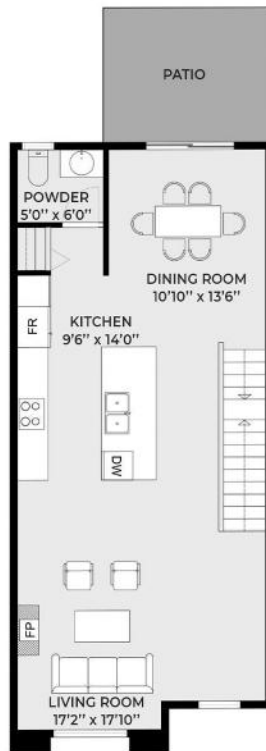

FLOOR PLANS

**#102 624 STRANGLUND AVE
LANGFORD, BC**
TOTAL SQUARE FOOTAGE 1794 SQFT

**#103 624 STRANGLUND AVE
LANGFORD, BC**
TOTAL SQUARE FOOTAGE 1794 SQFT

FLOOR PLANS

**#104 624 STRANGLUND AVE
LANGFORD, BC**
TOTAL SQUARE FOOTAGE 1794 SQFT

**#105 624 STRANGLUND AVE
LANGFORD, BC**
TOTAL SQUARE FOOTAGE 1794 SQFT

FLOOR PLANS

**#108 624 STRANDLUND AVE
LANGFORD, BC**
TOTAL SQUARE FOOTAGE 1794 SQFT

**#109 624 STRANDLUND AVE
LANGFORD, BC**
TOTAL SQUARE FOOTAGE 1794 SQFT

FLOOR PLANS

**#110 624 STRANDLUND AVE
LANGFORD, BC**
TOTAL SQUARE FOOTAGE 1794 SQFT

**#111 624 STRANDLUND AVE
LANGFORD, BC**
TOTAL SQUARE FOOTAGE 1794 SQFT

FLOOR PLANS

**#112 624 STRANGLUND AVE
LANGFORD, BC**
TOTAL SQUARE FOOTAGE 1794 SQFT

**#113 624 STRANGLUND AVE
LANGFORD, BC**
TOTAL SQUARE FOOTAGE 1794 SQFT