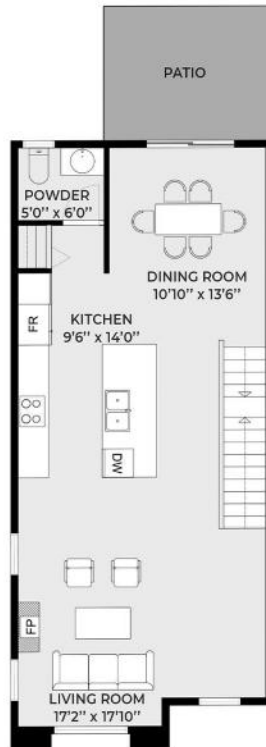

FLOOR PLANS

**#102 624 STRANGLUND AVE
LANGFORD, BC**
TOTAL SQUARE FOOTAGE 1794 SQFT

**#103 624 STRANGLUND AVE
LANGFORD, BC**
TOTAL SQUARE FOOTAGE 1794 SQFT

FLOOR PLANS

**#104 624 STRANGLUND AVE
LANGFORD, BC**
TOTAL SQUARE FOOTAGE 1794 SQFT

**#105 624 STRANGLUND AVE
LANGFORD, BC**
TOTAL SQUARE FOOTAGE 1794 SQFT

FLOOR PLANS

**#108 624 STRANDLUND AVE
LANGFORD, BC**
TOTAL SQUARE FOOTAGE 1794 SQFT

**#109 624 STRANDLUND AVE
LANGFORD, BC**
TOTAL SQUARE FOOTAGE 1794 SQFT

FLOOR PLANS

**#110 624 STRANDLUND AVE
LANGFORD, BC**
TOTAL SQUARE FOOTAGE 1794 SQFT

**#111 624 STRANDLUND AVE
LANGFORD, BC**
TOTAL SQUARE FOOTAGE 1794 SQFT

FLOOR PLANS

**#112 624 STRANGLUND AVE
LANGFORD, BC**
TOTAL SQUARE FOOTAGE 1794 SQFT

**#113 624 STRANGLUND AVE
LANGFORD, BC**
TOTAL SQUARE FOOTAGE 1794 SQFT