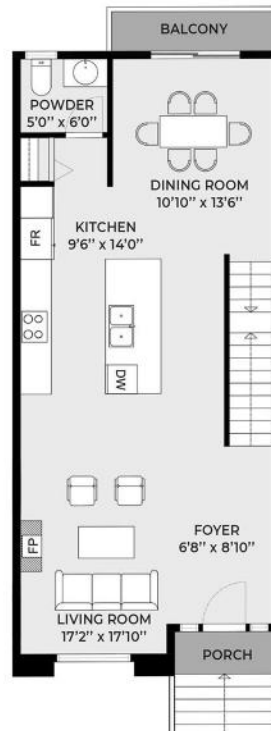

FLOOR PLANS

**#102 624 STRANGLUND AVE
LANGFORD, BC**
TOTAL SQUARE FOOTAGE 1794 SQFT

**#103 624 STRANGLUND AVE
LANGFORD, BC**
TOTAL SQUARE FOOTAGE 1794 SQFT

FLOOR PLANS

**#104 624 STRANGLUND AVE
LANGFORD, BC**
TOTAL SQUARE FOOTAGE 1794 SQFT

**#105 624 STRANGLUND AVE
LANGFORD, BC**
TOTAL SQUARE FOOTAGE 1794 SQFT

FLOOR PLANS

**#108 624 STRANDLUND AVE
LANGFORD, BC**
TOTAL SQUARE FOOTAGE 1794 SQFT

**#109 624 STRANDLUND AVE
LANGFORD, BC**
TOTAL SQUARE FOOTAGE 1794 SQFT

FLOOR PLANS

**#110 624 STRANDLUND AVE
LANGFORD, BC**
TOTAL SQUARE FOOTAGE 1794 SQFT

**#111 624 STRANDLUND AVE
LANGFORD, BC**
TOTAL SQUARE FOOTAGE 1794 SQFT

FLOOR PLANS

**#112 624 STRANGLUND AVE
LANGFORD, BC**
TOTAL SQUARE FOOTAGE 1794 SQFT

**#113 624 STRANGLUND AVE
LANGFORD, BC**
TOTAL SQUARE FOOTAGE 1794 SQFT