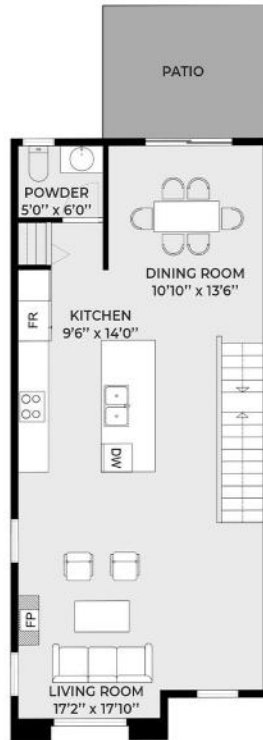

FLOOR PLANS

**#102 624 STRANGLUND AVE
LANGFORD, BC**
TOTAL SQUARE FOOTAGE 1794 SQFT

**#103 624 STRANGLUND AVE
LANGFORD, BC**
TOTAL SQUARE FOOTAGE 1794 SQFT

FLOOR PLANS

**#104 624 STRANGLUND AVE
LANGFORD, BC**
TOTAL SQUARE FOOTAGE 1794 SQFT

**#105 624 STRANGLUND AVE
LANGFORD, BC**
TOTAL SQUARE FOOTAGE 1794 SQFT

FLOOR PLANS

**#108 624 STRANDLUND AVE
LANGFORD, BC**
TOTAL SQUARE FOOTAGE 1794 SQFT

**#109 624 STRANDLUND AVE
LANGFORD, BC**
TOTAL SQUARE FOOTAGE 1794 SQFT

FLOOR PLANS

**#110 624 STRANDLUND AVE
LANGFORD, BC**
TOTAL SQUARE FOOTAGE 1794 SQFT

**#111 624 STRANDLUND AVE
LANGFORD, BC**
TOTAL SQUARE FOOTAGE 1794 SQFT

FLOOR PLANS

**#112 624 STRANGLUND AVE
LANGFORD, BC**
TOTAL SQUARE FOOTAGE 1794 SQFT

**#113 624 STRANGLUND AVE
LANGFORD, BC**
TOTAL SQUARE FOOTAGE 1794 SQFT