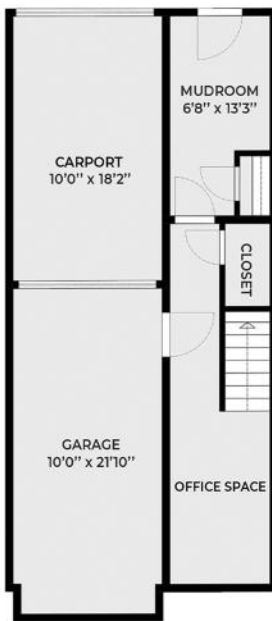

FLOOR PLANS

**#102 624 STRANGLUND AVE
LANGFORD, BC**
TOTAL SQUARE FOOTAGE 1794 SQFT

**#103 624 STRANGLUND AVE
LANGFORD, BC**
TOTAL SQUARE FOOTAGE 1794 SQFT

FLOOR PLANS

**#104 624 STRANGLUND AVE
LANGFORD, BC**
TOTAL SQUARE FOOTAGE 1794 SQFT

**#105 624 STRANGLUND AVE
LANGFORD, BC**
TOTAL SQUARE FOOTAGE 1794 SQFT

FLOOR PLANS

**#108 624 STRANDLUND AVE
LANGFORD, BC**
TOTAL SQUARE FOOTAGE 1794 SQFT

**#109 624 STRANDLUND AVE
LANGFORD, BC**
TOTAL SQUARE FOOTAGE 1794 SQFT

FLOOR PLANS

**#110 624 STRANDLUND AVE
LANGFORD, BC**
TOTAL SQUARE FOOTAGE 1794 SQFT

**#111 624 STRANDLUND AVE
LANGFORD, BC**
TOTAL SQUARE FOOTAGE 1794 SQFT

FLOOR PLANS

**#112 624 STRANGLUND AVE
LANGFORD, BC**
TOTAL SQUARE FOOTAGE 1794 SQFT

**#113 624 STRANGLUND AVE
LANGFORD, BC**
TOTAL SQUARE FOOTAGE 1794 SQFT