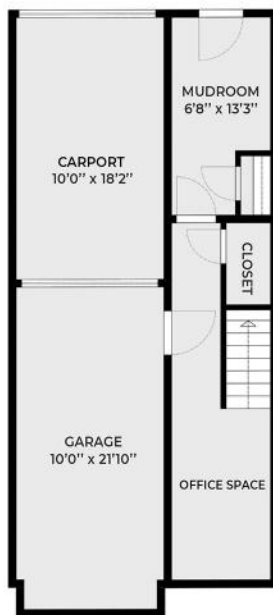

FLOOR PLANS

**#102 624 STRANGLUND AVE
LANGFORD, BC**
TOTAL SQUARE FOOTAGE 1794 SQFT

**#103 624 STRANGLUND AVE
LANGFORD, BC**
TOTAL SQUARE FOOTAGE 1794 SQFT

FLOOR PLANS

**#104 624 STRANGLUND AVE
LANGFORD, BC**
TOTAL SQUARE FOOTAGE 1794 SQFT

**#105 624 STRANGLUND AVE
LANGFORD, BC**
TOTAL SQUARE FOOTAGE 1794 SQFT

FLOOR PLANS

**#108 624 STRANDLUND AVE
LANGFORD, BC**
TOTAL SQUARE FOOTAGE 1794 SQFT

**#109 624 STRANDLUND AVE
LANGFORD, BC**
TOTAL SQUARE FOOTAGE 1794 SQFT

FLOOR PLANS

**#110 624 STRANDLUND AVE
LANGFORD, BC**
TOTAL SQUARE FOOTAGE 1794 SQFT

**#111 624 STRANDLUND AVE
LANGFORD, BC**
TOTAL SQUARE FOOTAGE 1794 SQFT

FLOOR PLANS

**#112 624 STRANGLUND AVE
LANGFORD, BC**
TOTAL SQUARE FOOTAGE 1794 SQFT

**#113 624 STRANGLUND AVE
LANGFORD, BC**
TOTAL SQUARE FOOTAGE 1794 SQFT