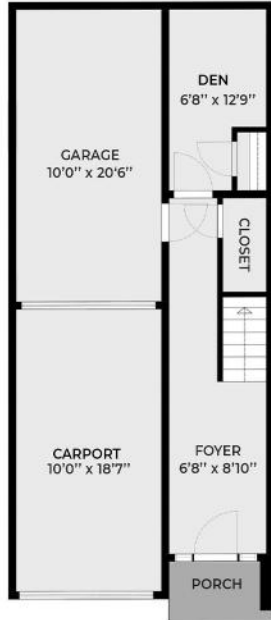

FLOOR PLANS

**#102 624 STRANGLUND AVE
LANGFORD, BC**
TOTAL SQUARE FOOTAGE 1794 SQFT

**#103 624 STRANGLUND AVE
LANGFORD, BC**
TOTAL SQUARE FOOTAGE 1794 SQFT

FLOOR PLANS

**#104 624 STRANGLUND AVE
LANGFORD, BC**
TOTAL SQUARE FOOTAGE 1794 SQFT

**#105 624 STRANGLUND AVE
LANGFORD, BC**
TOTAL SQUARE FOOTAGE 1794 SQFT

FLOOR PLANS

**#108 624 STRANDLUND AVE
LANGFORD, BC**
TOTAL SQUARE FOOTAGE 1794 SQFT

**#109 624 STRANDLUND AVE
LANGFORD, BC**
TOTAL SQUARE FOOTAGE 1794 SQFT

FLOOR PLANS

**#110 624 STRANDLUND AVE
LANGFORD, BC**
TOTAL SQUARE FOOTAGE 1794 SQFT

**#111 624 STRANDLUND AVE
LANGFORD, BC**
TOTAL SQUARE FOOTAGE 1794 SQFT

FLOOR PLANS

**#112 624 STRANGLUND AVE
LANGFORD, BC**
TOTAL SQUARE FOOTAGE 1794 SQFT

**#113 624 STRANGLUND AVE
LANGFORD, BC**
TOTAL SQUARE FOOTAGE 1794 SQFT