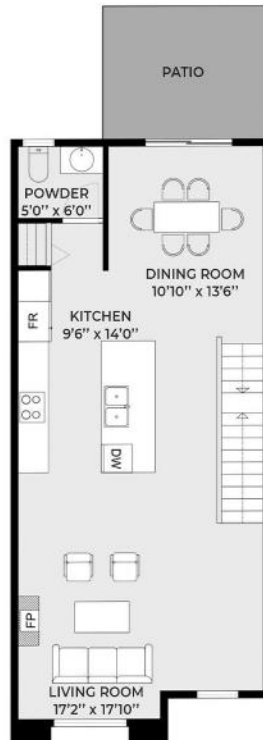

FLOOR PLANS

**#102 624 STRANGLUND AVE
LANGFORD, BC**
TOTAL SQUARE FOOTAGE 1794 SQFT

**#103 624 STRANGLUND AVE
LANGFORD, BC**
TOTAL SQUARE FOOTAGE 1794 SQFT

FLOOR PLANS

**#104 624 STRANGLUND AVE
LANGFORD, BC**
TOTAL SQUARE FOOTAGE 1794 SQFT

**#105 624 STRANGLUND AVE
LANGFORD, BC**
TOTAL SQUARE FOOTAGE 1794 SQFT

FLOOR PLANS

**#108 624 STRANDLUND AVE
LANGFORD, BC**
TOTAL SQUARE FOOTAGE 1794 SQFT

**#109 624 STRANDLUND AVE
LANGFORD, BC**
TOTAL SQUARE FOOTAGE 1794 SQFT

FLOOR PLANS

**#110 624 STRANDLUND AVE
LANGFORD, BC**
TOTAL SQUARE FOOTAGE 1794 SQFT

**#111 624 STRANDLUND AVE
LANGFORD, BC**
TOTAL SQUARE FOOTAGE 1794 SQFT

FLOOR PLANS

**#112 624 STRANGLUND AVE
LANGFORD, BC**
TOTAL SQUARE FOOTAGE 1794 SQFT

**#113 624 STRANGLUND AVE
LANGFORD, BC**
TOTAL SQUARE FOOTAGE 1794 SQFT