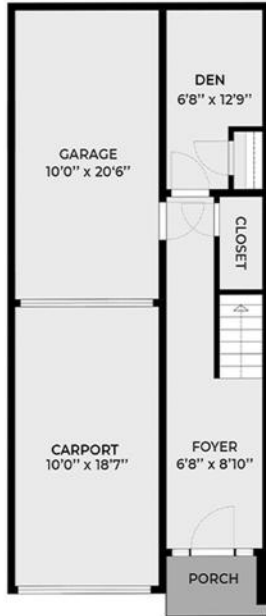

FLOOR PLANS

**#102 624 STRANGLUND AVE
LANGFORD, BC**
TOTAL SQUARE FOOTAGE 1794 SQFT

**#103 624 STRANGLUND AVE
LANGFORD, BC**
TOTAL SQUARE FOOTAGE 1794 SQFT

FLOOR PLANS

**#104 624 STRANGLUND AVE
LANGFORD, BC**
TOTAL SQUARE FOOTAGE 1794 SQFT

**#105 624 STRANGLUND AVE
LANGFORD, BC**
TOTAL SQUARE FOOTAGE 1794 SQFT

FLOOR PLANS

**#108 624 STRANDLUND AVE
LANGFORD, BC**
TOTAL SQUARE FOOTAGE 1794 SQFT

**#109 624 STRANDLUND AVE
LANGFORD, BC**
TOTAL SQUARE FOOTAGE 1794 SQFT

FLOOR PLANS

**#110 624 STRANDLUND AVE
LANGFORD, BC**
TOTAL SQUARE FOOTAGE 1794 SQFT

**#111 624 STRANDLUND AVE
LANGFORD, BC**
TOTAL SQUARE FOOTAGE 1794 SQFT

FLOOR PLANS

**#112 624 STRANGLUND AVE
LANGFORD, BC**
TOTAL SQUARE FOOTAGE 1794 SQFT

**#113 624 STRANGLUND AVE
LANGFORD, BC**
TOTAL SQUARE FOOTAGE 1794 SQFT