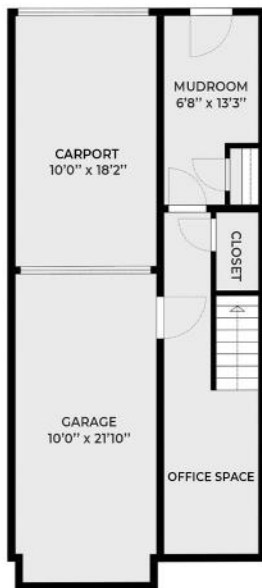

FLOOR PLANS

**#102 624 STRANGLUND AVE
LANGFORD, BC**
TOTAL SQUARE FOOTAGE 1794 SQFT

**#103 624 STRANGLUND AVE
LANGFORD, BC**
TOTAL SQUARE FOOTAGE 1794 SQFT

FLOOR PLANS

**#104 624 STRANGLUND AVE
LANGFORD, BC**
TOTAL SQUARE FOOTAGE 1794 SQFT

**#105 624 STRANGLUND AVE
LANGFORD, BC**
TOTAL SQUARE FOOTAGE 1794 SQFT

FLOOR PLANS

**#108 624 STRANDLUND AVE
LANGFORD, BC**
TOTAL SQUARE FOOTAGE 1794 SQFT

**#109 624 STRANDLUND AVE
LANGFORD, BC**
TOTAL SQUARE FOOTAGE 1794 SQFT

FLOOR PLANS

**#110 624 STRANDLUND AVE
LANGFORD, BC**
TOTAL SQUARE FOOTAGE 1794 SQFT

**#111 624 STRANDLUND AVE
LANGFORD, BC**
TOTAL SQUARE FOOTAGE 1794 SQFT

FLOOR PLANS

**#112 624 STRANGLUND AVE
LANGFORD, BC**
TOTAL SQUARE FOOTAGE 1794 SQFT

**#113 624 STRANGLUND AVE
LANGFORD, BC**
TOTAL SQUARE FOOTAGE 1794 SQFT