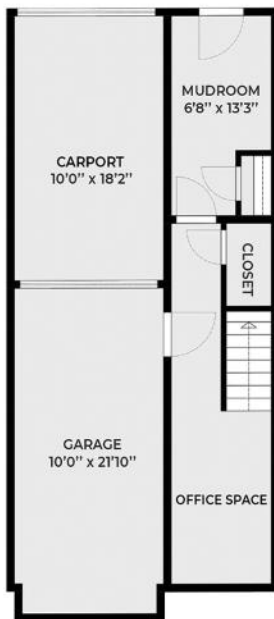

FLOOR PLANS

**#102 624 STRANGLUND AVE
LANGFORD, BC**
TOTAL SQUARE FOOTAGE 1794 SQFT

**#103 624 STRANGLUND AVE
LANGFORD, BC**
TOTAL SQUARE FOOTAGE 1794 SQFT

FLOOR PLANS

**#104 624 STRANGLUND AVE
LANGFORD, BC**
TOTAL SQUARE FOOTAGE 1794 SQFT

**#105 624 STRANGLUND AVE
LANGFORD, BC**
TOTAL SQUARE FOOTAGE 1794 SQFT

FLOOR PLANS

**#108 624 STRANDLUND AVE
LANGFORD, BC**
TOTAL SQUARE FOOTAGE 1794 SQFT

**#109 624 STRANDLUND AVE
LANGFORD, BC**
TOTAL SQUARE FOOTAGE 1794 SQFT

FLOOR PLANS

**#110 624 STRANDLUND AVE
LANGFORD, BC**
TOTAL SQUARE FOOTAGE 1794 SQFT

**#111 624 STRANDLUND AVE
LANGFORD, BC**
TOTAL SQUARE FOOTAGE 1794 SQFT

FLOOR PLANS

**#112 624 STRANGLUND AVE
LANGFORD, BC**
TOTAL SQUARE FOOTAGE 1794 SQFT

**#113 624 STRANGLUND AVE
LANGFORD, BC**
TOTAL SQUARE FOOTAGE 1794 SQFT