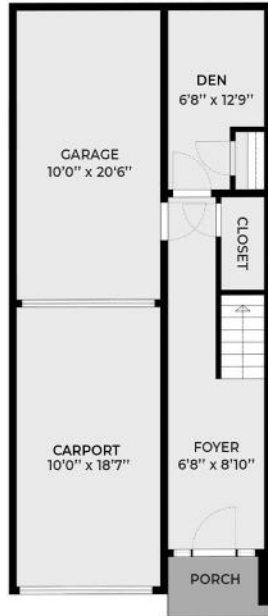

FLOOR PLANS

**#102 624 STRANGLUND AVE
LANGFORD, BC**
TOTAL SQUARE FOOTAGE 1794 SQFT

**#103 624 STRANGLUND AVE
LANGFORD, BC**
TOTAL SQUARE FOOTAGE 1794 SQFT

FLOOR PLANS

**#104 624 STRANGLUND AVE
LANGFORD, BC**
TOTAL SQUARE FOOTAGE 1794 SQFT

**#105 624 STRANGLUND AVE
LANGFORD, BC**
TOTAL SQUARE FOOTAGE 1794 SQFT

FLOOR PLANS

**#108 624 STRANDLUND AVE
LANGFORD, BC**
TOTAL SQUARE FOOTAGE 1794 SQFT

**#109 624 STRANDLUND AVE
LANGFORD, BC**
TOTAL SQUARE FOOTAGE 1794 SQFT

FLOOR PLANS

**#110 624 STRANDLUND AVE
LANGFORD, BC**
TOTAL SQUARE FOOTAGE 1794 SQFT

**#111 624 STRANDLUND AVE
LANGFORD, BC**
TOTAL SQUARE FOOTAGE 1794 SQFT

FLOOR PLANS

**#112 624 STRANGLUND AVE
LANGFORD, BC**
TOTAL SQUARE FOOTAGE 1794 SQFT

**#113 624 STRANGLUND AVE
LANGFORD, BC**
TOTAL SQUARE FOOTAGE 1794 SQFT