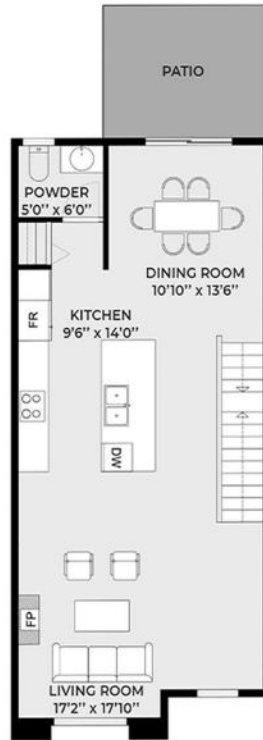

FLOOR PLANS

**#102 624 STRANGLUND AVE
LANGFORD, BC**
TOTAL SQUARE FOOTAGE 1794 SQFT

**#103 624 STRANGLUND AVE
LANGFORD, BC**
TOTAL SQUARE FOOTAGE 1794 SQFT

FLOOR PLANS

**#104 624 STRANGLUND AVE
LANGFORD, BC**
TOTAL SQUARE FOOTAGE 1794 SQFT

**#105 624 STRANGLUND AVE
LANGFORD, BC**
TOTAL SQUARE FOOTAGE 1794 SQFT

FLOOR PLANS

**#108 624 STRANDLUND AVE
LANGFORD, BC**
TOTAL SQUARE FOOTAGE 1794 SQFT

**#109 624 STRANDLUND AVE
LANGFORD, BC**
TOTAL SQUARE FOOTAGE 1794 SQFT

FLOOR PLANS

**#110 624 STRANDLUND AVE
LANGFORD, BC**
TOTAL SQUARE FOOTAGE 1794 SQFT

**#111 624 STRANDLUND AVE
LANGFORD, BC**
TOTAL SQUARE FOOTAGE 1794 SQFT

FLOOR PLANS

**#112 624 STRANGLUND AVE
LANGFORD, BC**
TOTAL SQUARE FOOTAGE 1794 SQFT

**#113 624 STRANGLUND AVE
LANGFORD, BC**
TOTAL SQUARE FOOTAGE 1794 SQFT