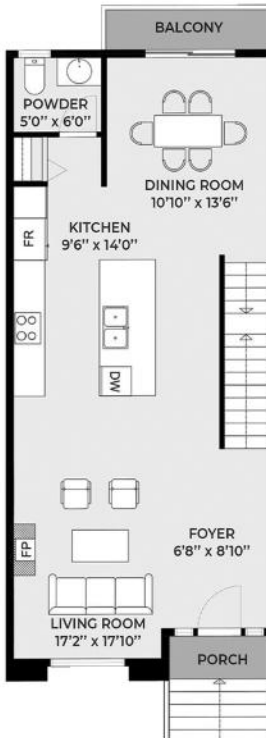

FLOOR PLANS

**#102 624 STRANGLUND AVE
LANGFORD, BC**
TOTAL SQUARE FOOTAGE 1794 SQFT

**#103 624 STRANGLUND AVE
LANGFORD, BC**
TOTAL SQUARE FOOTAGE 1794 SQFT

FLOOR PLANS

**#104 624 STRANGLUND AVE
LANGFORD, BC**
TOTAL SQUARE FOOTAGE 1794 SQFT

**#105 624 STRANGLUND AVE
LANGFORD, BC**
TOTAL SQUARE FOOTAGE 1794 SQFT

FLOOR PLANS

**#108 624 STRANDLUND AVE
LANGFORD, BC**
TOTAL SQUARE FOOTAGE 1794 SQFT

**#109 624 STRANDLUND AVE
LANGFORD, BC**
TOTAL SQUARE FOOTAGE 1794 SQFT

FLOOR PLANS

**#110 624 STRANDLUND AVE
LANGFORD, BC**
TOTAL SQUARE FOOTAGE 1794 SQFT

**#111 624 STRANDLUND AVE
LANGFORD, BC**
TOTAL SQUARE FOOTAGE 1794 SQFT

FLOOR PLANS

**#112 624 STRANGLUND AVE
LANGFORD, BC**
TOTAL SQUARE FOOTAGE 1794 SQFT

**#113 624 STRANGLUND AVE
LANGFORD, BC**
TOTAL SQUARE FOOTAGE 1794 SQFT