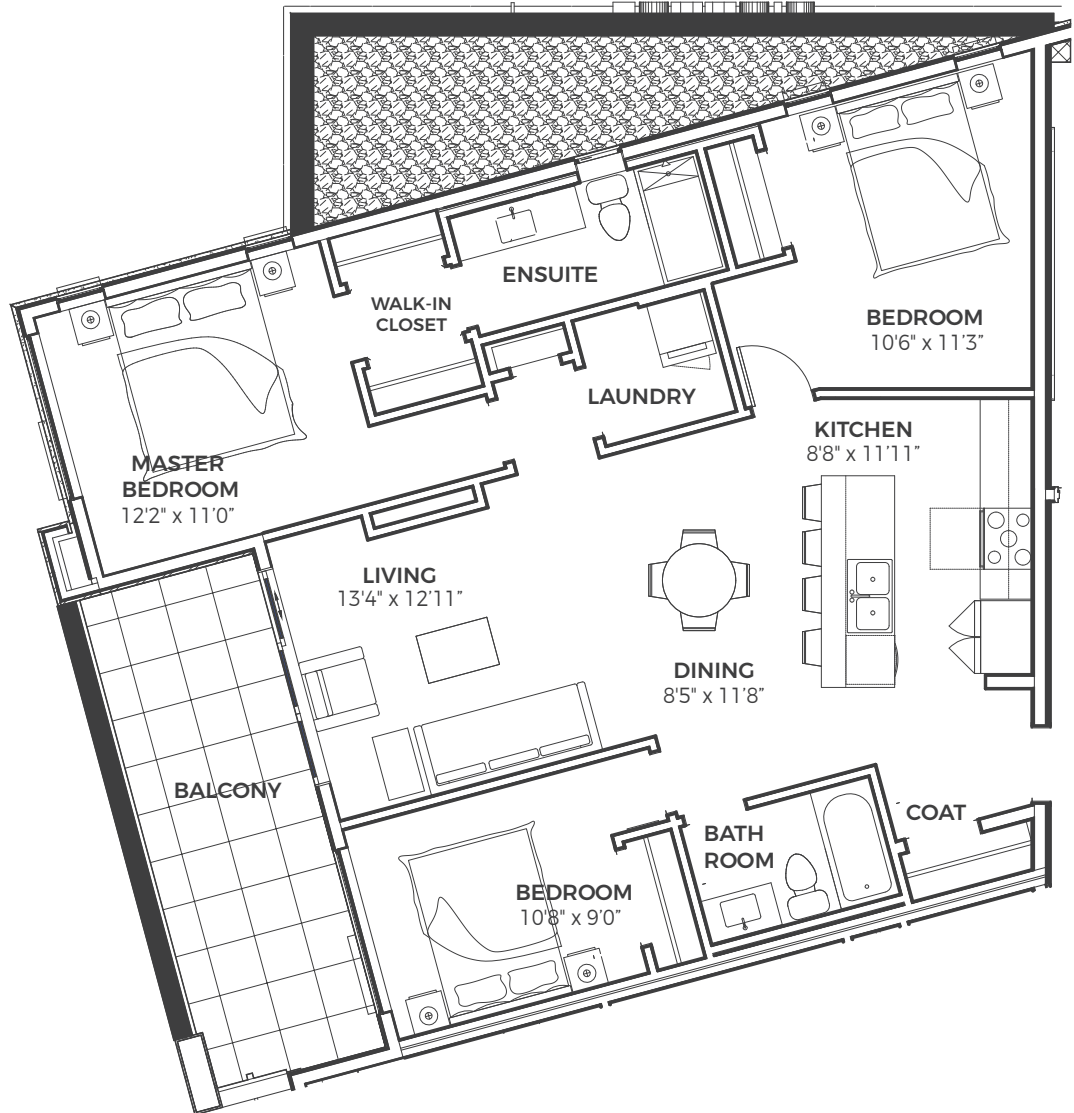

PLAN E1

RESIDENCE III - UNIT 211

2 BED / 2 BATH

931 SQ.FT.

PLAN L1

RESIDENCE III - UNIT 212
3 BED / 2 BATH
1129 SQ.FT.

PLAN N1

RESIDENCE III - UNIT 213

3 BED / 2 BATH

1125 SQ.FT.