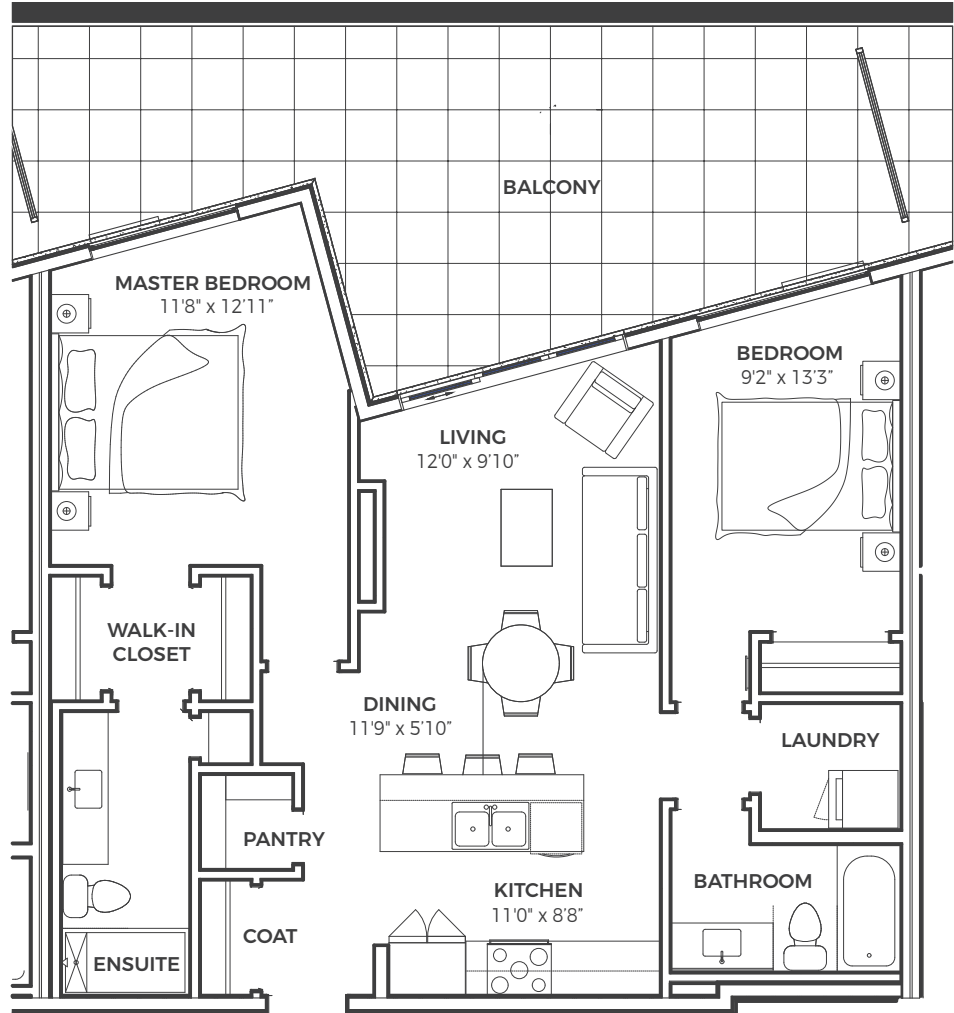

PLAN E3

RESIDENCE III - UNIT 207

2 BED / 2 BATH

926 SQ.FT.

PLAN E3

RESIDENCE III - UNIT 208

2 BED / 2 BATH

926 SQ.FT.

PLAN A

RESIDENCE III - UNIT 209

2 BED / 2 BATH

640 SQ.FT.

PLAN E2

RESIDENCE III - UNIT 210

2 BED / 2 BATH

944 SQ.FT.