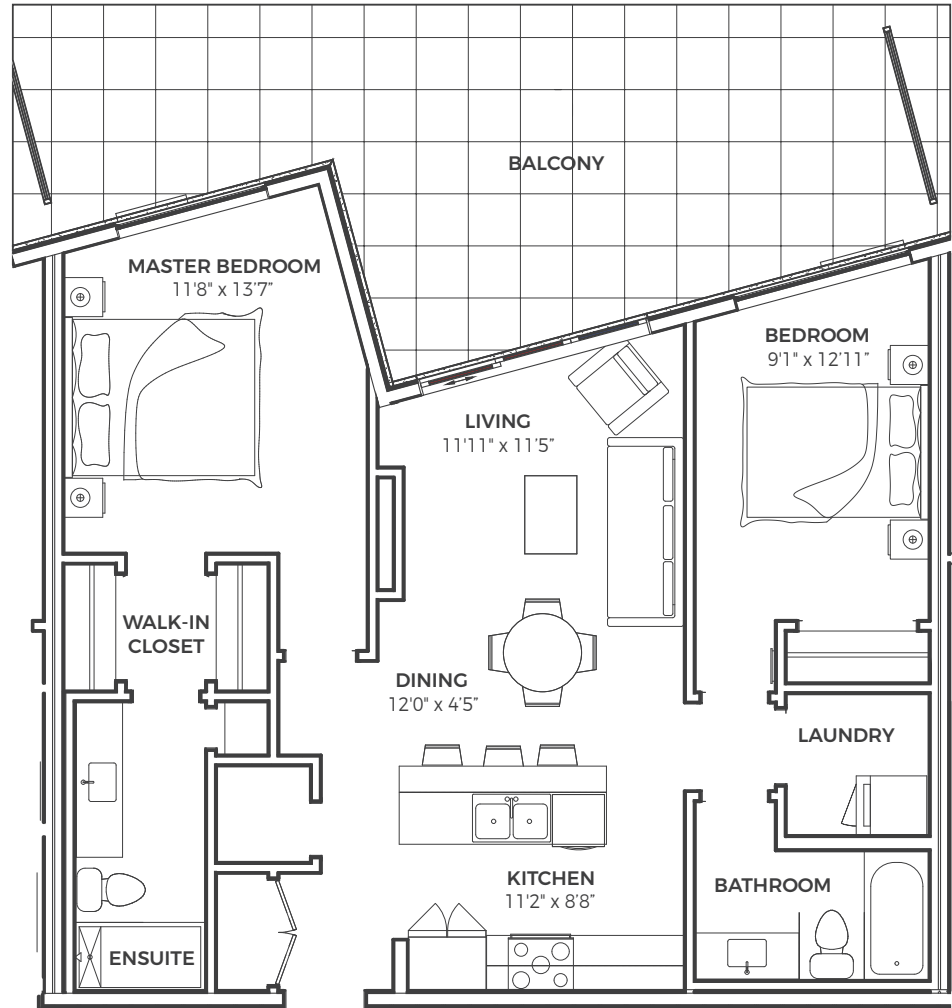

PLAN A

RESIDENCE III - UNIT 205

1 BED / 1 BATH

640 SQ.FT.

PLAN E1

RESIDENCE III - UNIT 206

2 BED / 2 BATH

931 SQ.FT.

PLAN E3

RESIDENCE III - UNIT 207

2 BED / 2 BATH

926 SQ.FT.

PLAN E3

RESIDENCE III - UNIT 208

2 BED / 2 BATH

926 SQ.FT.