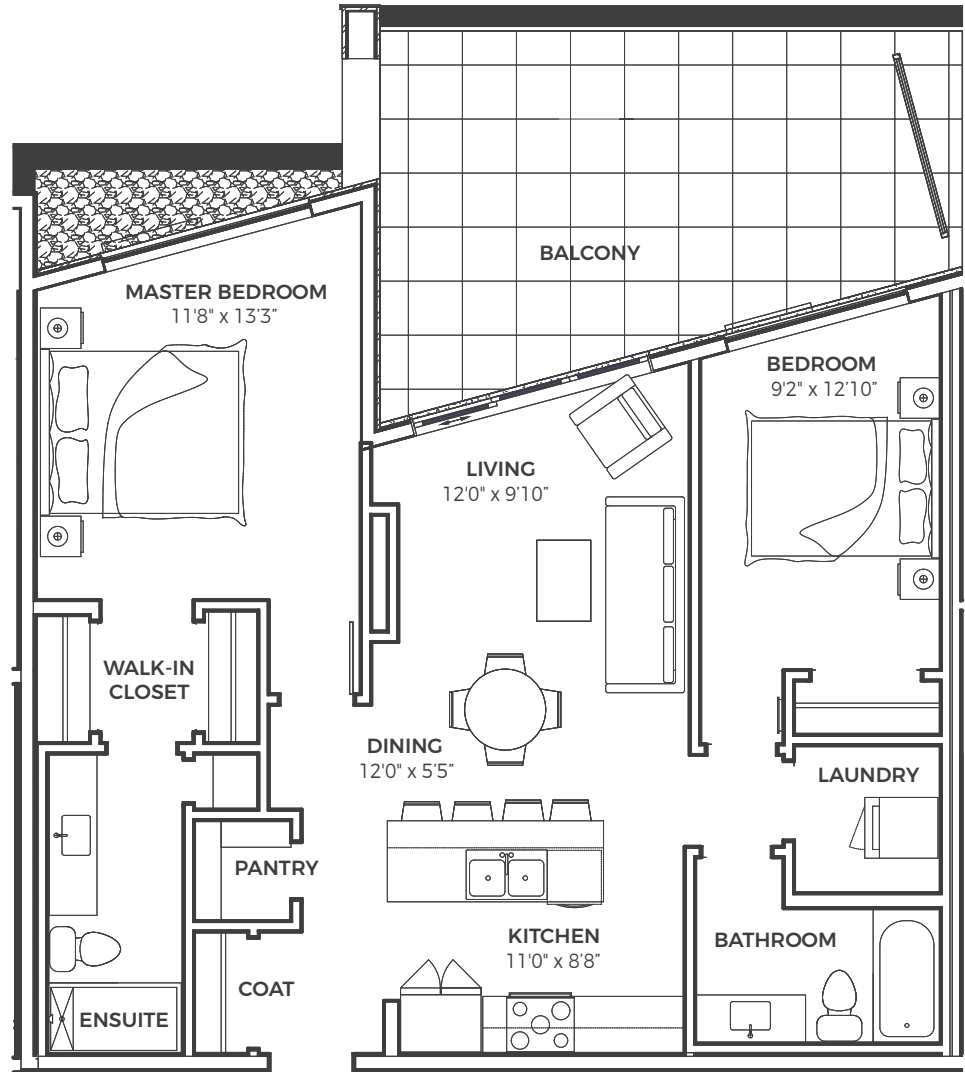

PLAN A

RESIDENCE III - UNIT 209

2 BED / 2 BATH

640 SQ.FT.

PLAN E2

RESIDENCE III - UNIT 210

2 BED / 2 BATH

944 SQ.FT.

PLAN E1

RESIDENCE III - UNIT 211

2 BED / 2 BATH

931 SQ.FT.

PLAN L1

RESIDENCE III - UNIT 212
3 BED / 2 BATH
1129 SQ.FT.

PLAN N1

RESIDENCE III - UNIT 213

3 BED / 2 BATH

1125 SQ.FT.