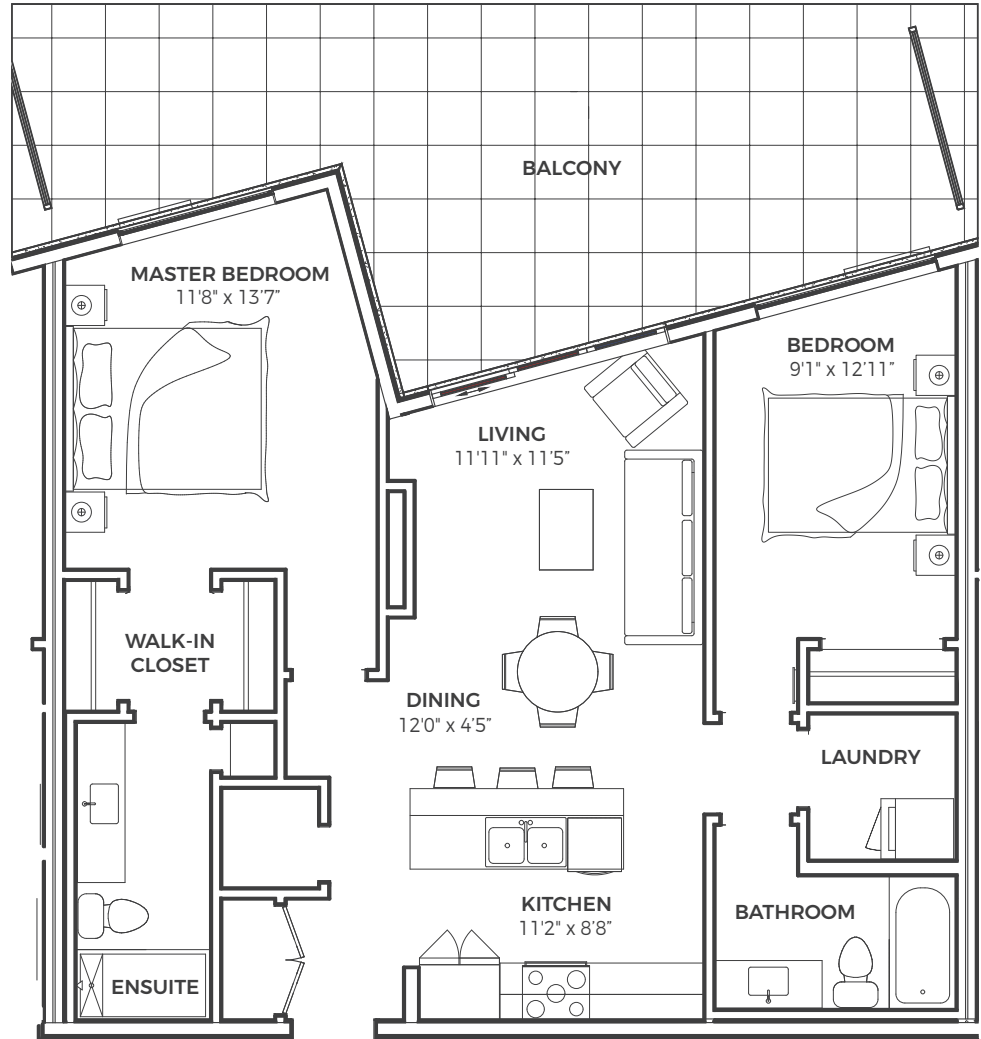

PLAN G1

RESIDENCE III - UNIT 203

2 BED / 2 BATH

1076 SQ.FT.

PLAN E1

RESIDENCE III - UNIT 204

2 BED / 2 BATH

931 SQ.FT.

PLAN A

RESIDENCE III - UNIT 205

1 BED / 1 BATH

640 SQ.FT.

PLAN E1

RESIDENCE III - UNIT 206

2 BED / 2 BATH

931 SQ.FT.

PLAN E3

RESIDENCE III - UNIT 207

2 BED / 2 BATH

926 SQ.FT.

PLAN E3

RESIDENCE III - UNIT 208

2 BED / 2 BATH

926 SQ.FT.