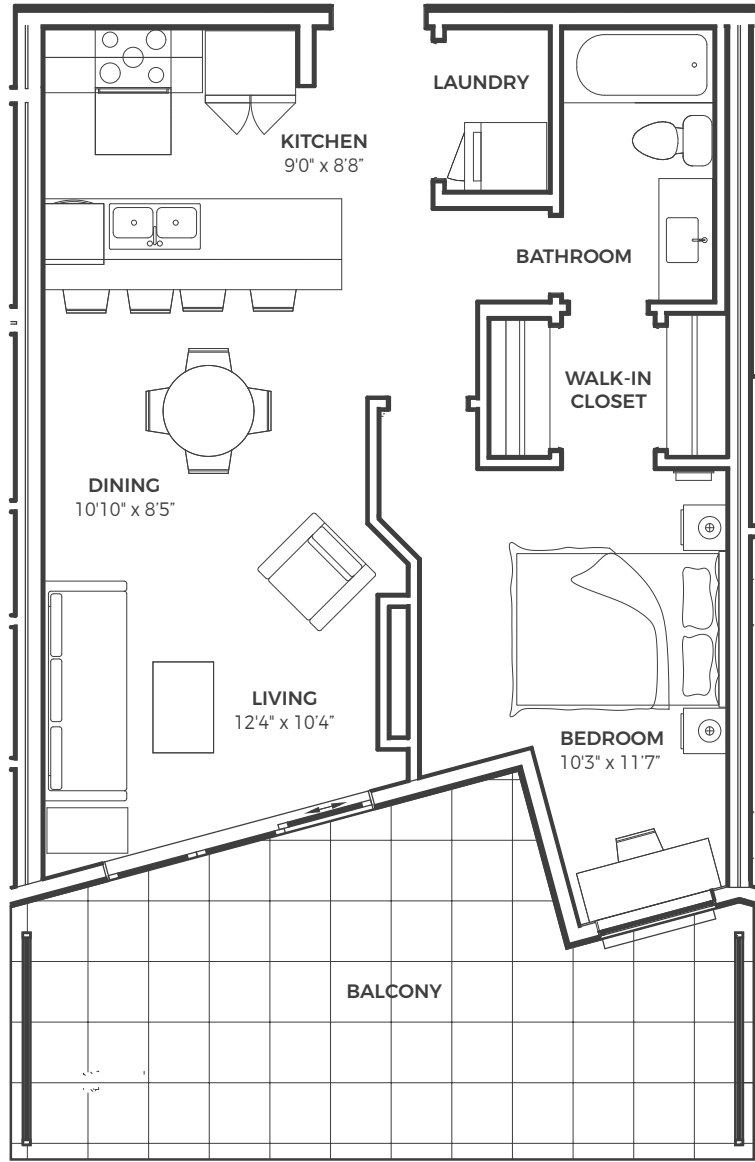

PLAN A

RESIDENCE III - UNIT 209

2 BED / 2 BATH

640 SQ.FT.