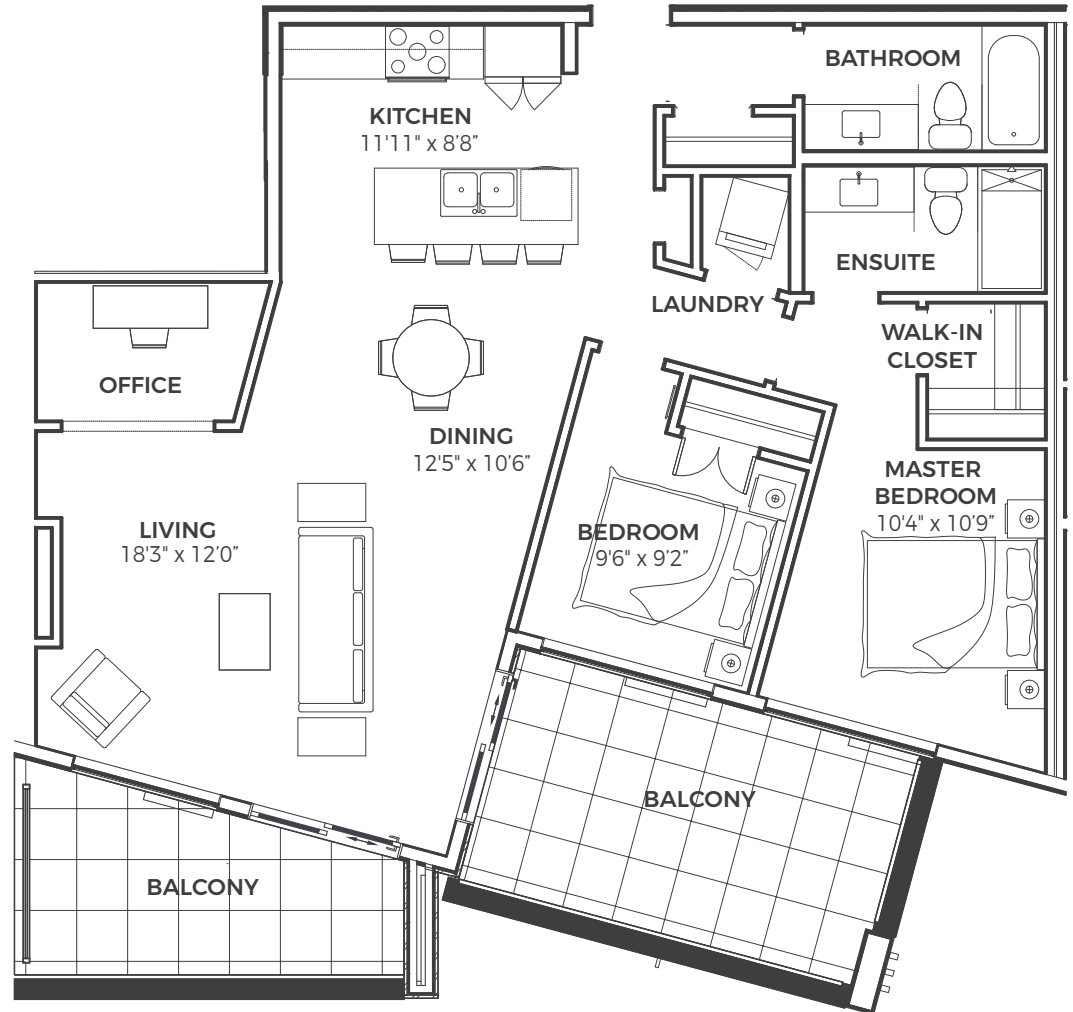

PLAN M

RESIDENCE III - UNIT 201

3 BED + DEN / 2 BATH

1370 SQ.FT.

PLAN C2

RESIDENCE III - UNIT 202

1 BED / 1 BATH

750 SQ.FT.

PLAN G1

RESIDENCE III - UNIT 203

2 BED / 2 BATH

1076 SQ.FT.

PLAN E1

RESIDENCE III - UNIT 204

2 BED / 2 BATH

931 SQ.FT.

3 BED / 2 BATH

1125 SQ.FT.