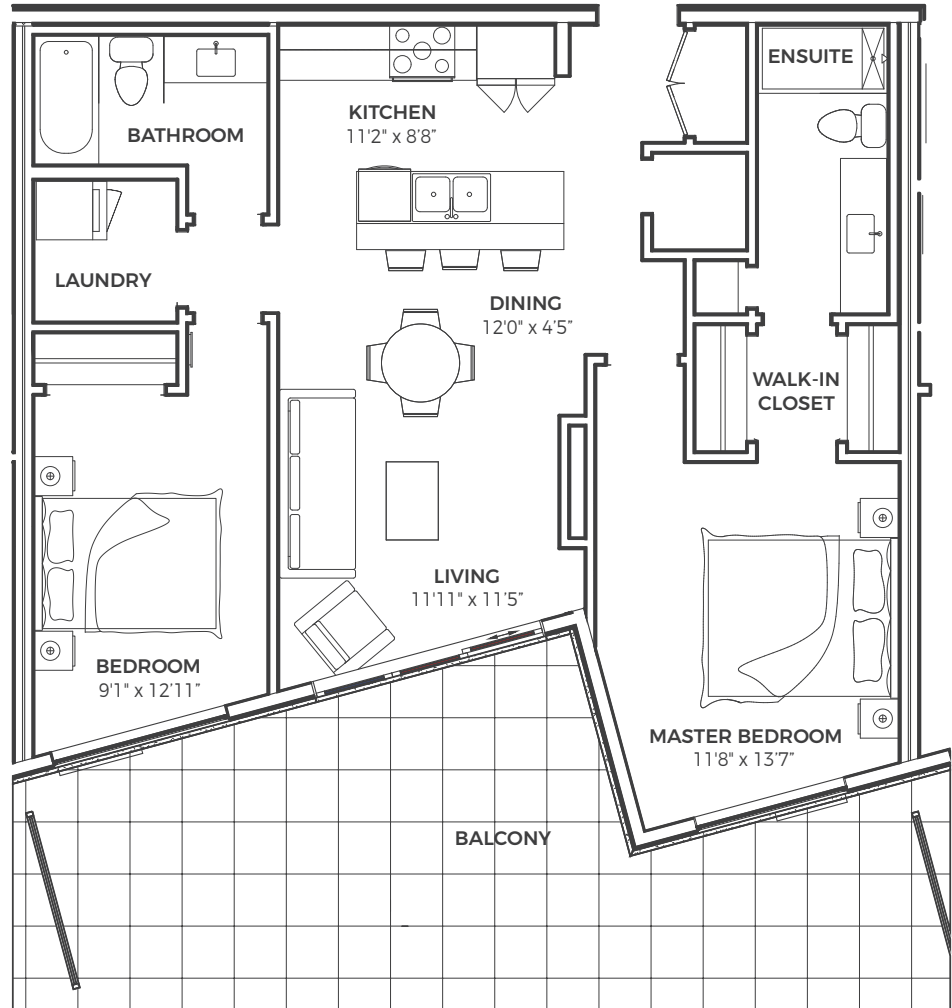

PLAN A

RESIDENCE III - UNIT 209

2 BED / 2 BATH

640 SQ.FT.

PLAN E2

RESIDENCE III - UNIT 210

2 BED / 2 BATH

944 SQ.FT.

PLAN E1

RESIDENCE III - UNIT 211

2 BED / 2 BATH

931 SQ.FT.

PLAN L1

RESIDENCE III - UNIT 212
3 BED / 2 BATH
1129 SQ.FT.

PLAN N1

RESIDENCE III - UNIT 213

3 BED / 2 BATH

1125 SQ.FT.