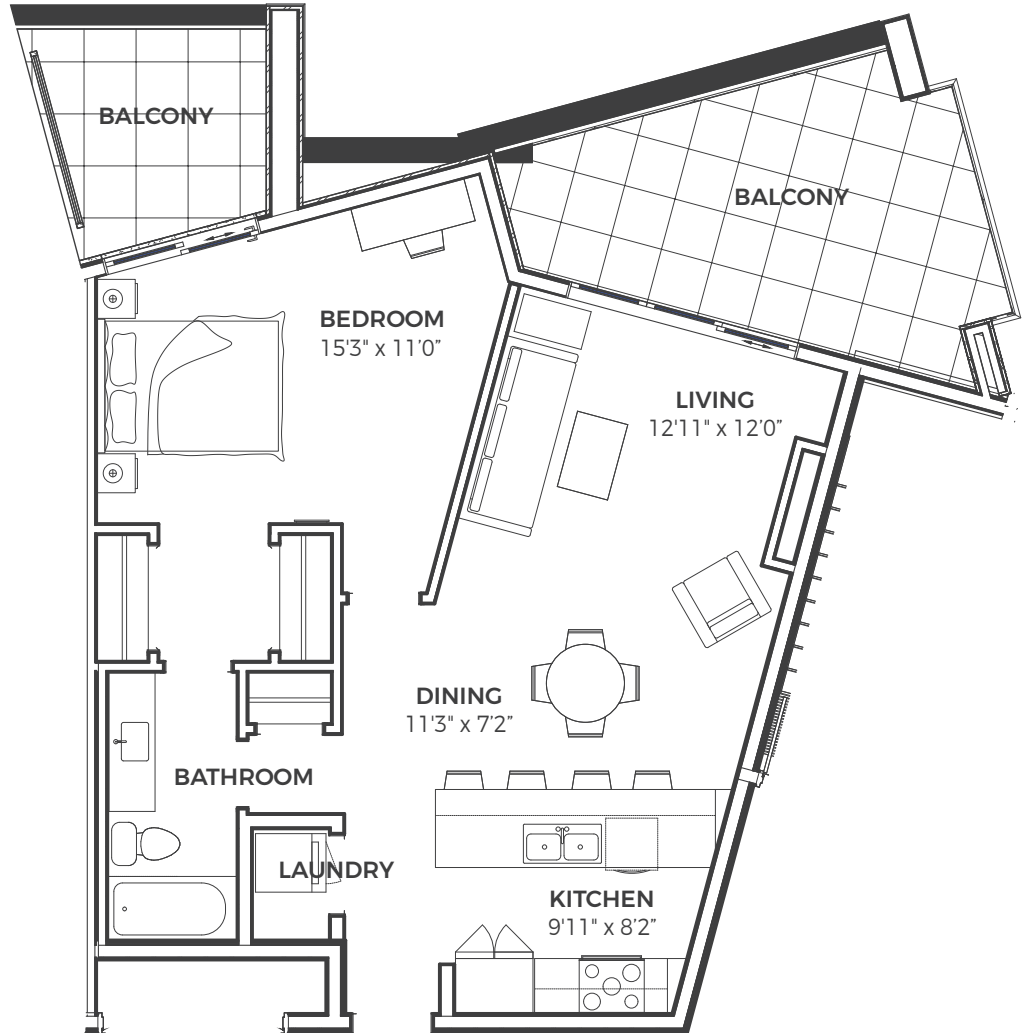

PLAN M

RESIDENCE III - UNIT 201

3 BED + DEN / 2 BATH

1370 SQ.FT.

PLAN C2

RESIDENCE III - UNIT 202

1 BED / 1 BATH

750 SQ.FT.

PLAN G1

RESIDENCE III - UNIT 203

2 BED / 2 BATH

1076 SQ.FT.

PLAN E1

RESIDENCE III - UNIT 204

2 BED / 2 BATH

931 SQ.FT.