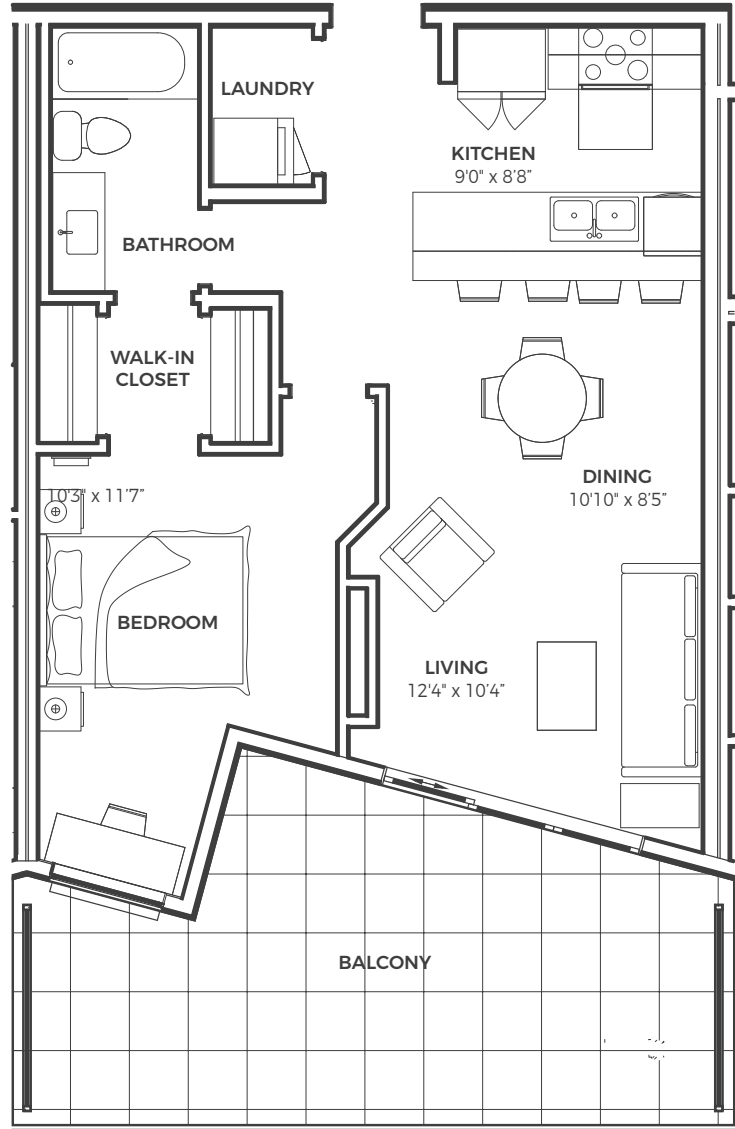

PLAN M

RESIDENCE III - UNIT 201

3 BED + DEN / 2 BATH

1370 SQ.FT.

PLAN C2

RESIDENCE III - UNIT 202

1 BED / 1 BATH

750 SQ.FT.

PLAN G1

RESIDENCE III - UNIT 203

2 BED / 2 BATH

1076 SQ.FT.

PLAN E1

RESIDENCE III - UNIT 204

2 BED / 2 BATH

931 SQ.FT.

PLAN A

RESIDENCE III - UNIT 205

1 BED / 1 BATH

640 SQ.FT.

PLAN E1

RESIDENCE III - UNIT 206

2 BED / 2 BATH

931 SQ.FT.

PLAN E3

RESIDENCE III - UNIT 207

2 BED / 2 BATH

926 SQ.FT.

PLAN E3

RESIDENCE III - UNIT 208

2 BED / 2 BATH

926 SQ.FT.