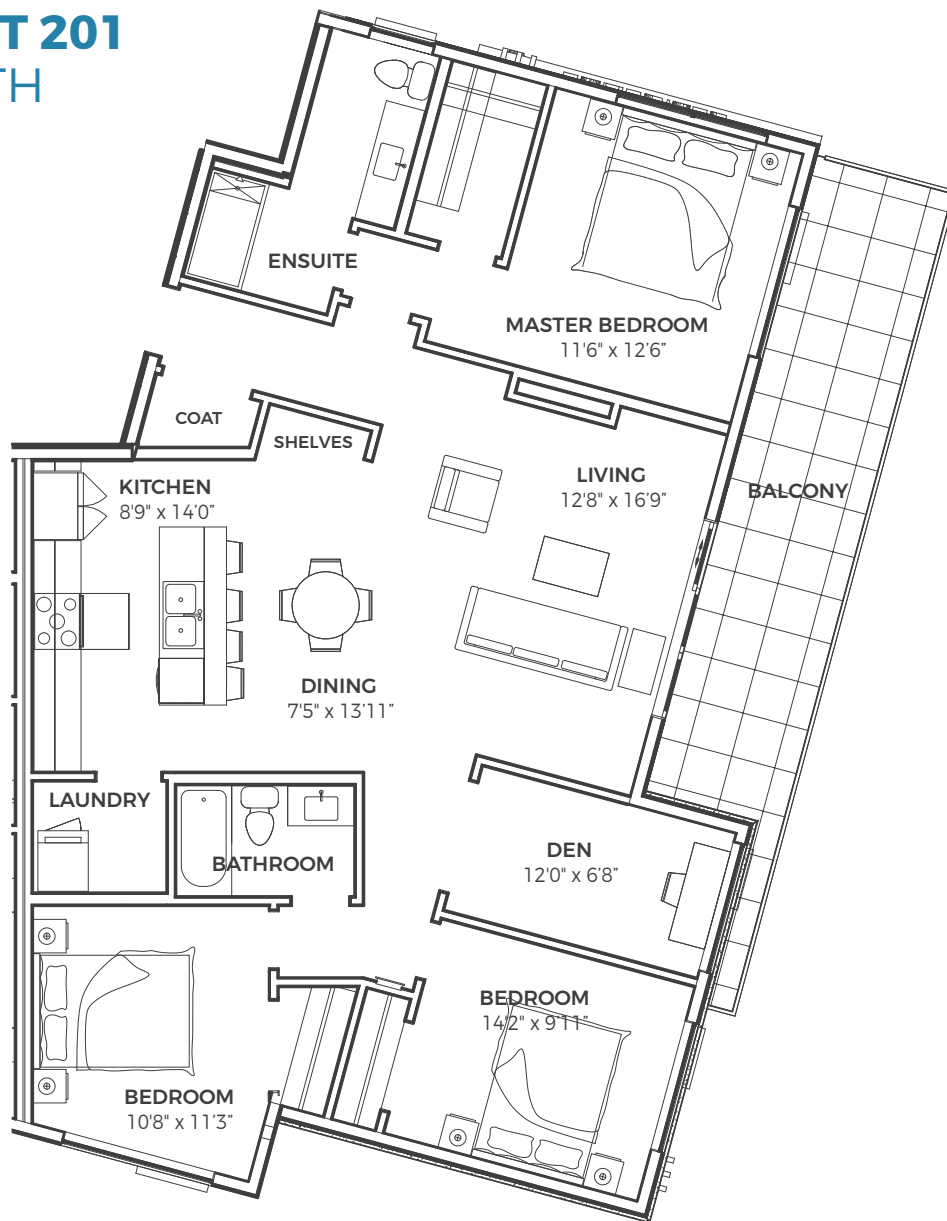

PLAN M

RESIDENCE III - UNIT 201

3 BED + DEN / 2 BATH

1370 SQ.FT.

PLAN C2

RESIDENCE III - UNIT 202

1 BED / 1 BATH

750 SQ.FT.

PLAN G1

RESIDENCE III - UNIT 203

2 BED / 2 BATH

1076 SQ.FT.

PLAN E1

RESIDENCE III - UNIT 204

2 BED / 2 BATH

931 SQ.FT.

PLAN A

RESIDENCE III - UNIT 205

1 BED / 1 BATH

640 SQ.FT.

PLAN E1

RESIDENCE III - UNIT 206

2 BED / 2 BATH

931 SQ.FT.

3 BED / 2 BATH

1125 SQ.FT.