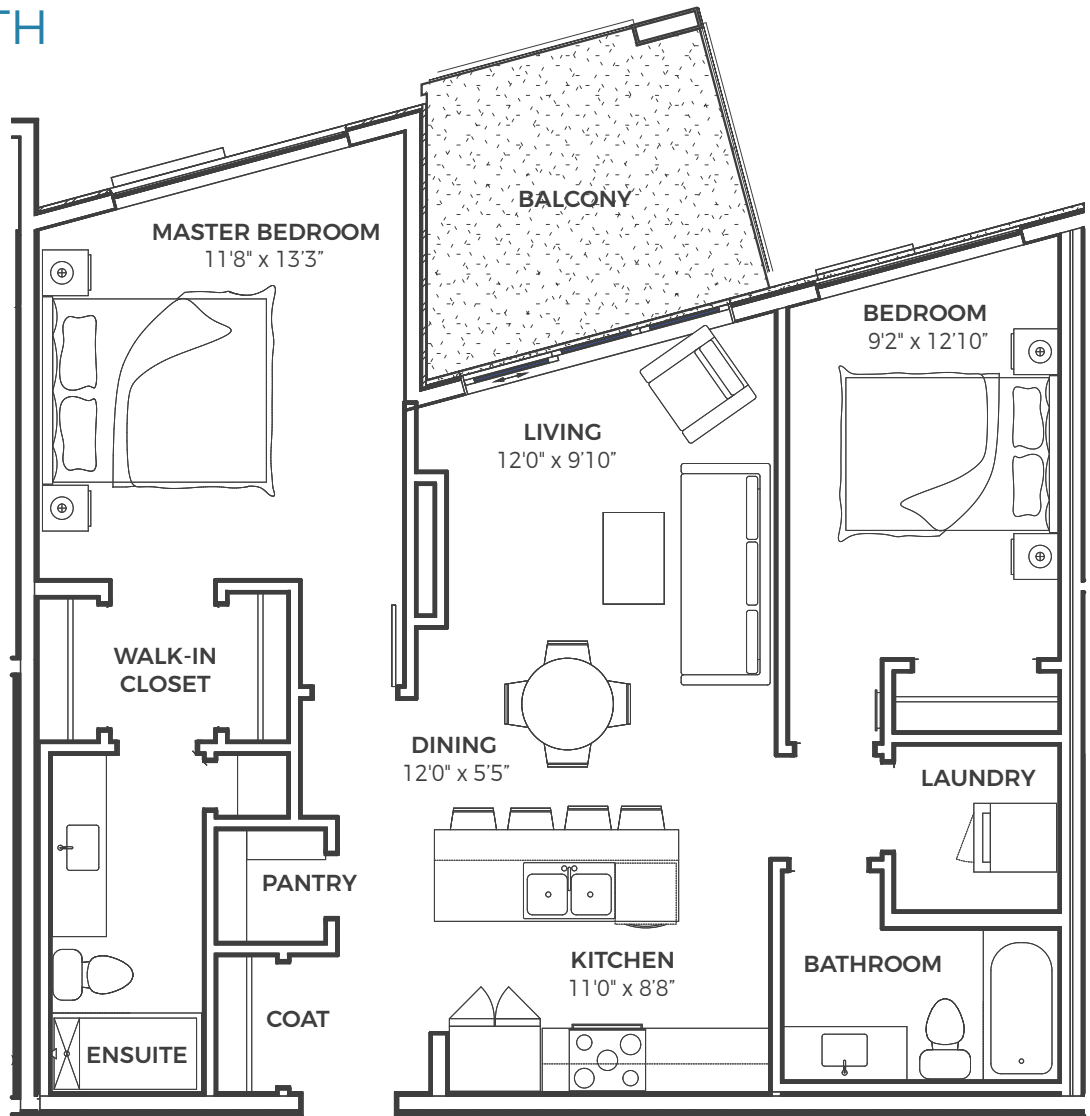

PLAN A

RESIDENCE III - UNIT 309

1 BED / 1 BATH

640 SQ.FT.

PLAN E2

RESIDENCE III - UNIT 310

2 BED / 2 BATH

944 SQ.FT.

3 BED / 2 BATH

1125 SQ.FT.