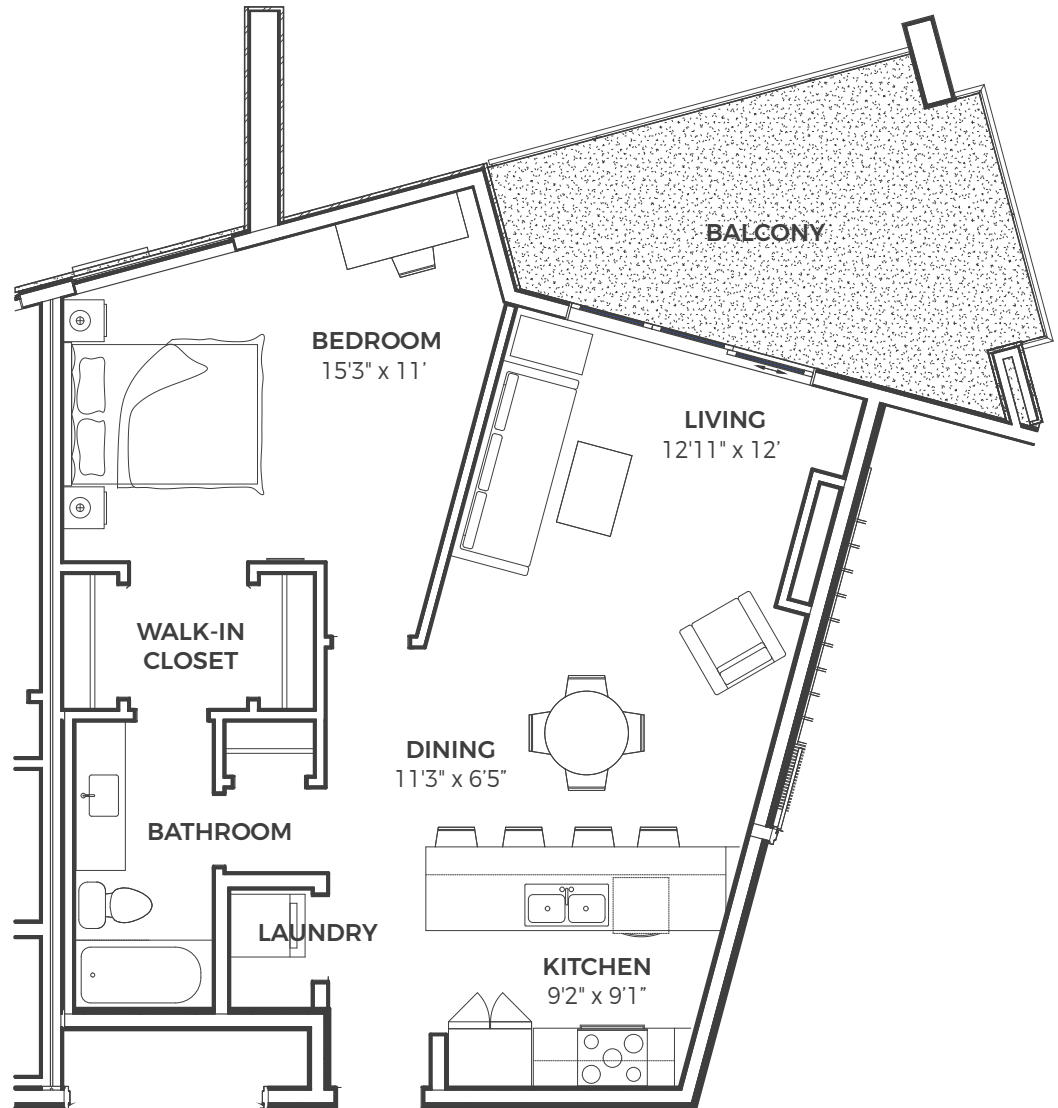

PLAN M

RESIDENCE III - UNIT 301

3 BED + DEN / 2 BATH

1370 SQ.FT.

PLAN C1

RESIDENCE III - UNIT 302

1 BED / 1 BATH

750 SQ.FT.

PLAN G2

RESIDENCE III - UNIT 303

2 BED / 2 BATH

1076 SQ.FT.

PLAN E1

RESIDENCE III - UNIT 304

2 BED / 2 BATH

931 SQ.FT.

PLAN A

RESIDENCE III - UNIT 305

1 BED / 1 BATH

640 SQ.FT.

PLAN E1

RESIDENCE III - UNIT 306

2 BED / 2 BATH

931 SQ.FT.