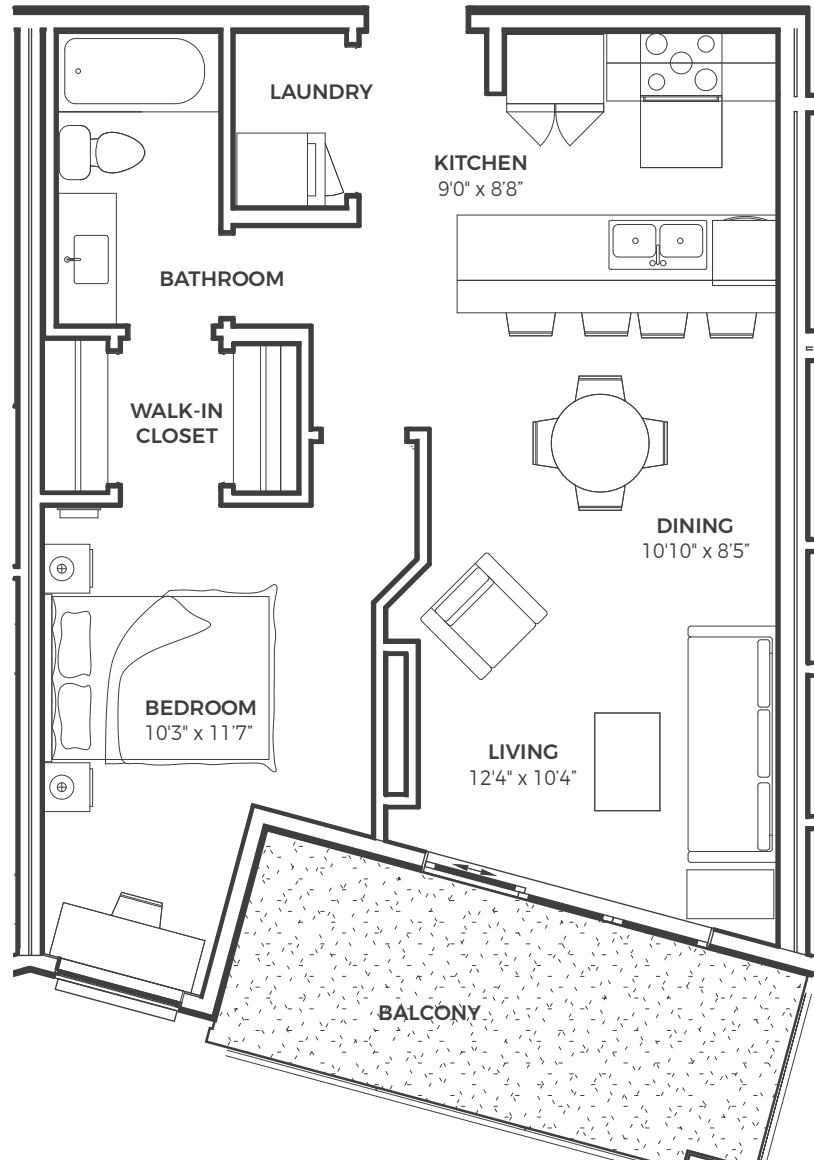

PLAN G2

RESIDENCE III - UNIT 303

2 BED / 2 BATH

1076 SQ.FT.

PLAN E1

RESIDENCE III - UNIT 304

2 BED / 2 BATH

931 SQ.FT.

PLAN A

RESIDENCE III - UNIT 305

1 BED / 1 BATH

640 SQ.FT.

PLAN E1

RESIDENCE III - UNIT 306

2 BED / 2 BATH

931 SQ.FT.

PLAN E3

RESIDENCE III - UNIT 307

2 BED / 2 BATH

926 SQ.FT.

PLAN E3

RESIDENCE III - UNIT 308

2 BED / 2 BATH

926 SQ.FT.