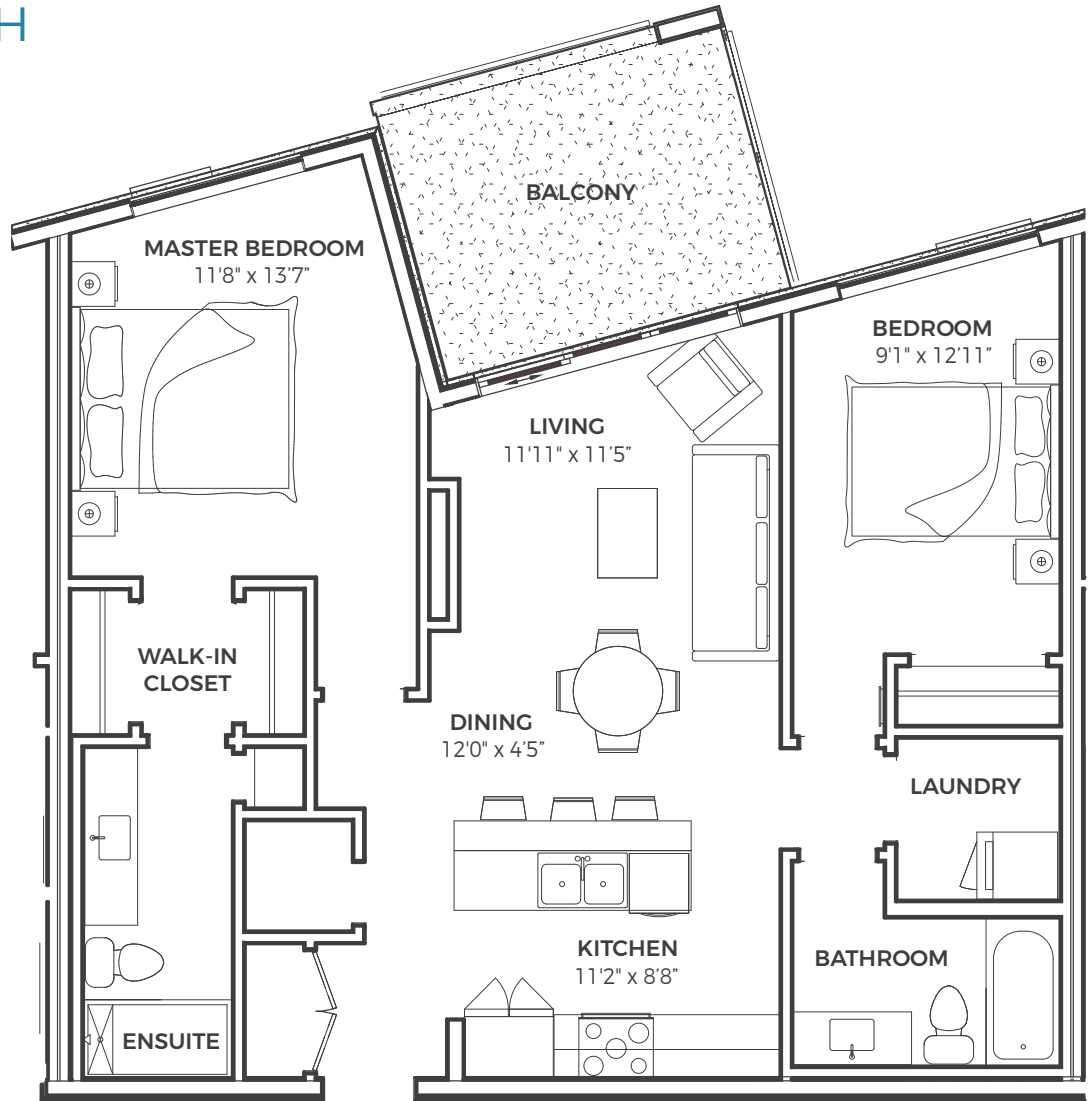

PLAN G2

RESIDENCE III - UNIT 303

2 BED / 2 BATH

1076 SQ.FT.

PLAN E1

RESIDENCE III - UNIT 304

2 BED / 2 BATH

931 SQ.FT.

PLAN A

RESIDENCE III - UNIT 305

1 BED / 1 BATH

640 SQ.FT.

PLAN E1

RESIDENCE III - UNIT 306

2 BED / 2 BATH

931 SQ.FT.

PLAN E3

RESIDENCE III - UNIT 307

2 BED / 2 BATH

926 SQ.FT.

PLAN E3

RESIDENCE III - UNIT 308

2 BED / 2 BATH

926 SQ.FT.

3 BED / 2 BATH

1125 SQ.FT.