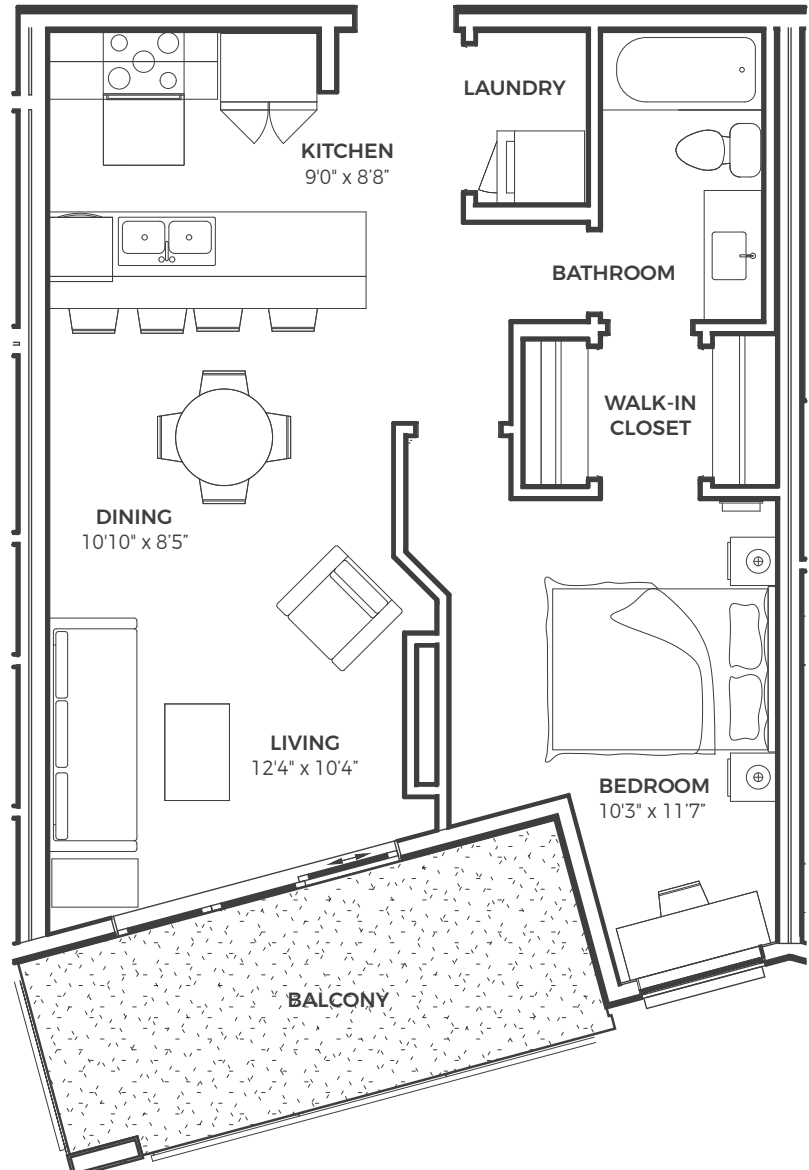

PLAN A

RESIDENCE III - UNIT 309

1 BED / 1 BATH

640 SQ.FT.