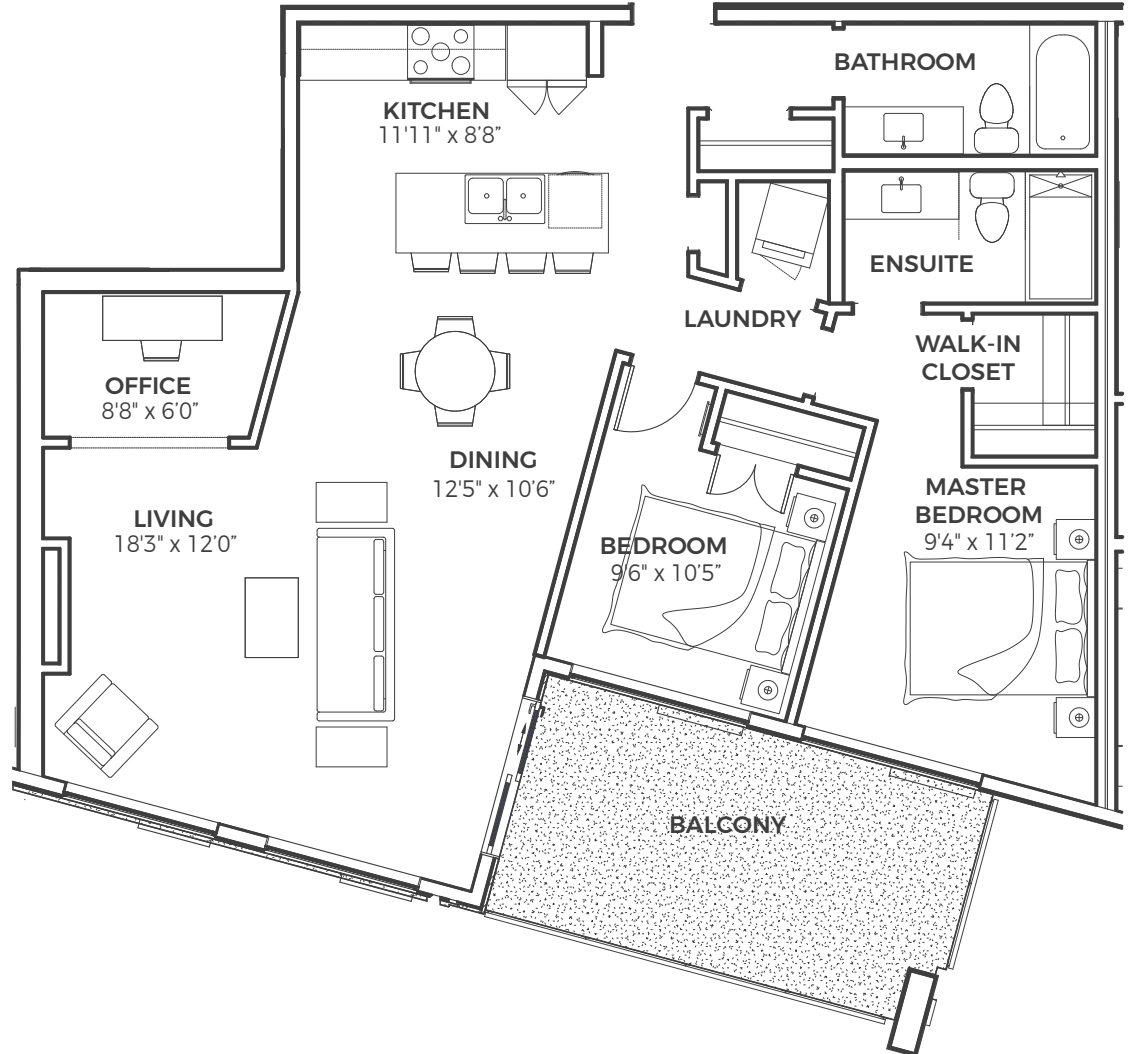

PLAN M

RESIDENCE III - UNIT 301

3 BED + DEN / 2 BATH

1370 SQ.FT.

PLAN C1

RESIDENCE III - UNIT 302

1 BED / 1 BATH

750 SQ.FT.

PLAN G2

RESIDENCE III - UNIT 303

2 BED / 2 BATH

1076 SQ.FT.

PLAN E1

RESIDENCE III - UNIT 304

2 BED / 2 BATH

931 SQ.FT.

PLAN A

RESIDENCE III - UNIT 305

1 BED / 1 BATH

640 SQ.FT.

PLAN E1

RESIDENCE III - UNIT 306

2 BED / 2 BATH

931 SQ.FT.

3 BED / 2 BATH

1125 SQ.FT.