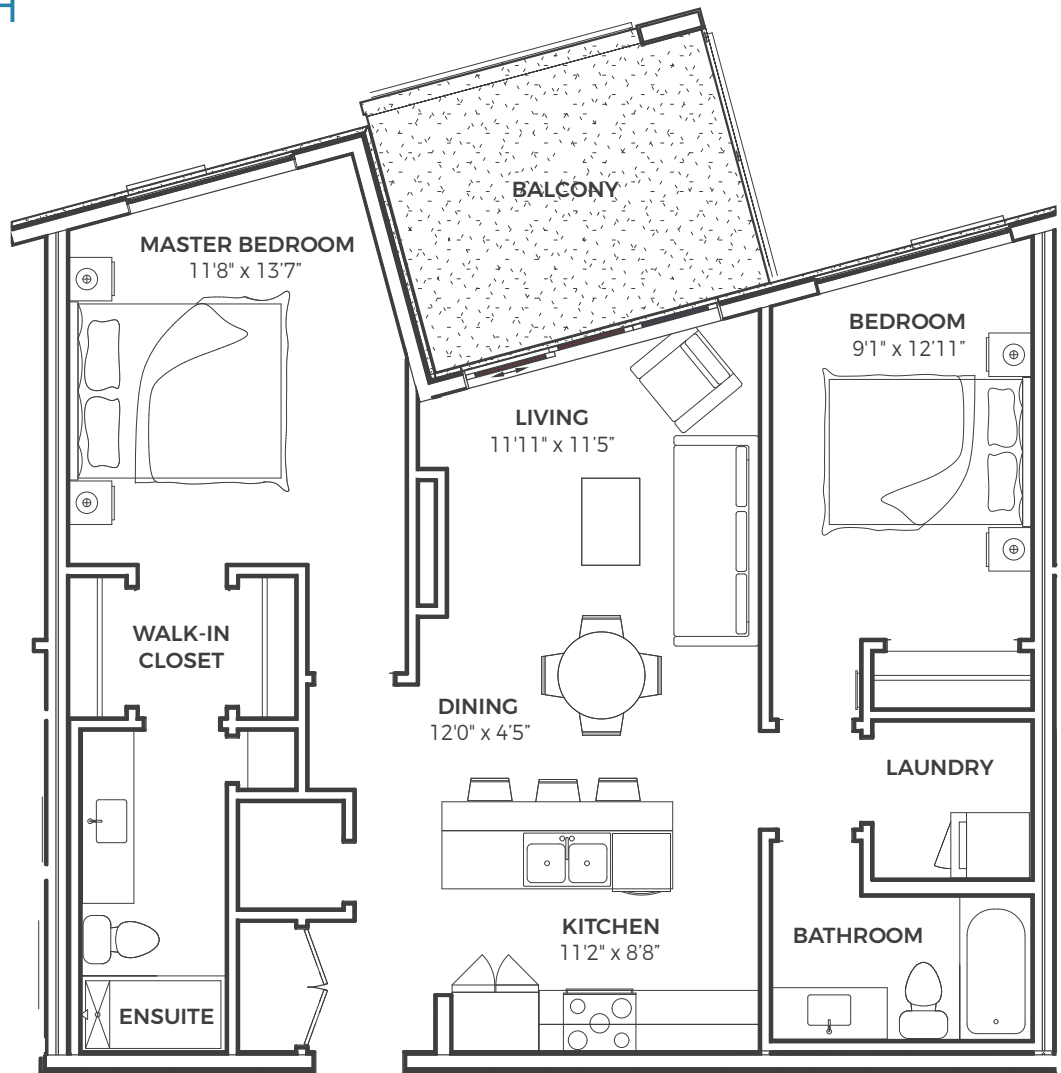

PLAN A

RESIDENCE III - UNIT 305

1 BED / 1 BATH

640 SQ.FT.

PLAN E1

RESIDENCE III - UNIT 306

2 BED / 2 BATH

931 SQ.FT.

PLAN E3

RESIDENCE III - UNIT 307

2 BED / 2 BATH

926 SQ.FT.

PLAN E3

RESIDENCE III - UNIT 308

2 BED / 2 BATH

926 SQ.FT.

3 BED / 2 BATH

1125 SQ.FT.