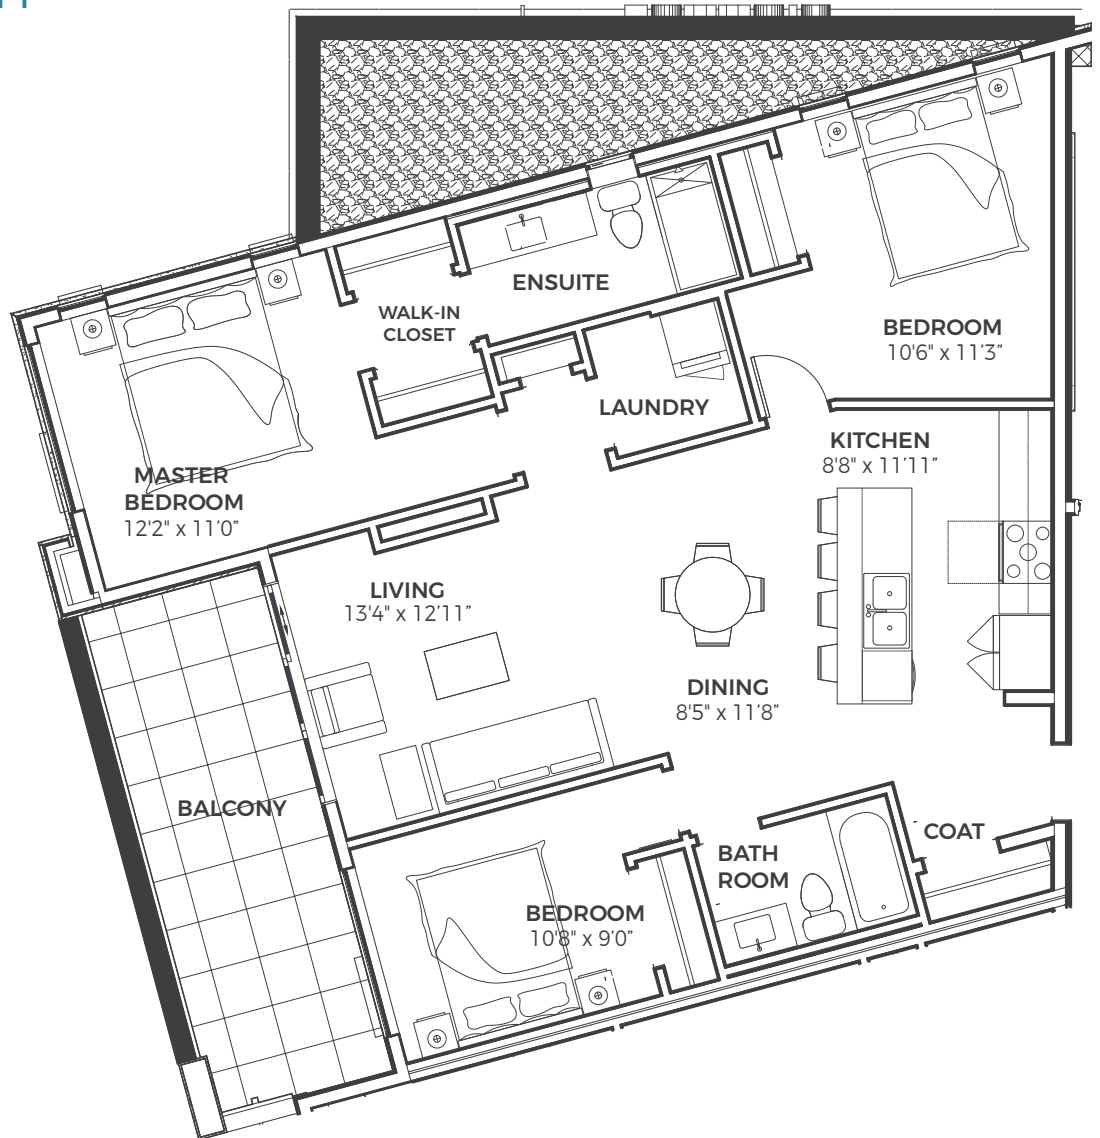

PLAN E1

RESIDENCE III - UNIT 311

2 BED / 2 BATH

931 SQ.FT.

PLAN L1

RESIDENCE III - UNIT 312
3 BED / 2 BATH
1129 SQ.FT.

PLAN N2

RESIDENCE III - UNIT 313

3 BED / 2 BATH

1125 SQ.FT.