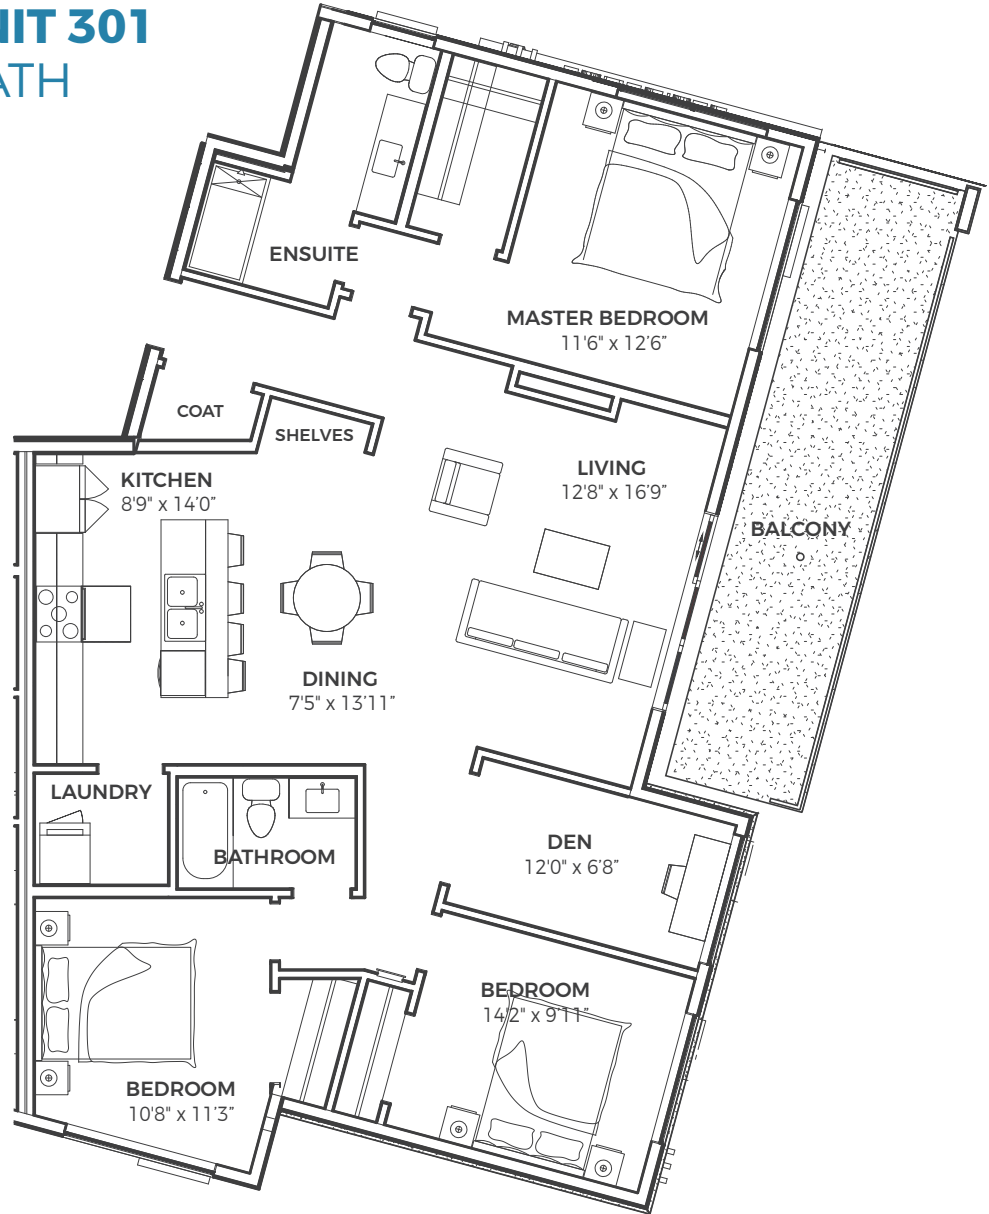

PLAN M

RESIDENCE III - UNIT 301

3 BED + DEN / 2 BATH

1370 SQ.FT.

PLAN C1

RESIDENCE III - UNIT 302

1 BED / 1 BATH

750 SQ.FT.

PLAN G2

RESIDENCE III - UNIT 303

2 BED / 2 BATH

1076 SQ.FT.

PLAN E1

RESIDENCE III - UNIT 304

2 BED / 2 BATH

931 SQ.FT.

PLAN A

RESIDENCE III - UNIT 305

1 BED / 1 BATH

640 SQ.FT.

PLAN E1

RESIDENCE III - UNIT 306

2 BED / 2 BATH

931 SQ.FT.