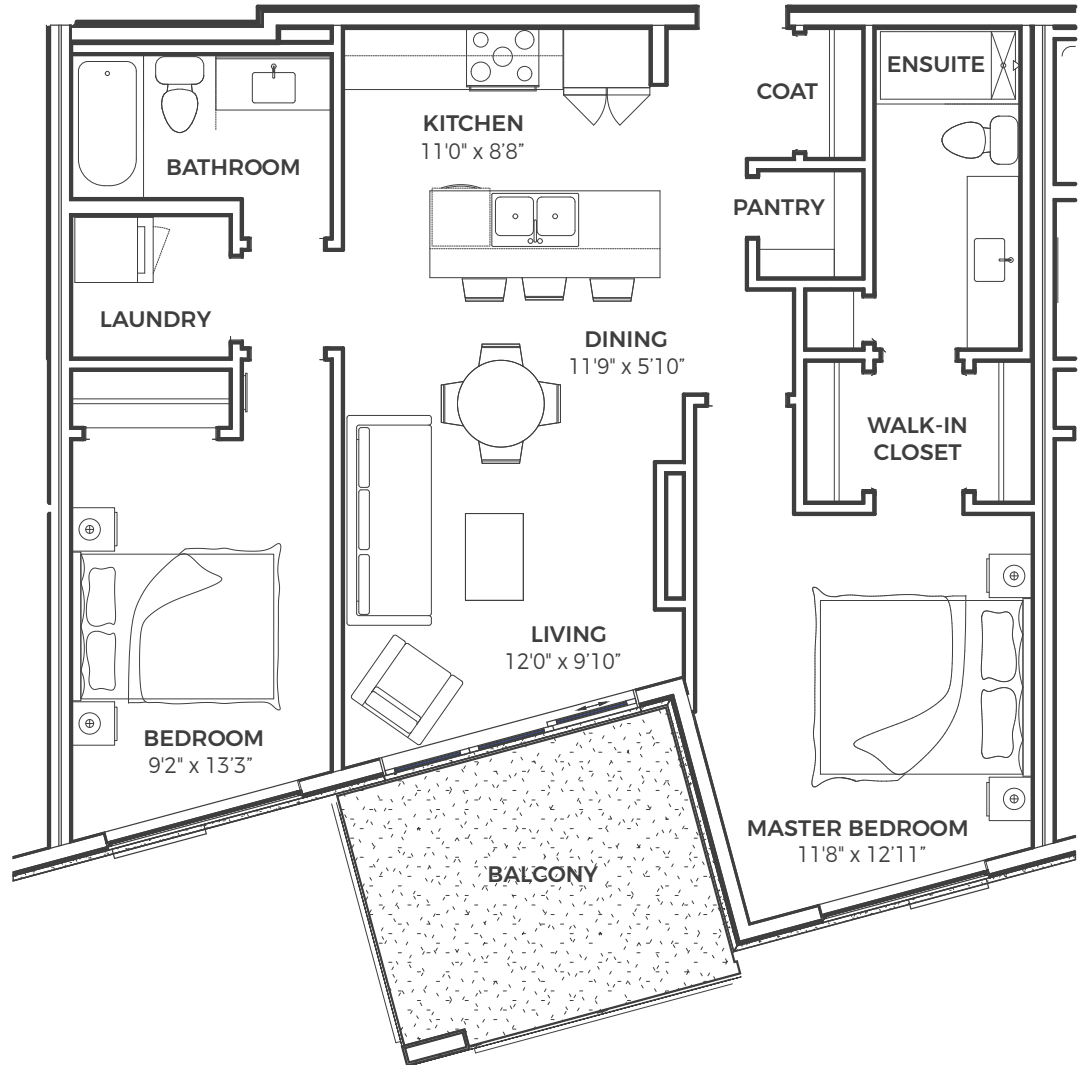

PLAN A

RESIDENCE III - UNIT 305

1 BED / 1 BATH

640 SQ.FT.

PLAN E1

RESIDENCE III - UNIT 306

2 BED / 2 BATH

931 SQ.FT.

PLAN E3

RESIDENCE III - UNIT 307

2 BED / 2 BATH

926 SQ.FT.

PLAN E3

RESIDENCE III - UNIT 308

2 BED / 2 BATH

926 SQ.FT.