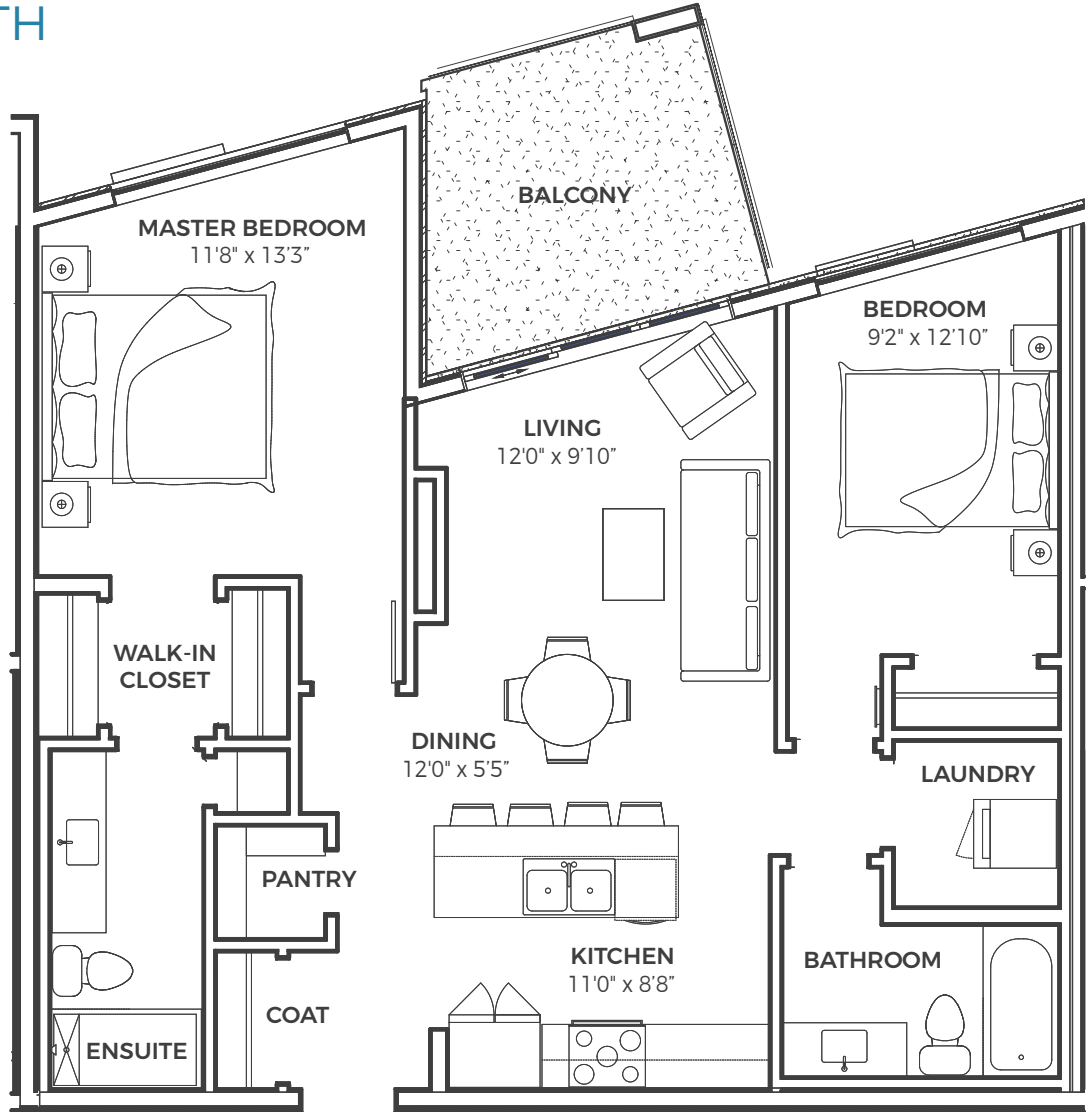

PLAN E2

RESIDENCE III - UNIT 510

2 BED / 2 BATH

944 SQ.FT.