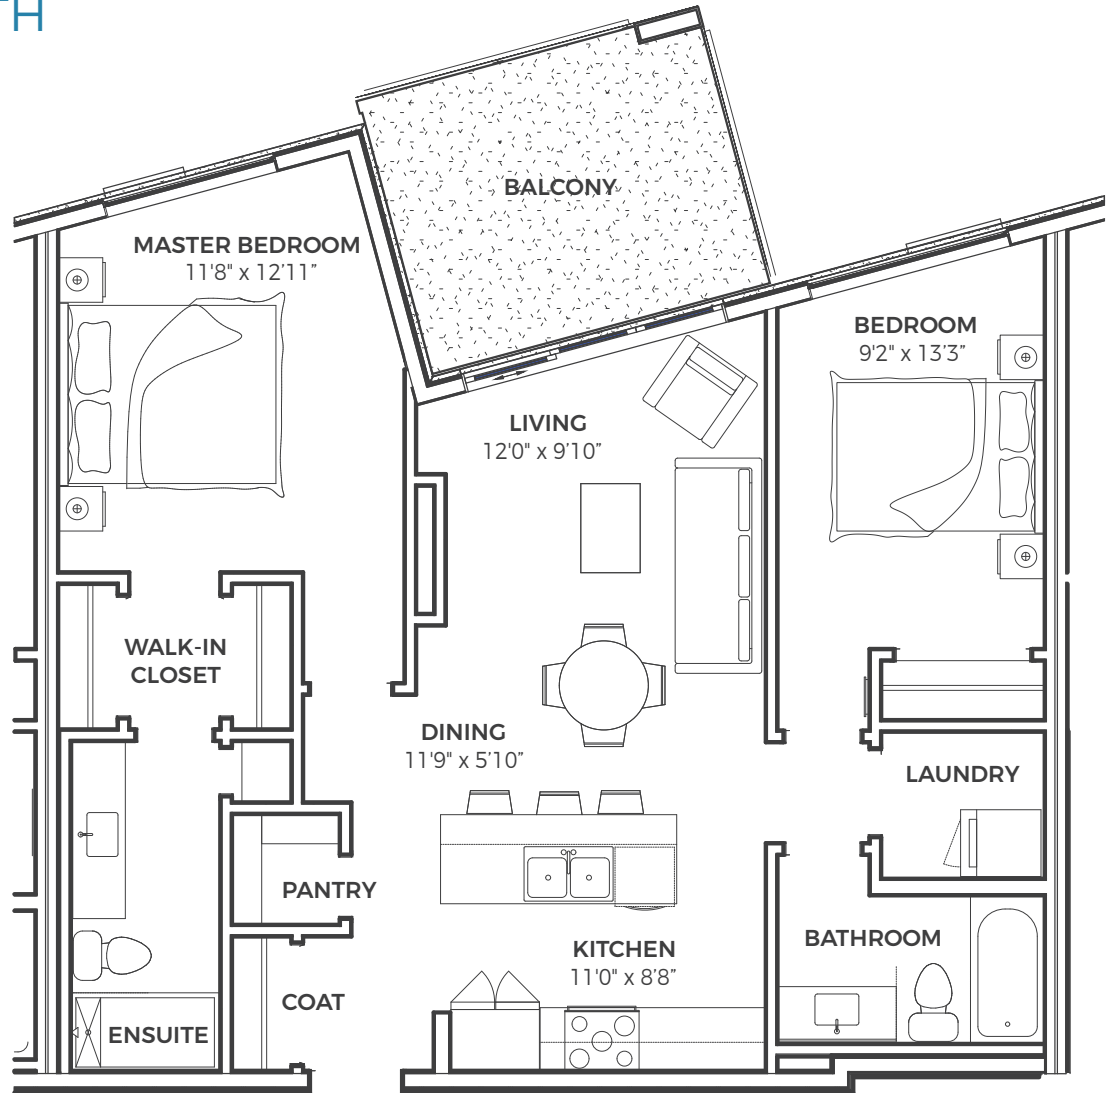

PLAN E3

RESIDENCE III - UNIT 508

2 BED / 2 BATH

926 SQ.FT.