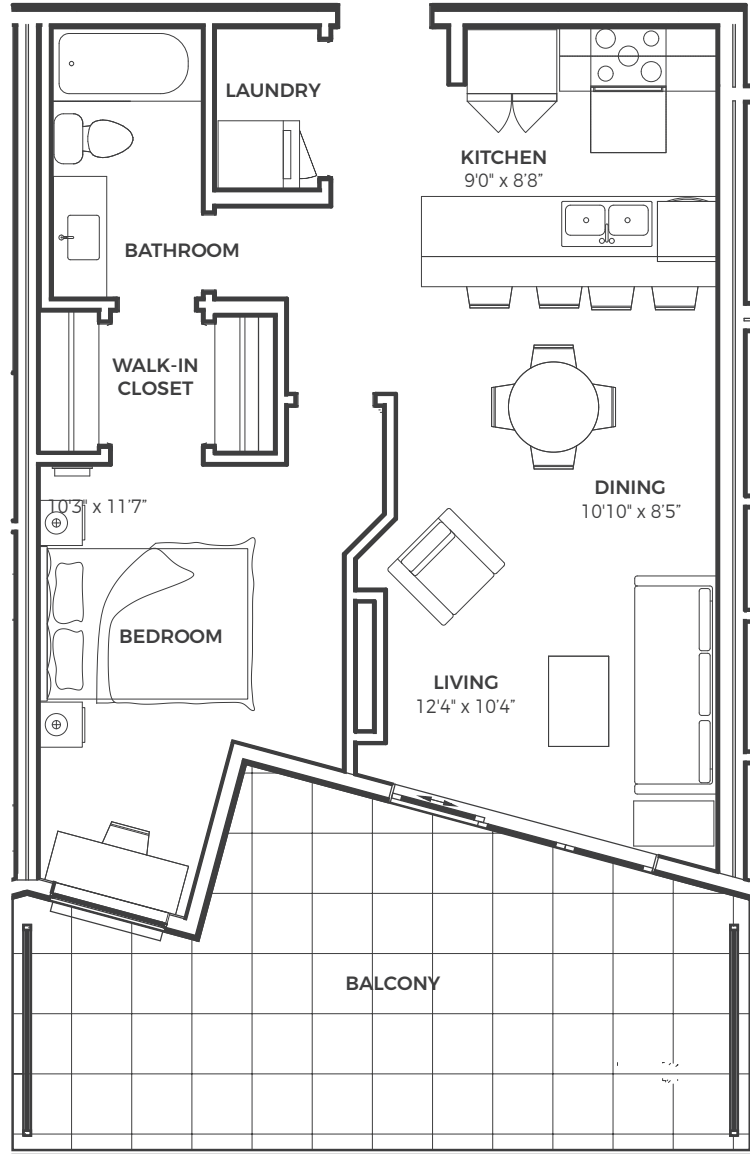

PLAN A

RESIDENCE III - UNIT 505

1 BED / 1 BATH

640 SQ.FT.