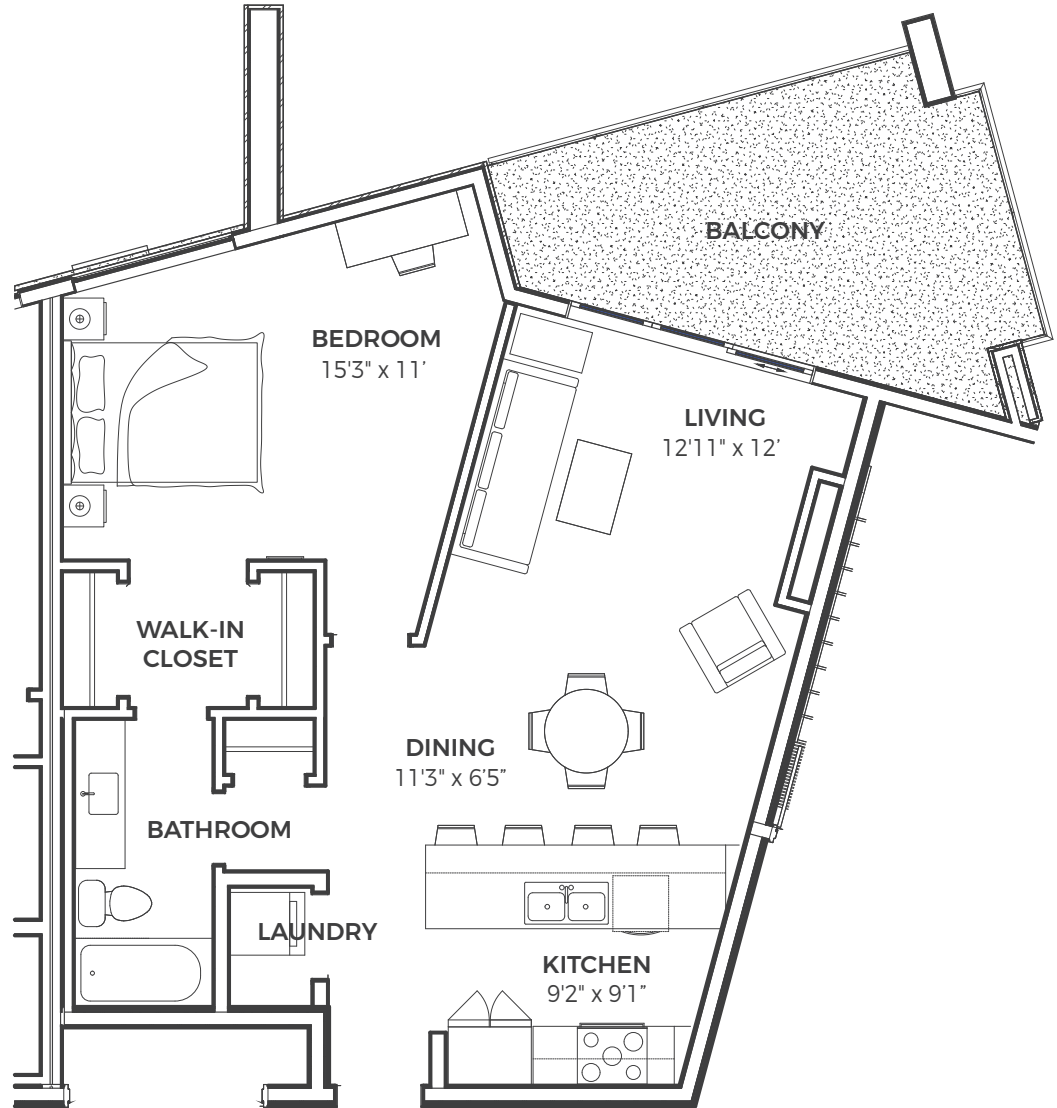

PLAN C1

RESIDENCE III - UNIT 502

1 BED / 1 BATH

750 SQ.FT.