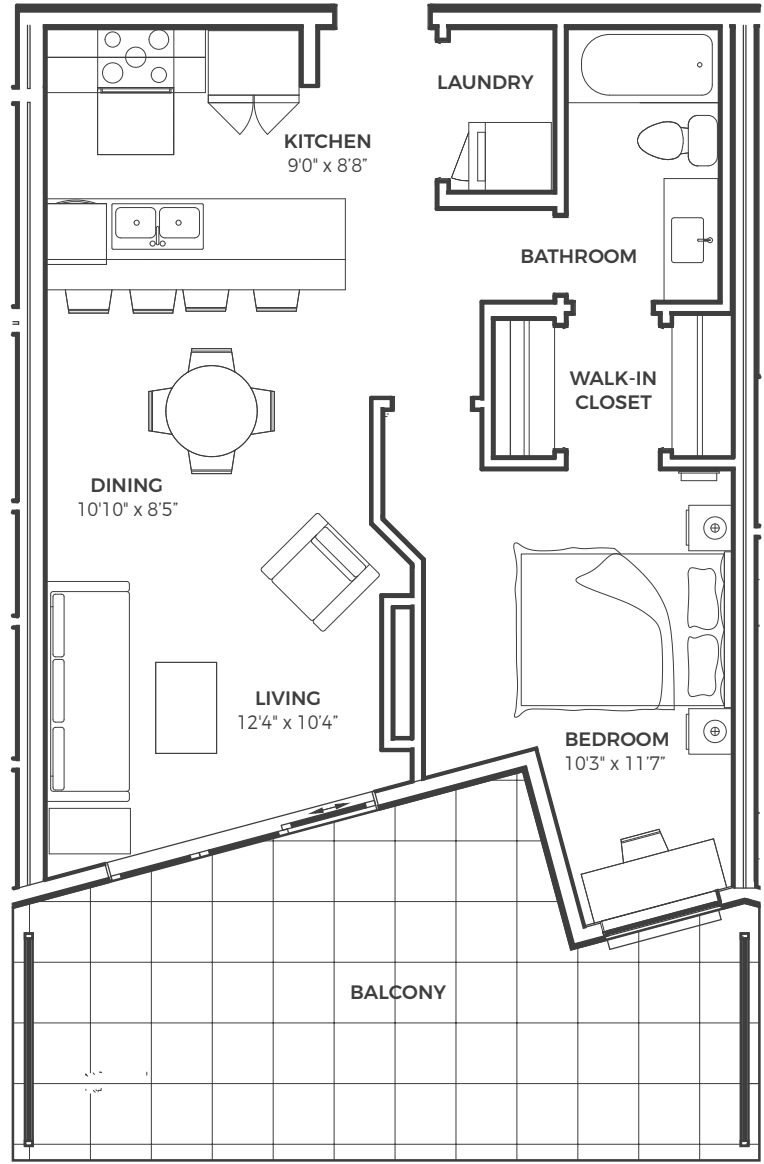

PLAN A

RESIDENCE III - UNIT 509

1 BED / 1 BATH

640 SQ.FT.