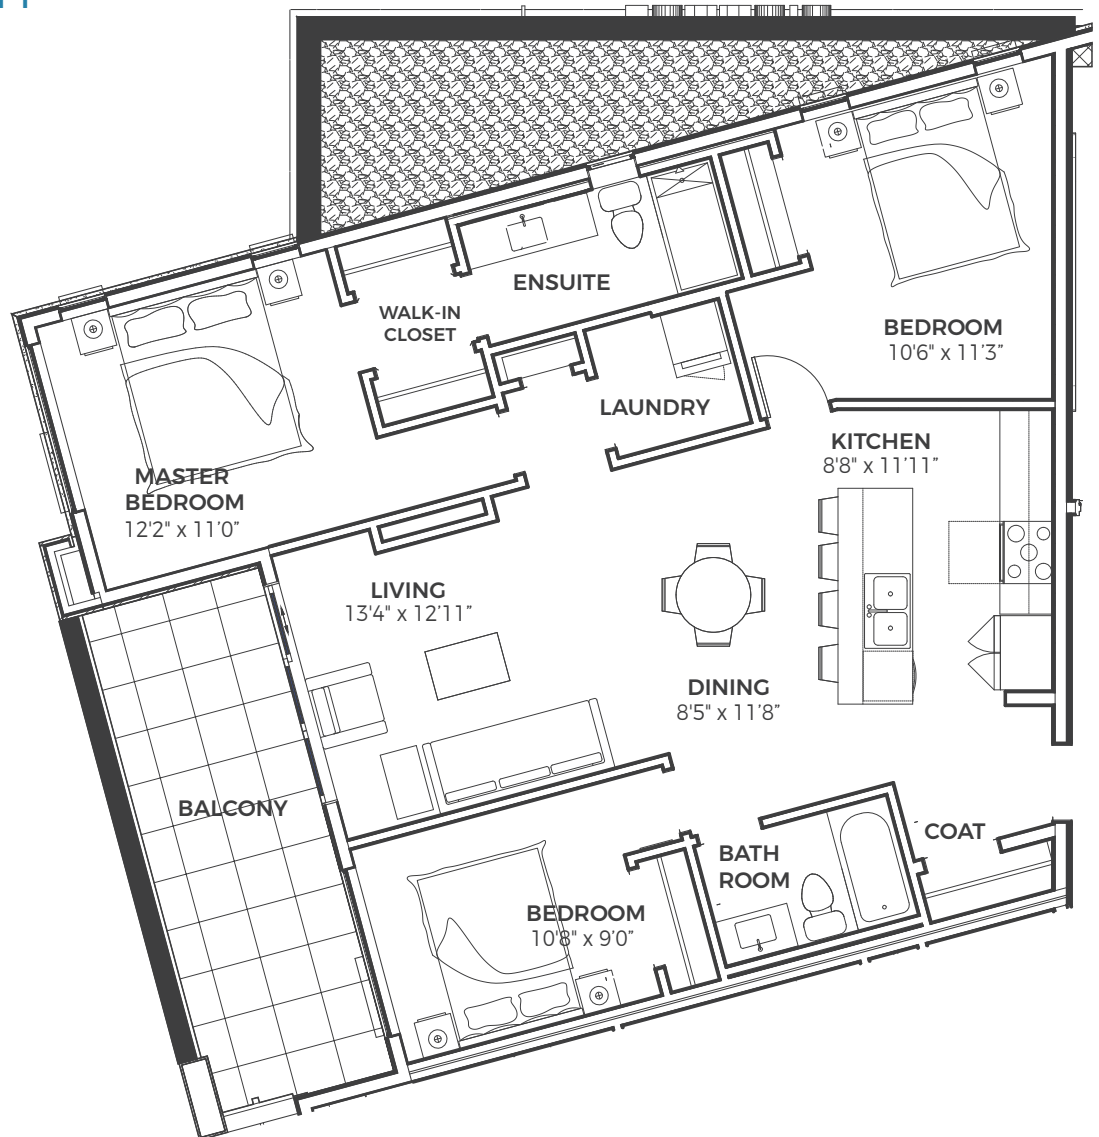

PLAN L1

RESIDENCE III - UNIT 512

3 BED / 2 BATH

1129 SQ.FT.