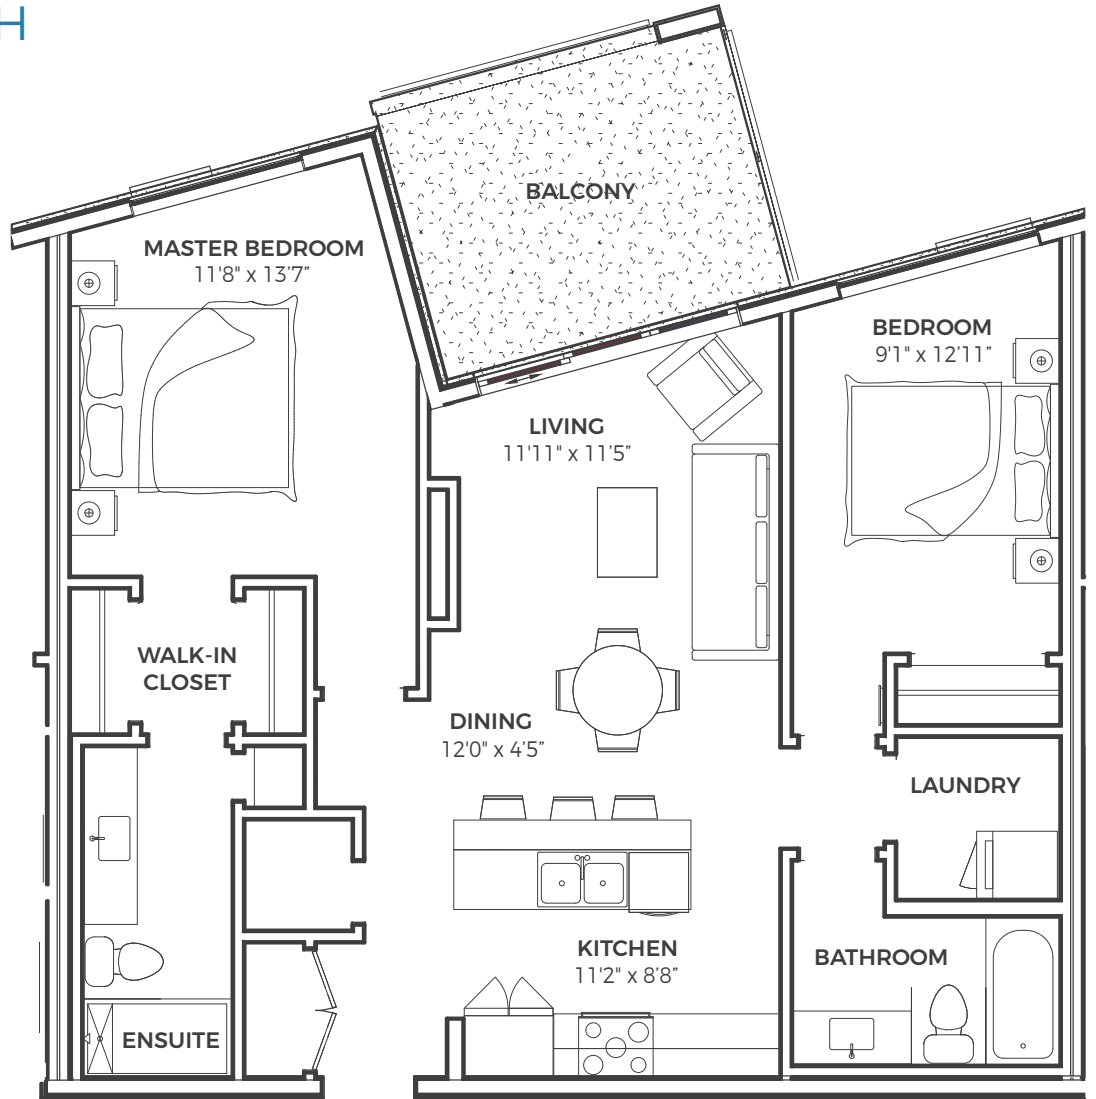

PLAN E1

RESIDENCE III - UNIT 504

2 BED / 2 BATH

931 SQ.FT.