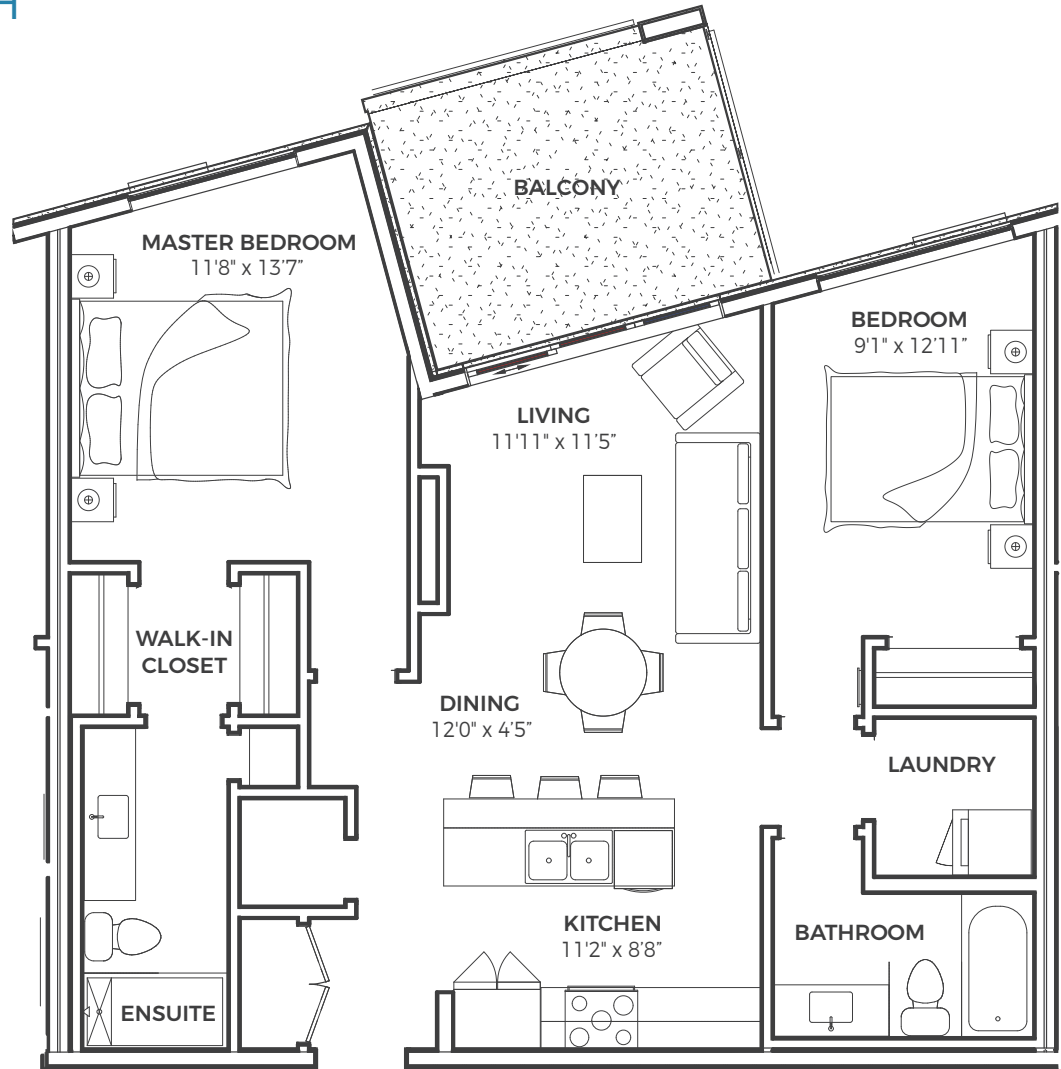

PLAN E1

RESIDENCE III - UNIT 506

2 BED / 2 BATH

931 SQ.FT.