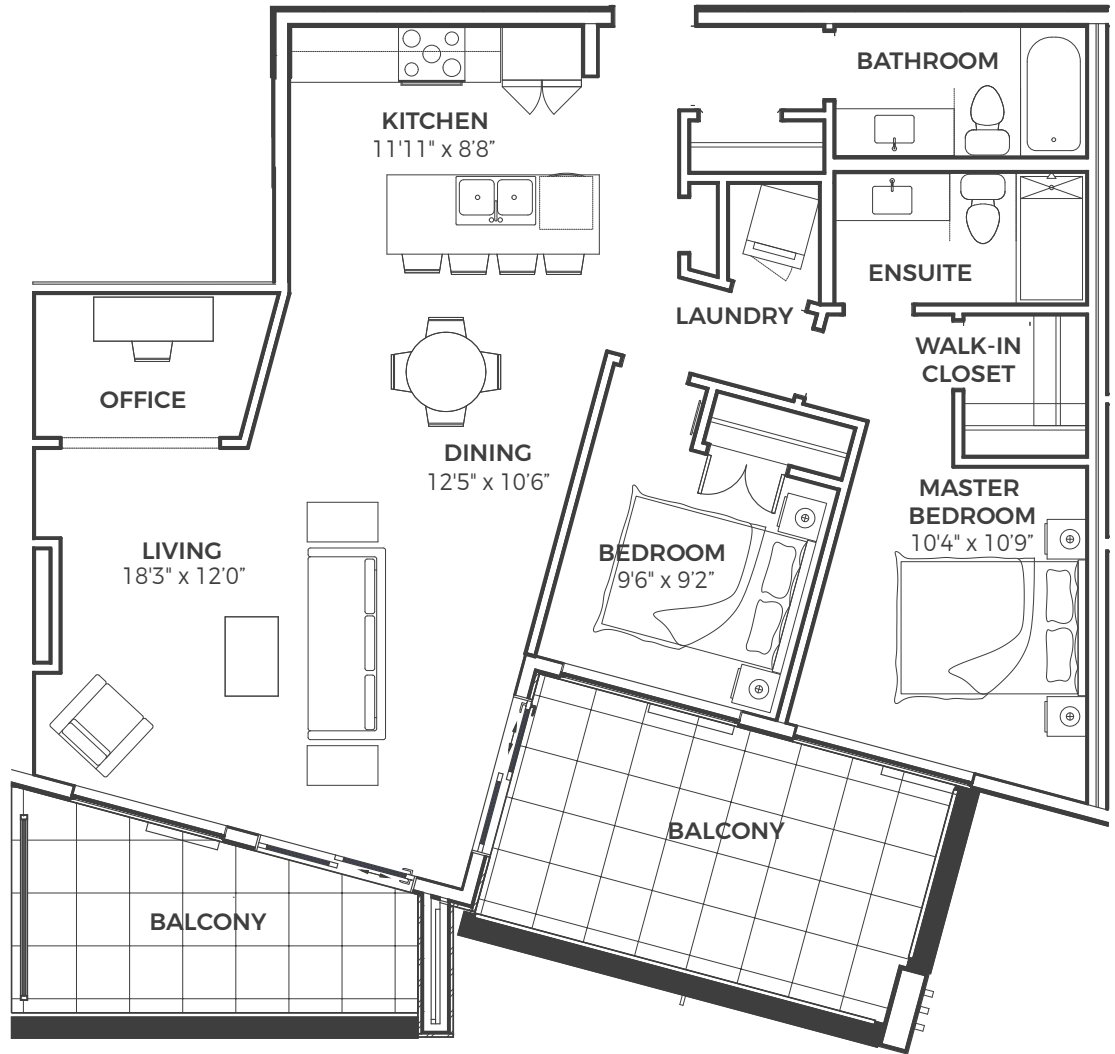

## RESIDENCE III - UNIT 502

1 BED / 1 BATH

750 SQ.FT.

# PLAN G1

RESIDENCE III - UNIT 503

2 BED / 2 BATH

1076 SQ.FT.