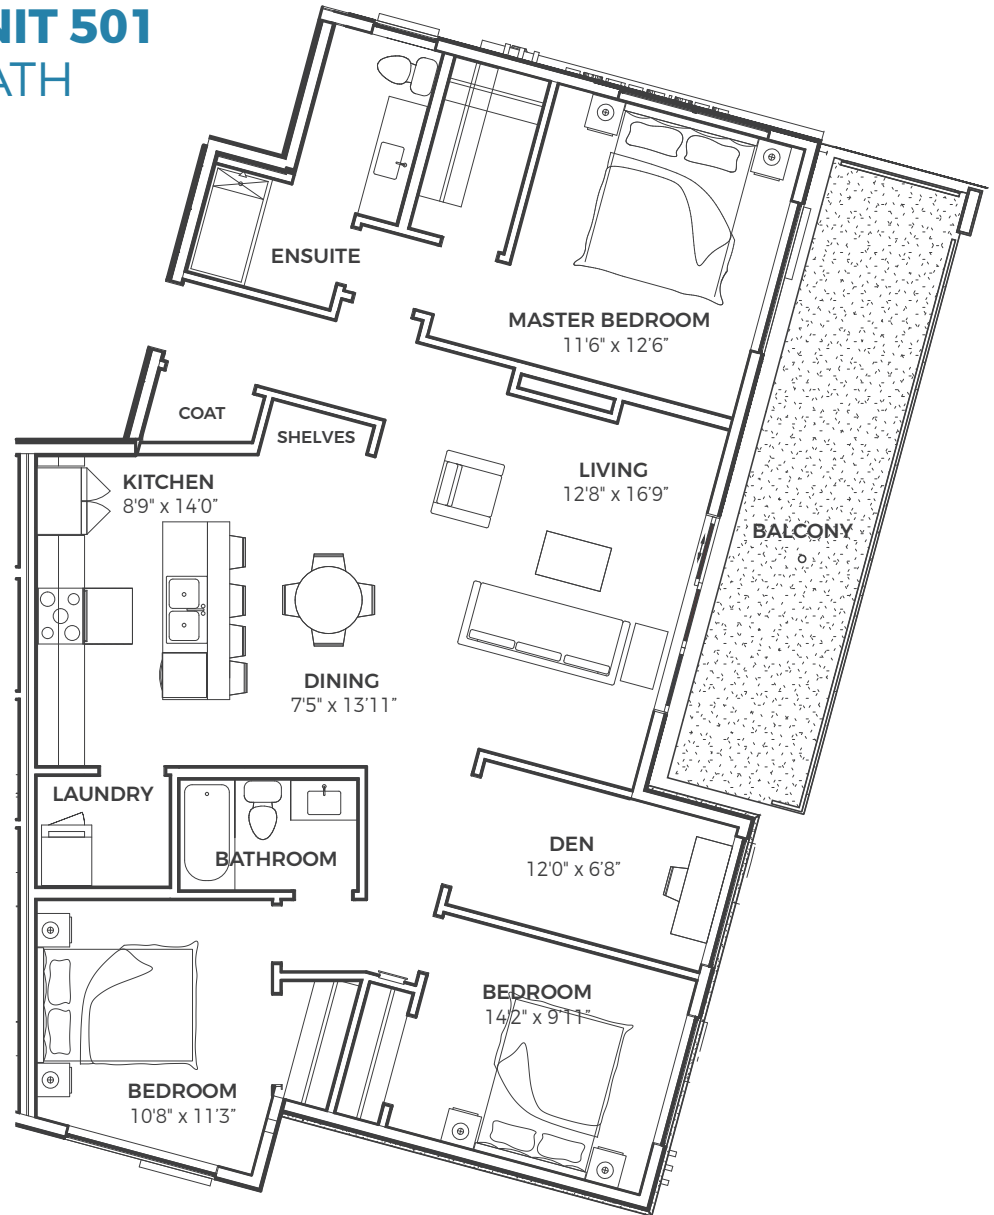

# PLAN M

RESIDENCE III - UNIT 501

3 BED + DEN / 2 BATH

1370 SQ.FT.