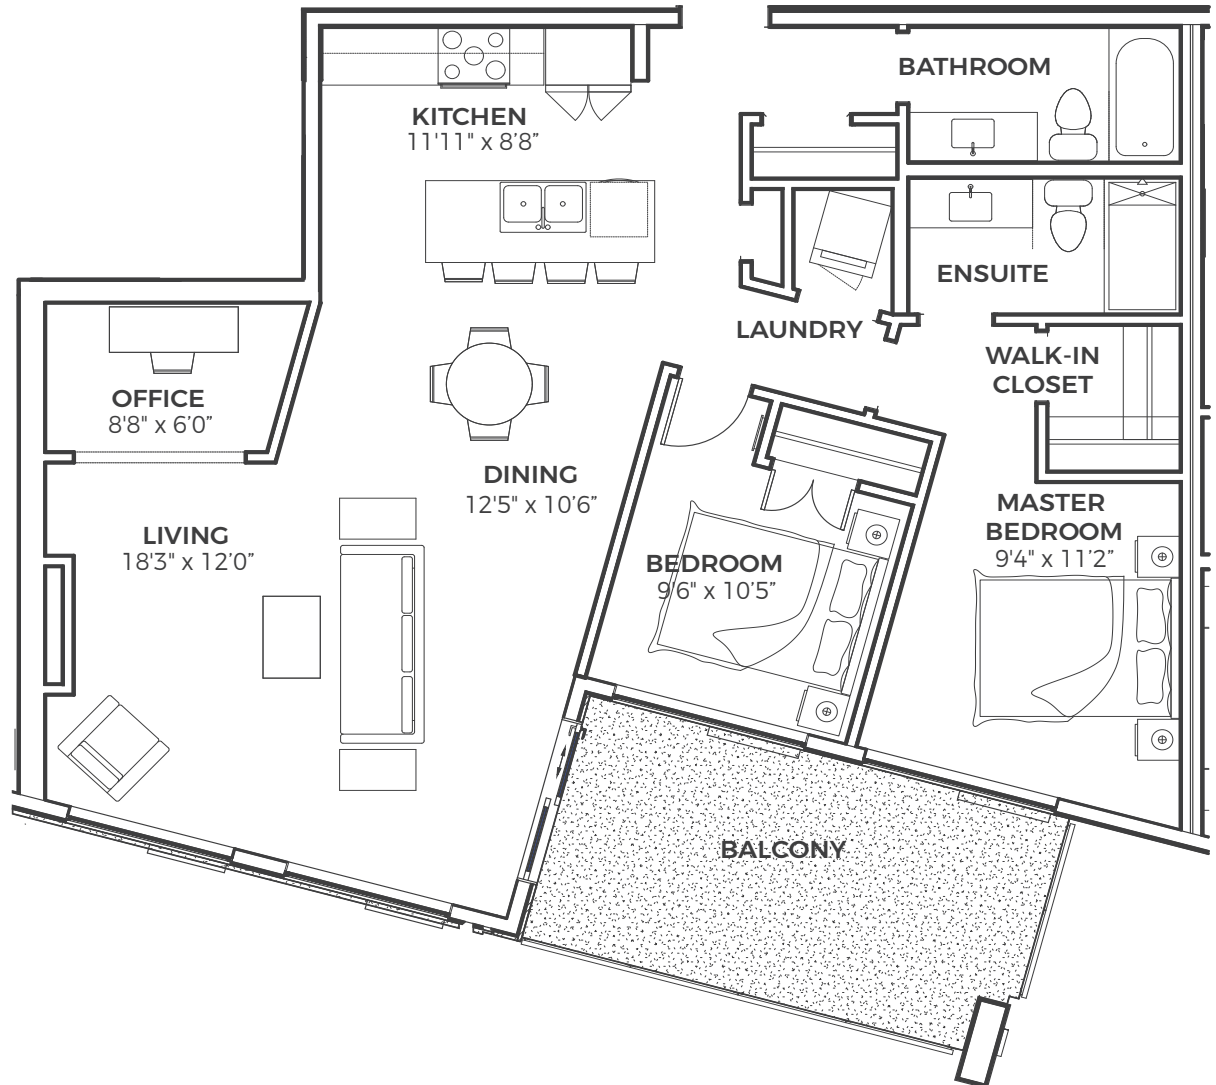

PLAN C2

RESIDENCE III - UNIT 602

1 BED / 1 BATH

750 SQ.FT.

PLAN G2

RESIDENCE III - UNIT 603

2 BED / 2 BATH

1076 SQ.FT.

PLAN E1

RESIDENCE III - UNIT 604

2 BED / 2 BATH

931 SQ.FT.

PLAN A

RESIDENCE III - UNIT 605

1 BED / 1 BATH

640 SQ.FT.