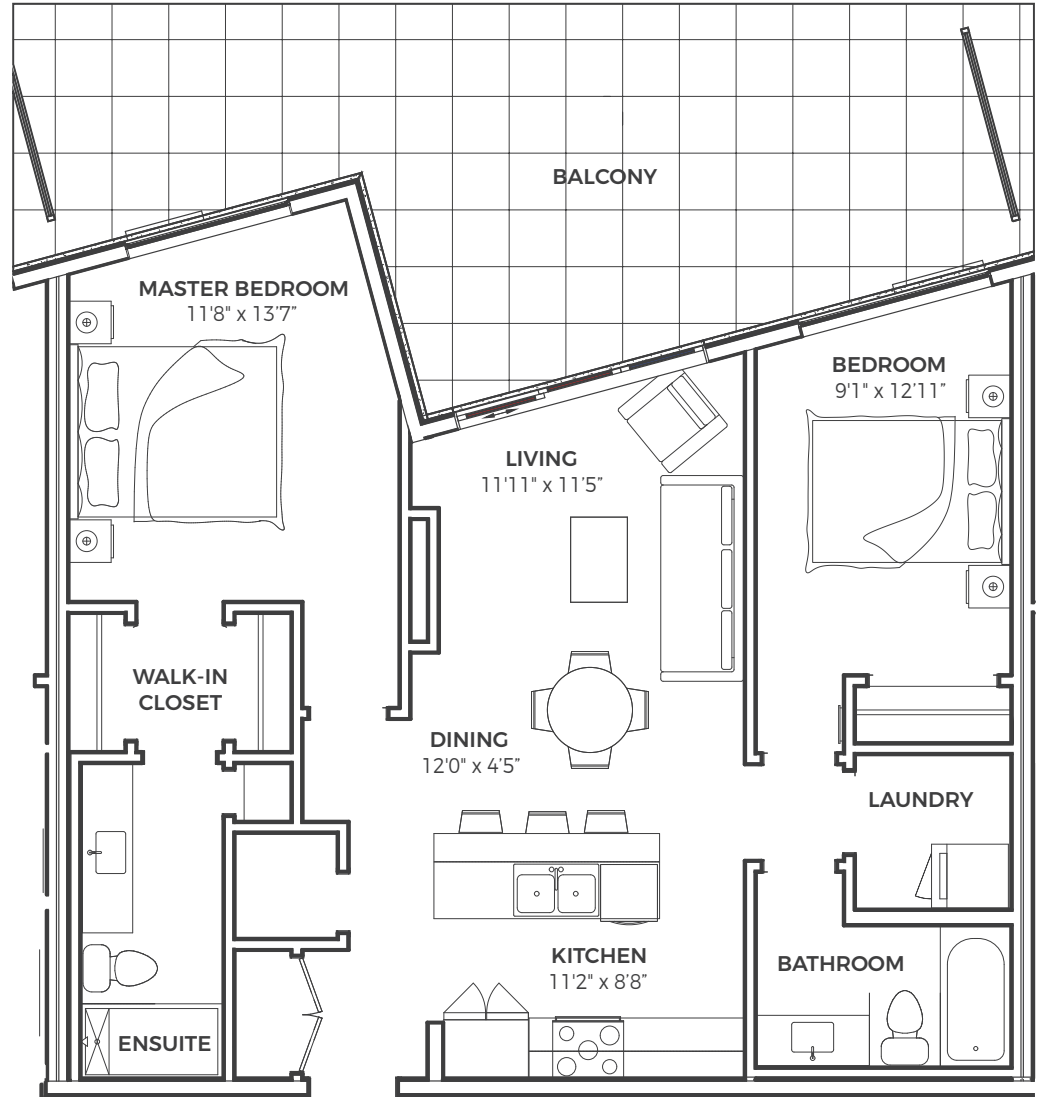

PLAN C2

RESIDENCE III - UNIT 602

1 BED / 1 BATH

750 SQ.FT.

PLAN G2

RESIDENCE III - UNIT 603

2 BED / 2 BATH

1076 SQ.FT.

PLAN E1

RESIDENCE III - UNIT 604

2 BED / 2 BATH

931 SQ.FT.

PLAN A

RESIDENCE III - UNIT 605

1 BED / 1 BATH

640 SQ.FT.

PLAN E1

RESIDENCE III - UNIT 606

2 BED / 2 BATH

931 SQ.FT.

PLAN E3

RESIDENCE III - UNIT 607

2 BED / 2 BATH

926 SQ.FT.