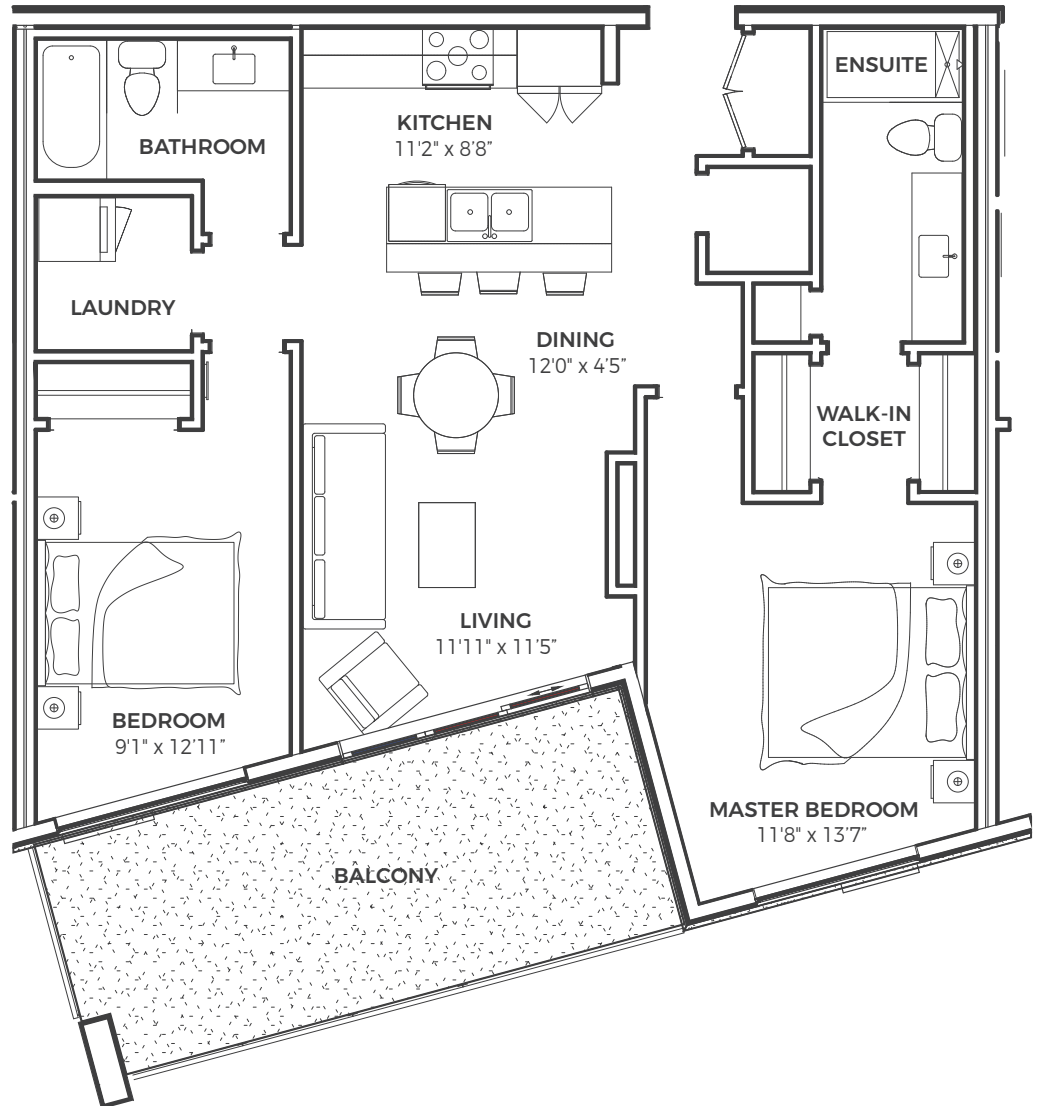

PLAN E2

RESIDENCE III - UNIT 610

2 BED / 2 BATH

944 SQ.FT.

PLAN E1

RESIDENCE III - UNIT 611

2 BED / 2 BATH

931 SQ.FT.

PLAN L1

RESIDENCE III - UNIT 612

3 BED / 2 BATH

1129 SQ.FT.

PLAN N2

RESIDENCE III - UNIT 613

3 BED / 2 BATH

1125 SQ.FT.