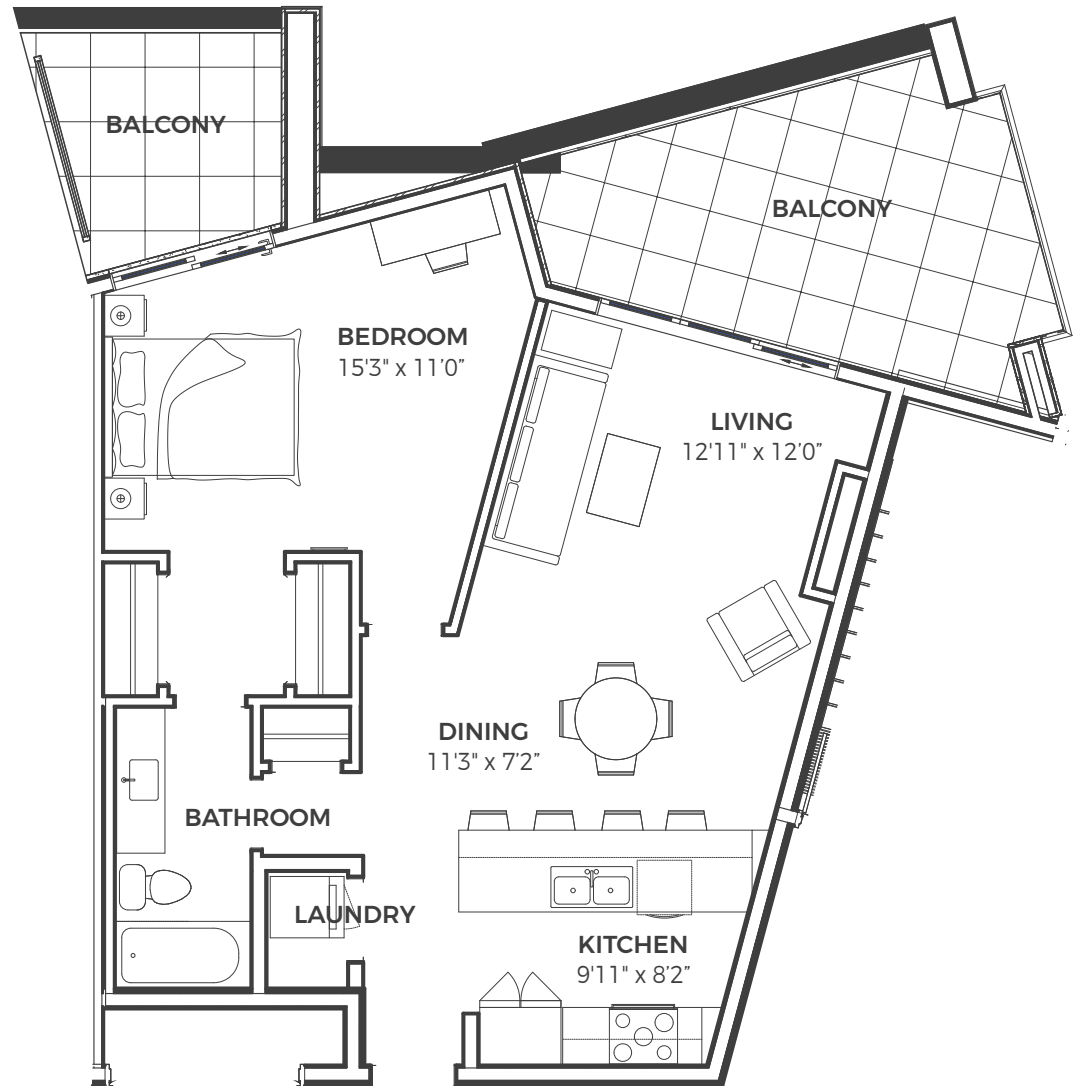

PLAN C2

RESIDENCE III - UNIT 602

1 BED / 1 BATH

750 SQ.FT.

PLAN G2

RESIDENCE III - UNIT 603

2 BED / 2 BATH

1076 SQ.FT.

PLAN E1

RESIDENCE III - UNIT 604

2 BED / 2 BATH

931 SQ.FT.

PLAN A

RESIDENCE III - UNIT 605

1 BED / 1 BATH

640 SQ.FT.