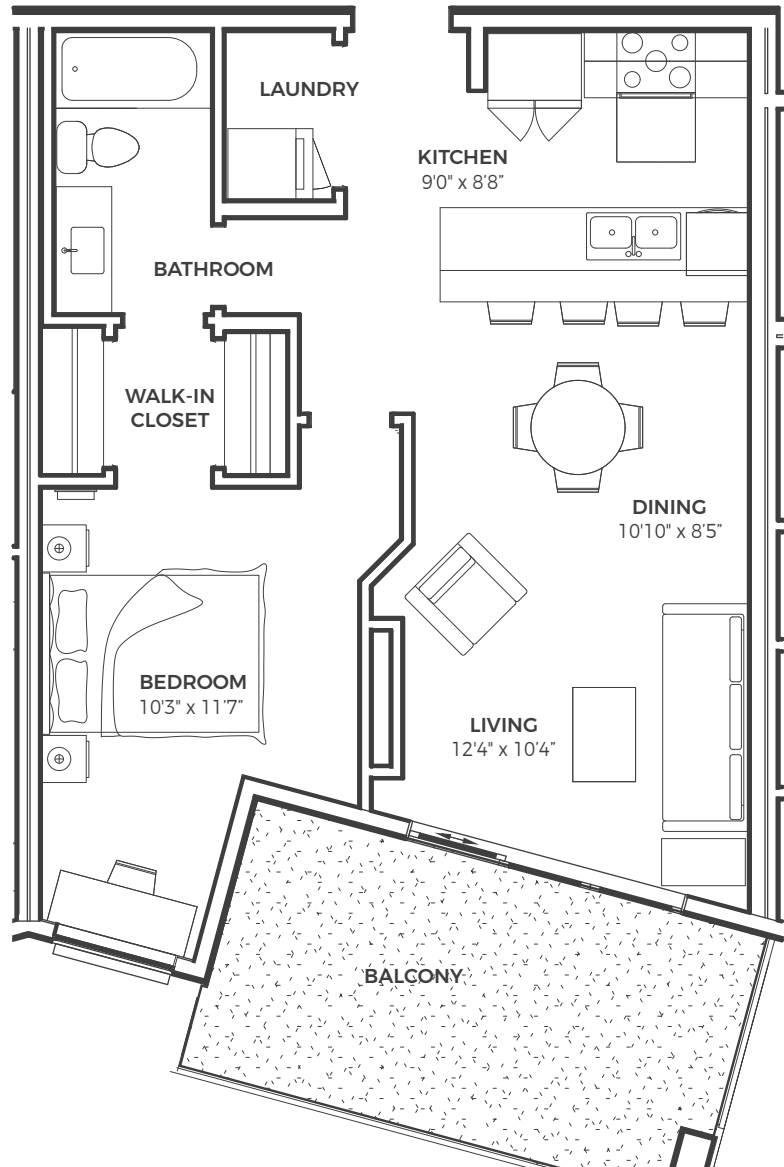

PLAN C2

RESIDENCE III - UNIT 602

1 BED / 1 BATH

750 SQ.FT.

PLAN G2

RESIDENCE III - UNIT 603

2 BED / 2 BATH

1076 SQ.FT.

PLAN E1

RESIDENCE III - UNIT 604

2 BED / 2 BATH

931 SQ.FT.

PLAN A

RESIDENCE III - UNIT 605

1 BED / 1 BATH

640 SQ.FT.

PLAN E1

RESIDENCE III - UNIT 606

2 BED / 2 BATH

931 SQ.FT.

PLAN E3

RESIDENCE III - UNIT 607

2 BED / 2 BATH

926 SQ.FT.