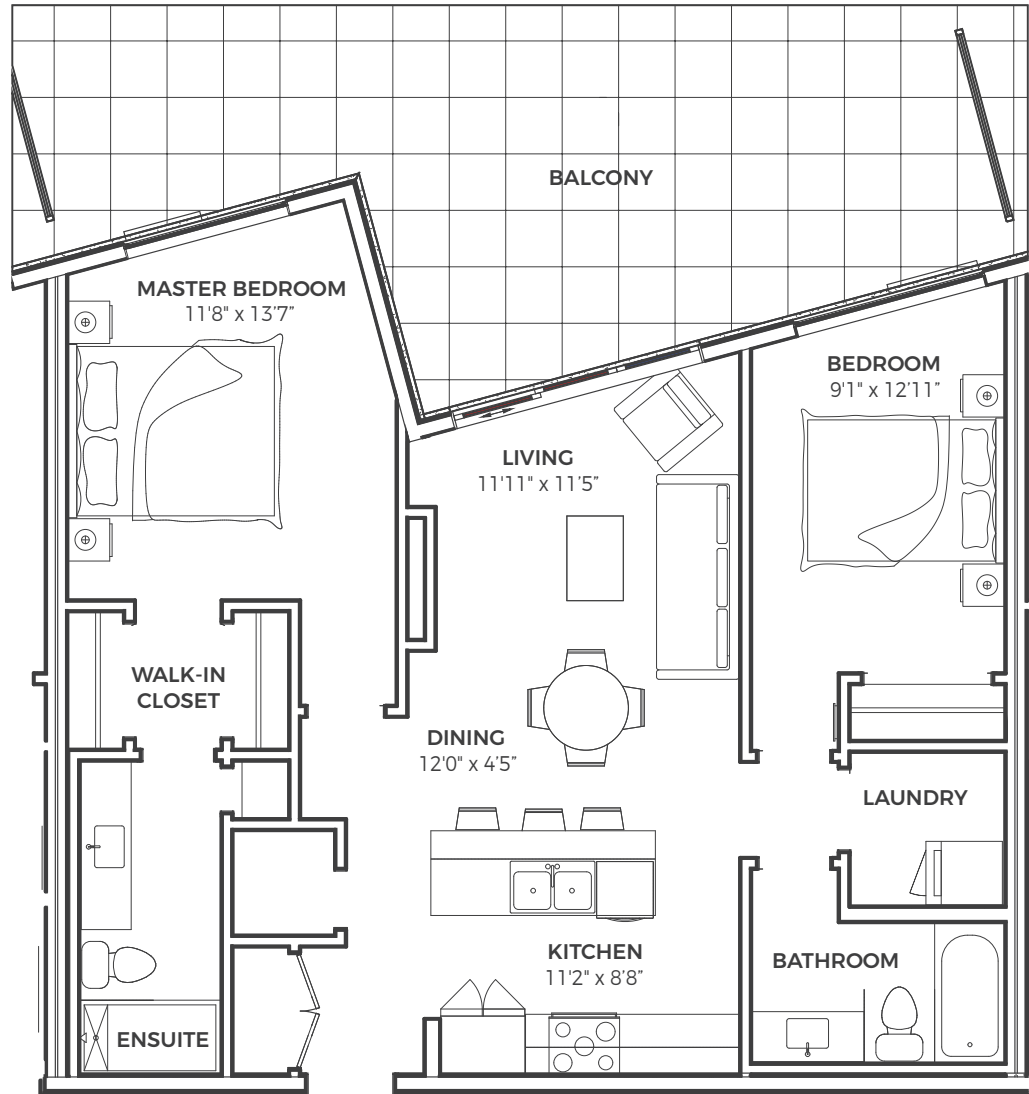

PLAN C2

RESIDENCE III - UNIT 602

1 BED / 1 BATH

750 SQ.FT.

PLAN G2

RESIDENCE III - UNIT 603

2 BED / 2 BATH

1076 SQ.FT.

PLAN E1

RESIDENCE III - UNIT 604

2 BED / 2 BATH

931 SQ.FT.

PLAN A

RESIDENCE III - UNIT 605

1 BED / 1 BATH

640 SQ.FT.

PLAN E1

RESIDENCE III - UNIT 606

2 BED / 2 BATH

931 SQ.FT.

PLAN E3

RESIDENCE III - UNIT 607

2 BED / 2 BATH

926 SQ.FT.