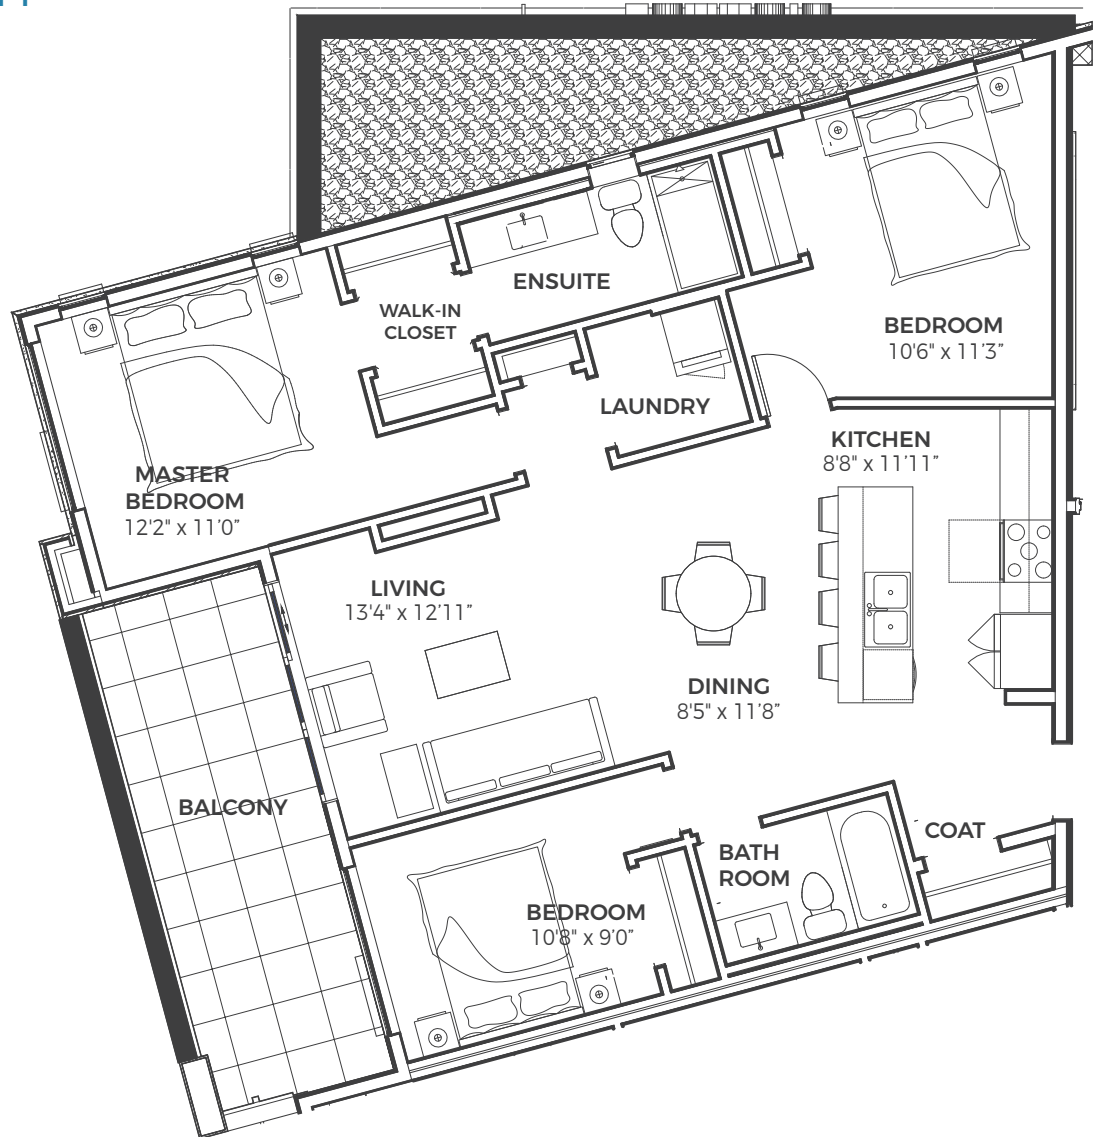

PLAN E2

RESIDENCE III - UNIT 610

2 BED / 2 BATH

944 SQ.FT.

PLAN E1

RESIDENCE III - UNIT 611

2 BED / 2 BATH

931 SQ.FT.

PLAN L1

RESIDENCE III - UNIT 612

3 BED / 2 BATH

1129 SQ.FT.

PLAN N2

RESIDENCE III - UNIT 613

3 BED / 2 BATH

1125 SQ.FT.