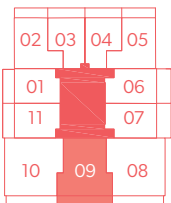

*Home 305 has terrace (385 sq. ft.)

FLOOR 3 TO 6

FLOOR 7 TO 11

COOK STREET

YATES STREET

FLOOR 7 TO 11

COOK STREET

YATES STREET