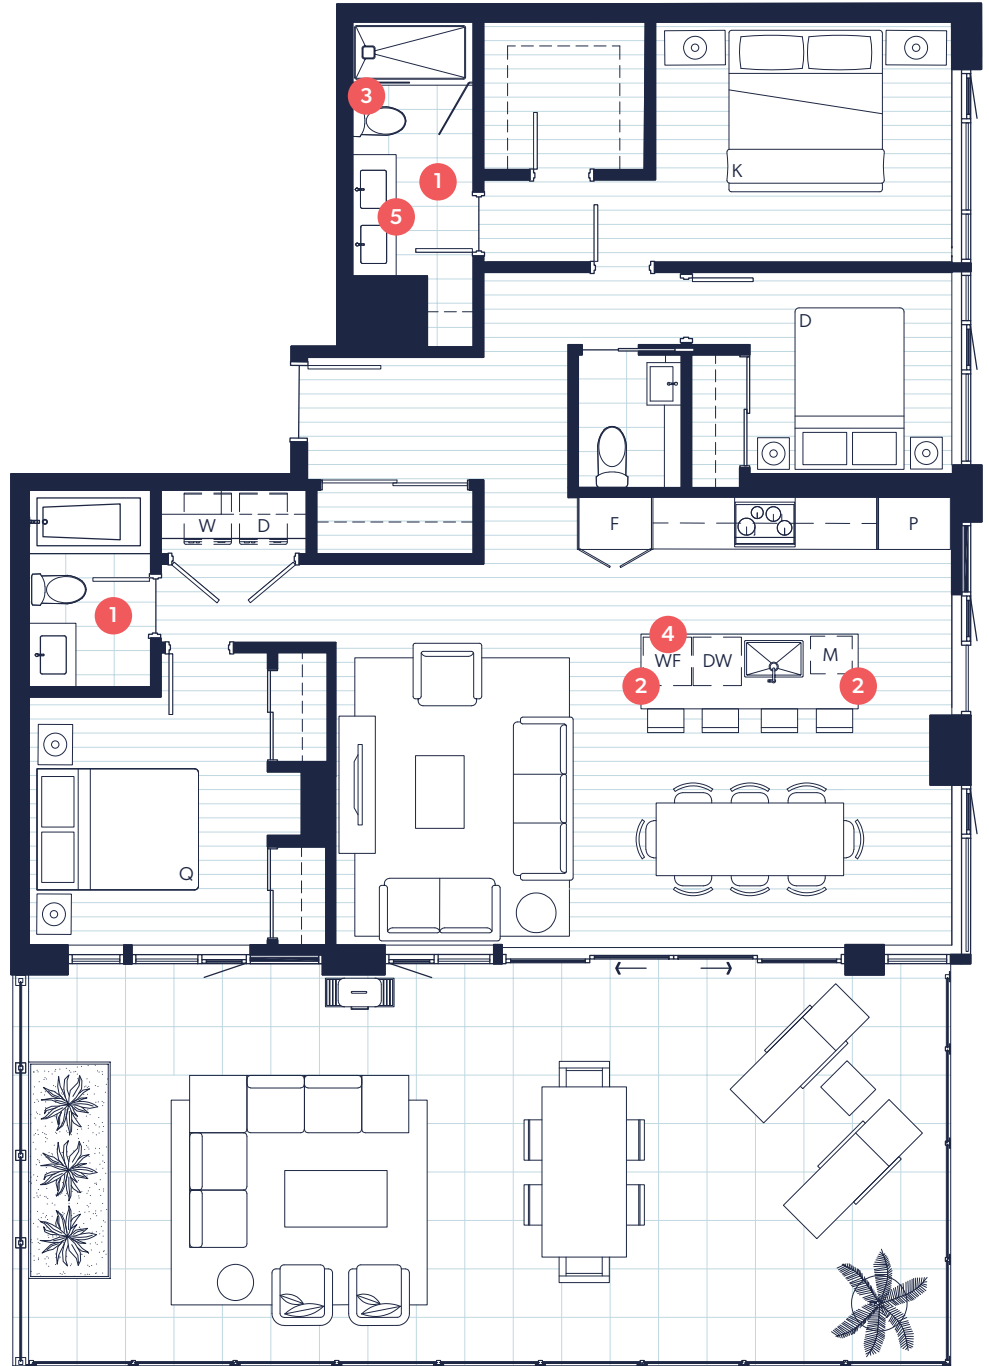

SIGNATURE NEST LIVING

A handful of Signature suites offer corner views and space, with additional features to enhance your experience of life at NEST

- 1 Heated tile floors in both bathrooms
- 2 Quartz countertop with a waterfall edge
- 3 Full tile feature wall
- 4 15" Marvel high-efficiency single zone wine fridge
- 5 Motion activated under cabinet LED light
- Nest Learning thermostat

FLOOR 12

COOK STREET

YATES STREET

SIGNATURE NEST LIVING

A handful of Signature suites offer corner views and space, with additional features to enhance your experience of life at NEST

- 1 Heated tile floors in both bathrooms
- 2 Quartz countertop with a waterfall edge
- 3 Full tile feature wall
- 4 24" Marvel high-efficiency single zone wine fridge
- 5 Motion activated under cabinet LED light
- Nest Learning thermostat

FLOOR 12

COOK STREET

YATES STREET

SIGNATURE NEST LIVING

A handful of Signature suites offer corner views and space, with additional features to enhance your experience of life at NEST

- 1** Heated tile floors in both full bathrooms
- 2** Quartz countertop with a waterfall edge
- 3** Full tile feature wall
- 4** 24" Marvel high-efficiency single zone wine fridge
- 5** Motion activated under cabinet LED light
- Nest Learning thermostat