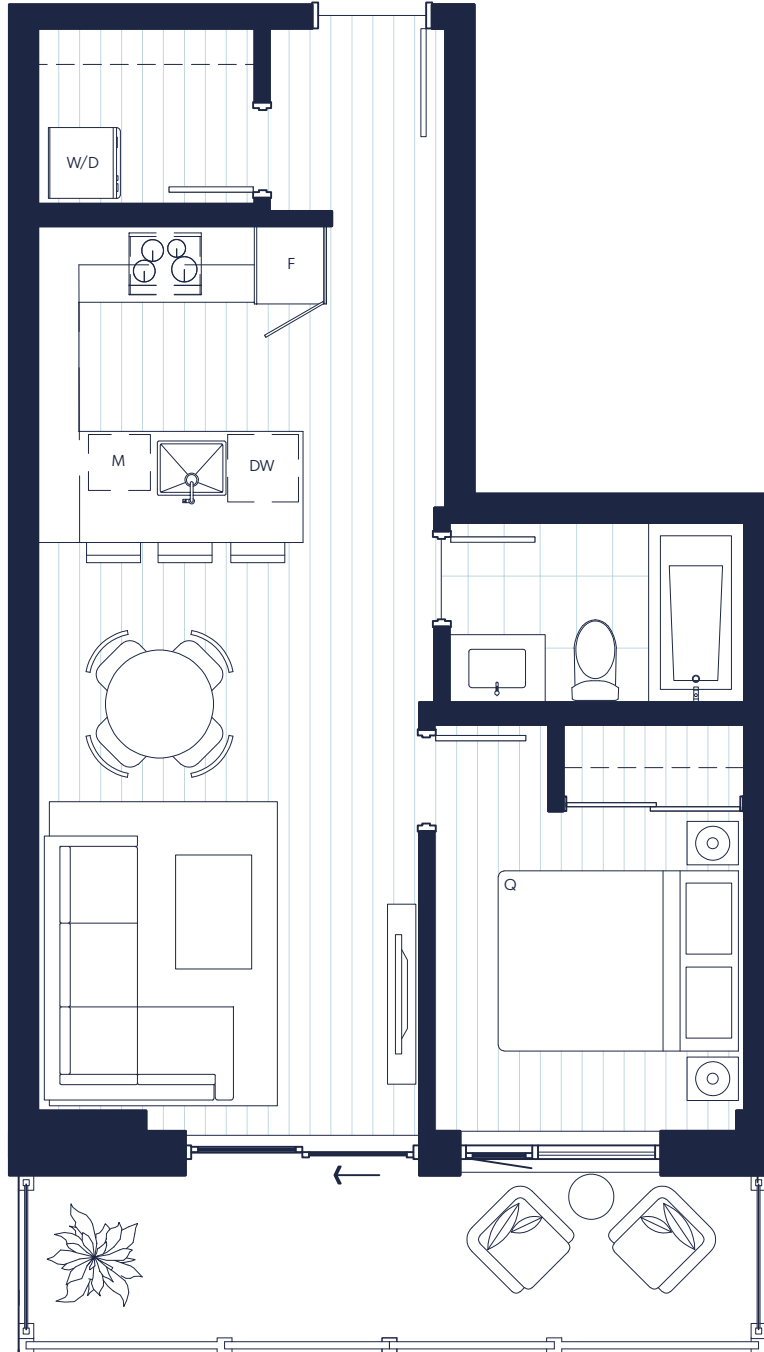

*Home 304 has terrace (200 sq. ft.)

FLOOR 3 TO 6

FLOOR 7 TO 11

COOK STREET

YATES STREET

*Homes 306 & 307 have terrace (150 sq. ft.)

FLOOR 3 TO 6

FLOOR 7 TO 11

COOK STREET

YATES STREET

FLOOR 3 TO 6

FLOOR 7 TO 11

COOK STREET

YATES STREET

*Home 309 has terrace (130 sq. ft.)

FLOOR 3 TO 6

COOK STREET

YATES STREET

SIGNATURE NEST LIVING

A handful of Signature suites offer corner views and space, with additional features to enhance your experience of life at NEST

- 1 Quartz countertop with a waterfall edge
- 2 Full tile feature wall
- 3 15" Marvel high-efficiency single zone wine fridge
- 4 Motion activated under cabinet LED light
- Nest Learning thermostat

*Home 305 has terrace (385 sq. ft.)

FLOOR 3 TO 6

FLOOR 7 TO 11

COOK STREET

YATES STREET

FLOOR 7 TO 11

COOK STREET

YATES STREET