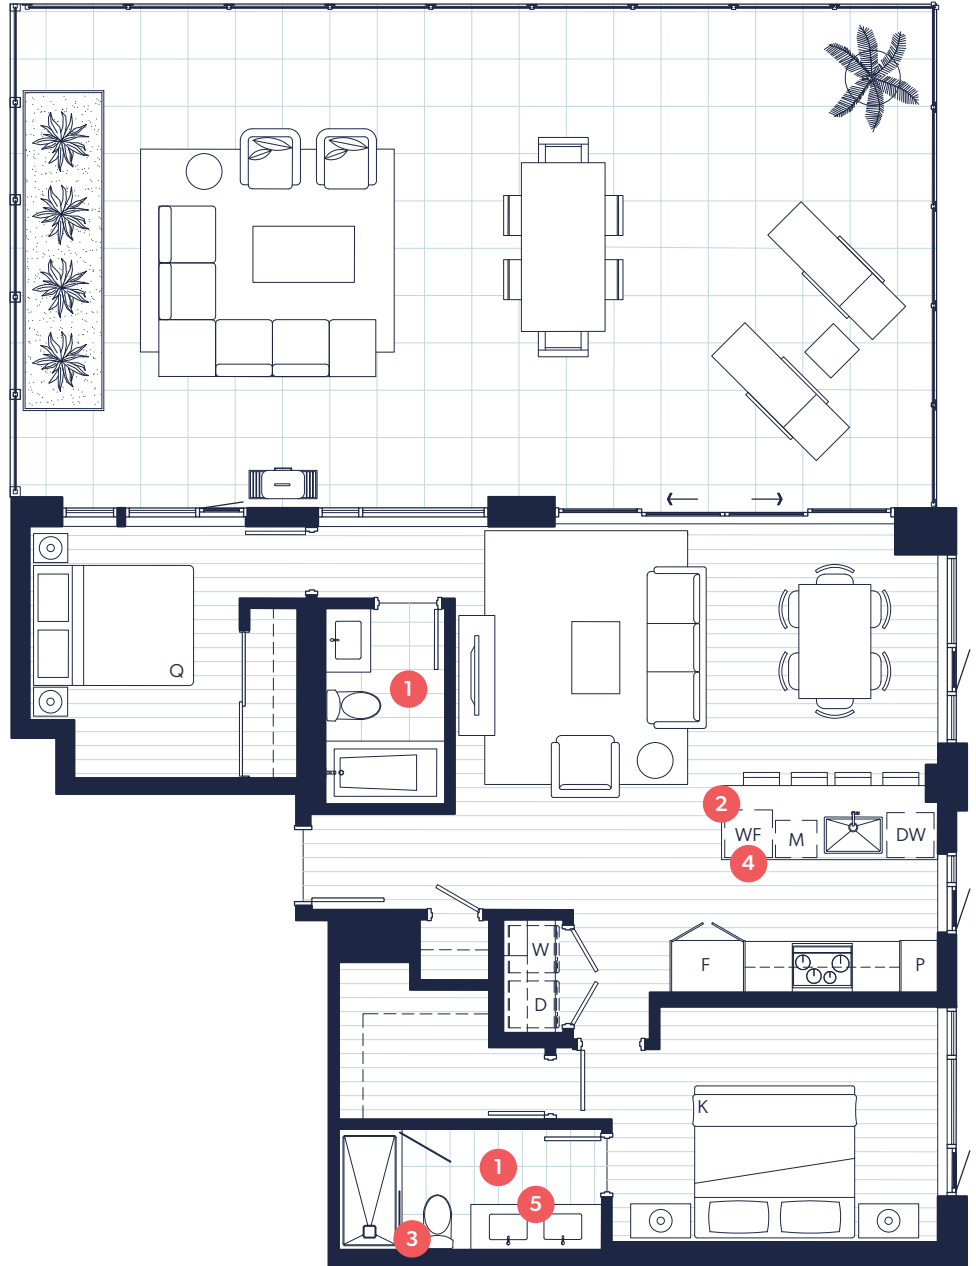

SIGNATURE NEST LIVING

A handful of Signature suites offer corner views and space, with additional features to enhance your experience of life at NEST

- 1 Heated tile floors in both bathrooms
- 2 Quartz countertop with a waterfall edge
- 3 Full tile feature wall
- 4 15" Marvel high-efficiency single zone wine fridge
- 5 Motion activated under cabinet LED light
- Nest Learning thermostat

FLOOR 7 TO 11

YATES STREET

SIGNATURE NEST LIVING

A handful of Signature suites offer corner views and space, with additional features to enhance your experience of life at NEST

- 1 Heated tile floors in both bathrooms
- 2 Quartz countertop with a waterfall edge
- 3 Full tile feature wall
- 4 24" Marvel high-efficiency single zone wine fridge
- 5 Motion activated under cabinet LED light
- Nest Learning thermostat

FLOOR 12

COOK STREET

YATES STREET

SIGNATURE NEST LIVING

A handful of Signature suites offer corner views and space, with additional features to enhance your experience of life at NEST

- 1 Heated tile floors in both bathrooms
- 2 Quartz countertop with a waterfall edge
- 3 Full tile feature wall
- 4 24" Marvel high-efficiency single zone wine fridge
- 5 Motion activated under cabinet LED light
- Nest Learning thermostat

FLOOR 12

COOK STREET

YATES STREET

SIGNATURE NEST LIVING

A handful of Signature suites offer corner views and space, with additional features to enhance your experience of life at NEST

- 1** Heated tile floors in both full bathrooms
- 2** Quartz countertop with a waterfall edge
- 3** Full tile feature wall
- 4** 24" Marvel high-efficiency single zone wine fridge
- 5** Motion activated under cabinet LED light
- Nest Learning thermostat