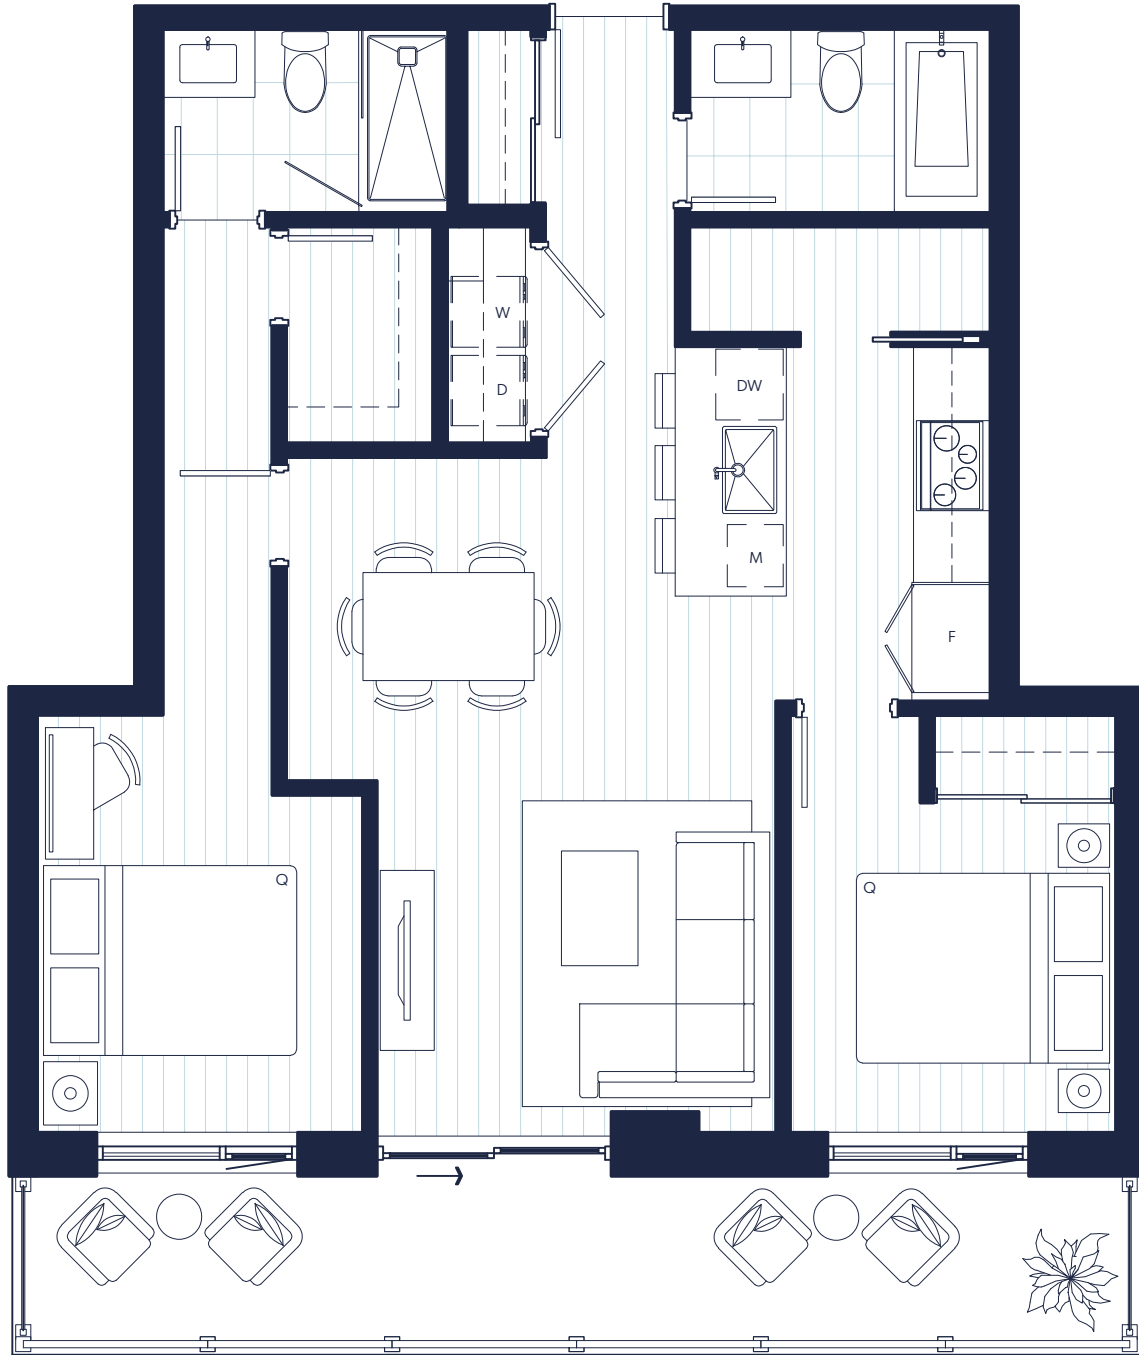

COOK STREET

YATES STREET

FLOOR 3 TO 6

FLOOR 7 TO 11

COOK STREET

YATES STREET

*Home 309 has terrace (130 sq. ft.)

FLOOR 3 TO 6

*Home 305 has terrace (385 sq. ft.)

FLOOR 3 TO 6

FLOOR 7 TO 11

COOK STREET

YATES STREET

FLOOR 7 TO 11

COOK STREET

YATES STREET

SIGNATURE NEST LIVING

A handful of Signature suites offer corner views and space, with additional features to enhance your experience of life at NEST

- 1 Heated tile floors in both bathrooms
- 2 Quartz countertop with a waterfall edge
- 3 Full tile feature wall
- 4 15" Marvel high-efficiency single zone wine fridge
- 5 Motion activated under cabinet LED light
- Nest Learning thermostat

*Home 308 has terrace (180 sq. ft.)

FLOOR 3 TO 6

YATES STREET

SIGNATURE NEST LIVING

A handful of Signature suites offer corner views and space, with additional features to enhance your experience of life at NEST