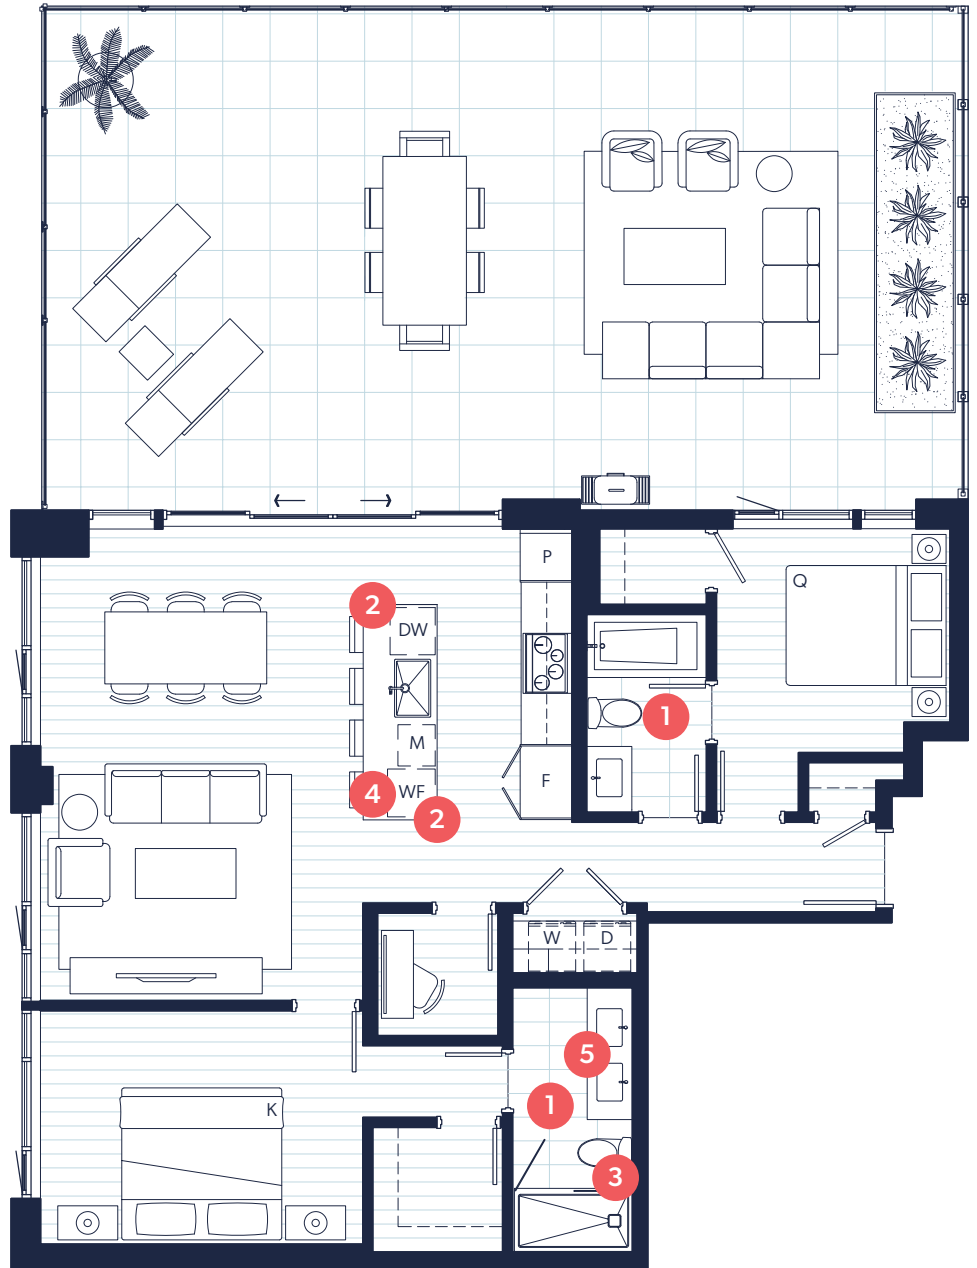

- 1 Heated tile floors in both bathrooms
- 2 Quartz countertop with a waterfall edge
- 3 Full tile feature wall
- 4 15" Marvel high-efficiency single zone wine fridge
- 5 Motion activated under cabinet LED light
- Nest Learning thermostat

FLOOR 7 TO 11

YATES STREET

SIGNATURE NEST LIVING

A handful of Signature suites offer corner views and space, with additional features to enhance your experience of life at NEST

- 1 Heated tile floors in both bathrooms
- 2 Quartz countertop with a waterfall edge
- 3 Full tile feature wall
- 4 24" Marvel high-efficiency single zone wine fridge
- 5 Motion activated under cabinet LED light
- Nest Learning thermostat

FLOOR 12

COOK STREET

YATES STREET

SIGNATURE NEST LIVING

A handful of Signature suites offer corner views and space, with additional features to enhance your experience of life at NEST

- 1 Heated tile floors in both bathrooms
- 2 Quartz countertop with a waterfall edge
- 3 Full tile feature wall
- 4 24" Marvel high-efficiency single zone wine fridge
- 5 Motion activated under cabinet LED light
- Nest Learning thermostat

FLOOR 12

COOK STREET

YATES STREET

SIGNATURE NEST LIVING

A handful of Signature suites offer corner views and space, with additional features to enhance your experience of life at NEST

- 1** Heated tile floors in both full bathrooms
- 2** Quartz countertop with a waterfall edge
- 3** Full tile feature wall
- 4** 24" Marvel high-efficiency single zone wine fridge
- 5** Motion activated under cabinet LED light
- Nest Learning thermostat