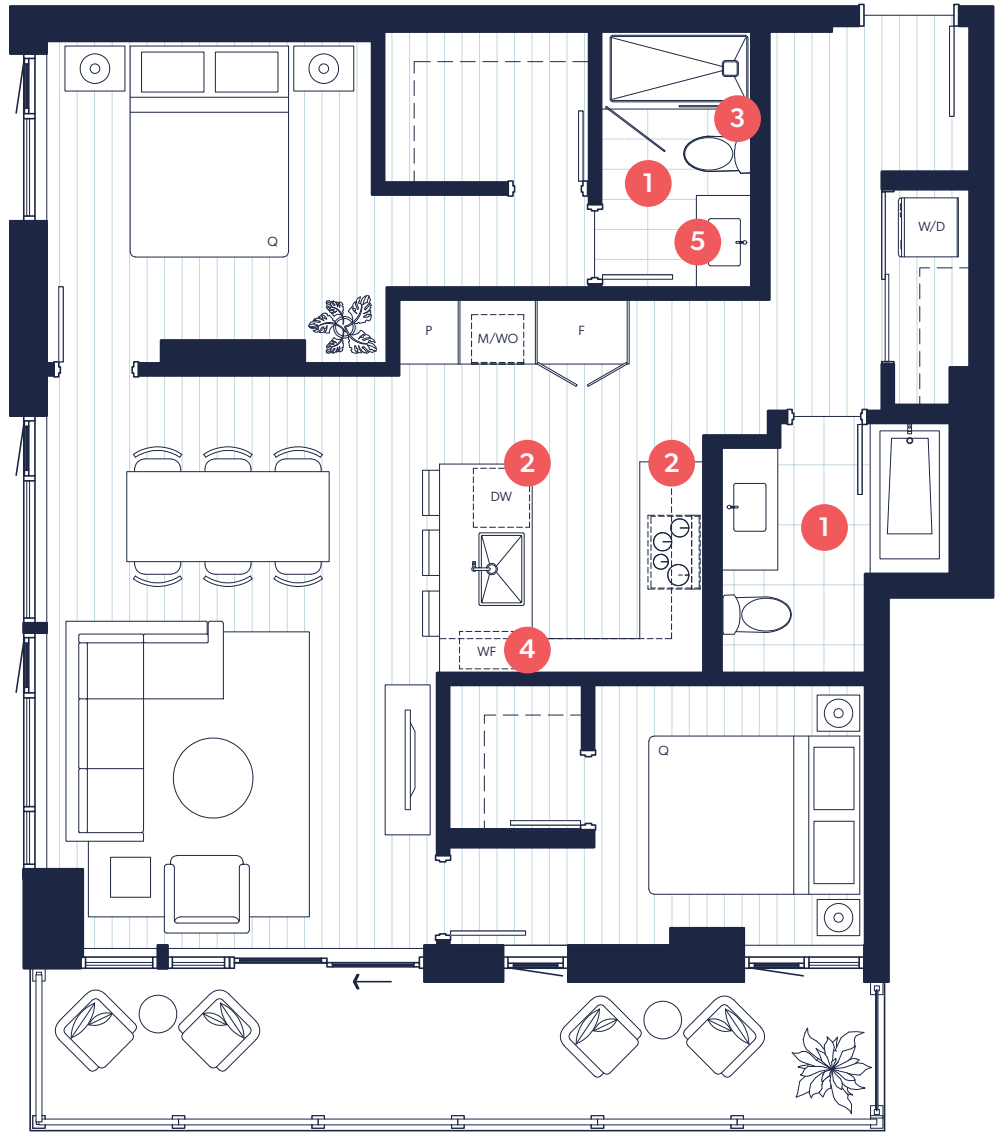

SIGNATURE NEST LIVING

A handful of Signature suites offer corner views and space, with additional features to enhance your experience of life at NEST

- 1 Heated tile floors in both bathrooms
- 2 Quartz countertop with a waterfall edge
- 3 Full tile feature wall
- 4 15" Marvel high-efficiency single zone wine fridge
- 5 Motion activated under cabinet LED light
- Nest Learning thermostat

*Home 308 has terrace (180 sq. ft.)

FLOOR 3 TO 6

YATES STREET

SIGNATURE NEST LIVING

A handful of Signature suites offer corner views and space, with additional features to enhance your experience of life at NEST

- 1 Heated tile floors in both bathrooms
- 2 Quartz countertop with a waterfall edge
- 3 Full tile feature wall
- 4 15" Marvel high-efficiency single zone wine fridge
- 5 Motion activated under cabinet LED light
- Nest Learning thermostat

FLOOR 7 TO 11

YATES STREET

SIGNATURE NEST LIVING

A handful of Signature suites offer corner views and space, with additional features to enhance your experience of life at NEST

- 1 Heated tile floors in both bathrooms
- 2 Quartz countertop with a waterfall edge
- 3 Full tile feature wall
- 4 24" Marvel high-efficiency single zone wine fridge
- 5 Motion activated under cabinet LED light
- Nest Learning thermostat