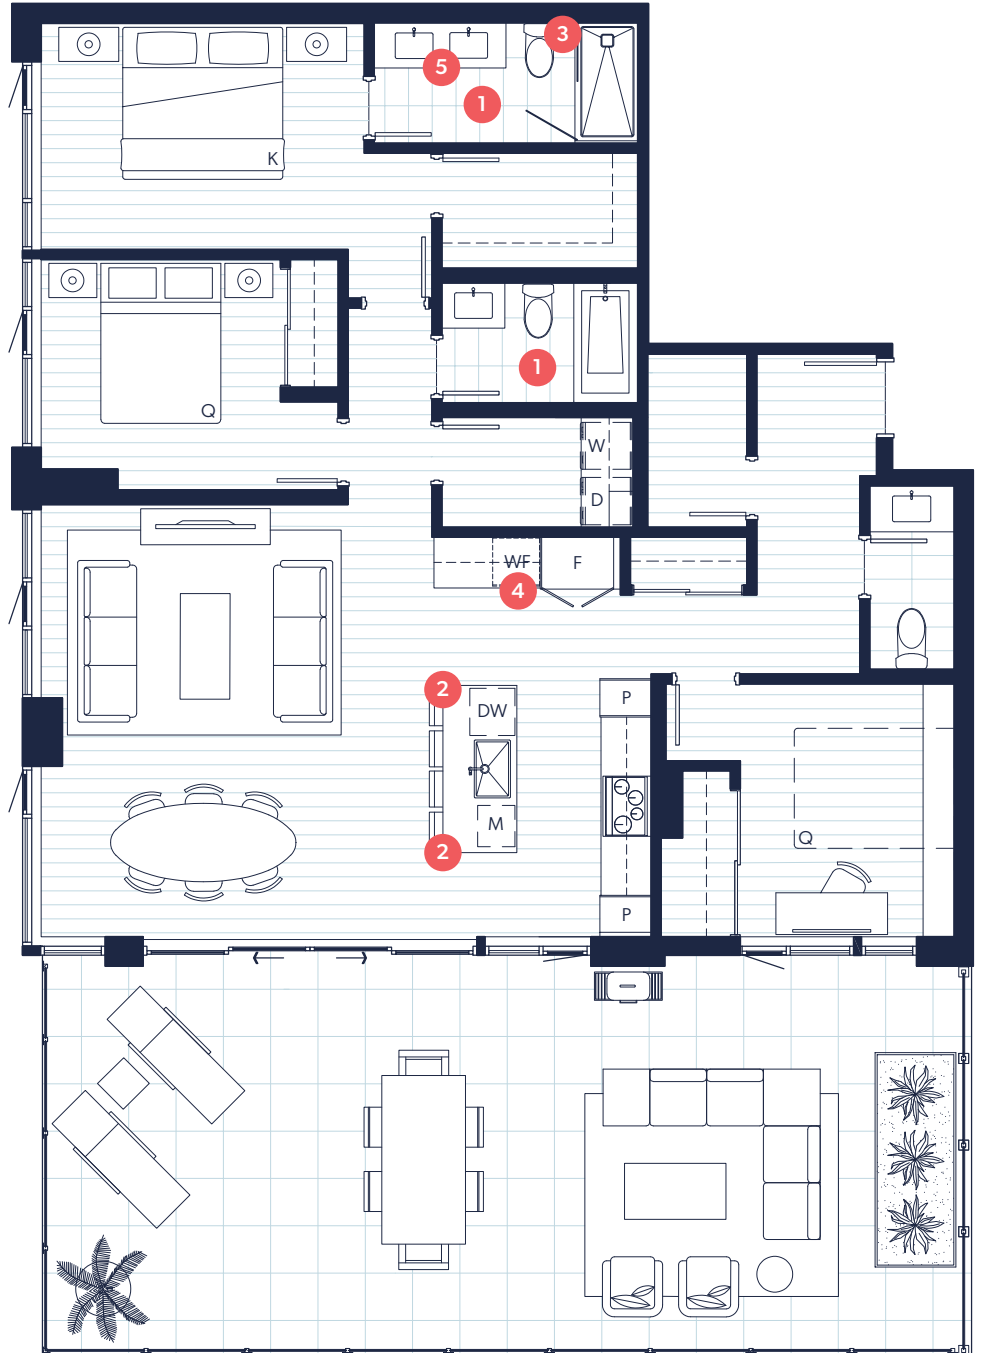

SIGNATURE NEST LIVING

A handful of Signature suites offer corner views and space, with additional features to enhance your experience of life at NEST

- 1 Heated tile floors in both bathrooms
- 2 Quartz countertop with a waterfall edge
- 3 Full tile feature wall
- 4 15" Marvel high-efficiency single zone wine fridge
- 5 Motion activated under cabinet LED light
- Nest Learning thermostat

- 1 Heated tile floors in both bathrooms
- 2 Quartz countertop with a waterfall edge
- 3 Full tile feature wall
- 4 15" Marvel high-efficiency single zone wine fridge
- 5 Motion activated under cabinet LED light
- Nest Learning thermostat

FLOOR 12

COOK STREET

YATES STREET

SIGNATURE NEST LIVING

A handful of Signature suites offer corner views and space, with additional features to enhance your experience of life at NEST

- 1** Heated tile floors in both full bathrooms
- 2** Quartz countertop with a waterfall edge
- 3** Full tile feature wall
- 4** 24" Marvel high-efficiency single zone wine fridge
- 5** Motion activated under cabinet LED light
- Nest Learning thermostat