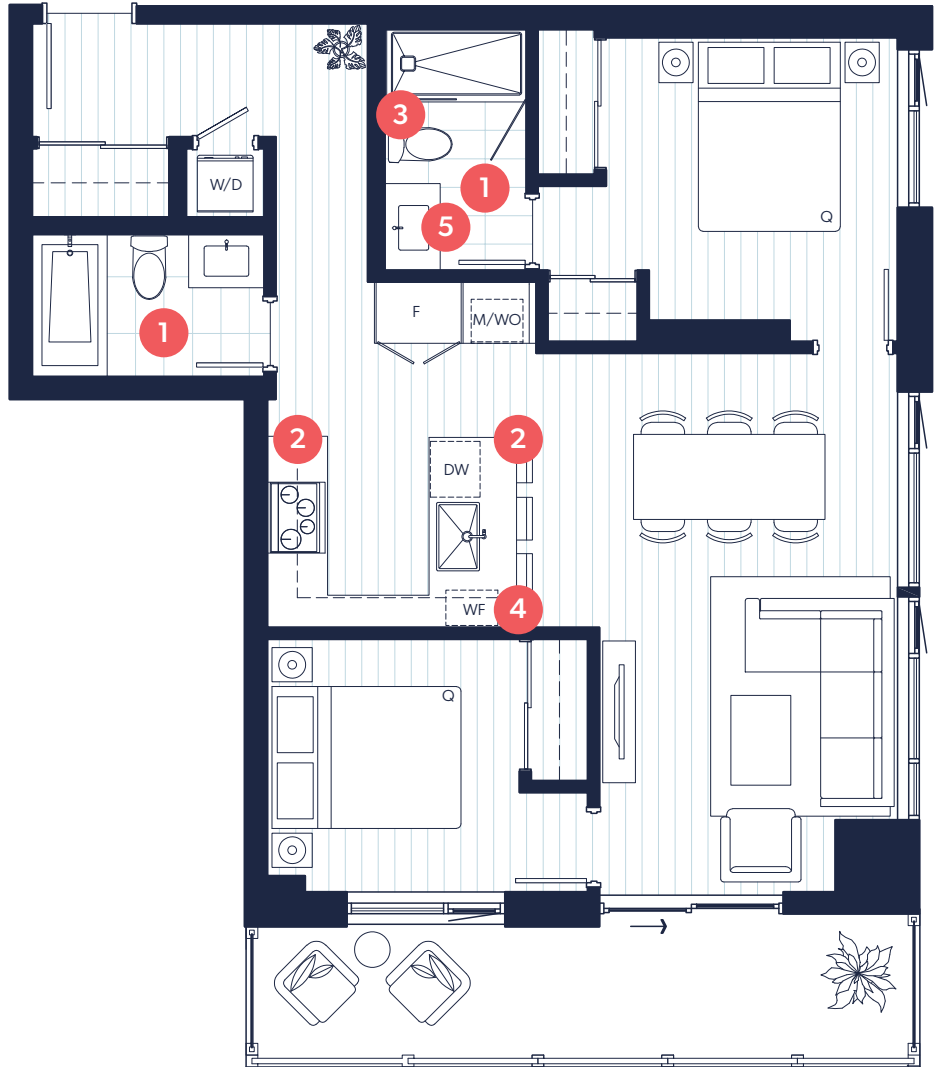

COOK STREET

YATES STREET

SIGNATURE NEST LIVING

A handful of Signature suites offer corner views and space, with additional features to enhance your experience of life at NEST

- 1 Quartz countertop with a waterfall edge
- 2 Full tile feature wall
- 3 15" Marvel high-efficiency single zone wine fridge
- 4 Motion activated under cabinet LED light
- Nest Learning thermostat

*Home 305 has terrace (385 sq. ft.)

FLOOR 3 TO 6

FLOOR 7 TO 11

COOK STREET

YATES STREET

FLOOR 7 TO 11

COOK STREET

YATES STREET

SIGNATURE NEST LIVING

A handful of Signature suites offer corner views and space, with additional features to enhance your experience of life at NEST

- 1 Heated tile floors in both bathrooms
- 2 Quartz countertop with a waterfall edge
- 3 Full tile feature wall
- 4 15" Marvel high-efficiency single zone wine fridge
- 5 Motion activated under cabinet LED light
- Nest Learning thermostat

*Home 308 has terrace (180 sq. ft.)

FLOOR 3 TO 6

YATES STREET

SIGNATURE NEST LIVING

A handful of Signature suites offer corner views and space, with additional features to enhance your experience of life at NEST