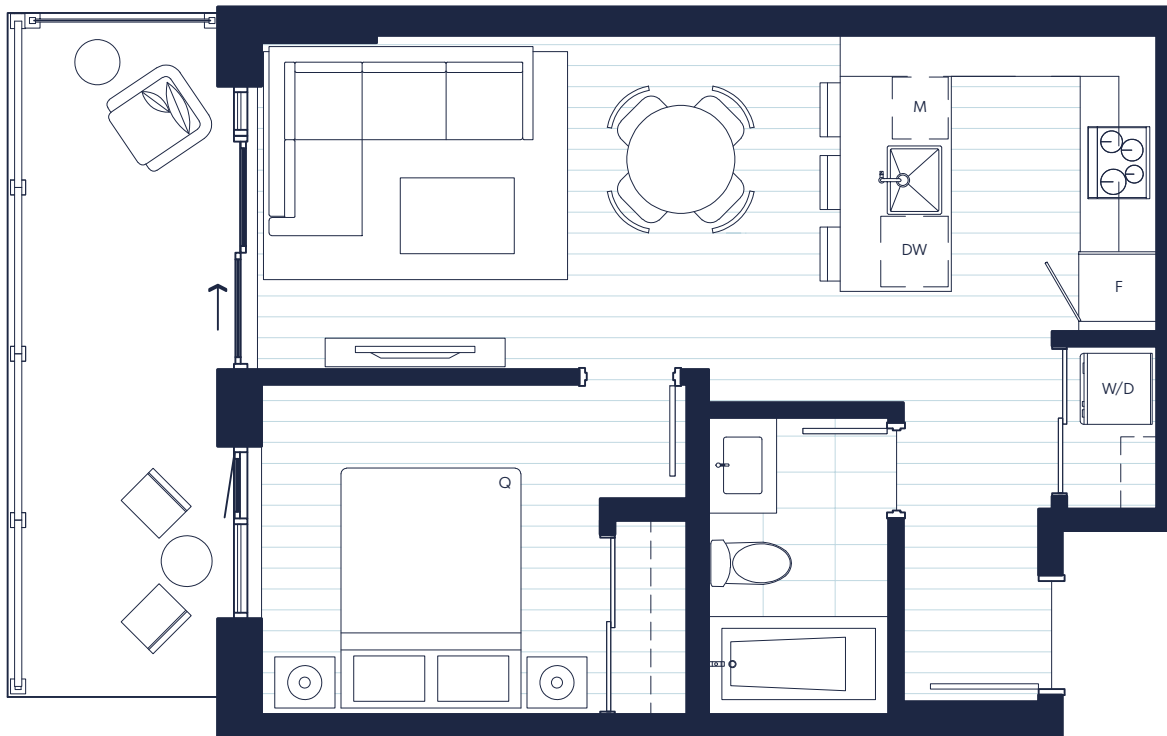

*Home 304 has terrace (200 sq. ft.)

FLOOR 3 TO 6

FLOOR 7 TO 11

COOK STREET

YATES STREET

*Homes 306 & 307 have terrace (150 sq. ft.)

FLOOR 3 TO 6

FLOOR 7 TO 11

COOK STREET

YATES STREET

FLOOR 3 TO 6

FLOOR 7 TO 11

COOK STREET

YATES STREET

*Home 309 has terrace (130 sq. ft.)

FLOOR 3 TO 6

COOK STREET

YATES STREET

SIGNATURE NEST LIVING

A handful of Signature suites offer corner views and space, with additional features to enhance your experience of life at NEST

- 1 Quartz countertop with a waterfall edge
- 2 Full tile feature wall
- 3 15" Marvel high-efficiency single zone wine fridge
- 4 Motion activated under cabinet LED light
- Nest Learning thermostat

*Home 305 has terrace (385 sq. ft.)

FLOOR 3 TO 6

FLOOR 7 TO 11

COOK STREET

YATES STREET

FLOOR 7 TO 11

COOK STREET

YATES STREET