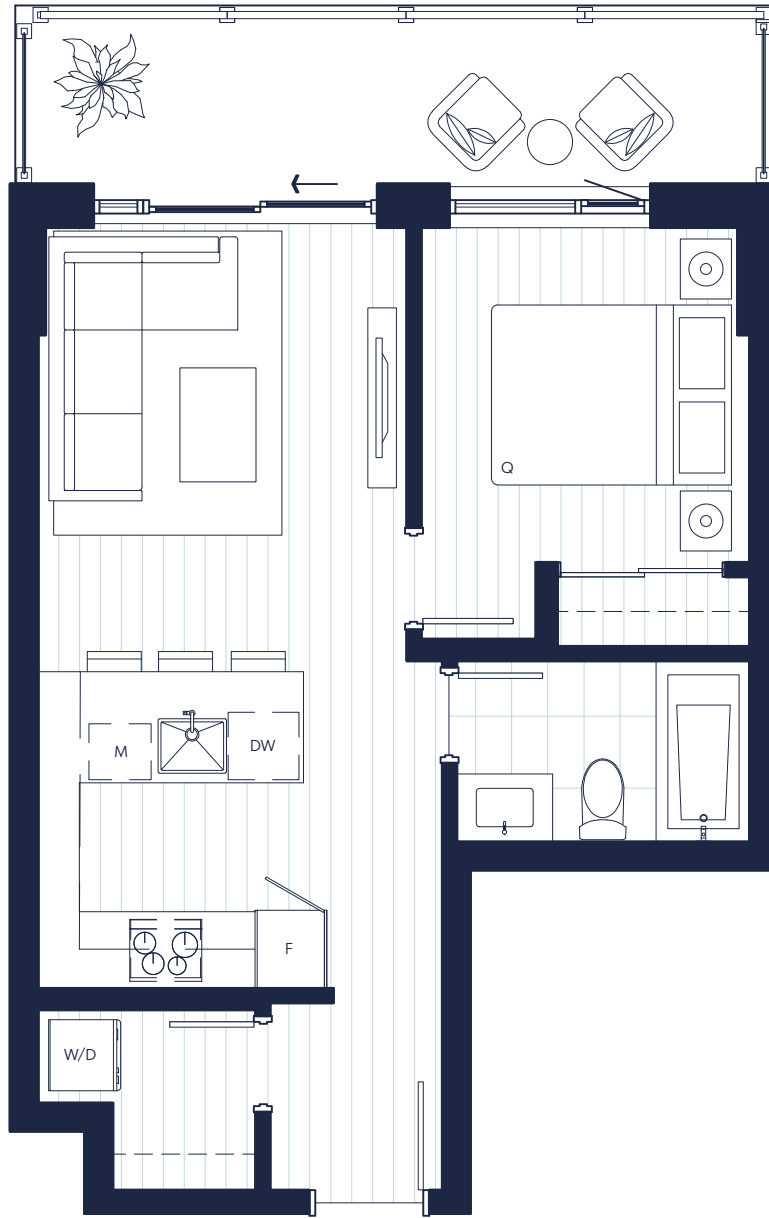

*Home 304 has terrace (200 sq. ft.)

FLOOR 3 TO 6

FLOOR 7 TO 11

COOK STREET

YATES STREET

*Homes 306 & 307 have terrace (150 sq. ft.)

FLOOR 3 TO 6

FLOOR 7 TO 11

COOK STREET

YATES STREET

FLOOR 3 TO 6

FLOOR 7 TO 11

COOK STREET

YATES STREET

*Home 309 has terrace (130 sq. ft.)

FLOOR 3 TO 6

COOK STREET

YATES STREET

SIGNATURE NEST LIVING

A handful of Signature suites offer corner views and space, with additional features to enhance your experience of life at NEST

- 1 Quartz countertop with a waterfall edge
- 2 Full tile feature wall
- 3 15" Marvel high-efficiency single zone wine fridge
- 4 Motion activated under cabinet LED light
- Nest Learning thermostat

*Home 305 has terrace (385 sq. ft.)

FLOOR 3 TO 6

FLOOR 7 TO 11

COOK STREET

YATES STREET

FLOOR 7 TO 11

COOK STREET

YATES STREET