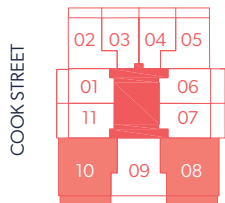

FLOOR 7 TO 11