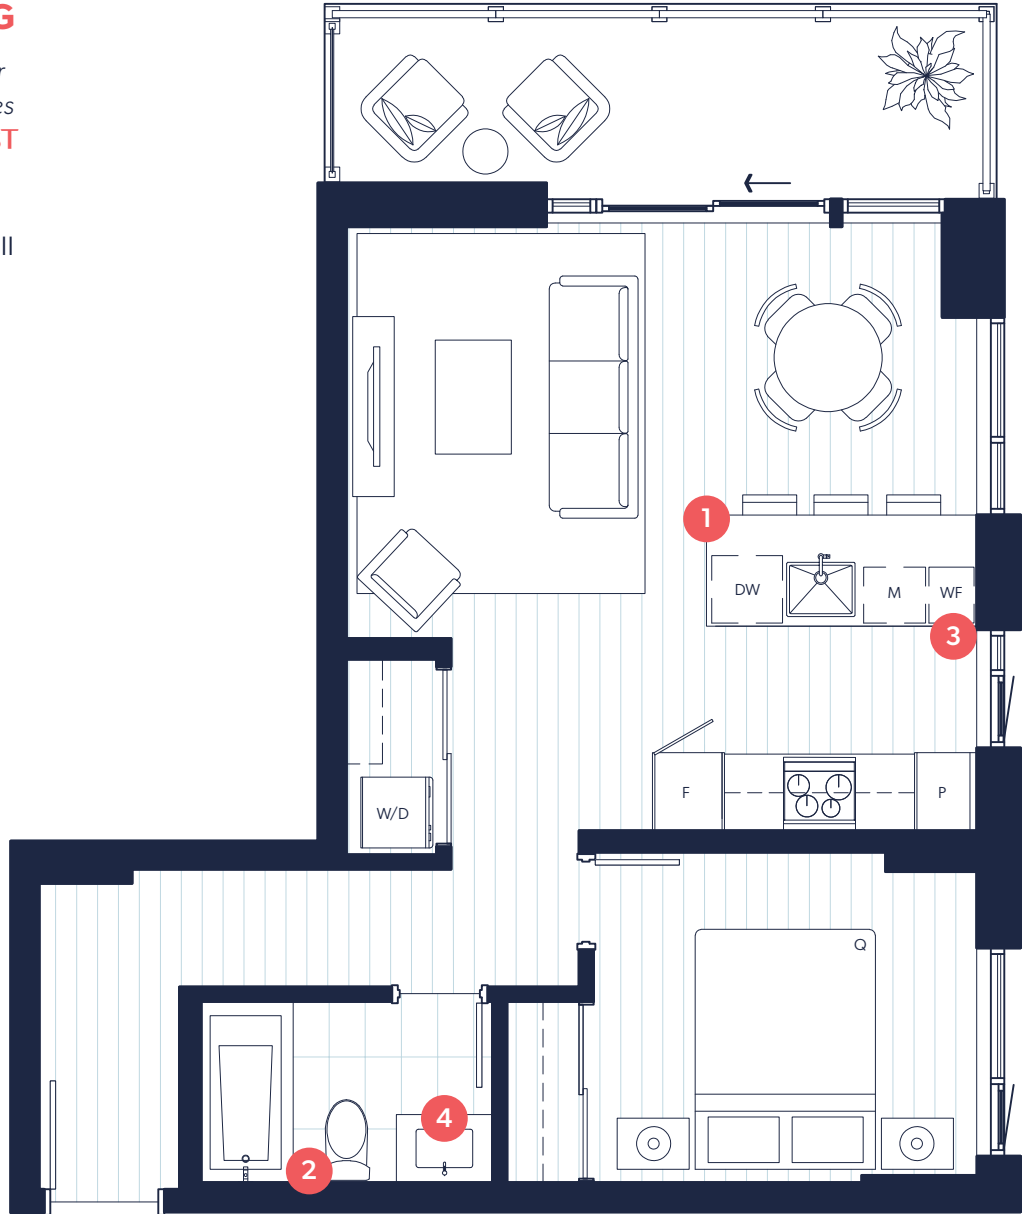

COOK STREET

YATES STREET

FLOOR 3 TO 6

FLOOR 7 TO 11

COOK STREET

YATES STREET

*Home 309 has terrace (130 sq. ft.)

FLOOR 3 TO 6

COOK STREET

YATES STREET

SIGNATURE NEST LIVING

A handful of Signature suites offer corner views and space, with additional features to enhance your experience of life at NEST

- 1 Quartz countertop with a waterfall edge
- 2 Full tile feature wall
- 3 15" Marvel high-efficiency single zone wine fridge
- 4 Motion activated under cabinet LED light
- Nest Learning thermostat

*Home 305 has terrace (385 sq. ft.)

FLOOR 3 TO 6

FLOOR 7 TO 11

COOK STREET

YATES STREET

FLOOR 7 TO 11

COOK STREET

YATES STREET

SIGNATURE NEST LIVING

A handful of Signature suites offer corner views and space, with additional features to enhance your experience of life at NEST

- 1 Heated tile floors in both bathrooms
- 2 Quartz countertop with a waterfall edge
- 3 Full tile feature wall
- 4 15" Marvel high-efficiency single zone wine fridge
- 5 Motion activated under cabinet LED light
- Nest Learning thermostat