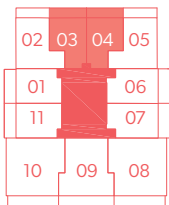

*Home 304 has terrace (200 sq. ft.)

FLOOR 3 TO 6

FLOOR 7 TO 11

COOK STREET

YATES STREET

*Homes 306 & 307 have terrace (150 sq. ft.)

FLOOR 3 TO 6

FLOOR 7 TO 11

COOK STREET

YATES STREET

FLOOR 3 TO 6

FLOOR 7 TO 11

COOK STREET

YATES STREET

*Home 309 has terrace (130 sq. ft.)

FLOOR 3 TO 6

*Home 305 has terrace (385 sq. ft.)

FLOOR 3 TO 6

FLOOR 7 TO 11

COOK STREET

YATES STREET

FLOOR 7 TO 11

COOK STREET

YATES STREET