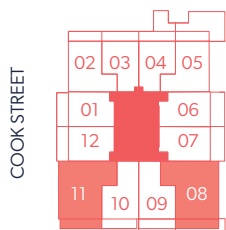

COOK STREET

YATES STREET

FLOOR 3 TO 6

FLOOR 7 TO 11

COOK STREET

YATES STREET

*Home 309 has terrace (130 sq. ft.)

FLOOR 3 TO 6

*Home 305 has terrace (385 sq. ft.)

FLOOR 3 TO 6

FLOOR 7 TO 11

COOK STREET

YATES STREET

FLOOR 7 TO 11

COOK STREET

YATES STREET

*Home 308 has terrace (180 sq. ft.)

FLOOR 3 TO 6

YATES STREET

SIGNATURE NEST LIVING

A handful of Signature suites offer corner views and space, with additional features to enhance your experience of life at NEST