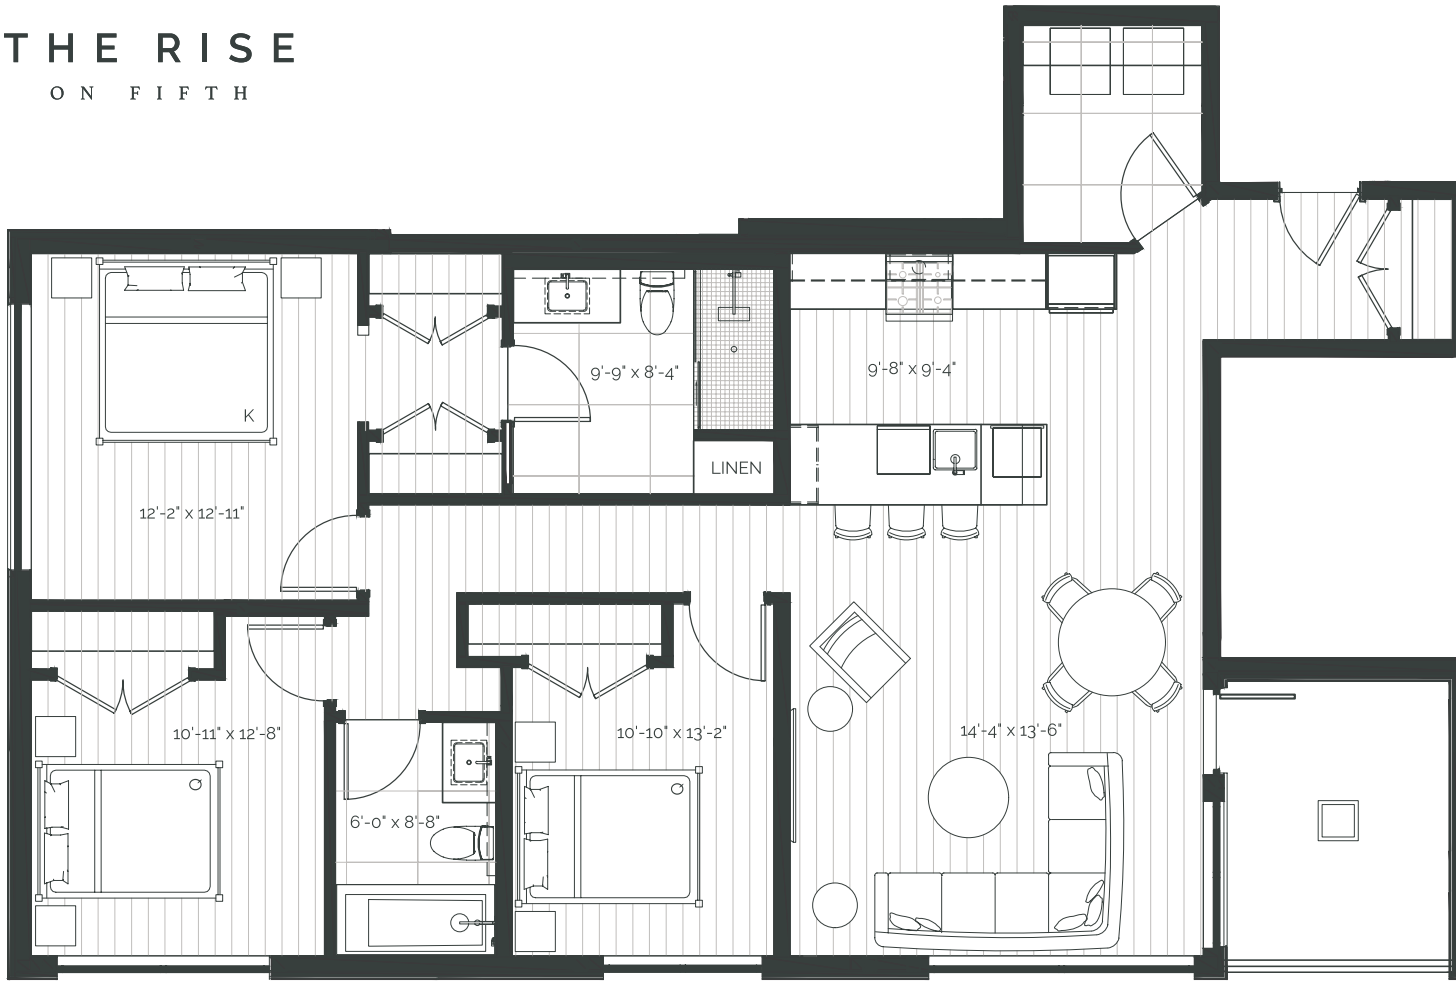

THE RISE
ON FIFTH

Suite 101 – Studio

SUITE AREA: 480 FT² | PATIO AREA: 196 FT²

THE RISE
ON FIFTH

Suite 102 – 2 Bedroom

SUITE AREA: 1115 FT² | PATIO AREA: 341 FT²

THE RISE
ON FIFTH

Suite 103 – 2 Bedroom

SUITE AREA: 1107 FT² | PATIO AREA: 341 FT²

THE RISE
ON FIFTH

Suite 104 – 1 Bedroom

SUITE AREA: 865 FT² | PATIO AREA: 384 FT²

THE RISE
ON FIFTH

Suite 105 – 3 Bedroom

SUITE AREA: 1351 FT² | PATIO AREA: 99 FT²

THE RISE
ON FIFTH

Suite 106 – 3 Bedroom + Den

SUITE AREA: 1391 FT² | PATIO AREA: 196 FT²

THE RISE
ON FIFTH

Suite 107 – 3 Bedroom + Den

SUITE AREA: 1391 FT² | PATIO AREA: 196 FT²

THE RISE
ON FIFTH

Suite 108 – 3 Bedroom

SUITE AREA: 1301 FT² | PATIO AREA: 84 FT²

THE RISE
ON FIFTH

Suite 201 – 2 Bedroom

SUITE AREA: 1014 FT² | PATIO AREA: 351 FT²

THE RISE
ON FIFTH

Suite 202 – 2 Bedroom

SUITE AREA: 1108 FT² | PATIO AREA: 341 FT²