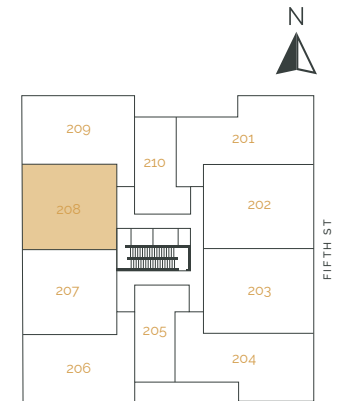

SUITE AREA: 1301 FT² | PATIO AREA: 84 FT²

THE RISE
ON FIFTH

Suite 201 – 2 Bedroom

SUITE AREA: 1014 FT² | PATIO AREA: 351 FT²

THE RISE
ON FIFTH

Suite 202 – 2 Bedroom

SUITE AREA: 1108 FT² | PATIO AREA: 341 FT²

THE RISE
ON FIFTH

Suite 203 – 2 Bedroom

SUITE AREA: 1108 FT² | PATIO AREA: 341 FT²

THE RISE
ON FIFTH

Suite 204 – 2 Bedroom

SUITE AREA: 1031 FT² | PATIO AREA: 351 FT²

THE RISE
ON FIFTH

Suite 205 – 1 Bedroom

SUITE AREA: 634 FT² | PATIO AREA: 48 FT²

THE RISE
ON FIFTH

Suite 206 – 2 Bedroom

SUITE AREA: 1201 FT² | PATIO AREA: 87 FT²

THE RISE
ON FIFTH

Suite 207 – 2 Bedroom + Den

SUITE AREA: 1109 FT² | PATIO AREA: 143 FT²

THE RISE
ON FIFTH

Suite 208 – 2 Bedroom + Den

SUITE AREA: 1105 FT² | PATIO AREA: 143 FT²

THE RISE
ON FIFTH

Suite 209 – 2 Bedroom

SUITE AREA: 1205 FT² | PATIO AREA: 87 FT²

THE RISE
ON FIFTH

Suite 210 – 1 Bedroom