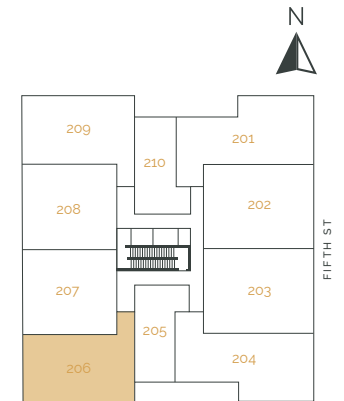

SUITE AREA: 1301 FT² | PATIO AREA: 84 FT²

THE RISE
ON FIFTH

Suite 201 – 2 Bedroom

SUITE AREA: 1014 FT² | PATIO AREA: 351 FT²

THE RISE
ON FIFTH

Suite 202 – 2 Bedroom

SUITE AREA: 1108 FT² | PATIO AREA: 341 FT²

THE RISE
ON FIFTH

Suite 203 – 2 Bedroom

SUITE AREA: 1108 FT² | PATIO AREA: 341 FT²

THE RISE
ON FIFTH

Suite 204 – 2 Bedroom

SUITE AREA: 1031 FT² | PATIO AREA: 351 FT²

THE RISE
ON FIFTH

Suite 205 – 1 Bedroom

SUITE AREA: 634 FT² | PATIO AREA: 48 FT²

THE RISE
ON FIFTH

Suite 206 – 2 Bedroom

SUITE AREA: 1201 FT² | PATIO AREA: 87 FT²

THE RISE
ON FIFTH

Suite 207 – 2 Bedroom + Den

SUITE AREA: 1109 FT² | PATIO AREA: 143 FT²

THE RISE
ON FIFTH

Suite 208 – 2 Bedroom + Den

SUITE AREA: 1105 FT² | PATIO AREA: 143 FT²

THE RISE
ON FIFTH

Suite 209 – 2 Bedroom

SUITE AREA: 1205 FT² | PATIO AREA: 87 FT²

THE RISE
ON FIFTH

Suite 210 – 1 Bedroom