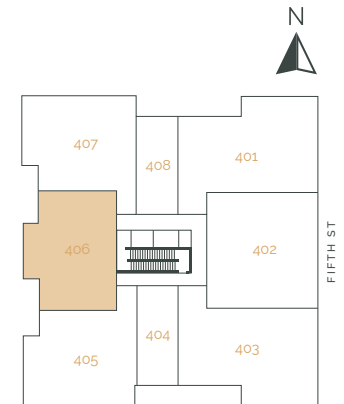

SUITE AREA: 650 FT² | PATIO AREA: 48 FT²

THE RISE
ON FIFTH

Suite 401 – 2 Bedroom

SUITE AREA: 1204 FT² | PATIO AREA: 777 FT²

THE RISE
ON FIFTH

Suite 402 – 2 Bedroom + Den

SUITE AREA: 1316 FT² | PATIO AREA: 685 FT²

THE RISE
ON FIFTH

Suite 403 – 2 Bedroom

SUITE AREA: 1223 FT² | PATIO AREA: 777 FT²

THE RISE
ON FIFTH

Suite 404 – 1 Bedroom

SUITE AREA: 567 FT² | PATIO AREA: 49 FT²

THE RISE
ON FIFTH

Suite 405 – 2 Bedroom

SUITE AREA: 1310 FT² | PATIO AREA: 199 + 111 + 55 FT²

THE RISE
ON FIFTH

Suite 406 – 2 Bedroom + Den

SUITE AREA: 1367 FT² | PATIO AREA: 218 FT²

THE RISE
ON FIFTH

Suite 407 – 2 Bedroom

SUITE AREA: 1316 FT² | PATIO AREA: 199 + 111 + 55 FT²