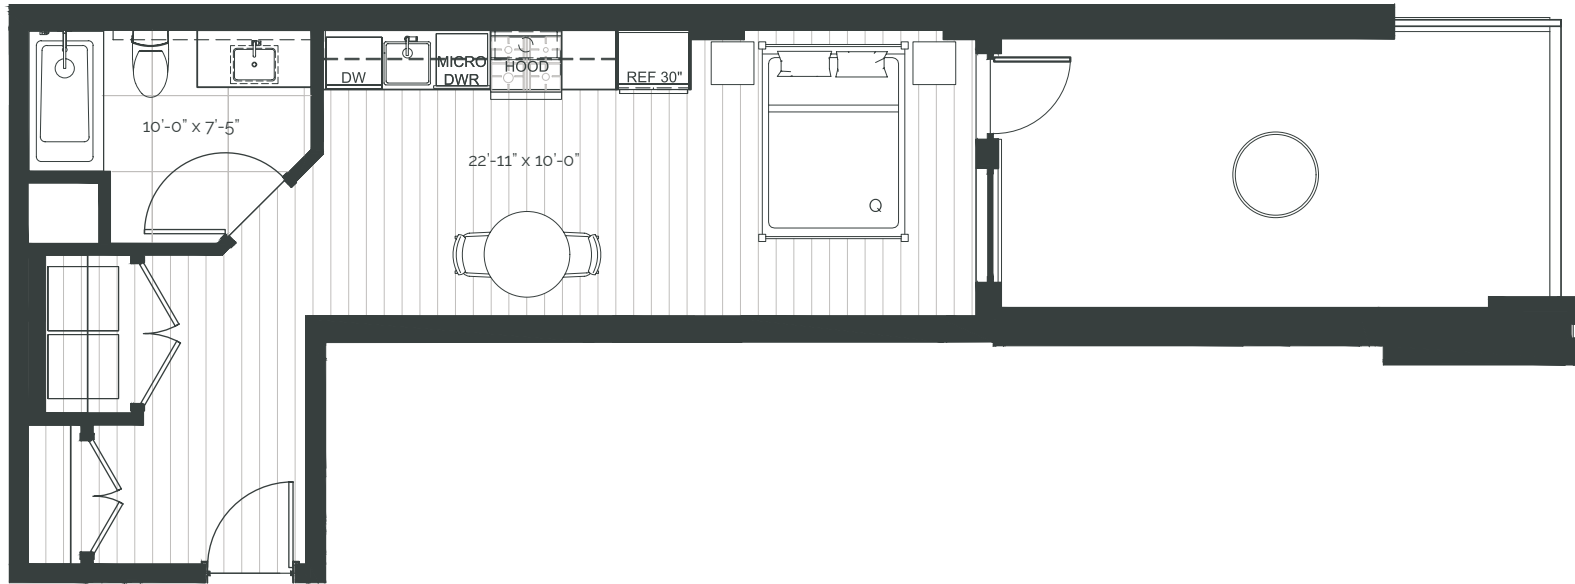

THE RISE
ON FIFTH

Suite 101 – Studio

SUITE AREA: 480 FT² | PATIO AREA: 196 FT²

THE RISE
ON FIFTH

Suite 102 – 2 Bedroom

SUITE AREA: 1115 FT² | PATIO AREA: 341 FT²

THE RISE
ON FIFTH

Suite 103 – 2 Bedroom

SUITE AREA: 1107 FT² | PATIO AREA: 341 FT²

THE RISE
ON FIFTH

Suite 104 – 1 Bedroom

SUITE AREA: 865 FT² | PATIO AREA: 384 FT²

THE RISE
ON FIFTH

Suite 105 – 3 Bedroom

SUITE AREA: 1351 FT² | PATIO AREA: 99 FT²

THE RISE
ON FIFTH

Suite 106 – 3 Bedroom + Den

SUITE AREA: 1391 FT² | PATIO AREA: 196 FT²

THE RISE
ON FIFTH

Suite 107 – 3 Bedroom + Den

SUITE AREA: 1391 FT² | PATIO AREA: 196 FT²

THE RISE
ON FIFTH

Suite 108 – 3 Bedroom