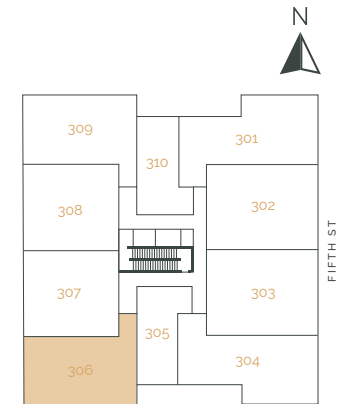

THE RISE
ON FIFTH

Suite 208 – 2 Bedroom + Den

SUITE AREA: 1105 FT² | PATIO AREA: 143 FT²

THE RISE
ON FIFTH

Suite 209 – 2 Bedroom

SUITE AREA: 1205 FT² | PATIO AREA: 87 FT²

THE RISE
ON FIFTH

Suite 210 – 1 Bedroom

SUITE AREA: 650 FT² | PATIO AREA: 48 FT²

THE RISE
ON FIFTH

Suite 301 – 2 Bedroom

SUITE AREA: 1014 FT² | PATIO AREA: 351 FT²

THE RISE
ON FIFTH

Suite 302 – 2 Bedroom

SUITE AREA: 1108 FT² | PATIO AREA: 341 FT²

THE RISE
ON FIFTH

Suite 303 – 2 Bedroom

SUITE AREA: 1108 FT² | PATIO AREA: 341 FT²

THE RISE
ON FIFTH

Suite 304 – 2 Bedroom

SUITE AREA: 1031 FT² | PATIO AREA: 351 FT²

THE RISE
ON FIFTH

Suite 305 – 1 Bedroom

SUITE AREA: 634 FT² | PATIO AREA: 48 FT²

THE RISE
ON FIFTH

Suite 306 – 2 Bedroom

SUITE AREA: 1201 FT² | PATIO AREA: 87 FT²

THE RISE
ON FIFTH

Suite 307 – 2 Bedroom + Den

SUITE AREA: 1109 FT² | PATIO AREA: 143 FT²