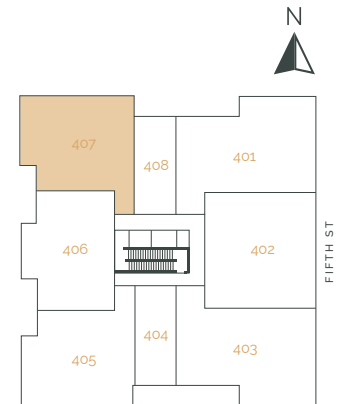

SUITE AREA: 1107 FT² | PATIO AREA: 341 FT²

THE RISE
ON FIFTH

Suite 104 – 1 Bedroom

SUITE AREA: 865 FT² | PATIO AREA: 384 FT²

THE RISE
ON FIFTH

Suite 105 – 3 Bedroom

SUITE AREA: 1351 FT² | PATIO AREA: 99 FT²

THE RISE
ON FIFTH

Suite 403 – 2 Bedroom

SUITE AREA: 1223 FT² | PATIO AREA: 777 FT²

THE RISE
ON FIFTH

Suite 404 – 1 Bedroom

SUITE AREA: 567 FT² | PATIO AREA: 49 FT²

THE RISE
ON FIFTH

Suite 405 – 2 Bedroom

SUITE AREA: 1310 FT² | PATIO AREA: 199 + 111 + 55 FT²

THE RISE
ON FIFTH

Suite 406 – 2 Bedroom + Den

SUITE AREA: 1367 FT² | PATIO AREA: 218 FT²

THE RISE
ON FIFTH

Suite 407 – 2 Bedroom

SUITE AREA: 1316 FT² | PATIO AREA: 199 + 111 + 55 FT²

THE RISE
ON FIFTH

Suite 408 – 1 Bedroom

SUITE AREA: 587 FT² | PATIO AREA: 49 FT²