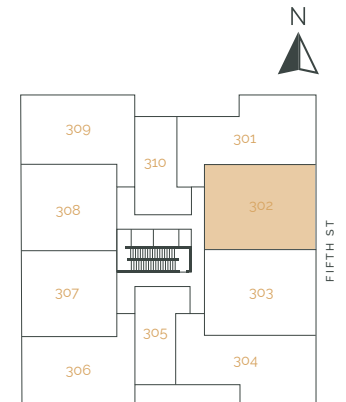

SUITE AREA: 634 FT² | PATIO AREA: 48 FT²

THE RISE
ON FIFTH

Suite 206 – 2 Bedroom

SUITE AREA: 1201 FT² | PATIO AREA: 87 FT²

THE RISE
ON FIFTH

Suite 207 – 2 Bedroom + Den

SUITE AREA: 1109 FT² | PATIO AREA: 143 FT²

THE RISE
ON FIFTH

Suite 208 – 2 Bedroom + Den

SUITE AREA: 1105 FT² | PATIO AREA: 143 FT²

THE RISE
ON FIFTH

Suite 209 – 2 Bedroom

SUITE AREA: 1205 FT² | PATIO AREA: 87 FT²

THE RISE
ON FIFTH

Suite 210 – 1 Bedroom

SUITE AREA: 650 FT² | PATIO AREA: 48 FT²

THE RISE
ON FIFTH

Suite 301 – 2 Bedroom

SUITE AREA: 1014 FT² | PATIO AREA: 351 FT²

THE RISE
ON FIFTH

Suite 302 – 2 Bedroom

SUITE AREA: 1108 FT² | PATIO AREA: 341 FT²

THE RISE
ON FIFTH

Suite 303 – 2 Bedroom

SUITE AREA: 1108 FT² | PATIO AREA: 341 FT²

THE RISE
ON FIFTH

Suite 304 – 2 Bedroom

SUITE AREA: 1031 FT² | PATIO AREA: 351 FT²

THE RISE
ON FIFTH

Suite 305 – 1 Bedroom