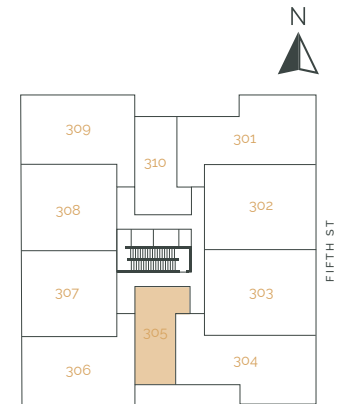

THE RISE
ON FIFTH

Suite 208 – 2 Bedroom + Den

SUITE AREA: 1105 FT² | PATIO AREA: 143 FT²

THE RISE
ON FIFTH

Suite 209 – 2 Bedroom

SUITE AREA: 1205 FT² | PATIO AREA: 87 FT²

THE RISE
ON FIFTH

Suite 210 – 1 Bedroom

SUITE AREA: 650 FT² | PATIO AREA: 48 FT²

THE RISE
ON FIFTH

Suite 301 – 2 Bedroom

SUITE AREA: 1014 FT² | PATIO AREA: 351 FT²

THE RISE
ON FIFTH

Suite 302 – 2 Bedroom

SUITE AREA: 1108 FT² | PATIO AREA: 341 FT²

THE RISE
ON FIFTH

Suite 303 – 2 Bedroom

SUITE AREA: 1108 FT² | PATIO AREA: 341 FT²

THE RISE
ON FIFTH

Suite 304 – 2 Bedroom

SUITE AREA: 1031 FT² | PATIO AREA: 351 FT²

THE RISE
ON FIFTH

Suite 305 – 1 Bedroom

SUITE AREA: 634 FT² | PATIO AREA: 48 FT²

THE RISE
ON FIFTH

Suite 306 – 2 Bedroom

SUITE AREA: 1201 FT² | PATIO AREA: 87 FT²

THE RISE
ON FIFTH

Suite 307 – 2 Bedroom + Den

SUITE AREA: 1109 FT² | PATIO AREA: 143 FT²