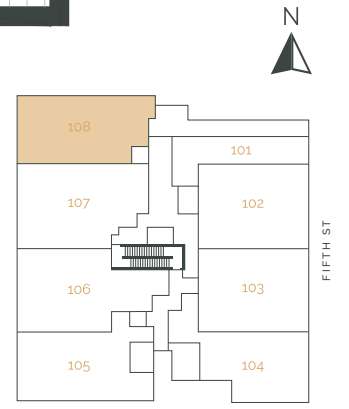

SUITE AREA: 1107 FT² | PATIO AREA: 341 FT²

THE RISE
ON FIFTH

Suite 104 – 1 Bedroom

SUITE AREA: 865 FT² | PATIO AREA: 384 FT²

THE RISE
ON FIFTH

Suite 105 – 3 Bedroom

SUITE AREA: 1351 FT² | PATIO AREA: 99 FT²

THE RISE
ON FIFTH

Suite 106 – 3 Bedroom + Den

SUITE AREA: 1391 FT² | PATIO AREA: 196 FT²

THE RISE
ON FIFTH

Suite 107 – 3 Bedroom + Den

SUITE AREA: 1391 FT² | PATIO AREA: 196 FT²

THE RISE
ON FIFTH

Suite 108 – 3 Bedroom

SUITE AREA: 1301 FT² | PATIO AREA: 84 FT²

THE RISE
ON FIFTH

Suite 201 – 2 Bedroom

SUITE AREA: 1014 FT² | PATIO AREA: 351 FT²

THE RISE
ON FIFTH

Suite 202 – 2 Bedroom

SUITE AREA: 1108 FT² | PATIO AREA: 341 FT²

THE RISE
ON FIFTH

Suite 203 – 2 Bedroom

SUITE AREA: 1108 FT² | PATIO AREA: 341 FT²

THE RISE
ON FIFTH

Suite 204 – 2 Bedroom

SUITE AREA: 1031 FT² | PATIO AREA: 351 FT²

THE RISE
ON FIFTH

Suite 205 – 1 Bedroom