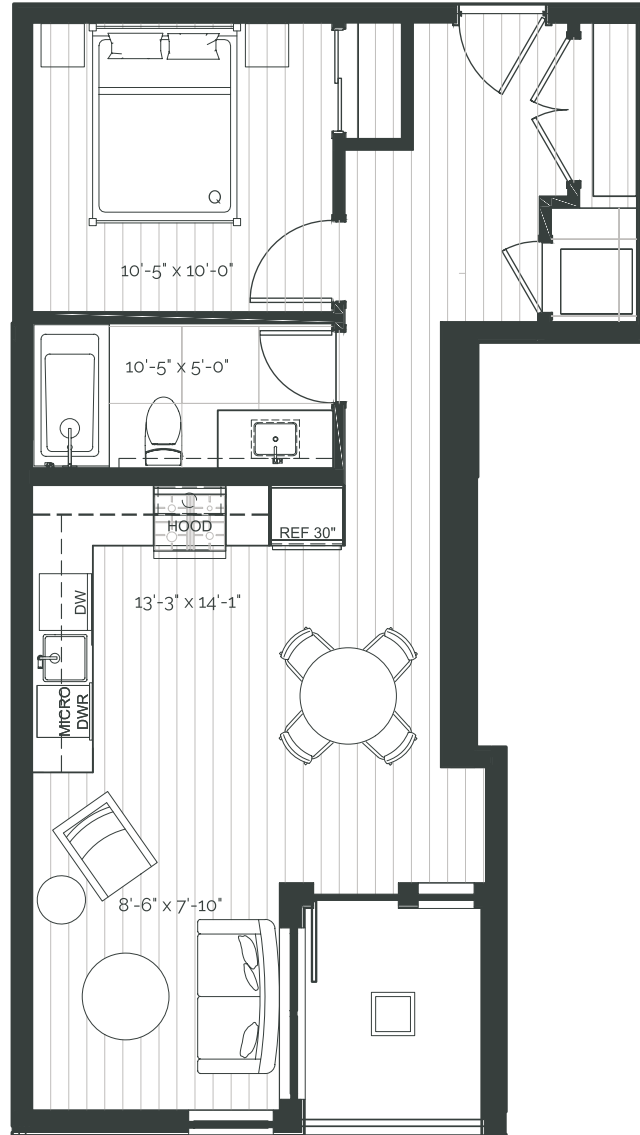

SUITE AREA: 1301 FT² | PATIO AREA: 84 FT²

THE RISE
ON FIFTH

Suite 201 – 2 Bedroom

SUITE AREA: 1014 FT² | PATIO AREA: 351 FT²

THE RISE
ON FIFTH

Suite 202 – 2 Bedroom

SUITE AREA: 1108 FT² | PATIO AREA: 341 FT²

THE RISE
ON FIFTH

Suite 203 – 2 Bedroom

SUITE AREA: 1108 FT² | PATIO AREA: 341 FT²

THE RISE
ON FIFTH

Suite 204 – 2 Bedroom

SUITE AREA: 1031 FT² | PATIO AREA: 351 FT²

THE RISE
ON FIFTH

Suite 205 – 1 Bedroom

SUITE AREA: 634 FT² | PATIO AREA: 48 FT²

THE RISE
ON FIFTH

Suite 206 – 2 Bedroom

SUITE AREA: 1201 FT² | PATIO AREA: 87 FT²

THE RISE
ON FIFTH

Suite 207 – 2 Bedroom + Den

SUITE AREA: 1109 FT² | PATIO AREA: 143 FT²

THE RISE
ON FIFTH

Suite 208 – 2 Bedroom + Den

SUITE AREA: 1105 FT² | PATIO AREA: 143 FT²

THE RISE
ON FIFTH

Suite 209 – 2 Bedroom

SUITE AREA: 1205 FT² | PATIO AREA: 87 FT²

THE RISE
ON FIFTH

Suite 210 – 1 Bedroom