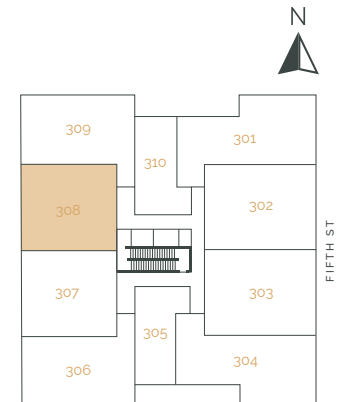

THE RISE
ON FIFTH

Suite 303 – 2 Bedroom

SUITE AREA: 1108 FT² | PATIO AREA: 341 FT²

THE RISE
ON FIFTH

Suite 304 – 2 Bedroom

SUITE AREA: 1031 FT² | PATIO AREA: 351 FT²

THE RISE
ON FIFTH

Suite 305 – 1 Bedroom

SUITE AREA: 634 FT² | PATIO AREA: 48 FT²

THE RISE
ON FIFTH

Suite 306 – 2 Bedroom

SUITE AREA: 1201 FT² | PATIO AREA: 87 FT²

THE RISE
ON FIFTH

Suite 307 – 2 Bedroom + Den

SUITE AREA: 1109 FT² | PATIO AREA: 143 FT²

THE RISE
ON FIFTH

Suite 308 – 2 Bedroom + Den

SUITE AREA: 1105 FT² | PATIO AREA: 143 FT²

THE RISE
ON FIFTH

Suite 309 – 2 Bedroom

SUITE AREA: 1205 FT² | PATIO AREA: 87 FT²

THE RISE
ON FIFTH

Suite 310 – 1 Bedroom