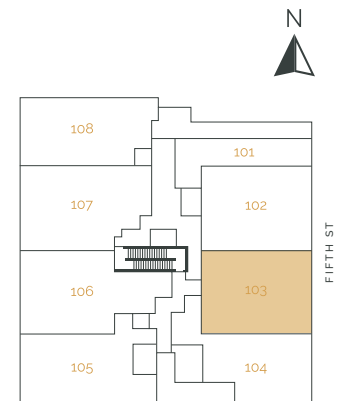

THE RISE
ON FIFTH

Suite 101 – Studio

SUITE AREA: 480 FT² | PATIO AREA: 196 FT²

THE RISE
ON FIFTH

Suite 102 – 2 Bedroom

SUITE AREA: 1115 FT² | PATIO AREA: 341 FT²

THE RISE
ON FIFTH

Suite 103 – 2 Bedroom

SUITE AREA: 1107 FT² | PATIO AREA: 341 FT²

THE RISE
ON FIFTH

Suite 104 – 1 Bedroom

SUITE AREA: 865 FT² | PATIO AREA: 384 FT²

THE RISE
ON FIFTH

Suite 105 – 3 Bedroom

SUITE AREA: 1351 FT² | PATIO AREA: 99 FT²

THE RISE
ON FIFTH

Suite 106 – 3 Bedroom + Den

SUITE AREA: 1391 FT² | PATIO AREA: 196 FT²

THE RISE
ON FIFTH

Suite 107 – 3 Bedroom + Den

SUITE AREA: 1391 FT² | PATIO AREA: 196 FT²

THE RISE
ON FIFTH

Suite 108 – 3 Bedroom

SUITE AREA: 1301 FT² | PATIO AREA: 84 FT²

THE RISE
ON FIFTH

Suite 201 – 2 Bedroom

SUITE AREA: 1014 FT² | PATIO AREA: 351 FT²

THE RISE
ON FIFTH

Suite 202 – 2 Bedroom

SUITE AREA: 1108 FT² | PATIO AREA: 341 FT²