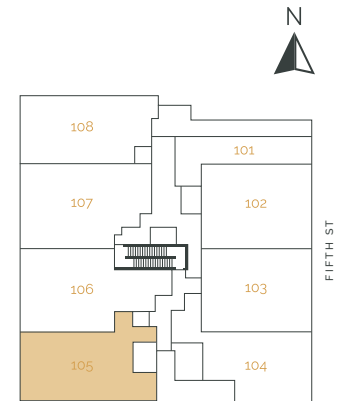

THE RISE
ON FIFTH

Suite 101 – Studio

SUITE AREA: 480 FT² | PATIO AREA: 196 FT²

THE RISE
ON FIFTH

Suite 102 – 2 Bedroom

SUITE AREA: 1115 FT² | PATIO AREA: 341 FT²

THE RISE
ON FIFTH

Suite 103 – 2 Bedroom

SUITE AREA: 1107 FT² | PATIO AREA: 341 FT²

THE RISE
ON FIFTH

Suite 104 – 1 Bedroom

SUITE AREA: 865 FT² | PATIO AREA: 384 FT²

THE RISE
ON FIFTH

Suite 105 – 3 Bedroom

SUITE AREA: 1351 FT² | PATIO AREA: 99 FT²

THE RISE
ON FIFTH

Suite 106 – 3 Bedroom + Den

SUITE AREA: 1391 FT² | PATIO AREA: 196 FT²

THE RISE
ON FIFTH

Suite 107 – 3 Bedroom + Den

SUITE AREA: 1391 FT² | PATIO AREA: 196 FT²

THE RISE
ON FIFTH

Suite 108 – 3 Bedroom

SUITE AREA: 1301 FT² | PATIO AREA: 84 FT²

THE RISE
ON FIFTH

Suite 201 – 2 Bedroom

SUITE AREA: 1014 FT² | PATIO AREA: 351 FT²

THE RISE
ON FIFTH

Suite 202 – 2 Bedroom

SUITE AREA: 1108 FT² | PATIO AREA: 341 FT²