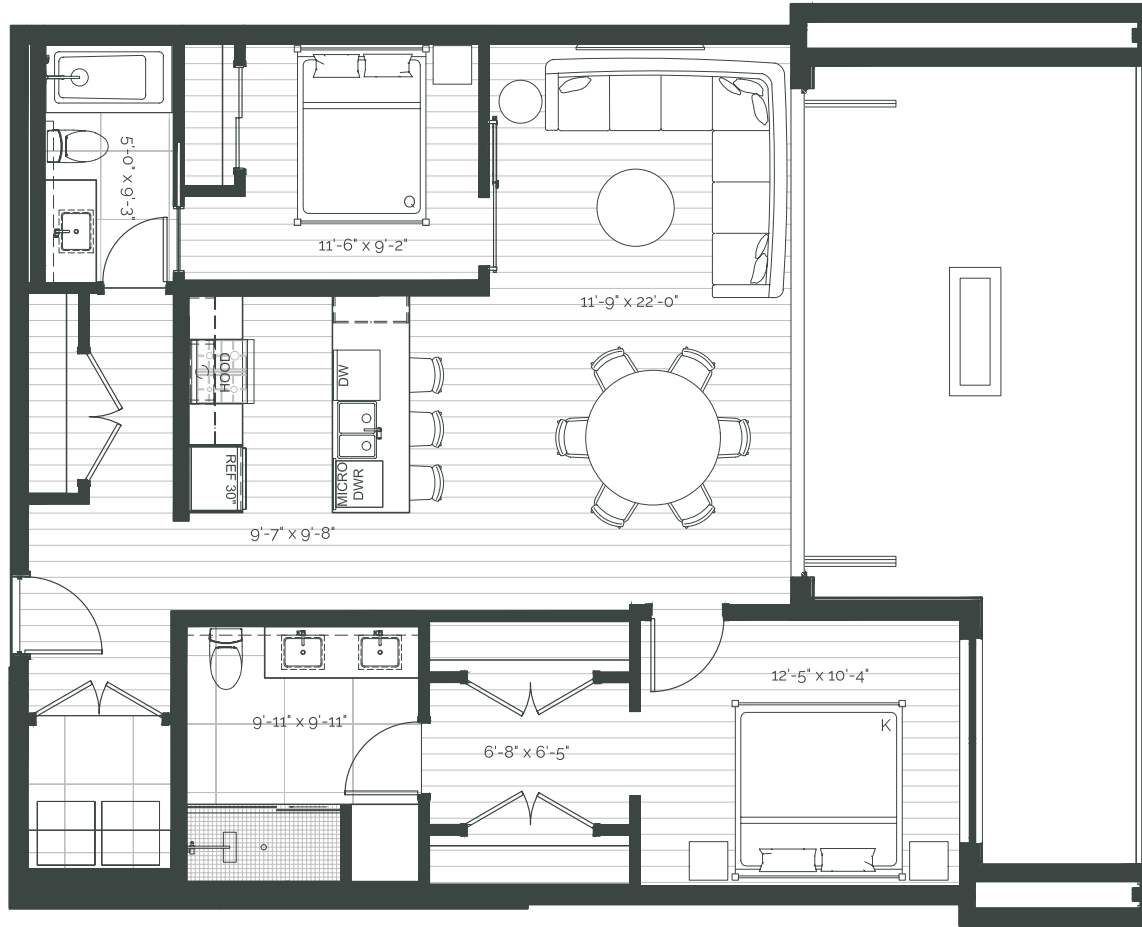

THE RISE
ON FIFTH

Suite 208 – 2 Bedroom + Den

SUITE AREA: 1105 FT² | PATIO AREA: 143 FT²

THE RISE
ON FIFTH

Suite 209 – 2 Bedroom

SUITE AREA: 1205 FT² | PATIO AREA: 87 FT²

THE RISE
ON FIFTH

Suite 210 – 1 Bedroom

SUITE AREA: 650 FT² | PATIO AREA: 48 FT²

THE RISE
ON FIFTH

Suite 301 – 2 Bedroom

SUITE AREA: 1014 FT² | PATIO AREA: 351 FT²

THE RISE
ON FIFTH

Suite 302 – 2 Bedroom

SUITE AREA: 1108 FT² | PATIO AREA: 341 FT²

THE RISE
ON FIFTH

Suite 303 – 2 Bedroom

SUITE AREA: 1108 FT² | PATIO AREA: 341 FT²

THE RISE
ON FIFTH

Suite 304 – 2 Bedroom

SUITE AREA: 1031 FT² | PATIO AREA: 351 FT²

THE RISE
ON FIFTH

Suite 305 – 1 Bedroom