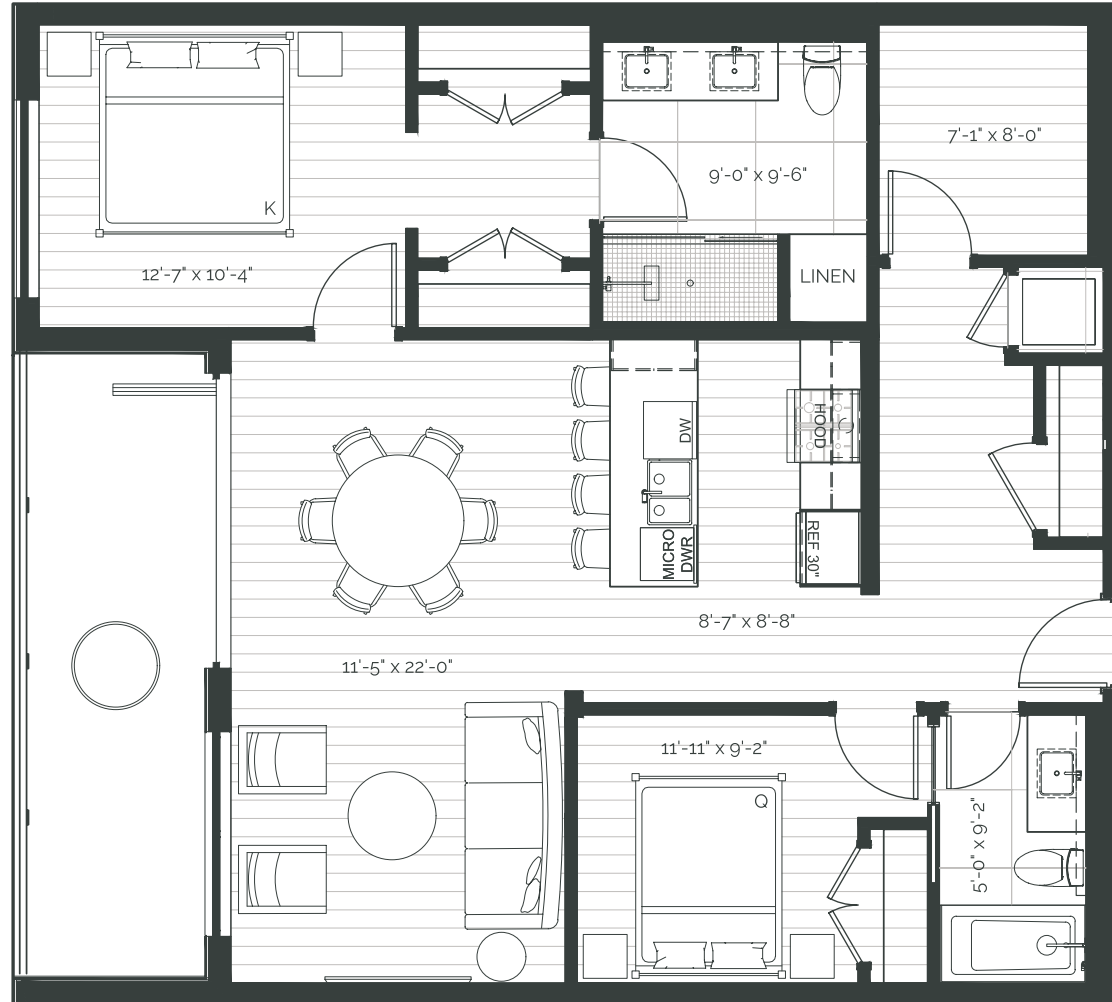

SUITE AREA: 1301 FT² | PATIO AREA: 84 FT²

THE RISE
ON FIFTH

Suite 201 – 2 Bedroom

SUITE AREA: 1014 FT² | PATIO AREA: 351 FT²

THE RISE
ON FIFTH

Suite 202 – 2 Bedroom

SUITE AREA: 1108 FT² | PATIO AREA: 341 FT²

THE RISE
ON FIFTH

Suite 203 – 2 Bedroom

SUITE AREA: 1108 FT² | PATIO AREA: 341 FT²

THE RISE
ON FIFTH

Suite 204 – 2 Bedroom

SUITE AREA: 1031 FT² | PATIO AREA: 351 FT²

THE RISE
ON FIFTH

Suite 205 – 1 Bedroom

SUITE AREA: 634 FT² | PATIO AREA: 48 FT²

THE RISE
ON FIFTH

Suite 206 – 2 Bedroom

SUITE AREA: 1201 FT² | PATIO AREA: 87 FT²

THE RISE
ON FIFTH

Suite 207 – 2 Bedroom + Den

SUITE AREA: 1109 FT² | PATIO AREA: 143 FT²

THE RISE
ON FIFTH

Suite 208 – 2 Bedroom + Den

SUITE AREA: 1105 FT² | PATIO AREA: 143 FT²

THE RISE
ON FIFTH

Suite 209 – 2 Bedroom

SUITE AREA: 1205 FT² | PATIO AREA: 87 FT²

THE RISE
ON FIFTH

Suite 210 – 1 Bedroom