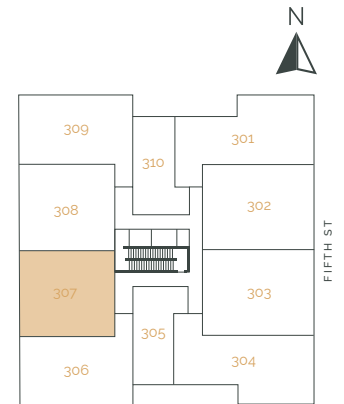

THE RISE
ON FIFTH

Suite 303 – 2 Bedroom

SUITE AREA: 1108 FT² | PATIO AREA: 341 FT²

THE RISE
ON FIFTH

Suite 304 – 2 Bedroom

SUITE AREA: 1031 FT² | PATIO AREA: 351 FT²

THE RISE
ON FIFTH

Suite 305 – 1 Bedroom

SUITE AREA: 634 FT² | PATIO AREA: 48 FT²

THE RISE
ON FIFTH

Suite 306 – 2 Bedroom

SUITE AREA: 1201 FT² | PATIO AREA: 87 FT²

THE RISE
ON FIFTH

Suite 307 – 2 Bedroom + Den

SUITE AREA: 1109 FT² | PATIO AREA: 143 FT²

THE RISE
ON FIFTH

Suite 308 – 2 Bedroom + Den

SUITE AREA: 1105 FT² | PATIO AREA: 143 FT²

THE RISE
ON FIFTH

Suite 309 – 2 Bedroom

SUITE AREA: 1205 FT² | PATIO AREA: 87 FT²

THE RISE
ON FIFTH

Suite 310 – 1 Bedroom