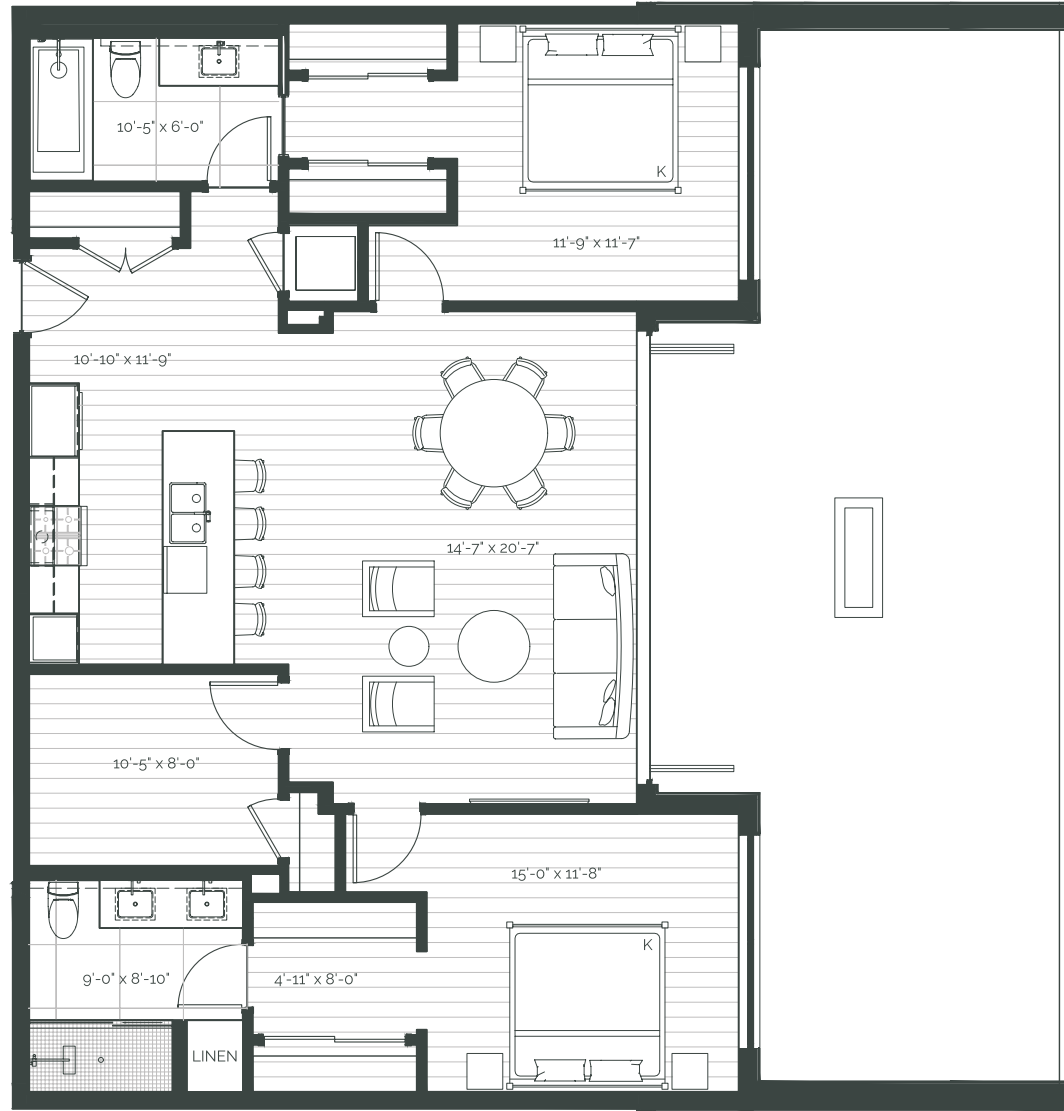

SUITE AREA: 650 FT² | PATIO AREA: 48 FT²

THE RISE
ON FIFTH

Suite 401 – 2 Bedroom

SUITE AREA: 1204 FT² | PATIO AREA: 777 FT²

THE RISE
ON FIFTH

Suite 402 – 2 Bedroom + Den

SUITE AREA: 1316 FT² | PATIO AREA: 685 FT²

THE RISE
ON FIFTH

Suite 403 – 2 Bedroom

SUITE AREA: 1223 FT² | PATIO AREA: 777 FT²

THE RISE
ON FIFTH

Suite 404 – 1 Bedroom

SUITE AREA: 567 FT² | PATIO AREA: 49 FT²

THE RISE
ON FIFTH

Suite 405 – 2 Bedroom