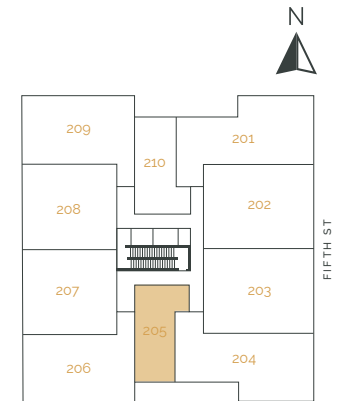

SUITE AREA: 1301 FT² | PATIO AREA: 84 FT²

THE RISE
ON FIFTH

Suite 201 – 2 Bedroom

SUITE AREA: 1014 FT² | PATIO AREA: 351 FT²

THE RISE
ON FIFTH

Suite 202 – 2 Bedroom

SUITE AREA: 1108 FT² | PATIO AREA: 341 FT²

THE RISE
ON FIFTH

Suite 203 – 2 Bedroom

SUITE AREA: 1108 FT² | PATIO AREA: 341 FT²

THE RISE
ON FIFTH

Suite 204 – 2 Bedroom

SUITE AREA: 1031 FT² | PATIO AREA: 351 FT²

THE RISE
ON FIFTH

Suite 205 – 1 Bedroom

SUITE AREA: 634 FT² | PATIO AREA: 48 FT²

THE RISE
ON FIFTH

Suite 206 – 2 Bedroom

SUITE AREA: 1201 FT² | PATIO AREA: 87 FT²

THE RISE
ON FIFTH

Suite 207 – 2 Bedroom + Den

SUITE AREA: 1109 FT² | PATIO AREA: 143 FT²

THE RISE
ON FIFTH

Suite 208 – 2 Bedroom + Den

SUITE AREA: 1105 FT² | PATIO AREA: 143 FT²

THE RISE
ON FIFTH

Suite 209 – 2 Bedroom

SUITE AREA: 1205 FT² | PATIO AREA: 87 FT²

THE RISE
ON FIFTH

Suite 210 – 1 Bedroom