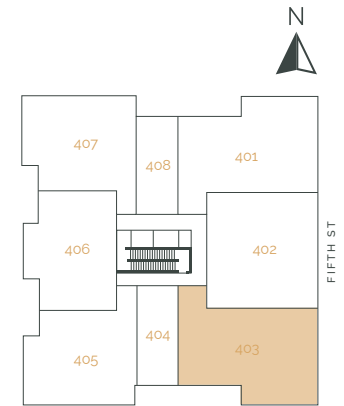

THE RISE
ON FIFTH

Suite 308 – 2 Bedroom + Den

SUITE AREA: 1105 FT² | PATIO AREA: 143 FT²

THE RISE
ON FIFTH

Suite 309 – 2 Bedroom

SUITE AREA: 1205 FT² | PATIO AREA: 87 FT²

THE RISE
ON FIFTH

Suite 310 – 1 Bedroom

SUITE AREA: 650 FT² | PATIO AREA: 48 FT²

THE RISE
ON FIFTH

Suite 401 – 2 Bedroom

SUITE AREA: 1204 FT² | PATIO AREA: 777 FT²

THE RISE
ON FIFTH

Suite 402 – 2 Bedroom + Den

SUITE AREA: 1316 FT² | PATIO AREA: 685 FT²

THE RISE
ON FIFTH

Suite 403 – 2 Bedroom

SUITE AREA: 1223 FT² | PATIO AREA: 777 FT²

THE RISE
ON FIFTH

Suite 404 – 1 Bedroom

SUITE AREA: 567 FT² | PATIO AREA: 49 FT²

THE RISE
ON FIFTH

Suite 405 – 2 Bedroom