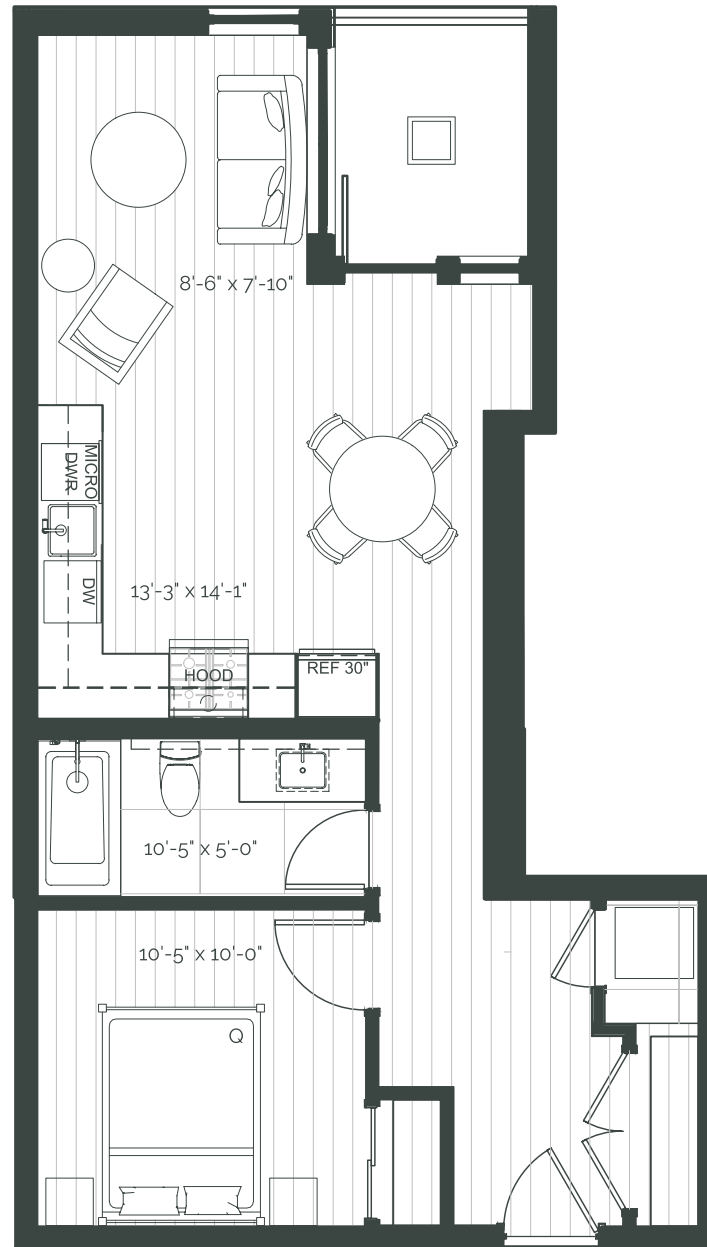

SUITE AREA: 1107 FT² | PATIO AREA: 341 FT²

THE RISE
ON FIFTH

Suite 104 – 1 Bedroom

SUITE AREA: 865 FT² | PATIO AREA: 384 FT²

THE RISE
ON FIFTH

Suite 105 – 3 Bedroom

SUITE AREA: 1351 FT² | PATIO AREA: 99 FT²

SUITE AREA: 634 FT² | PATIO AREA: 48 FT²

THE RISE
ON FIFTH

Suite 306 – 2 Bedroom

SUITE AREA: 1201 FT² | PATIO AREA: 87 FT²

THE RISE
ON FIFTH

Suite 307 – 2 Bedroom + Den

SUITE AREA: 1109 FT² | PATIO AREA: 143 FT²

THE RISE
ON FIFTH

Suite 308 – 2 Bedroom + Den

SUITE AREA: 1105 FT² | PATIO AREA: 143 FT²

THE RISE
ON FIFTH

Suite 309 – 2 Bedroom

SUITE AREA: 1205 FT² | PATIO AREA: 87 FT²

THE RISE
ON FIFTH

Suite 310 – 1 Bedroom

SUITE AREA: 650 FT² | PATIO AREA: 48 FT²

THE RISE
ON FIFTH

Suite 401 – 2 Bedroom

SUITE AREA: 1204 FT² | PATIO AREA: 777 FT²

THE RISE
ON FIFTH

Suite 402 – 2 Bedroom + Den

SUITE AREA: 1316 FT² | PATIO AREA: 685 FT²