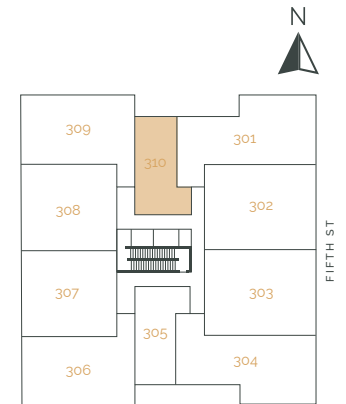

SUITE AREA: 634 FT² | PATIO AREA: 48 FT²

THE RISE
ON FIFTH

Suite 306 – 2 Bedroom

SUITE AREA: 1201 FT² | PATIO AREA: 87 FT²

THE RISE
ON FIFTH

Suite 307 – 2 Bedroom + Den

SUITE AREA: 1109 FT² | PATIO AREA: 143 FT²

THE RISE
ON FIFTH

Suite 308 – 2 Bedroom + Den

SUITE AREA: 1105 FT² | PATIO AREA: 143 FT²

THE RISE
ON FIFTH

Suite 309 – 2 Bedroom

SUITE AREA: 1205 FT² | PATIO AREA: 87 FT²

THE RISE
ON FIFTH

Suite 310 – 1 Bedroom

SUITE AREA: 650 FT² | PATIO AREA: 48 FT²

THE RISE
ON FIFTH

Suite 401 – 2 Bedroom

SUITE AREA: 1204 FT² | PATIO AREA: 777 FT²

THE RISE
ON FIFTH

Suite 402 – 2 Bedroom + Den

SUITE AREA: 1316 FT² | PATIO AREA: 685 FT²