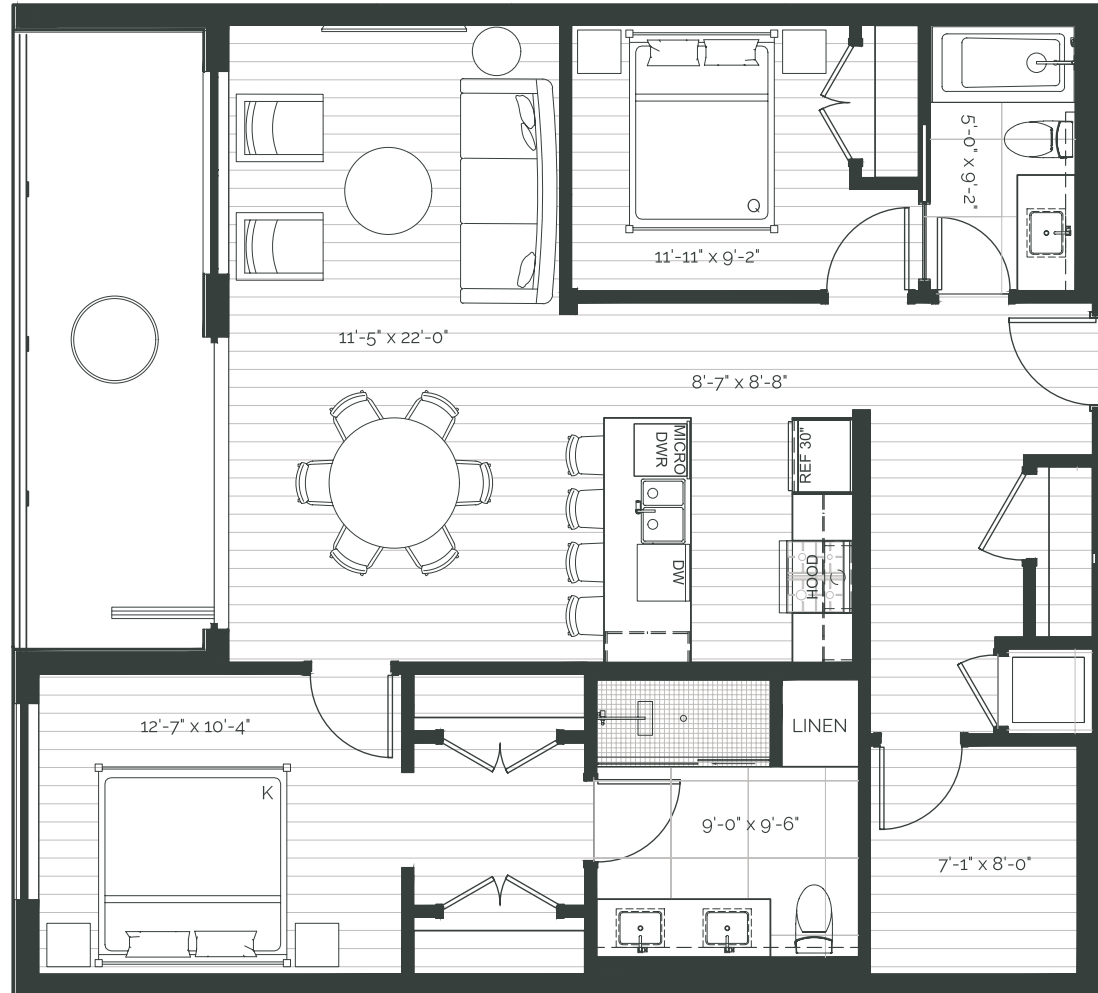

THE RISE
ON FIFTH

Suite 203 – 2 Bedroom

SUITE AREA: 1108 FT² | PATIO AREA: 341 FT²

THE RISE
ON FIFTH

Suite 204 – 2 Bedroom

SUITE AREA: 1031 FT² | PATIO AREA: 351 FT²

THE RISE
ON FIFTH

Suite 205 – 1 Bedroom

SUITE AREA: 634 FT² | PATIO AREA: 48 FT²

THE RISE
ON FIFTH

Suite 206 – 2 Bedroom

SUITE AREA: 1201 FT² | PATIO AREA: 87 FT²

THE RISE
ON FIFTH

Suite 207 – 2 Bedroom + Den

SUITE AREA: 1109 FT² | PATIO AREA: 143 FT²

THE RISE
ON FIFTH

Suite 208 – 2 Bedroom + Den

SUITE AREA: 1105 FT² | PATIO AREA: 143 FT²

THE RISE
ON FIFTH

Suite 209 – 2 Bedroom

SUITE AREA: 1205 FT² | PATIO AREA: 87 FT²

THE RISE
ON FIFTH

Suite 210 – 1 Bedroom

SUITE AREA: 650 FT² | PATIO AREA: 48 FT²

THE RISE
ON FIFTH

Suite 301 – 2 Bedroom

SUITE AREA: 1014 FT² | PATIO AREA: 351 FT²

THE RISE
ON FIFTH

Suite 302 – 2 Bedroom

SUITE AREA: 1108 FT² | PATIO AREA: 341 FT²