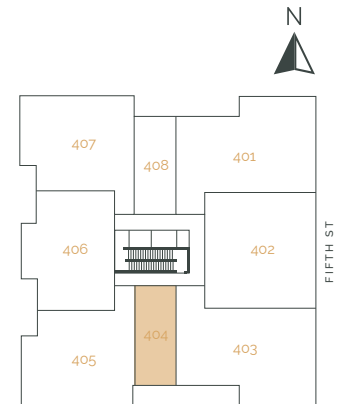

SUITE AREA: 650 FT² | PATIO AREA: 48 FT²

THE RISE
ON FIFTH

Suite 401 – 2 Bedroom

SUITE AREA: 1204 FT² | PATIO AREA: 777 FT²

THE RISE
ON FIFTH

Suite 402 – 2 Bedroom + Den

SUITE AREA: 1316 FT² | PATIO AREA: 685 FT²

THE RISE
ON FIFTH

Suite 403 – 2 Bedroom

SUITE AREA: 1223 FT² | PATIO AREA: 777 FT²

THE RISE
ON FIFTH

Suite 404 – 1 Bedroom

SUITE AREA: 567 FT² | PATIO AREA: 49 FT²

THE RISE
ON FIFTH

Suite 405 – 2 Bedroom

SUITE AREA: 1310 FT² | PATIO AREA: 199 + 111 + 55 FT²

THE RISE
ON FIFTH

Suite 406 – 2 Bedroom + Den

SUITE AREA: 1367 FT² | PATIO AREA: 218 FT²

THE RISE
ON FIFTH

Suite 407 – 2 Bedroom

SUITE AREA: 1316 FT² | PATIO AREA: 199 + 111 + 55 FT²