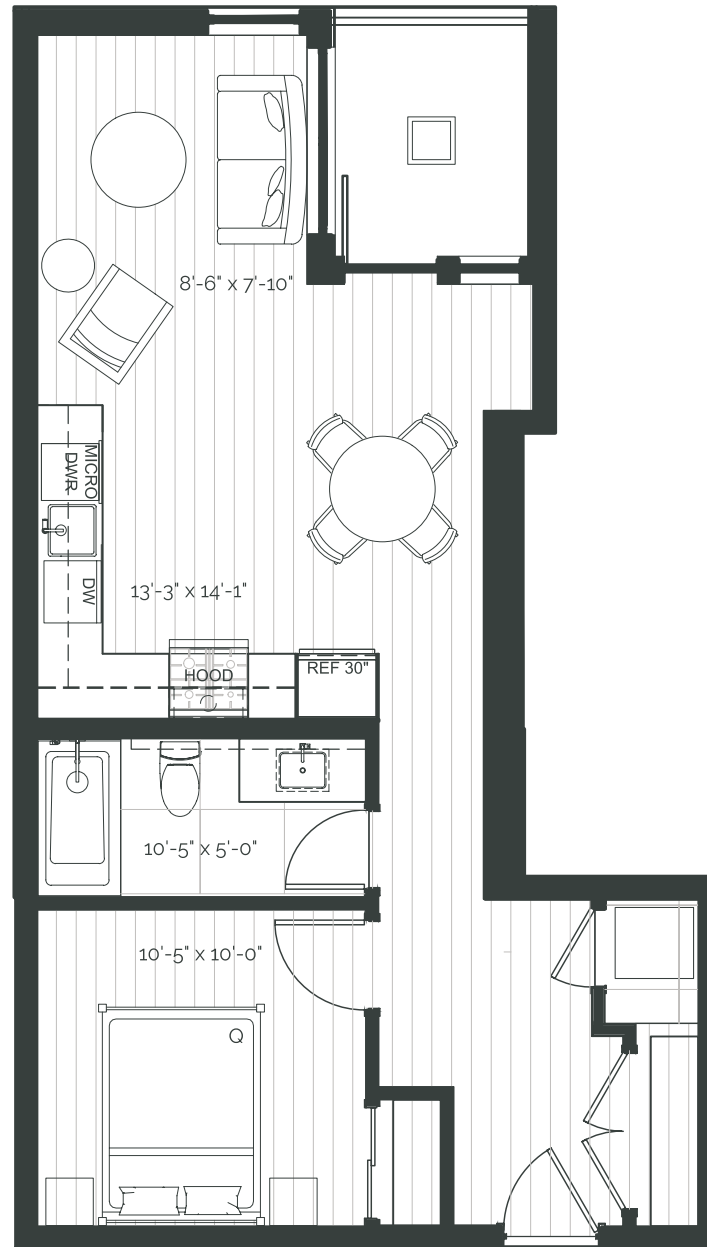

SUITE AREA: 634 FT² | PATIO AREA: 48 FT²

THE RISE
ON FIFTH

Suite 206 – 2 Bedroom

SUITE AREA: 1201 FT² | PATIO AREA: 87 FT²

THE RISE
ON FIFTH

Suite 207 – 2 Bedroom + Den

SUITE AREA: 1109 FT² | PATIO AREA: 143 FT²

THE RISE
ON FIFTH

Suite 208 – 2 Bedroom + Den

SUITE AREA: 1105 FT² | PATIO AREA: 143 FT²

THE RISE
ON FIFTH

Suite 209 – 2 Bedroom

SUITE AREA: 1205 FT² | PATIO AREA: 87 FT²

THE RISE
ON FIFTH

Suite 210 – 1 Bedroom

SUITE AREA: 650 FT² | PATIO AREA: 48 FT²

THE RISE
ON FIFTH

Suite 301 – 2 Bedroom

SUITE AREA: 1014 FT² | PATIO AREA: 351 FT²

THE RISE
ON FIFTH

Suite 302 – 2 Bedroom

SUITE AREA: 1108 FT² | PATIO AREA: 341 FT²

THE RISE
ON FIFTH

Suite 303 – 2 Bedroom

SUITE AREA: 1108 FT² | PATIO AREA: 341 FT²

THE RISE
ON FIFTH

Suite 304 – 2 Bedroom

SUITE AREA: 1031 FT² | PATIO AREA: 351 FT²

THE RISE
ON FIFTH

Suite 305 – 1 Bedroom