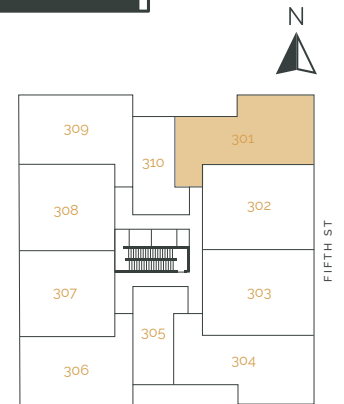

SUITE AREA: 634 FT² | PATIO AREA: 48 FT²

THE RISE
ON FIFTH

Suite 206 – 2 Bedroom

SUITE AREA: 1201 FT² | PATIO AREA: 87 FT²

THE RISE
ON FIFTH

Suite 207 – 2 Bedroom + Den

SUITE AREA: 1109 FT² | PATIO AREA: 143 FT²

THE RISE
ON FIFTH

Suite 208 – 2 Bedroom + Den

SUITE AREA: 1105 FT² | PATIO AREA: 143 FT²

THE RISE
ON FIFTH

Suite 209 – 2 Bedroom

SUITE AREA: 1205 FT² | PATIO AREA: 87 FT²

THE RISE
ON FIFTH

Suite 210 – 1 Bedroom

SUITE AREA: 650 FT² | PATIO AREA: 48 FT²

THE RISE
ON FIFTH

Suite 301 – 2 Bedroom

SUITE AREA: 1014 FT² | PATIO AREA: 351 FT²

THE RISE
ON FIFTH

Suite 302 – 2 Bedroom

SUITE AREA: 1108 FT² | PATIO AREA: 341 FT²

THE RISE
ON FIFTH

Suite 303 – 2 Bedroom

SUITE AREA: 1108 FT² | PATIO AREA: 341 FT²

THE RISE
ON FIFTH

Suite 304 – 2 Bedroom

SUITE AREA: 1031 FT² | PATIO AREA: 351 FT²

THE RISE
ON FIFTH

Suite 305 – 1 Bedroom