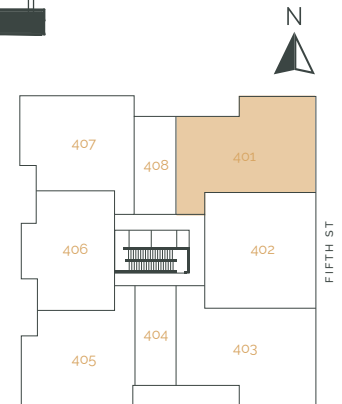

THE RISE
ON FIFTH

Suite 308 – 2 Bedroom + Den

SUITE AREA: 1105 FT² | PATIO AREA: 143 FT²

THE RISE
ON FIFTH

Suite 309 – 2 Bedroom

SUITE AREA: 1205 FT² | PATIO AREA: 87 FT²

THE RISE
ON FIFTH

Suite 310 – 1 Bedroom

SUITE AREA: 650 FT² | PATIO AREA: 48 FT²

THE RISE
ON FIFTH

Suite 401 – 2 Bedroom

SUITE AREA: 1204 FT² | PATIO AREA: 777 FT²

THE RISE
ON FIFTH

Suite 402 – 2 Bedroom + Den

SUITE AREA: 1316 FT² | PATIO AREA: 685 FT²

THE RISE
ON FIFTH

Suite 403 – 2 Bedroom

SUITE AREA: 1223 FT² | PATIO AREA: 777 FT²

THE RISE
ON FIFTH

Suite 404 – 1 Bedroom

SUITE AREA: 567 FT² | PATIO AREA: 49 FT²

THE RISE
ON FIFTH

Suite 405 – 2 Bedroom