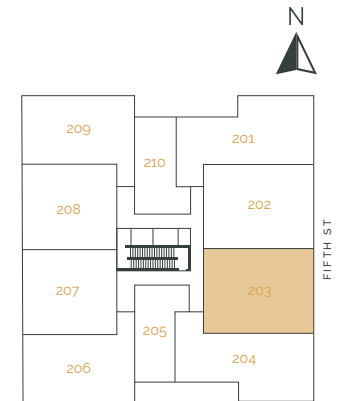

THE RISE
ON FIFTH

Suite 106 – 3 Bedroom + Den

SUITE AREA: 1391 FT² | PATIO AREA: 196 FT²

THE RISE
ON FIFTH

Suite 107 – 3 Bedroom + Den

SUITE AREA: 1391 FT² | PATIO AREA: 196 FT²

THE RISE
ON FIFTH

Suite 108 – 3 Bedroom

SUITE AREA: 1301 FT² | PATIO AREA: 84 FT²

THE RISE
ON FIFTH

Suite 201 – 2 Bedroom

SUITE AREA: 1014 FT² | PATIO AREA: 351 FT²

THE RISE
ON FIFTH

Suite 202 – 2 Bedroom

SUITE AREA: 1108 FT² | PATIO AREA: 341 FT²

THE RISE
ON FIFTH

Suite 203 – 2 Bedroom

SUITE AREA: 1108 FT² | PATIO AREA: 341 FT²

THE RISE
ON FIFTH

Suite 204 – 2 Bedroom

SUITE AREA: 1031 FT² | PATIO AREA: 351 FT²

THE RISE
ON FIFTH

Suite 205 – 1 Bedroom

SUITE AREA: 634 FT² | PATIO AREA: 48 FT²

THE RISE
ON FIFTH

Suite 206 – 2 Bedroom

SUITE AREA: 1201 FT² | PATIO AREA: 87 FT²

THE RISE
ON FIFTH

Suite 207 – 2 Bedroom + Den

SUITE AREA: 1109 FT² | PATIO AREA: 143 FT²