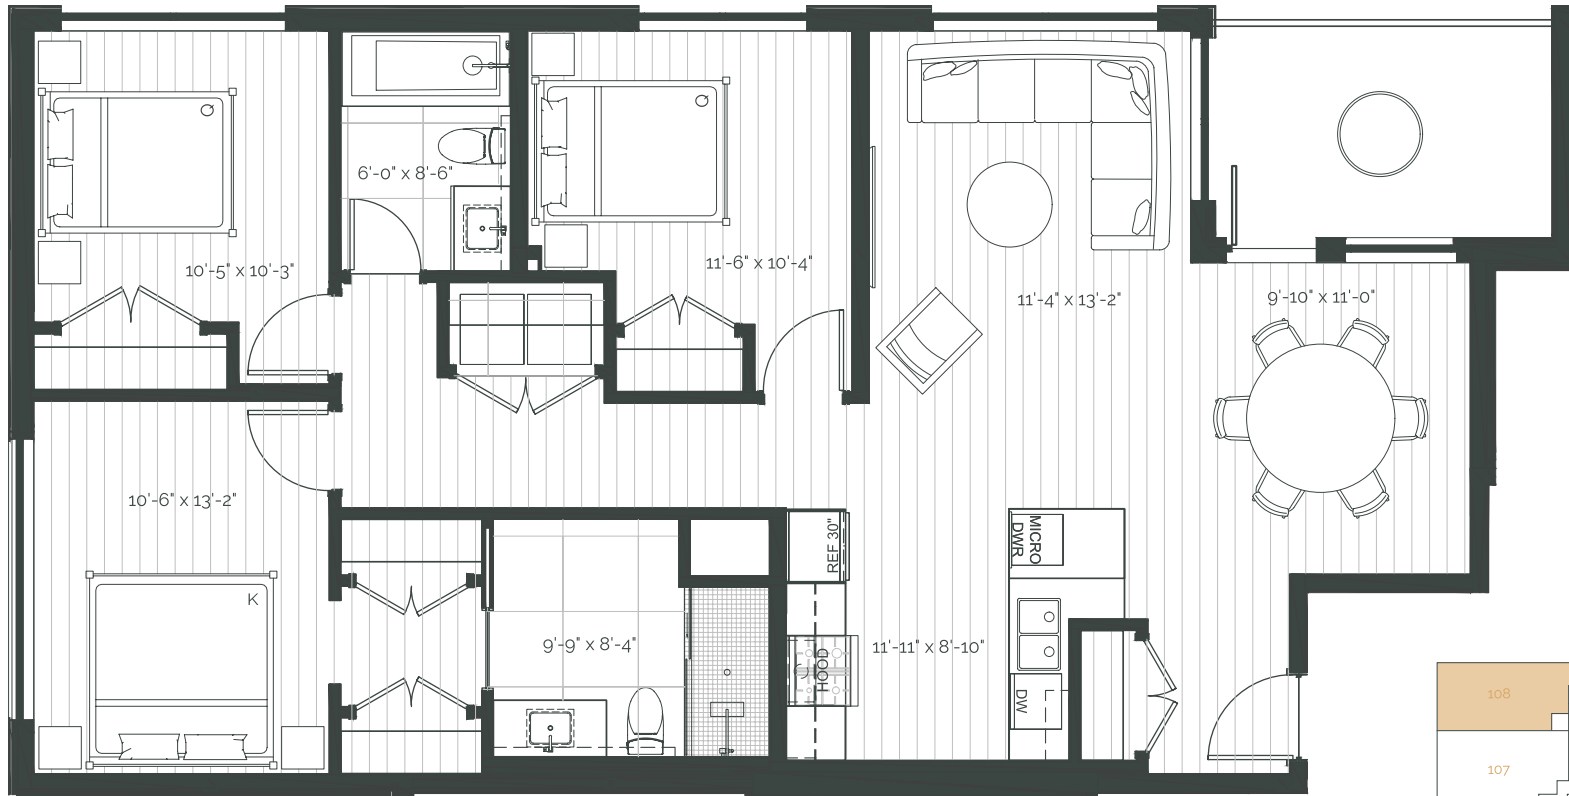

SUITE AREA: 1107 FT² | PATIO AREA: 341 FT²

THE RISE
ON FIFTH

Suite 104 – 1 Bedroom

SUITE AREA: 865 FT² | PATIO AREA: 384 FT²

THE RISE
ON FIFTH

Suite 105 – 3 Bedroom

SUITE AREA: 1351 FT² | PATIO AREA: 99 FT²

THE RISE
ON FIFTH

Suite 106 – 3 Bedroom + Den

SUITE AREA: 1391 FT² | PATIO AREA: 196 FT²

THE RISE
ON FIFTH

Suite 107 – 3 Bedroom + Den

SUITE AREA: 1391 FT² | PATIO AREA: 196 FT²

THE RISE
ON FIFTH

Suite 108 – 3 Bedroom

SUITE AREA: 1301 FT² | PATIO AREA: 84 FT²

THE RISE
ON FIFTH

Suite 201 – 2 Bedroom

SUITE AREA: 1014 FT² | PATIO AREA: 351 FT²

THE RISE
ON FIFTH

Suite 202 – 2 Bedroom

SUITE AREA: 1108 FT² | PATIO AREA: 341 FT²

THE RISE
ON FIFTH

Suite 203 – 2 Bedroom

SUITE AREA: 1108 FT² | PATIO AREA: 341 FT²

THE RISE
ON FIFTH

Suite 204 – 2 Bedroom

SUITE AREA: 1031 FT² | PATIO AREA: 351 FT²

THE RISE
ON FIFTH

Suite 205 – 1 Bedroom