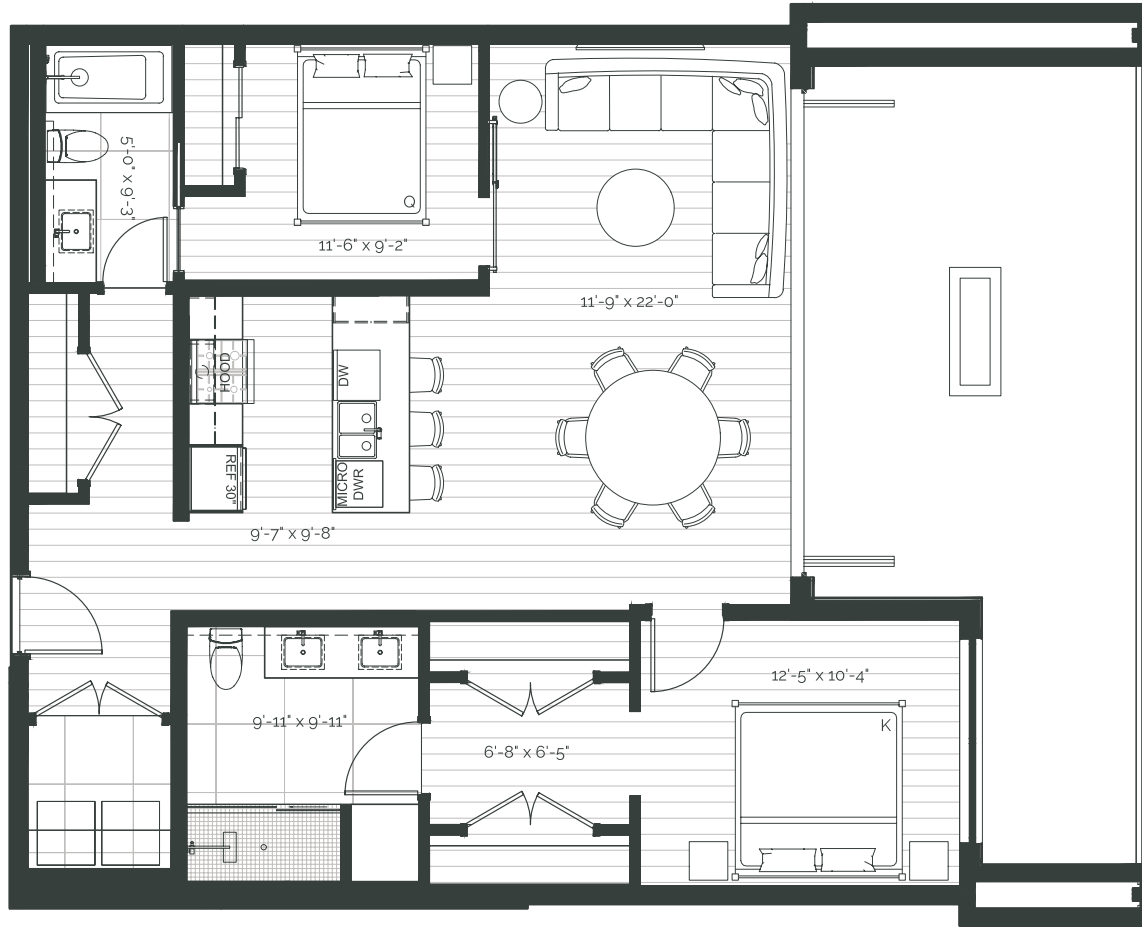

THE RISE
ON FIFTH

Suite 106 – 3 Bedroom + Den

SUITE AREA: 1391 FT² | PATIO AREA: 196 FT²

THE RISE
ON FIFTH

Suite 107 – 3 Bedroom + Den

SUITE AREA: 1391 FT² | PATIO AREA: 196 FT²

THE RISE
ON FIFTH

Suite 108 – 3 Bedroom

SUITE AREA: 1301 FT² | PATIO AREA: 84 FT²

THE RISE
ON FIFTH

Suite 201 – 2 Bedroom

SUITE AREA: 1014 FT² | PATIO AREA: 351 FT²

THE RISE
ON FIFTH

Suite 202 – 2 Bedroom

SUITE AREA: 1108 FT² | PATIO AREA: 341 FT²

THE RISE
ON FIFTH

Suite 203 – 2 Bedroom

SUITE AREA: 1108 FT² | PATIO AREA: 341 FT²

THE RISE
ON FIFTH

Suite 204 – 2 Bedroom

SUITE AREA: 1031 FT² | PATIO AREA: 351 FT²

THE RISE
ON FIFTH

Suite 205 – 1 Bedroom

SUITE AREA: 634 FT² | PATIO AREA: 48 FT²

THE RISE
ON FIFTH

Suite 206 – 2 Bedroom

SUITE AREA: 1201 FT² | PATIO AREA: 87 FT²

THE RISE
ON FIFTH

Suite 207 – 2 Bedroom + Den

SUITE AREA: 1109 FT² | PATIO AREA: 143 FT²