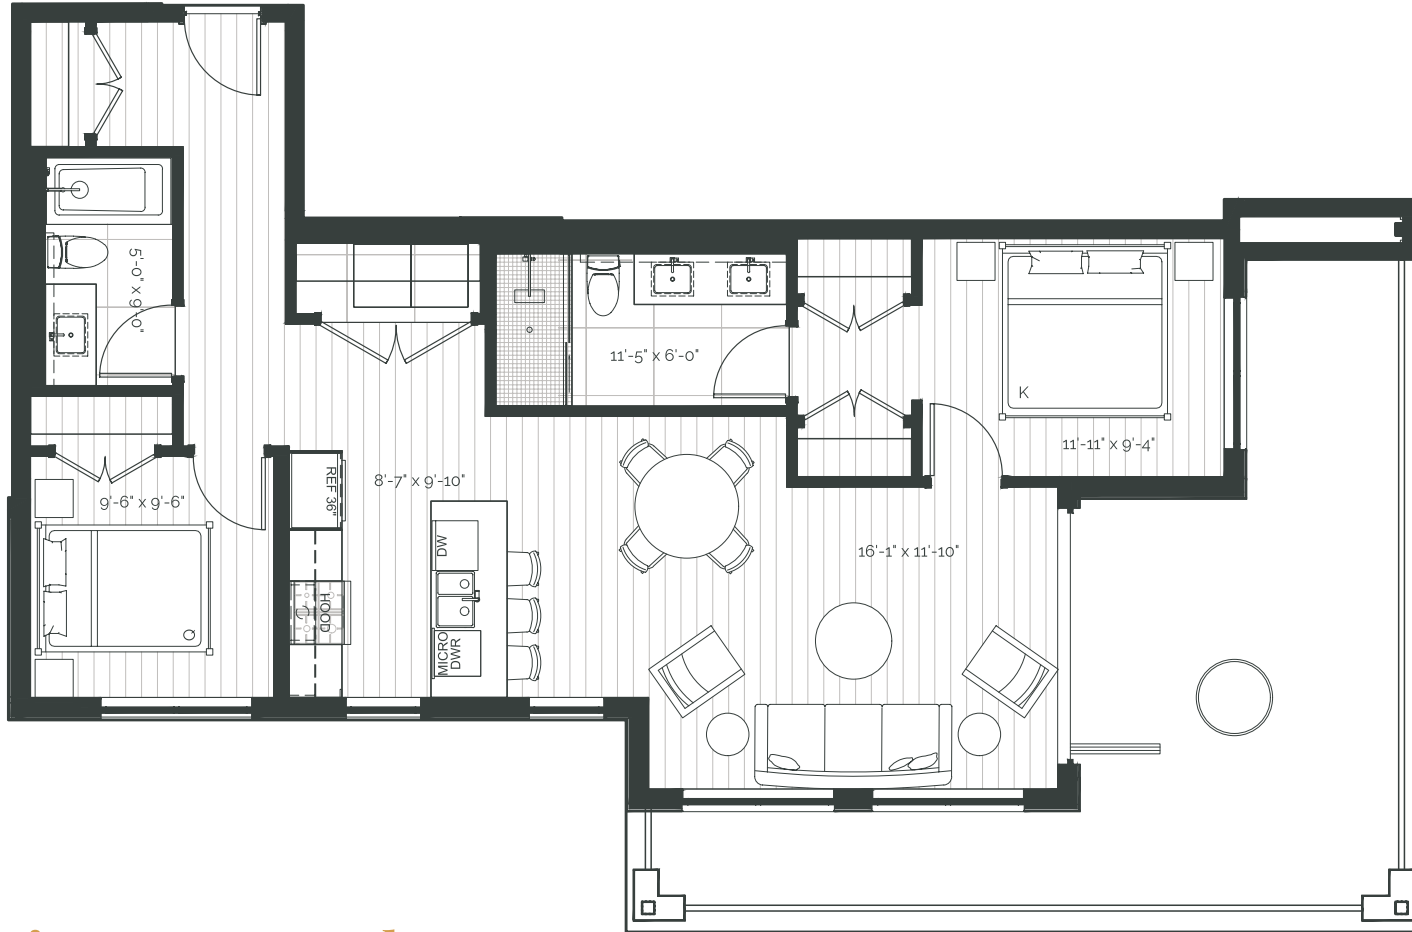

SUITE AREA: 1301 FT² | PATIO AREA: 84 FT²

THE RISE
ON FIFTH

Suite 201 – 2 Bedroom

SUITE AREA: 1014 FT² | PATIO AREA: 351 FT²

THE RISE
ON FIFTH

Suite 202 – 2 Bedroom

SUITE AREA: 1108 FT² | PATIO AREA: 341 FT²

THE RISE
ON FIFTH

Suite 203 – 2 Bedroom

SUITE AREA: 1108 FT² | PATIO AREA: 341 FT²

THE RISE
ON FIFTH

Suite 204 – 2 Bedroom

SUITE AREA: 1031 FT² | PATIO AREA: 351 FT²

THE RISE
ON FIFTH

Suite 205 – 1 Bedroom

SUITE AREA: 634 FT² | PATIO AREA: 48 FT²

THE RISE
ON FIFTH

Suite 206 – 2 Bedroom

SUITE AREA: 1201 FT² | PATIO AREA: 87 FT²

THE RISE
ON FIFTH

Suite 207 – 2 Bedroom + Den

SUITE AREA: 1109 FT² | PATIO AREA: 143 FT²

THE RISE
ON FIFTH

Suite 208 – 2 Bedroom + Den

SUITE AREA: 1105 FT² | PATIO AREA: 143 FT²

THE RISE
ON FIFTH

Suite 209 – 2 Bedroom

SUITE AREA: 1205 FT² | PATIO AREA: 87 FT²

THE RISE
ON FIFTH

Suite 210 – 1 Bedroom