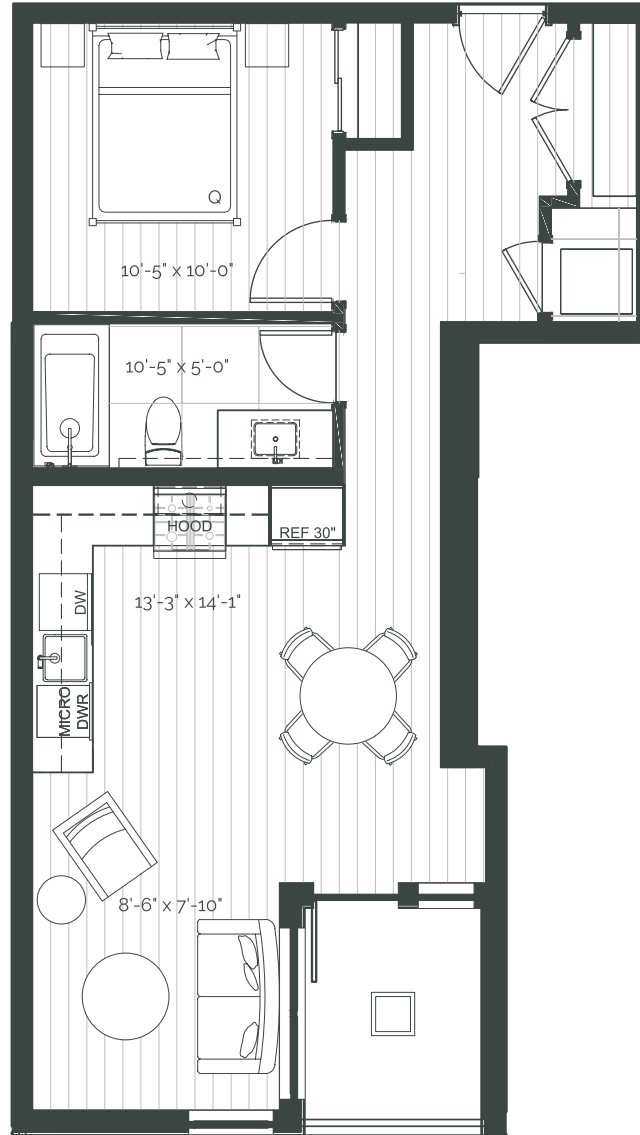

THE RISE
ON FIFTH

Suite 208 – 2 Bedroom + Den

SUITE AREA: 1105 FT² | PATIO AREA: 143 FT²

THE RISE
ON FIFTH

Suite 209 – 2 Bedroom

SUITE AREA: 1205 FT² | PATIO AREA: 87 FT²

THE RISE
ON FIFTH

Suite 210 – 1 Bedroom

SUITE AREA: 650 FT² | PATIO AREA: 48 FT²

THE RISE
ON FIFTH

Suite 301 – 2 Bedroom

SUITE AREA: 1014 FT² | PATIO AREA: 351 FT²

THE RISE
ON FIFTH

Suite 302 – 2 Bedroom

SUITE AREA: 1108 FT² | PATIO AREA: 341 FT²

THE RISE
ON FIFTH

Suite 303 – 2 Bedroom

SUITE AREA: 1108 FT² | PATIO AREA: 341 FT²

THE RISE
ON FIFTH

Suite 304 – 2 Bedroom

SUITE AREA: 1031 FT² | PATIO AREA: 351 FT²

THE RISE
ON FIFTH

Suite 305 – 1 Bedroom

SUITE AREA: 634 FT² | PATIO AREA: 48 FT²

THE RISE
ON FIFTH

Suite 306 – 2 Bedroom

SUITE AREA: 1201 FT² | PATIO AREA: 87 FT²

THE RISE
ON FIFTH

Suite 307 – 2 Bedroom + Den

SUITE AREA: 1109 FT² | PATIO AREA: 143 FT²