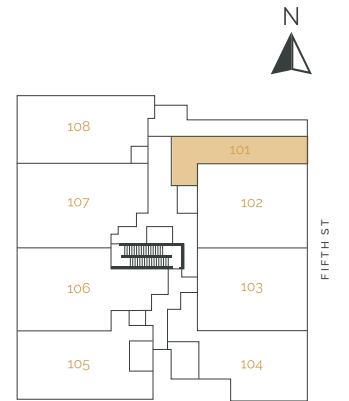

THE RISE
ON FIFTH

Suite 101 – Studio

SUITE AREA: 480 FT² | PATIO AREA: 196 FT²

THE RISE
ON FIFTH

Suite 102 – 2 Bedroom

SUITE AREA: 1115 FT² | PATIO AREA: 341 FT²

THE RISE
ON FIFTH

Suite 103 – 2 Bedroom

SUITE AREA: 1107 FT² | PATIO AREA: 341 FT²

THE RISE
ON FIFTH

Suite 104 – 1 Bedroom

SUITE AREA: 865 FT² | PATIO AREA: 384 FT²

THE RISE
ON FIFTH

Suite 105 – 3 Bedroom

SUITE AREA: 1351 FT² | PATIO AREA: 99 FT²

THE RISE
ON FIFTH

Suite 106 – 3 Bedroom + Den

SUITE AREA: 1391 FT² | PATIO AREA: 196 FT²

THE RISE
ON FIFTH

Suite 107 – 3 Bedroom + Den

SUITE AREA: 1391 FT² | PATIO AREA: 196 FT²

THE RISE
ON FIFTH

Suite 108 – 3 Bedroom

SUITE AREA: 1301 FT² | PATIO AREA: 84 FT²

THE RISE
ON FIFTH

Suite 201 – 2 Bedroom

SUITE AREA: 1014 FT² | PATIO AREA: 351 FT²

THE RISE
ON FIFTH

Suite 202 – 2 Bedroom

SUITE AREA: 1108 FT² | PATIO AREA: 341 FT²