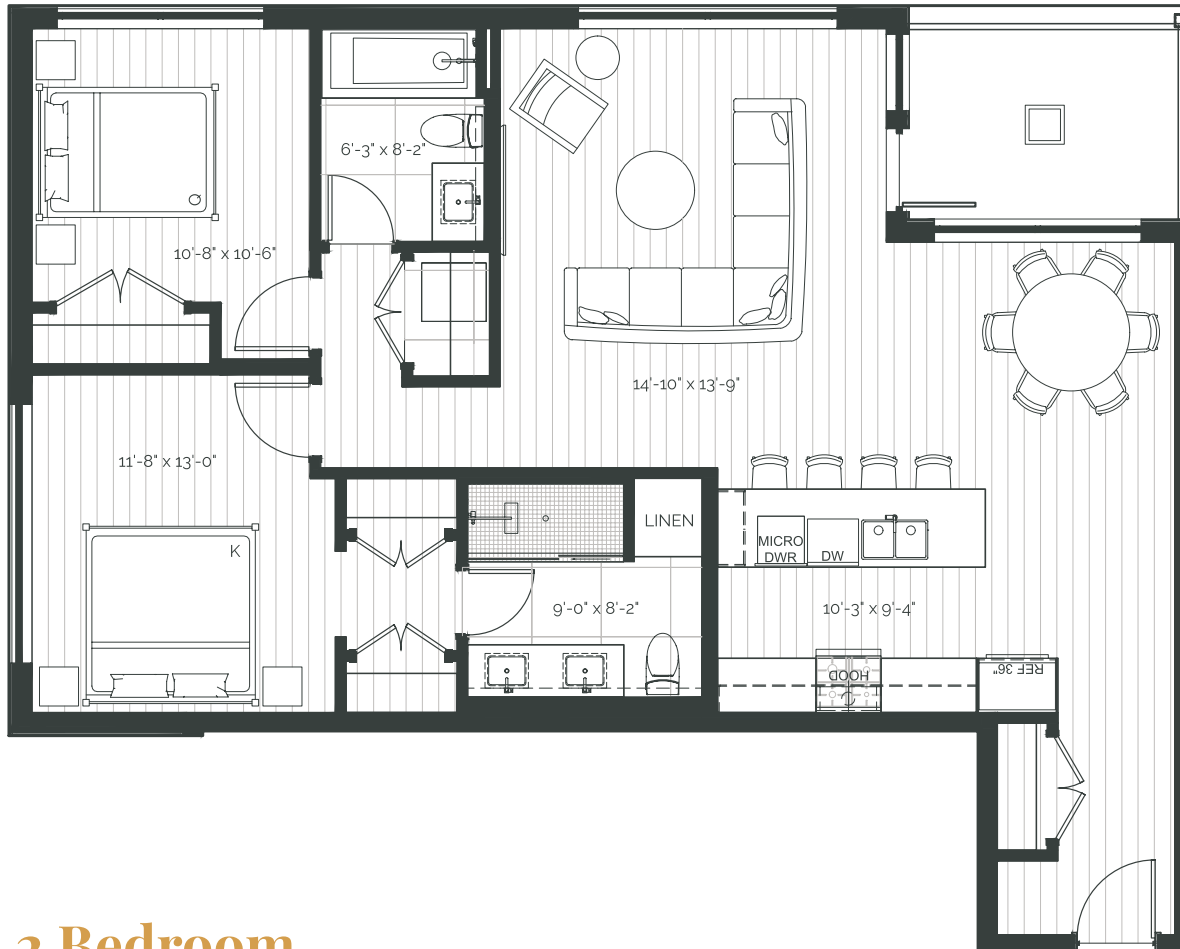

SUITE AREA: 634 FT² | PATIO AREA: 48 FT²

THE RISE
ON FIFTH

Suite 206 – 2 Bedroom

SUITE AREA: 1201 FT² | PATIO AREA: 87 FT²

THE RISE
ON FIFTH

Suite 207 – 2 Bedroom + Den

SUITE AREA: 1109 FT² | PATIO AREA: 143 FT²

THE RISE
ON FIFTH

Suite 208 – 2 Bedroom + Den

SUITE AREA: 1105 FT² | PATIO AREA: 143 FT²

THE RISE
ON FIFTH

Suite 209 – 2 Bedroom

SUITE AREA: 1205 FT² | PATIO AREA: 87 FT²

THE RISE
ON FIFTH

Suite 210 – 1 Bedroom

SUITE AREA: 650 FT² | PATIO AREA: 48 FT²

THE RISE
ON FIFTH

Suite 301 – 2 Bedroom

SUITE AREA: 1014 FT² | PATIO AREA: 351 FT²

THE RISE
ON FIFTH

Suite 302 – 2 Bedroom

SUITE AREA: 1108 FT² | PATIO AREA: 341 FT²

THE RISE
ON FIFTH

Suite 303 – 2 Bedroom

SUITE AREA: 1108 FT² | PATIO AREA: 341 FT²

THE RISE
ON FIFTH

Suite 304 – 2 Bedroom

SUITE AREA: 1031 FT² | PATIO AREA: 351 FT²

THE RISE
ON FIFTH

Suite 305 – 1 Bedroom