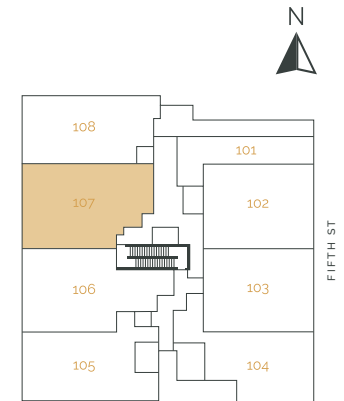

SUITE AREA: 1107 FT² | PATIO AREA: 341 FT²

THE RISE
ON FIFTH

Suite 104 – 1 Bedroom

SUITE AREA: 865 FT² | PATIO AREA: 384 FT²

THE RISE
ON FIFTH

Suite 105 – 3 Bedroom

SUITE AREA: 1351 FT² | PATIO AREA: 99 FT²

THE RISE
ON FIFTH

Suite 106 – 3 Bedroom + Den

SUITE AREA: 1391 FT² | PATIO AREA: 196 FT²

THE RISE
ON FIFTH

Suite 107 – 3 Bedroom + Den

SUITE AREA: 1391 FT² | PATIO AREA: 196 FT²

THE RISE
ON FIFTH

Suite 108 – 3 Bedroom

SUITE AREA: 1301 FT² | PATIO AREA: 84 FT²

THE RISE
ON FIFTH

Suite 201 – 2 Bedroom

SUITE AREA: 1014 FT² | PATIO AREA: 351 FT²

THE RISE
ON FIFTH

Suite 202 – 2 Bedroom

SUITE AREA: 1108 FT² | PATIO AREA: 341 FT²

THE RISE
ON FIFTH

Suite 203 – 2 Bedroom

SUITE AREA: 1108 FT² | PATIO AREA: 341 FT²

THE RISE
ON FIFTH

Suite 204 – 2 Bedroom

SUITE AREA: 1031 FT² | PATIO AREA: 351 FT²

THE RISE
ON FIFTH

Suite 205 – 1 Bedroom