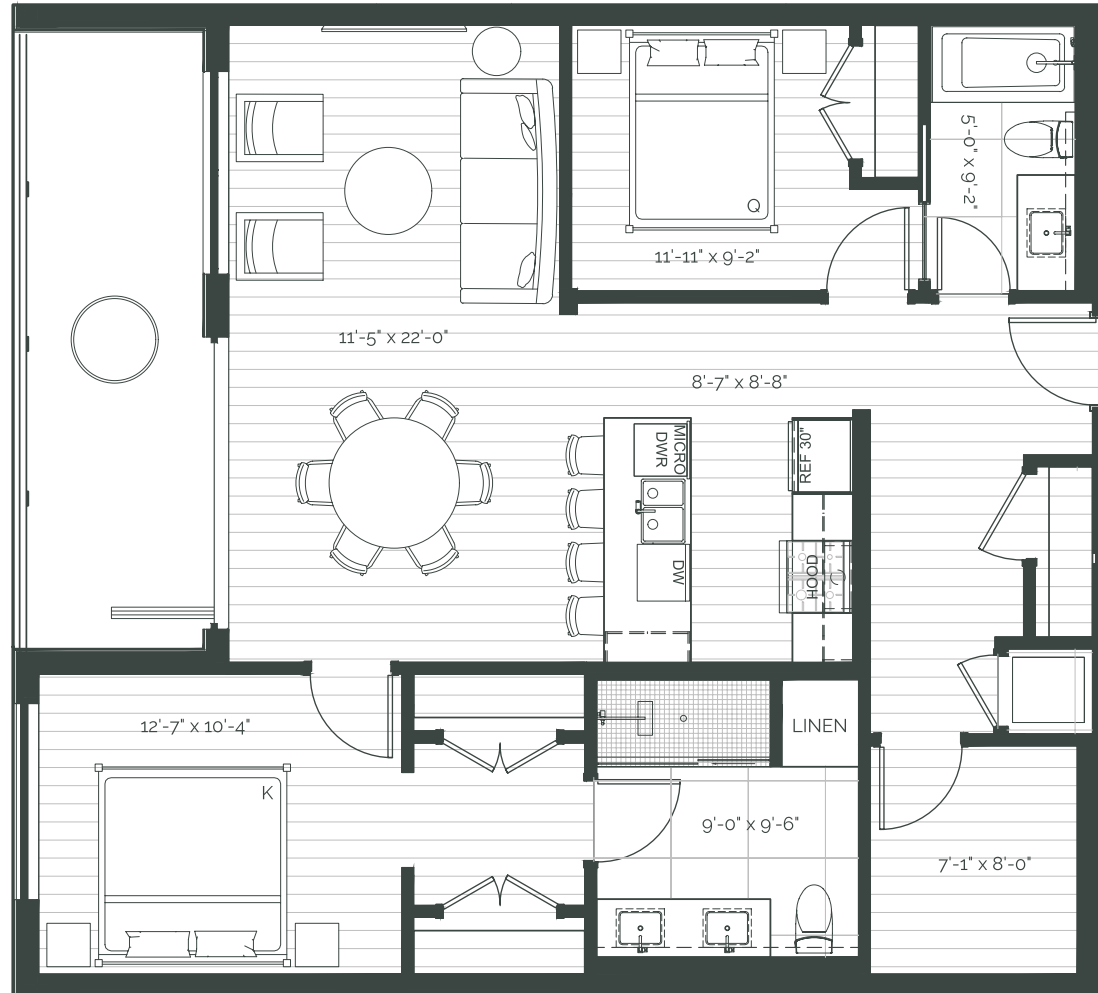

THE RISE
ON FIFTH

Suite 303 – 2 Bedroom

SUITE AREA: 1108 FT² | PATIO AREA: 341 FT²

THE RISE
ON FIFTH

Suite 304 – 2 Bedroom

SUITE AREA: 1031 FT² | PATIO AREA: 351 FT²

THE RISE
ON FIFTH

Suite 305 – 1 Bedroom

SUITE AREA: 634 FT² | PATIO AREA: 48 FT²

THE RISE
ON FIFTH

Suite 306 – 2 Bedroom

SUITE AREA: 1201 FT² | PATIO AREA: 87 FT²

THE RISE
ON FIFTH

Suite 307 – 2 Bedroom + Den

SUITE AREA: 1109 FT² | PATIO AREA: 143 FT²

THE RISE
ON FIFTH

Suite 308 – 2 Bedroom + Den

SUITE AREA: 1105 FT² | PATIO AREA: 143 FT²

THE RISE
ON FIFTH

Suite 309 – 2 Bedroom

SUITE AREA: 1205 FT² | PATIO AREA: 87 FT²

THE RISE
ON FIFTH

Suite 310 – 1 Bedroom