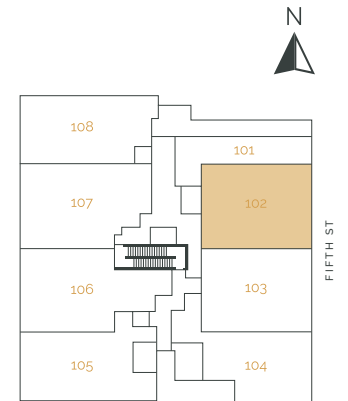

THE RISE
ON FIFTH

Suite 101 – Studio

SUITE AREA: 480 FT² | PATIO AREA: 196 FT²

THE RISE
ON FIFTH

Suite 102 – 2 Bedroom

SUITE AREA: 1115 FT² | PATIO AREA: 341 FT²

THE RISE
ON FIFTH

Suite 103 – 2 Bedroom

SUITE AREA: 1107 FT² | PATIO AREA: 341 FT²

THE RISE
ON FIFTH

Suite 104 – 1 Bedroom

SUITE AREA: 865 FT² | PATIO AREA: 384 FT²

THE RISE
ON FIFTH

Suite 105 – 3 Bedroom

SUITE AREA: 1351 FT² | PATIO AREA: 99 FT²

THE RISE
ON FIFTH

Suite 106 – 3 Bedroom + Den

SUITE AREA: 1391 FT² | PATIO AREA: 196 FT²

THE RISE
ON FIFTH

Suite 107 – 3 Bedroom + Den

SUITE AREA: 1391 FT² | PATIO AREA: 196 FT²

THE RISE
ON FIFTH

Suite 108 – 3 Bedroom

SUITE AREA: 1301 FT² | PATIO AREA: 84 FT²

THE RISE
ON FIFTH

Suite 201 – 2 Bedroom

SUITE AREA: 1014 FT² | PATIO AREA: 351 FT²

THE RISE
ON FIFTH

Suite 202 – 2 Bedroom

SUITE AREA: 1108 FT² | PATIO AREA: 341 FT²