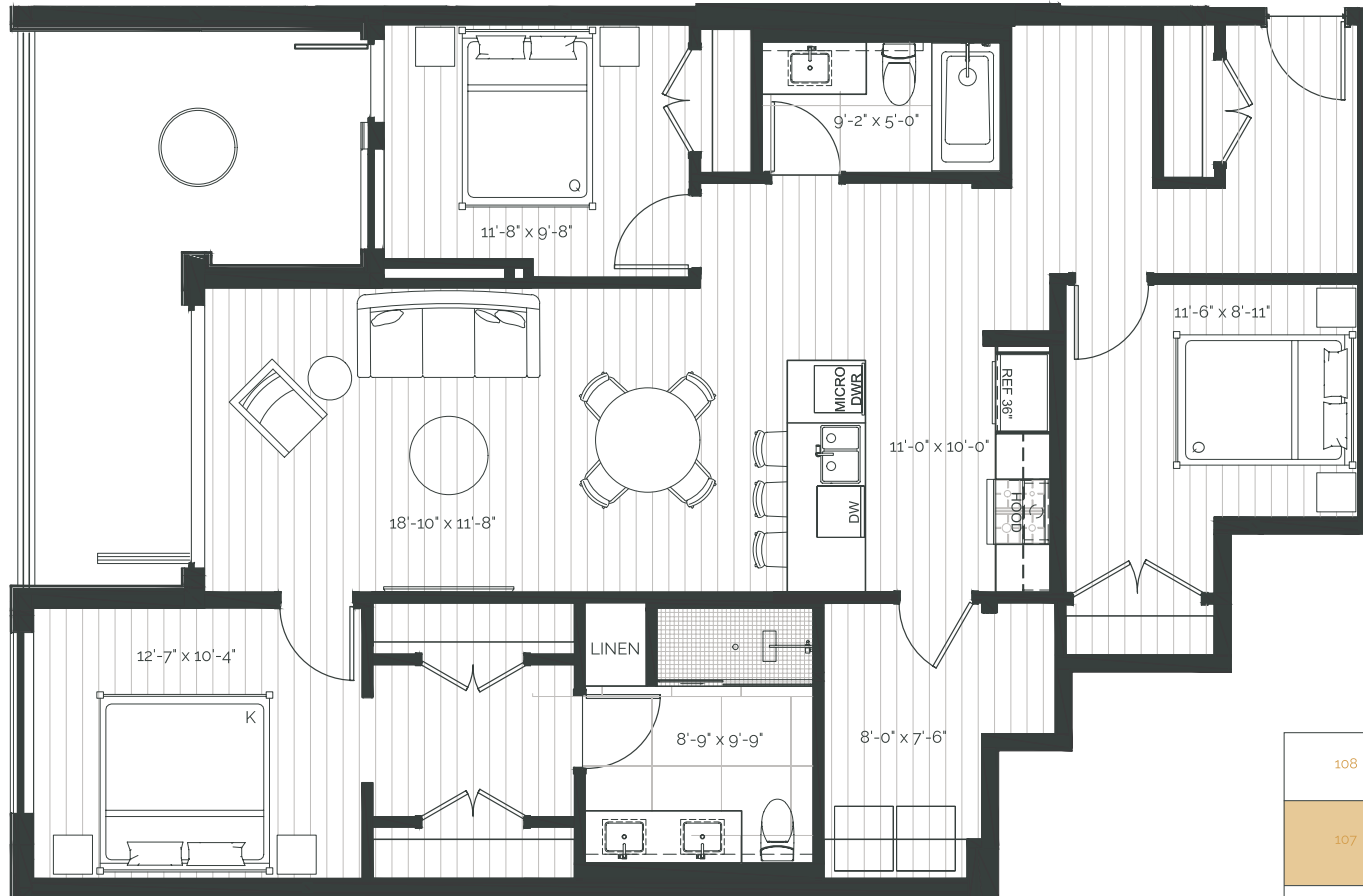

SUITE AREA: 1107 FT² | PATIO AREA: 341 FT²

THE RISE
ON FIFTH

Suite 104 – 1 Bedroom

SUITE AREA: 865 FT² | PATIO AREA: 384 FT²

THE RISE
ON FIFTH

Suite 105 – 3 Bedroom

SUITE AREA: 1351 FT² | PATIO AREA: 99 FT²

THE RISE
ON FIFTH

Suite 106 – 3 Bedroom + Den

SUITE AREA: 1391 FT² | PATIO AREA: 196 FT²

THE RISE
ON FIFTH

Suite 107 – 3 Bedroom + Den

SUITE AREA: 1391 FT² | PATIO AREA: 196 FT²

THE RISE
ON FIFTH

Suite 108 – 3 Bedroom

SUITE AREA: 1301 FT² | PATIO AREA: 84 FT²

THE RISE
ON FIFTH

Suite 201 – 2 Bedroom

SUITE AREA: 1014 FT² | PATIO AREA: 351 FT²

THE RISE
ON FIFTH

Suite 202 – 2 Bedroom

SUITE AREA: 1108 FT² | PATIO AREA: 341 FT²

THE RISE
ON FIFTH

Suite 203 – 2 Bedroom

SUITE AREA: 1108 FT² | PATIO AREA: 341 FT²

THE RISE
ON FIFTH

Suite 204 – 2 Bedroom

SUITE AREA: 1031 FT² | PATIO AREA: 351 FT²

THE RISE
ON FIFTH

Suite 205 – 1 Bedroom