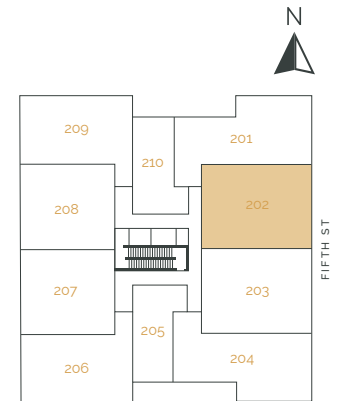

THE RISE
ON FIFTH

Suite 106 – 3 Bedroom + Den

SUITE AREA: 1391 FT² | PATIO AREA: 196 FT²

THE RISE
ON FIFTH

Suite 107 – 3 Bedroom + Den

SUITE AREA: 1391 FT² | PATIO AREA: 196 FT²

THE RISE
ON FIFTH

Suite 108 – 3 Bedroom

SUITE AREA: 1301 FT² | PATIO AREA: 84 FT²

THE RISE
ON FIFTH

Suite 201 – 2 Bedroom

SUITE AREA: 1014 FT² | PATIO AREA: 351 FT²

THE RISE
ON FIFTH

Suite 202 – 2 Bedroom

SUITE AREA: 1108 FT² | PATIO AREA: 341 FT²

THE RISE
ON FIFTH

Suite 203 – 2 Bedroom

SUITE AREA: 1108 FT² | PATIO AREA: 341 FT²

THE RISE
ON FIFTH

Suite 204 – 2 Bedroom

SUITE AREA: 1031 FT² | PATIO AREA: 351 FT²

THE RISE
ON FIFTH

Suite 205 – 1 Bedroom

SUITE AREA: 634 FT² | PATIO AREA: 48 FT²

THE RISE
ON FIFTH

Suite 206 – 2 Bedroom

SUITE AREA: 1201 FT² | PATIO AREA: 87 FT²

THE RISE
ON FIFTH

Suite 207 – 2 Bedroom + Den

SUITE AREA: 1109 FT² | PATIO AREA: 143 FT²