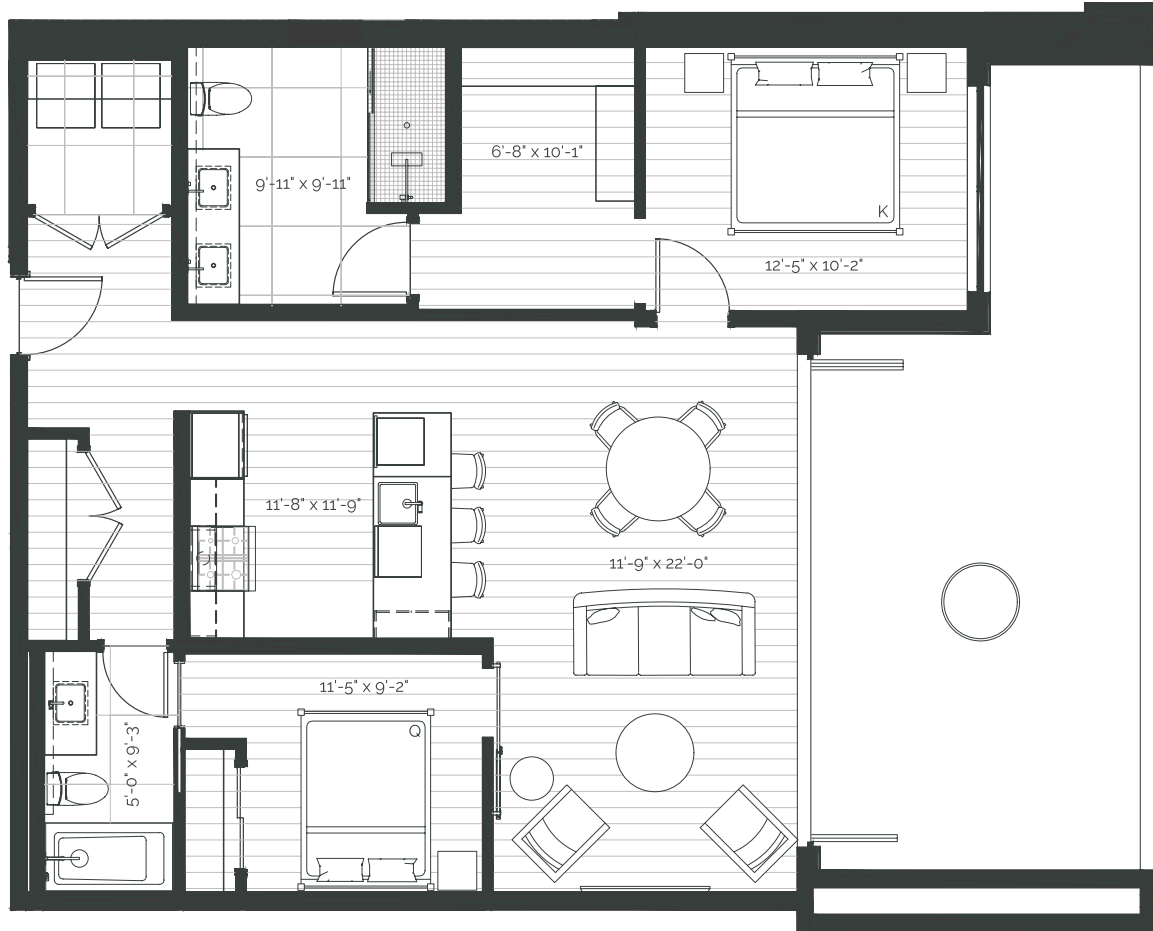

THE RISE
ON FIFTH

Suite 101 – Studio

SUITE AREA: 480 FT² | PATIO AREA: 196 FT²

THE RISE
ON FIFTH

Suite 102 – 2 Bedroom

SUITE AREA: 1115 FT² | PATIO AREA: 341 FT²

THE RISE
ON FIFTH

Suite 103 – 2 Bedroom

SUITE AREA: 1107 FT² | PATIO AREA: 341 FT²

THE RISE
ON FIFTH

Suite 104 – 1 Bedroom

SUITE AREA: 865 FT² | PATIO AREA: 384 FT²

THE RISE
ON FIFTH

Suite 105 – 3 Bedroom

SUITE AREA: 1351 FT² | PATIO AREA: 99 FT²

THE RISE
ON FIFTH

Suite 106 – 3 Bedroom + Den

SUITE AREA: 1391 FT² | PATIO AREA: 196 FT²

THE RISE
ON FIFTH

Suite 107 – 3 Bedroom + Den

SUITE AREA: 1391 FT² | PATIO AREA: 196 FT²

THE RISE
ON FIFTH

Suite 108 – 3 Bedroom

SUITE AREA: 1301 FT² | PATIO AREA: 84 FT²

THE RISE
ON FIFTH

Suite 201 – 2 Bedroom

SUITE AREA: 1014 FT² | PATIO AREA: 351 FT²

THE RISE
ON FIFTH

Suite 202 – 2 Bedroom

SUITE AREA: 1108 FT² | PATIO AREA: 341 FT²