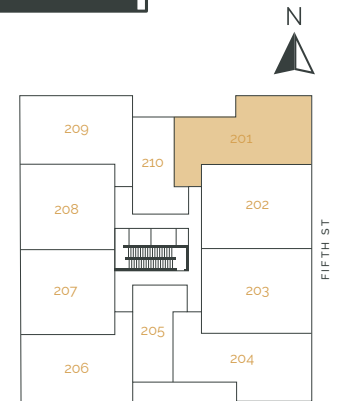

THE RISE
ON FIFTH

Suite 106 – 3 Bedroom + Den

SUITE AREA: 1391 FT² | PATIO AREA: 196 FT²

THE RISE
ON FIFTH

Suite 107 – 3 Bedroom + Den

SUITE AREA: 1391 FT² | PATIO AREA: 196 FT²

THE RISE
ON FIFTH

Suite 108 – 3 Bedroom

SUITE AREA: 1301 FT² | PATIO AREA: 84 FT²

THE RISE
ON FIFTH

Suite 201 – 2 Bedroom

SUITE AREA: 1014 FT² | PATIO AREA: 351 FT²

THE RISE
ON FIFTH

Suite 202 – 2 Bedroom

SUITE AREA: 1108 FT² | PATIO AREA: 341 FT²

THE RISE
ON FIFTH

Suite 203 – 2 Bedroom

SUITE AREA: 1108 FT² | PATIO AREA: 341 FT²

THE RISE
ON FIFTH

Suite 204 – 2 Bedroom

SUITE AREA: 1031 FT² | PATIO AREA: 351 FT²

THE RISE
ON FIFTH

Suite 205 – 1 Bedroom

SUITE AREA: 634 FT² | PATIO AREA: 48 FT²

THE RISE
ON FIFTH

Suite 206 – 2 Bedroom

SUITE AREA: 1201 FT² | PATIO AREA: 87 FT²

THE RISE
ON FIFTH

Suite 207 – 2 Bedroom + Den

SUITE AREA: 1109 FT² | PATIO AREA: 143 FT²