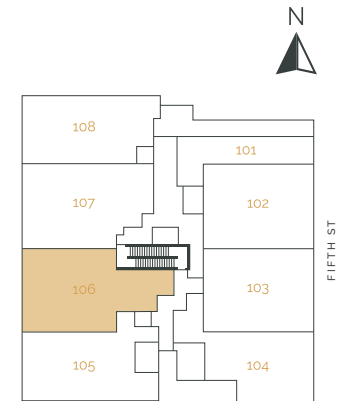

THE RISE
ON FIFTH

Suite 101 – Studio

SUITE AREA: 480 FT² | PATIO AREA: 196 FT²

THE RISE
ON FIFTH

Suite 102 – 2 Bedroom

SUITE AREA: 1115 FT² | PATIO AREA: 341 FT²

THE RISE
ON FIFTH

Suite 103 – 2 Bedroom

SUITE AREA: 1107 FT² | PATIO AREA: 341 FT²

THE RISE
ON FIFTH

Suite 104 – 1 Bedroom

SUITE AREA: 865 FT² | PATIO AREA: 384 FT²

THE RISE
ON FIFTH

Suite 105 – 3 Bedroom

SUITE AREA: 1351 FT² | PATIO AREA: 99 FT²

THE RISE
ON FIFTH

Suite 106 – 3 Bedroom + Den

SUITE AREA: 1391 FT² | PATIO AREA: 196 FT²

THE RISE
ON FIFTH

Suite 107 – 3 Bedroom + Den

SUITE AREA: 1391 FT² | PATIO AREA: 196 FT²

THE RISE
ON FIFTH

Suite 108 – 3 Bedroom

SUITE AREA: 1301 FT² | PATIO AREA: 84 FT²

THE RISE
ON FIFTH

Suite 201 – 2 Bedroom

SUITE AREA: 1014 FT² | PATIO AREA: 351 FT²

THE RISE
ON FIFTH

Suite 202 – 2 Bedroom

SUITE AREA: 1108 FT² | PATIO AREA: 341 FT²