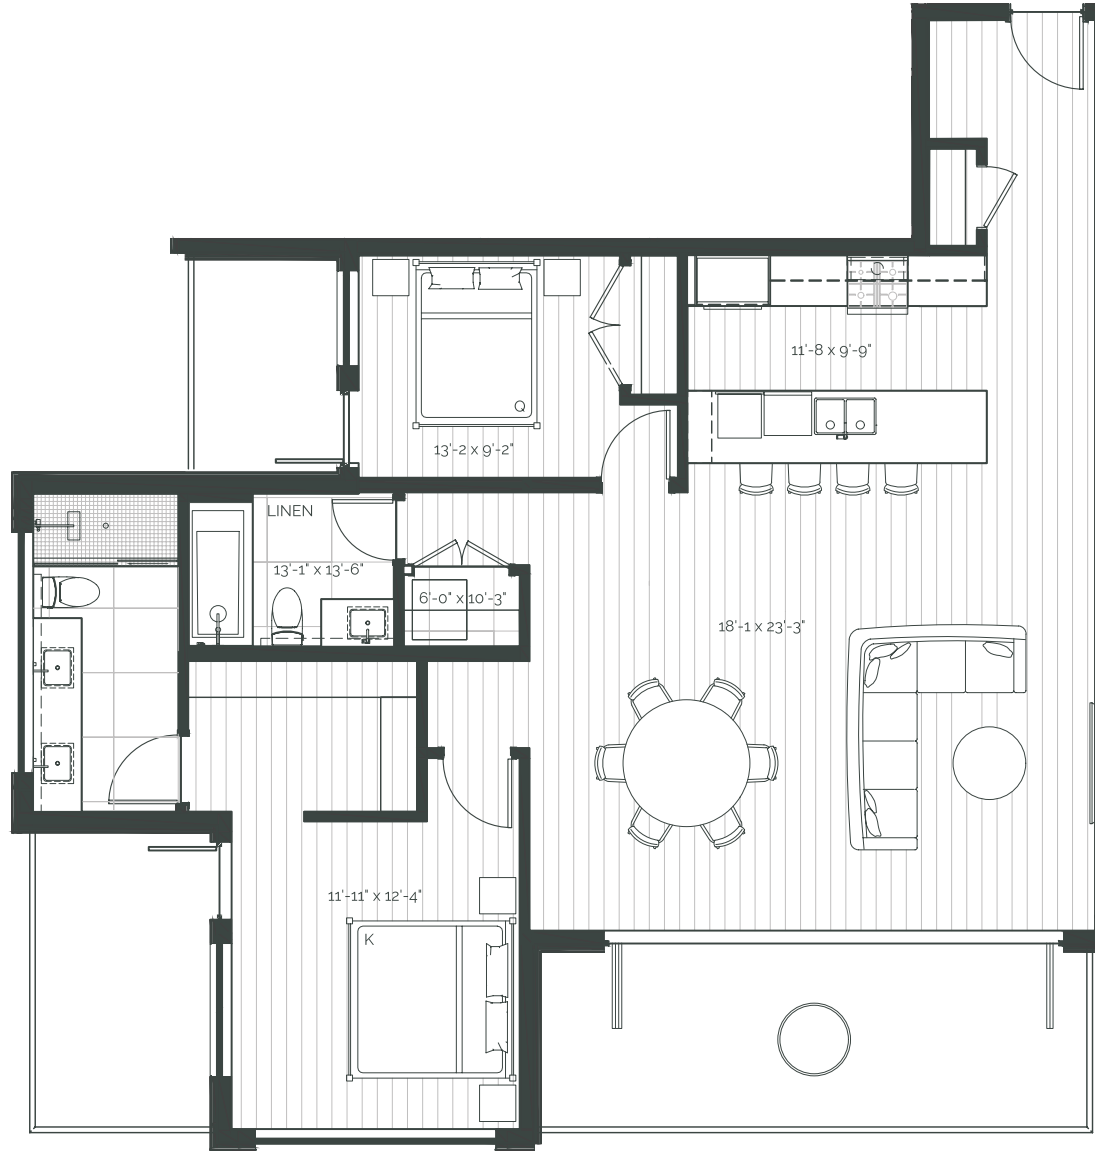

THE RISE
ON FIFTH

Suite 101 – Studio

SUITE AREA: 480 FT² | PATIO AREA: 196 FT²

THE RISE
ON FIFTH

Suite 102 – 2 Bedroom

SUITE AREA: 1115 FT² | PATIO AREA: 341 FT²

THE RISE
ON FIFTH

Suite 103 – 2 Bedroom

SUITE AREA: 1107 FT² | PATIO AREA: 341 FT²

THE RISE
ON FIFTH

Suite 104 – 1 Bedroom

SUITE AREA: 865 FT² | PATIO AREA: 384 FT²

THE RISE
ON FIFTH

Suite 105 – 3 Bedroom

SUITE AREA: 1351 FT² | PATIO AREA: 99 FT²

THE RISE
ON FIFTH

Suite 403 – 2 Bedroom

SUITE AREA: 1223 FT² | PATIO AREA: 777 FT²

THE RISE
ON FIFTH

Suite 404 – 1 Bedroom

SUITE AREA: 567 FT² | PATIO AREA: 49 FT²

THE RISE
ON FIFTH

Suite 405 – 2 Bedroom