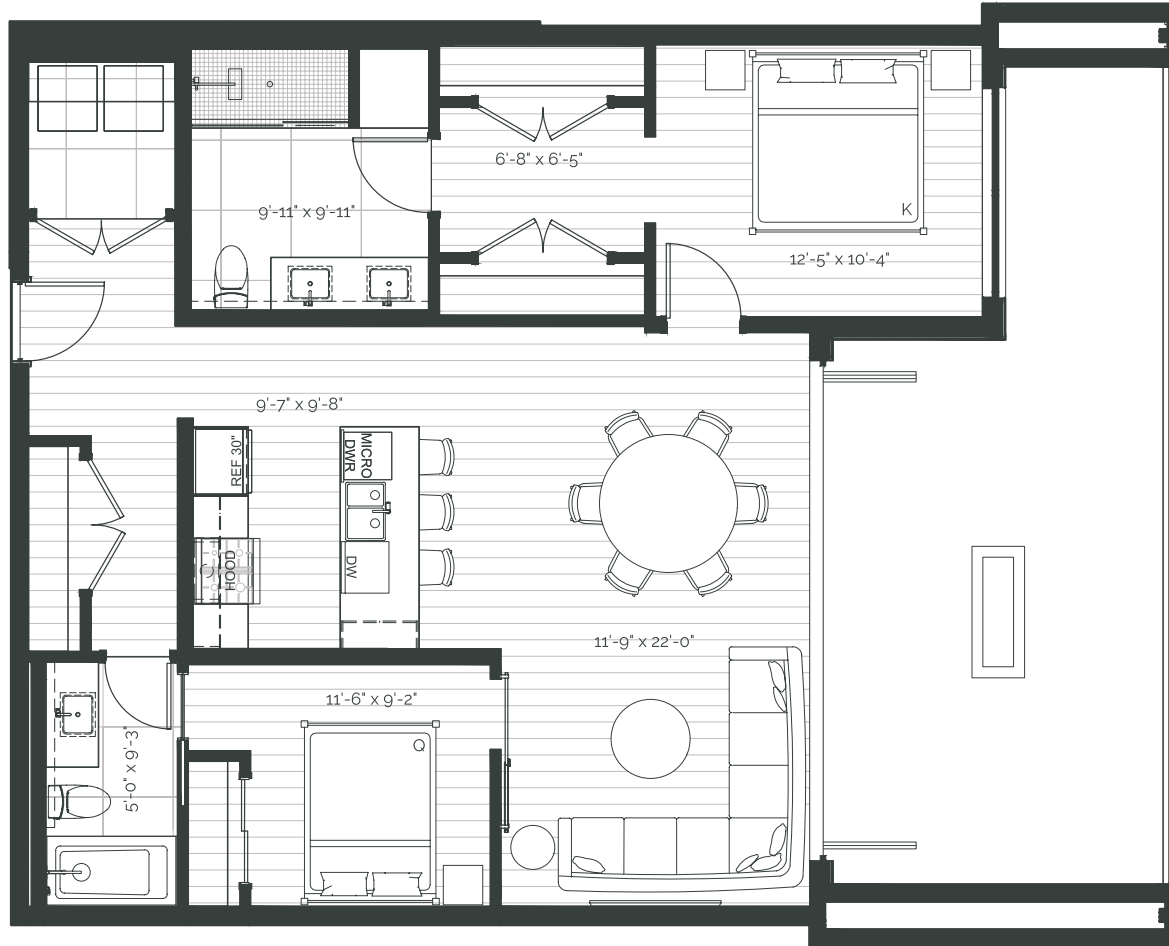

THE RISE
ON FIFTH

Suite 106 – 3 Bedroom + Den

SUITE AREA: 1391 FT² | PATIO AREA: 196 FT²

THE RISE
ON FIFTH

Suite 107 – 3 Bedroom + Den

SUITE AREA: 1391 FT² | PATIO AREA: 196 FT²

THE RISE
ON FIFTH

Suite 108 – 3 Bedroom

SUITE AREA: 1301 FT² | PATIO AREA: 84 FT²

THE RISE
ON FIFTH

Suite 201 – 2 Bedroom

SUITE AREA: 1014 FT² | PATIO AREA: 351 FT²

THE RISE
ON FIFTH

Suite 202 – 2 Bedroom

SUITE AREA: 1108 FT² | PATIO AREA: 341 FT²

THE RISE
ON FIFTH

Suite 203 – 2 Bedroom

SUITE AREA: 1108 FT² | PATIO AREA: 341 FT²

THE RISE
ON FIFTH

Suite 204 – 2 Bedroom

SUITE AREA: 1031 FT² | PATIO AREA: 351 FT²

THE RISE
ON FIFTH

Suite 205 – 1 Bedroom

SUITE AREA: 634 FT² | PATIO AREA: 48 FT²

THE RISE
ON FIFTH

Suite 206 – 2 Bedroom

SUITE AREA: 1201 FT² | PATIO AREA: 87 FT²

THE RISE
ON FIFTH

Suite 207 – 2 Bedroom + Den

SUITE AREA: 1109 FT² | PATIO AREA: 143 FT²