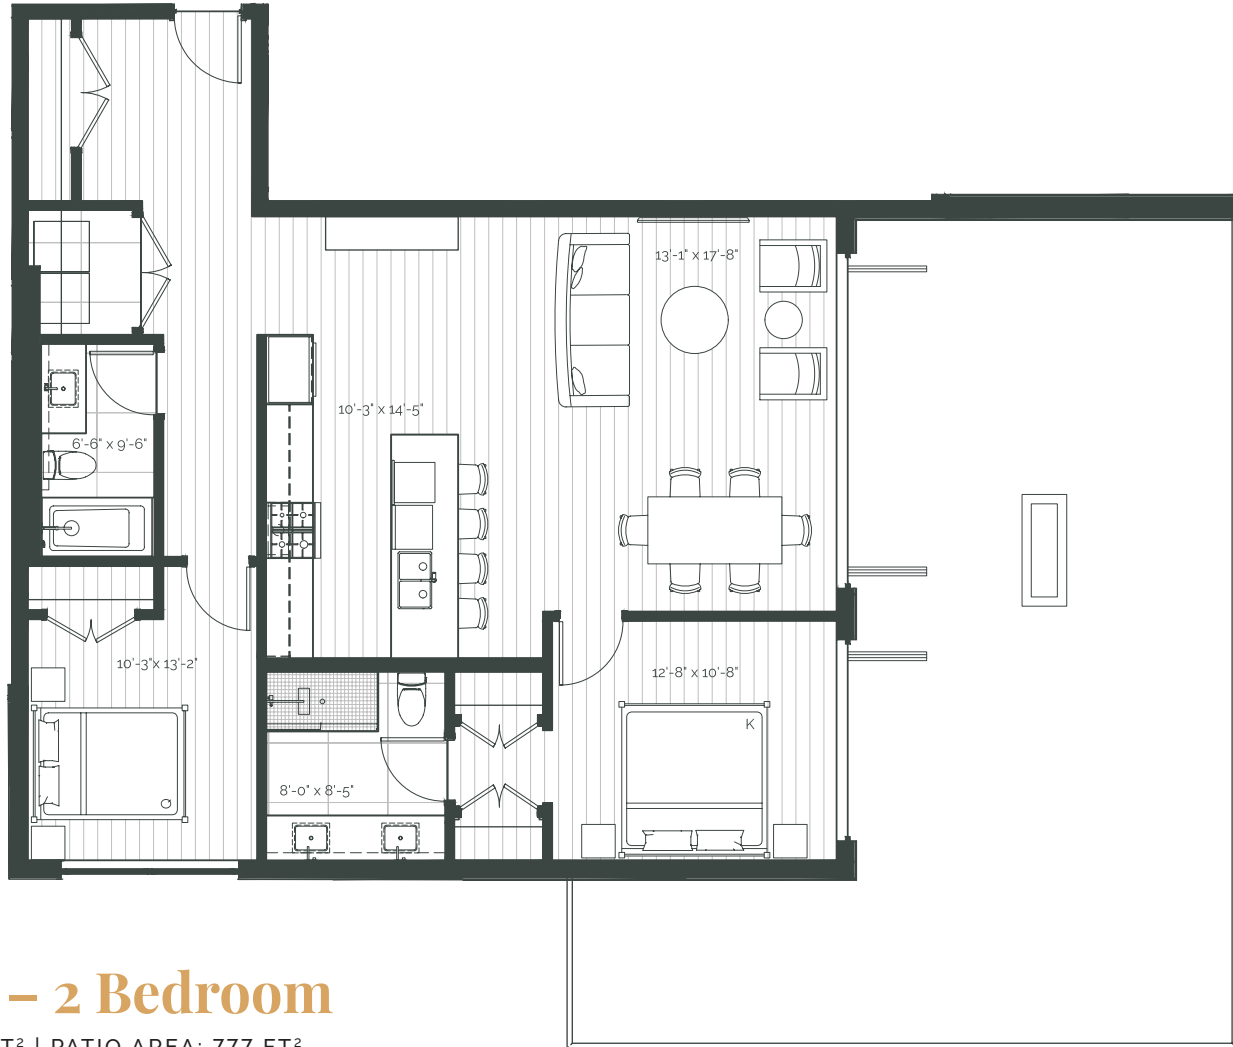

THE RISE
ON FIFTH

Suite 101 – Studio

SUITE AREA: 480 FT² | PATIO AREA: 196 FT²

THE RISE
ON FIFTH

Suite 102 – 2 Bedroom

SUITE AREA: 1115 FT² | PATIO AREA: 341 FT²

THE RISE
ON FIFTH

Suite 103 – 2 Bedroom

THE RISE
ON FIFTH

Suite 308 – 2 Bedroom + Den

SUITE AREA: 1105 FT² | PATIO AREA: 143 FT²

THE RISE
ON FIFTH

Suite 309 – 2 Bedroom

SUITE AREA: 1205 FT² | PATIO AREA: 87 FT²

THE RISE
ON FIFTH

Suite 310 – 1 Bedroom

SUITE AREA: 650 FT² | PATIO AREA: 48 FT²

THE RISE
ON FIFTH

Suite 401 – 2 Bedroom

SUITE AREA: 1204 FT² | PATIO AREA: 777 FT²

THE RISE
ON FIFTH

Suite 402 – 2 Bedroom + Den

SUITE AREA: 1316 FT² | PATIO AREA: 685 FT²

THE RISE
ON FIFTH

Suite 403 – 2 Bedroom

SUITE AREA: 1223 FT² | PATIO AREA: 777 FT²

THE RISE
ON FIFTH

Suite 404 – 1 Bedroom

SUITE AREA: 567 FT² | PATIO AREA: 49 FT²

THE RISE
ON FIFTH

Suite 405 – 2 Bedroom