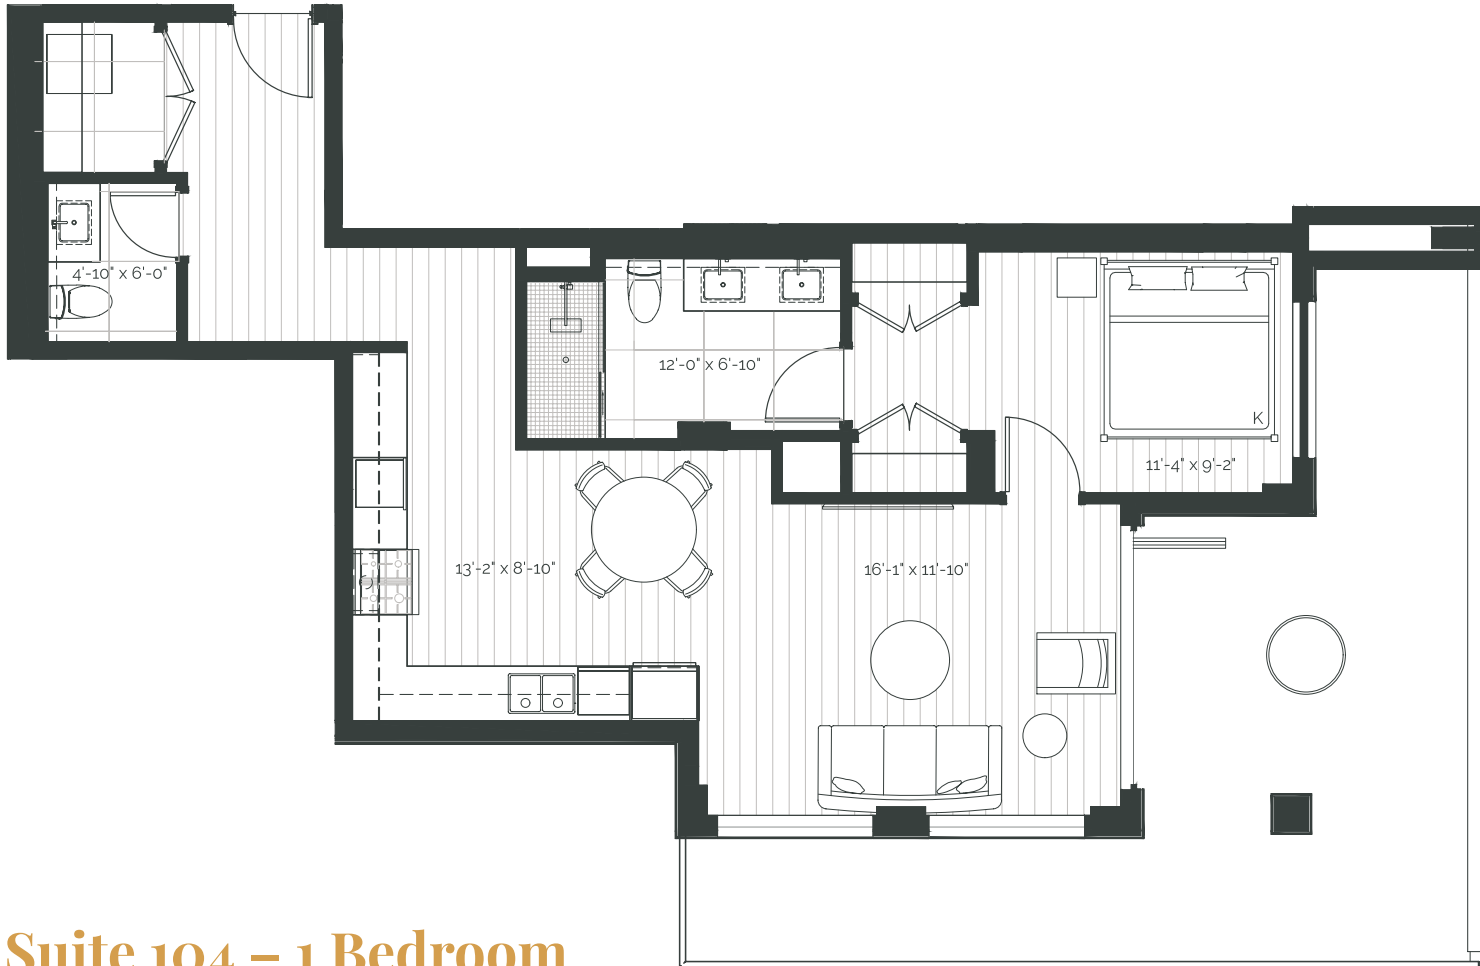

THE RISE
ON FIFTH

Suite 101 – Studio

SUITE AREA: 480 FT² | PATIO AREA: 196 FT²

THE RISE
ON FIFTH

Suite 102 – 2 Bedroom

SUITE AREA: 1115 FT² | PATIO AREA: 341 FT²

THE RISE
ON FIFTH

Suite 103 – 2 Bedroom

SUITE AREA: 1107 FT² | PATIO AREA: 341 FT²

THE RISE
ON FIFTH

Suite 104 – 1 Bedroom

SUITE AREA: 865 FT² | PATIO AREA: 384 FT²

THE RISE
ON FIFTH

Suite 105 – 3 Bedroom

SUITE AREA: 1351 FT² | PATIO AREA: 99 FT²

THE RISE
ON FIFTH

Suite 106 – 3 Bedroom + Den

SUITE AREA: 1391 FT² | PATIO AREA: 196 FT²

THE RISE
ON FIFTH

Suite 107 – 3 Bedroom + Den

SUITE AREA: 1391 FT² | PATIO AREA: 196 FT²

THE RISE
ON FIFTH

Suite 108 – 3 Bedroom

SUITE AREA: 1301 FT² | PATIO AREA: 84 FT²

THE RISE
ON FIFTH

Suite 201 – 2 Bedroom

SUITE AREA: 1014 FT² | PATIO AREA: 351 FT²

THE RISE
ON FIFTH

Suite 202 – 2 Bedroom

SUITE AREA: 1108 FT² | PATIO AREA: 341 FT²