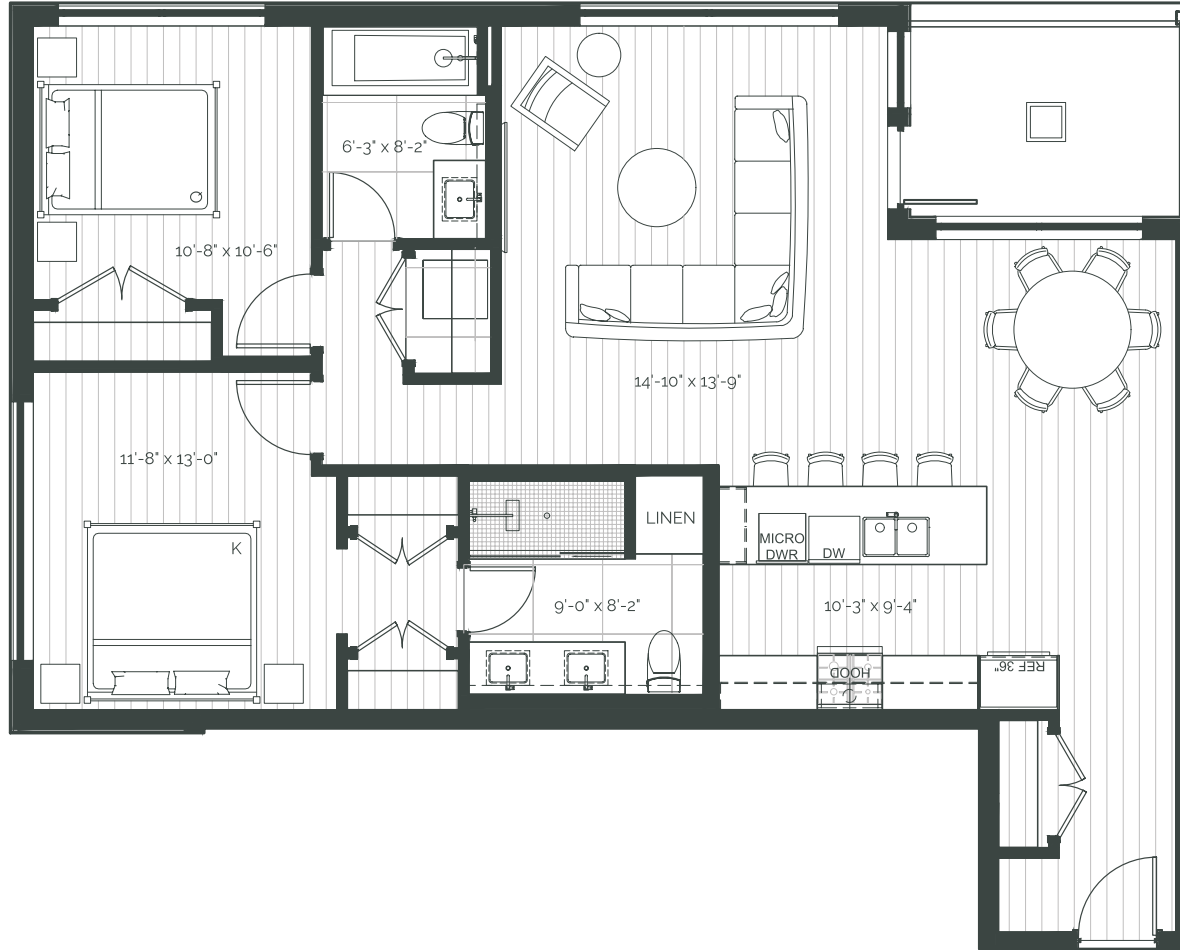

THE RISE
ON FIFTH

Suite 308 – 2 Bedroom + Den

SUITE AREA: 1105 FT² | PATIO AREA: 143 FT²

THE RISE
ON FIFTH

Suite 309 – 2 Bedroom

SUITE AREA: 1205 FT² | PATIO AREA: 87 FT²

THE RISE
ON FIFTH

Suite 310 – 1 Bedroom

SUITE AREA: 650 FT² | PATIO AREA: 48 FT²

THE RISE
ON FIFTH

Suite 401 – 2 Bedroom

SUITE AREA: 1204 FT² | PATIO AREA: 777 FT²

THE RISE
ON FIFTH

Suite 402 – 2 Bedroom + Den

SUITE AREA: 1316 FT² | PATIO AREA: 685 FT²