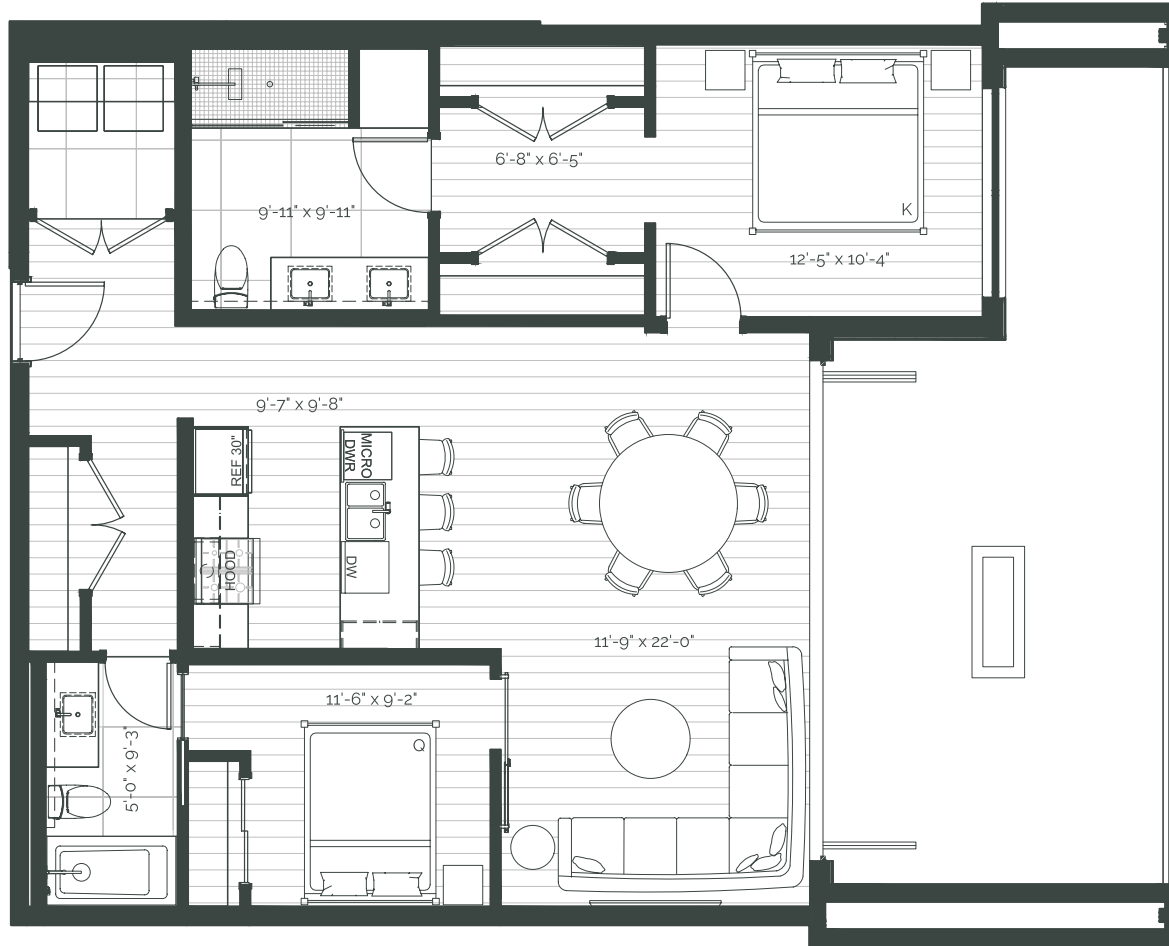

THE RISE
ON FIFTH

Suite 208 – 2 Bedroom + Den

SUITE AREA: 1105 FT² | PATIO AREA: 143 FT²

THE RISE
ON FIFTH

Suite 209 – 2 Bedroom

SUITE AREA: 1205 FT² | PATIO AREA: 87 FT²

THE RISE
ON FIFTH

Suite 210 – 1 Bedroom

SUITE AREA: 650 FT² | PATIO AREA: 48 FT²

THE RISE
ON FIFTH

Suite 301 – 2 Bedroom

SUITE AREA: 1014 FT² | PATIO AREA: 351 FT²

THE RISE
ON FIFTH

Suite 302 – 2 Bedroom

SUITE AREA: 1108 FT² | PATIO AREA: 341 FT²

THE RISE
ON FIFTH

Suite 303 – 2 Bedroom

SUITE AREA: 1108 FT² | PATIO AREA: 341 FT²

THE RISE
ON FIFTH

Suite 304 – 2 Bedroom

SUITE AREA: 1031 FT² | PATIO AREA: 351 FT²

THE RISE
ON FIFTH

Suite 305 – 1 Bedroom