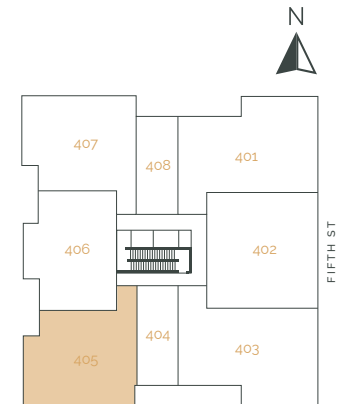

SUITE AREA: 650 FT² | PATIO AREA: 48 FT²

THE RISE
ON FIFTH

Suite 401 – 2 Bedroom

SUITE AREA: 1204 FT² | PATIO AREA: 777 FT²

THE RISE
ON FIFTH

Suite 402 – 2 Bedroom + Den

SUITE AREA: 1316 FT² | PATIO AREA: 685 FT²

THE RISE
ON FIFTH

Suite 403 – 2 Bedroom

SUITE AREA: 1223 FT² | PATIO AREA: 777 FT²

THE RISE
ON FIFTH

Suite 404 – 1 Bedroom

SUITE AREA: 567 FT² | PATIO AREA: 49 FT²

THE RISE
ON FIFTH

Suite 405 – 2 Bedroom

SUITE AREA: 1310 FT² | PATIO AREA: 199 + 111 + 55 FT²

THE RISE
ON FIFTH

Suite 406 – 2 Bedroom + Den

SUITE AREA: 1367 FT² | PATIO AREA: 218 FT²

THE RISE
ON FIFTH

Suite 407 – 2 Bedroom

SUITE AREA: 1316 FT² | PATIO AREA: 199 + 111 + 55 FT²