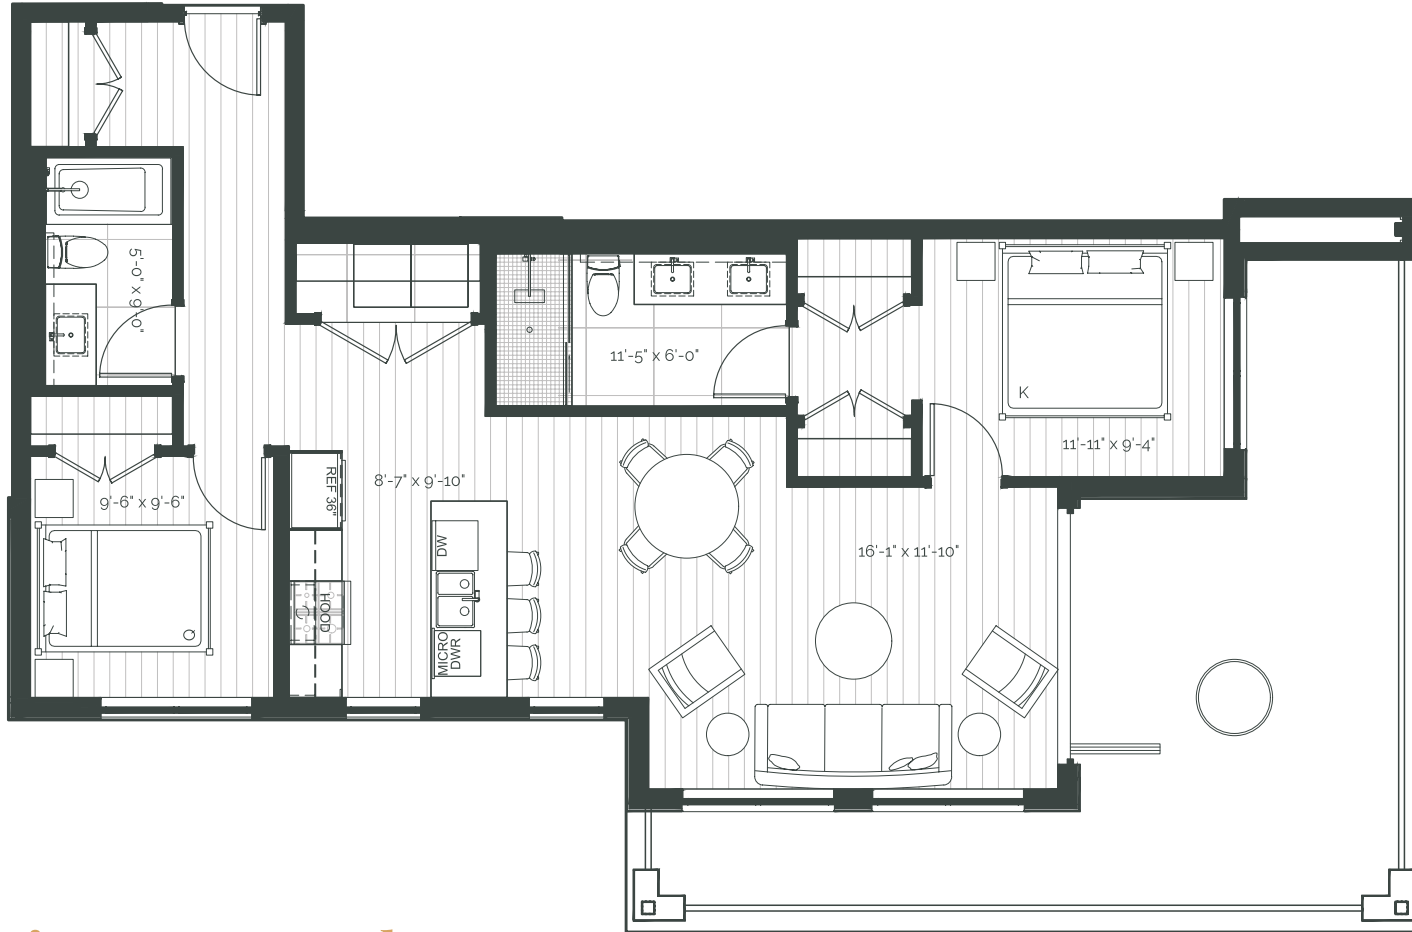

THE RISE
ON FIFTH

Suite 303 – 2 Bedroom

SUITE AREA: 1108 FT² | PATIO AREA: 341 FT²

THE RISE
ON FIFTH

Suite 304 – 2 Bedroom

SUITE AREA: 1031 FT² | PATIO AREA: 351 FT²

THE RISE
ON FIFTH

Suite 305 – 1 Bedroom

SUITE AREA: 634 FT² | PATIO AREA: 48 FT²

THE RISE
ON FIFTH

Suite 306 – 2 Bedroom

SUITE AREA: 1201 FT² | PATIO AREA: 87 FT²

THE RISE
ON FIFTH

Suite 307 – 2 Bedroom + Den

SUITE AREA: 1109 FT² | PATIO AREA: 143 FT²