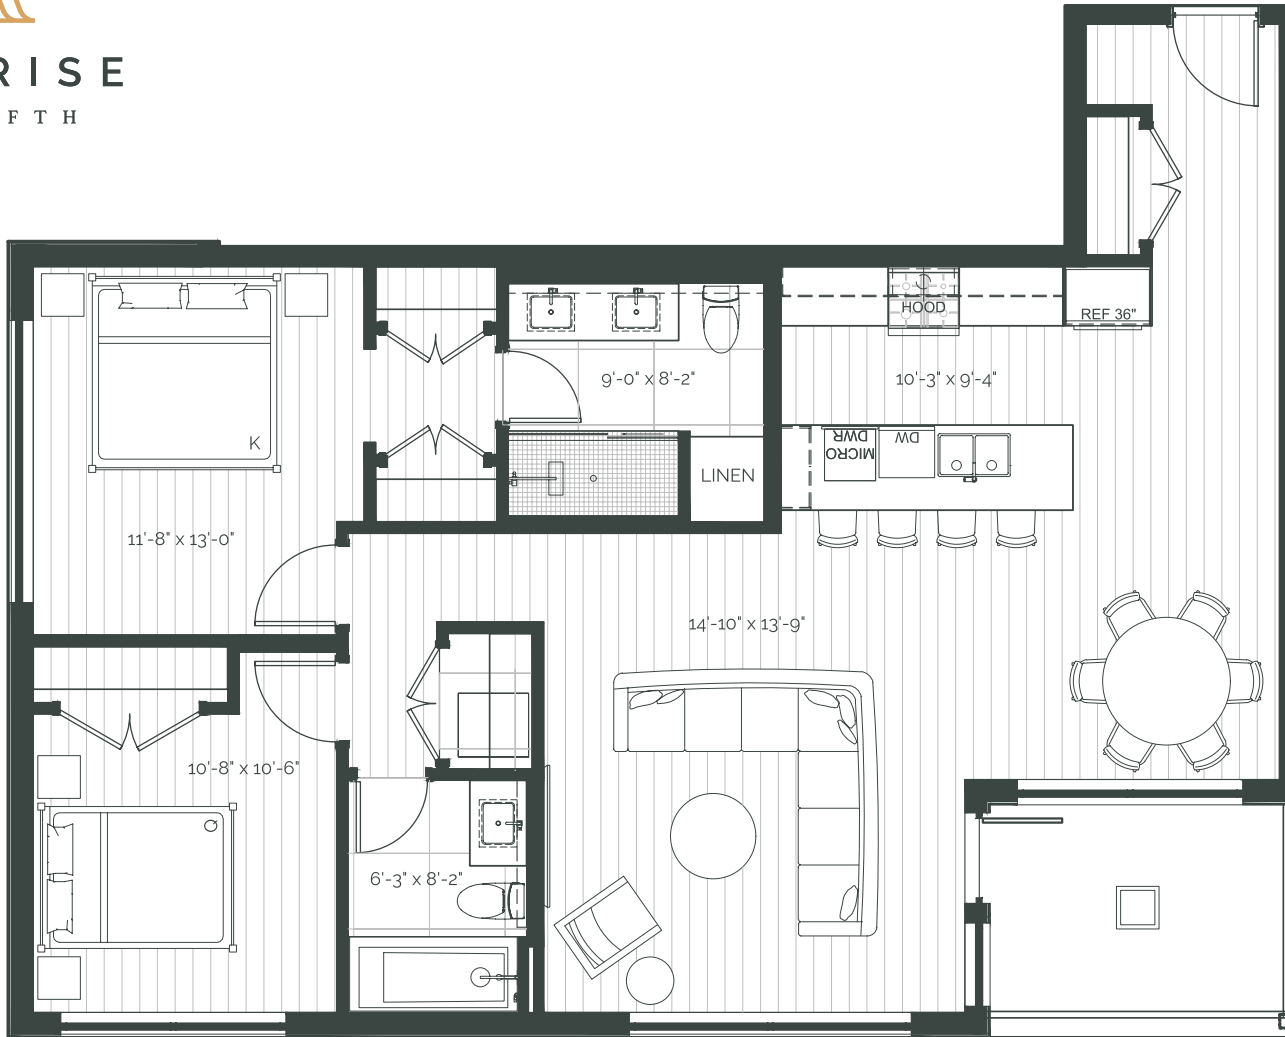

SUITE AREA: 650 FT² | PATIO AREA: 48 FT²

THE RISE
ON FIFTH

Suite 301 – 2 Bedroom

SUITE AREA: 1014 FT² | PATIO AREA: 351 FT²

THE RISE
ON FIFTH

Suite 302 – 2 Bedroom

SUITE AREA: 1108 FT² | PATIO AREA: 341 FT²

THE RISE
ON FIFTH

Suite 303 – 2 Bedroom

SUITE AREA: 1108 FT² | PATIO AREA: 341 FT²

THE RISE
ON FIFTH

Suite 304 – 2 Bedroom

SUITE AREA: 1031 FT² | PATIO AREA: 351 FT²

THE RISE
ON FIFTH

Suite 305 – 1 Bedroom

SUITE AREA: 634 FT² | PATIO AREA: 48 FT²

THE RISE
ON FIFTH

Suite 306 – 2 Bedroom

SUITE AREA: 1201 FT² | PATIO AREA: 87 FT²

THE RISE
ON FIFTH

Suite 307 – 2 Bedroom + Den

SUITE AREA: 1109 FT² | PATIO AREA: 143 FT²