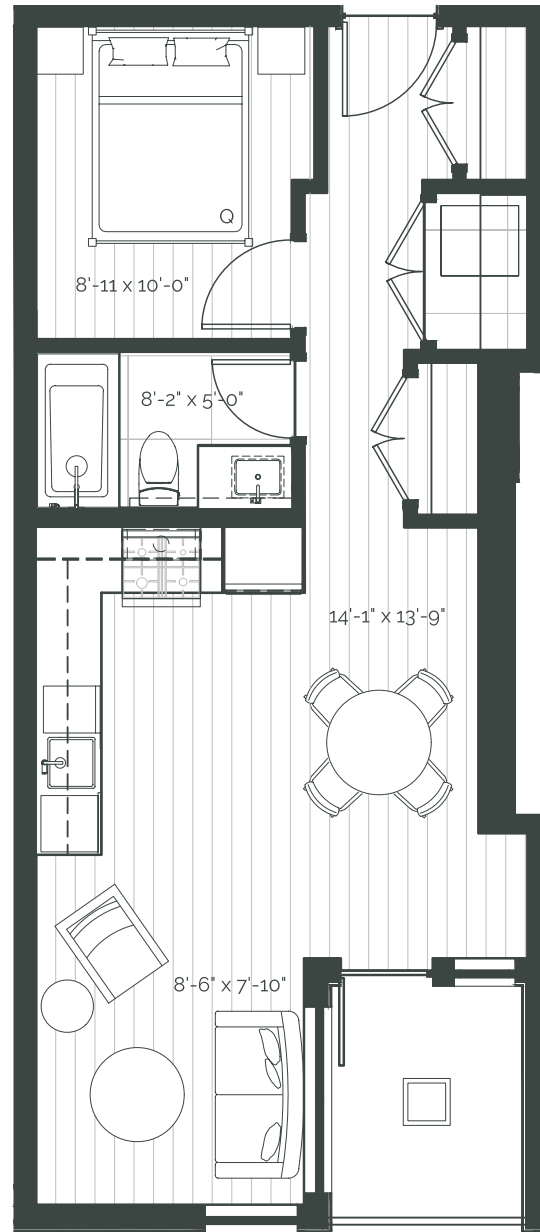

THE RISE
ON FIFTH

Suite 101 – Studio

SUITE AREA: 480 FT² | PATIO AREA: 196 FT²

THE RISE
ON FIFTH

Suite 102 – 2 Bedroom

SUITE AREA: 1115 FT² | PATIO AREA: 341 FT²

THE RISE
ON FIFTH

Suite 103 – 2 Bedroom

SUITE AREA: 650 FT² | PATIO AREA: 48 FT²

THE RISE
ON FIFTH

Suite 401 – 2 Bedroom

SUITE AREA: 1204 FT² | PATIO AREA: 777 FT²

THE RISE
ON FIFTH

Suite 402 – 2 Bedroom + Den

SUITE AREA: 1316 FT² | PATIO AREA: 685 FT²

THE RISE
ON FIFTH

Suite 403 – 2 Bedroom

SUITE AREA: 1223 FT² | PATIO AREA: 777 FT²

THE RISE
ON FIFTH

Suite 404 – 1 Bedroom

SUITE AREA: 567 FT² | PATIO AREA: 49 FT²

THE RISE
ON FIFTH

Suite 405 – 2 Bedroom

SUITE AREA: 1310 FT² | PATIO AREA: 199 + 111 + 55 FT²

THE RISE
ON FIFTH

Suite 406 – 2 Bedroom + Den

SUITE AREA: 1367 FT² | PATIO AREA: 218 FT²

THE RISE
ON FIFTH

Suite 407 – 2 Bedroom

SUITE AREA: 1316 FT² | PATIO AREA: 199 + 111 + 55 FT²