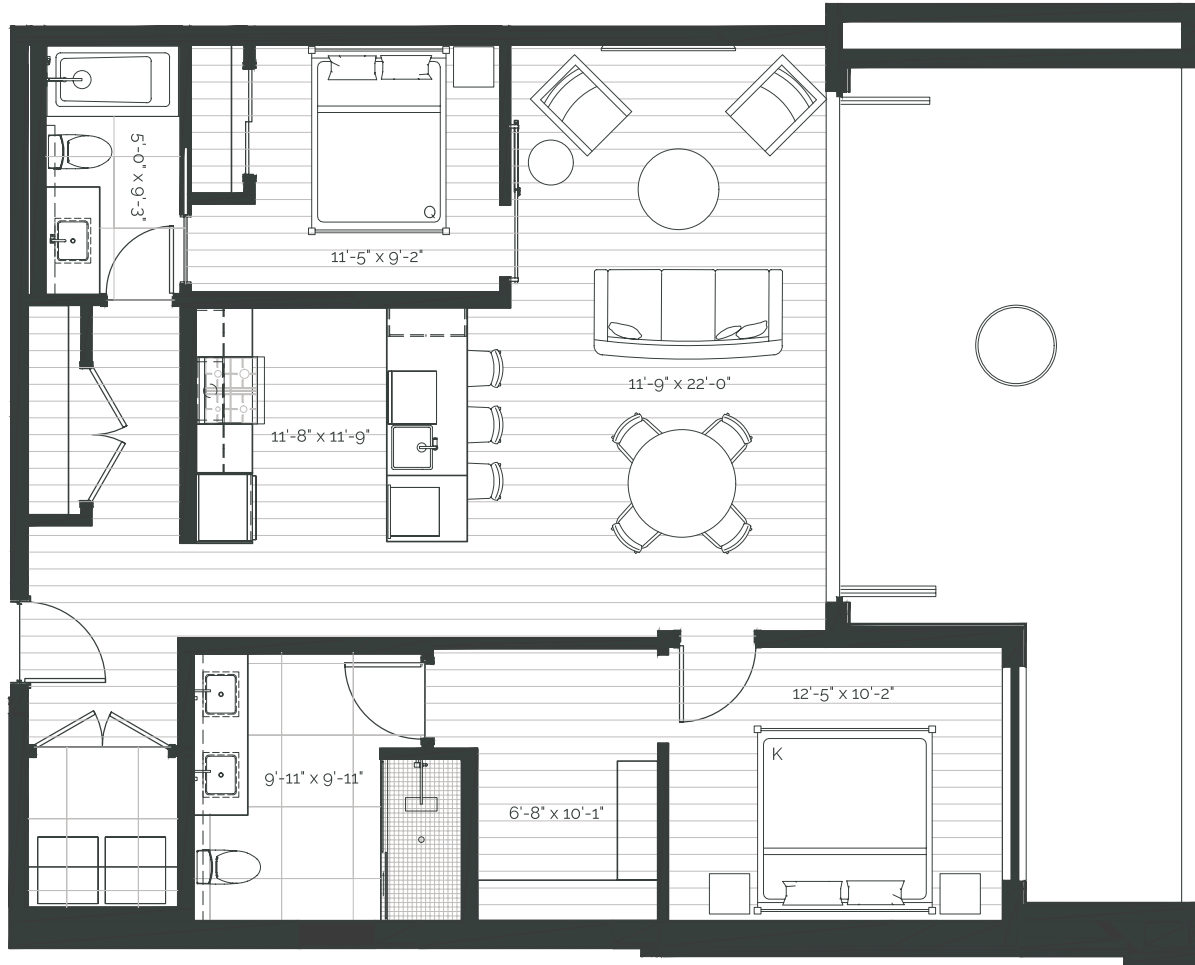

THE RISE
ON FIFTH

Suite 101 – Studio

SUITE AREA: 480 FT² | PATIO AREA: 196 FT²

THE RISE
ON FIFTH

Suite 102 – 2 Bedroom

SUITE AREA: 1115 FT² | PATIO AREA: 341 FT²

THE RISE
ON FIFTH

Suite 103 – 2 Bedroom

SUITE AREA: 1107 FT² | PATIO AREA: 341 FT²

THE RISE
ON FIFTH

Suite 104 – 1 Bedroom

SUITE AREA: 865 FT² | PATIO AREA: 384 FT²

THE RISE
ON FIFTH

Suite 105 – 3 Bedroom

SUITE AREA: 1351 FT² | PATIO AREA: 99 FT²

THE RISE
ON FIFTH

Suite 106 – 3 Bedroom + Den

SUITE AREA: 1391 FT² | PATIO AREA: 196 FT²

THE RISE
ON FIFTH

Suite 107 – 3 Bedroom + Den

SUITE AREA: 1391 FT² | PATIO AREA: 196 FT²

THE RISE
ON FIFTH

Suite 108 – 3 Bedroom

SUITE AREA: 1301 FT² | PATIO AREA: 84 FT²

THE RISE
ON FIFTH

Suite 201 – 2 Bedroom

SUITE AREA: 1014 FT² | PATIO AREA: 351 FT²

THE RISE
ON FIFTH

Suite 202 – 2 Bedroom

SUITE AREA: 1108 FT² | PATIO AREA: 341 FT²