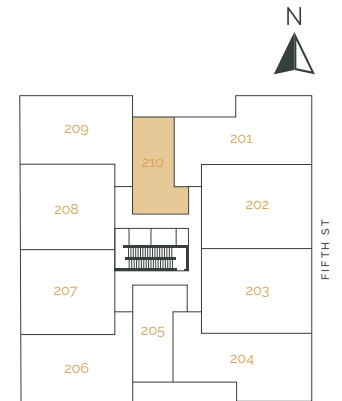

THE RISE
ON FIFTH

Suite 203 – 2 Bedroom

SUITE AREA: 1108 FT² | PATIO AREA: 341 FT²

THE RISE
ON FIFTH

Suite 204 – 2 Bedroom

SUITE AREA: 1031 FT² | PATIO AREA: 351 FT²

THE RISE
ON FIFTH

Suite 205 – 1 Bedroom

SUITE AREA: 634 FT² | PATIO AREA: 48 FT²

THE RISE
ON FIFTH

Suite 206 – 2 Bedroom

SUITE AREA: 1201 FT² | PATIO AREA: 87 FT²

THE RISE
ON FIFTH

Suite 207 – 2 Bedroom + Den

SUITE AREA: 1109 FT² | PATIO AREA: 143 FT²

THE RISE
ON FIFTH

Suite 208 – 2 Bedroom + Den

SUITE AREA: 1105 FT² | PATIO AREA: 143 FT²

THE RISE
ON FIFTH

Suite 209 – 2 Bedroom

SUITE AREA: 1205 FT² | PATIO AREA: 87 FT²

THE RISE
ON FIFTH

Suite 210 – 1 Bedroom

SUITE AREA: 650 FT² | PATIO AREA: 48 FT²

THE RISE
ON FIFTH

Suite 301 – 2 Bedroom

SUITE AREA: 1014 FT² | PATIO AREA: 351 FT²

THE RISE
ON FIFTH

Suite 302 – 2 Bedroom

SUITE AREA: 1108 FT² | PATIO AREA: 341 FT²