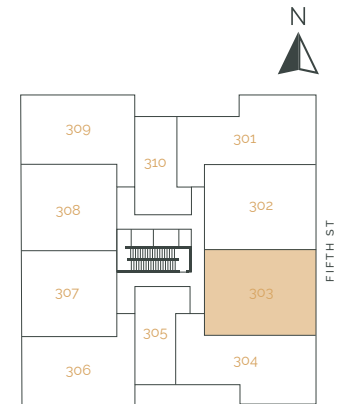

SUITE AREA: 634 FT² | PATIO AREA: 48 FT²

THE RISE
ON FIFTH

Suite 206 – 2 Bedroom

SUITE AREA: 1201 FT² | PATIO AREA: 87 FT²

THE RISE
ON FIFTH

Suite 207 – 2 Bedroom + Den

SUITE AREA: 1109 FT² | PATIO AREA: 143 FT²

THE RISE
ON FIFTH

Suite 208 – 2 Bedroom + Den

SUITE AREA: 1105 FT² | PATIO AREA: 143 FT²

THE RISE
ON FIFTH

Suite 209 – 2 Bedroom

SUITE AREA: 1205 FT² | PATIO AREA: 87 FT²

THE RISE
ON FIFTH

Suite 210 – 1 Bedroom

SUITE AREA: 650 FT² | PATIO AREA: 48 FT²

THE RISE
ON FIFTH

Suite 301 – 2 Bedroom

SUITE AREA: 1014 FT² | PATIO AREA: 351 FT²

THE RISE
ON FIFTH

Suite 302 – 2 Bedroom

SUITE AREA: 1108 FT² | PATIO AREA: 341 FT²

THE RISE
ON FIFTH

Suite 303 – 2 Bedroom

SUITE AREA: 1108 FT² | PATIO AREA: 341 FT²

THE RISE
ON FIFTH

Suite 304 – 2 Bedroom

SUITE AREA: 1031 FT² | PATIO AREA: 351 FT²

THE RISE
ON FIFTH

Suite 305 – 1 Bedroom