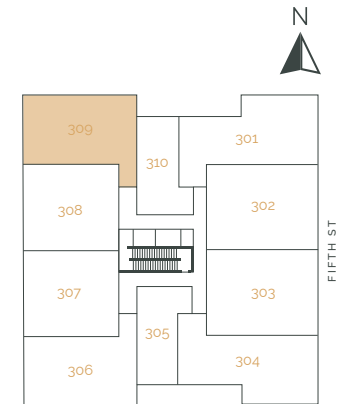

SUITE AREA: 634 FT² | PATIO AREA: 48 FT²

THE RISE
ON FIFTH

Suite 306 – 2 Bedroom

SUITE AREA: 1201 FT² | PATIO AREA: 87 FT²

THE RISE
ON FIFTH

Suite 307 – 2 Bedroom + Den

SUITE AREA: 1109 FT² | PATIO AREA: 143 FT²

THE RISE
ON FIFTH

Suite 308 – 2 Bedroom + Den

SUITE AREA: 1105 FT² | PATIO AREA: 143 FT²

THE RISE
ON FIFTH

Suite 309 – 2 Bedroom

SUITE AREA: 1205 FT² | PATIO AREA: 87 FT²

THE RISE
ON FIFTH

Suite 310 – 1 Bedroom

SUITE AREA: 650 FT² | PATIO AREA: 48 FT²

THE RISE
ON FIFTH

Suite 401 – 2 Bedroom

SUITE AREA: 1204 FT² | PATIO AREA: 777 FT²

THE RISE
ON FIFTH

Suite 402 – 2 Bedroom + Den

SUITE AREA: 1316 FT² | PATIO AREA: 685 FT²