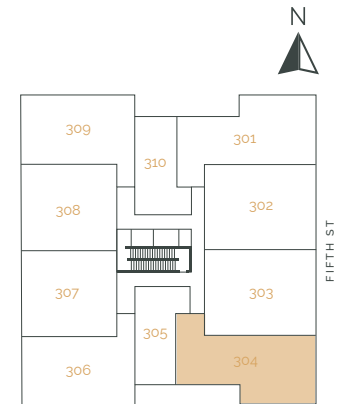

SUITE AREA: 650 FT² | PATIO AREA: 48 FT²

THE RISE
ON FIFTH

Suite 301 – 2 Bedroom

SUITE AREA: 1014 FT² | PATIO AREA: 351 FT²

THE RISE
ON FIFTH

Suite 302 – 2 Bedroom

SUITE AREA: 1108 FT² | PATIO AREA: 341 FT²

THE RISE
ON FIFTH

Suite 303 – 2 Bedroom

SUITE AREA: 1108 FT² | PATIO AREA: 341 FT²

THE RISE
ON FIFTH

Suite 304 – 2 Bedroom

SUITE AREA: 1031 FT² | PATIO AREA: 351 FT²

THE RISE
ON FIFTH

Suite 305 – 1 Bedroom

SUITE AREA: 634 FT² | PATIO AREA: 48 FT²

THE RISE
ON FIFTH

Suite 306 – 2 Bedroom

SUITE AREA: 1201 FT² | PATIO AREA: 87 FT²

THE RISE
ON FIFTH

Suite 307 – 2 Bedroom + Den

SUITE AREA: 1109 FT² | PATIO AREA: 143 FT²

THE RISE
ON FIFTH

Suite 308 – 2 Bedroom + Den

SUITE AREA: 1105 FT² | PATIO AREA: 143 FT²

THE RISE
ON FIFTH

Suite 309 – 2 Bedroom

SUITE AREA: 1205 FT² | PATIO AREA: 87 FT²

THE RISE
ON FIFTH

Suite 310 – 1 Bedroom