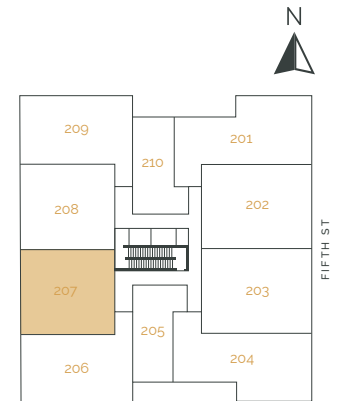

SUITE AREA: 1301 FT² | PATIO AREA: 84 FT²

THE RISE
ON FIFTH

Suite 201 – 2 Bedroom

SUITE AREA: 1014 FT² | PATIO AREA: 351 FT²

THE RISE
ON FIFTH

Suite 202 – 2 Bedroom

SUITE AREA: 1108 FT² | PATIO AREA: 341 FT²

THE RISE
ON FIFTH

Suite 203 – 2 Bedroom

SUITE AREA: 1108 FT² | PATIO AREA: 341 FT²

THE RISE
ON FIFTH

Suite 204 – 2 Bedroom

SUITE AREA: 1031 FT² | PATIO AREA: 351 FT²

THE RISE
ON FIFTH

Suite 205 – 1 Bedroom

SUITE AREA: 634 FT² | PATIO AREA: 48 FT²

THE RISE
ON FIFTH

Suite 206 – 2 Bedroom

SUITE AREA: 1201 FT² | PATIO AREA: 87 FT²

THE RISE
ON FIFTH

Suite 207 – 2 Bedroom + Den

SUITE AREA: 1109 FT² | PATIO AREA: 143 FT²

THE RISE
ON FIFTH

Suite 208 – 2 Bedroom + Den

SUITE AREA: 1105 FT² | PATIO AREA: 143 FT²

THE RISE
ON FIFTH

Suite 209 – 2 Bedroom

SUITE AREA: 1205 FT² | PATIO AREA: 87 FT²

THE RISE
ON FIFTH

Suite 210 – 1 Bedroom