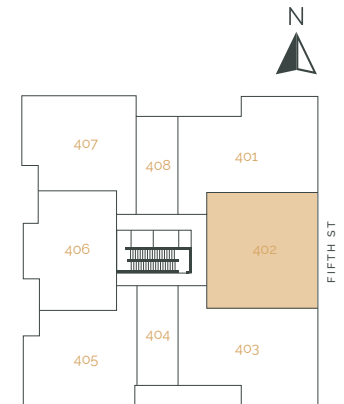

THE RISE
ON FIFTH

Suite 308 – 2 Bedroom + Den

SUITE AREA: 1105 FT² | PATIO AREA: 143 FT²

THE RISE
ON FIFTH

Suite 309 – 2 Bedroom

SUITE AREA: 1205 FT² | PATIO AREA: 87 FT²

THE RISE
ON FIFTH

Suite 310 – 1 Bedroom

SUITE AREA: 650 FT² | PATIO AREA: 48 FT²

THE RISE
ON FIFTH

Suite 401 – 2 Bedroom

SUITE AREA: 1204 FT² | PATIO AREA: 777 FT²

THE RISE
ON FIFTH

Suite 402 – 2 Bedroom + Den

SUITE AREA: 1316 FT² | PATIO AREA: 685 FT²

THE RISE
ON FIFTH

Suite 403 – 2 Bedroom

SUITE AREA: 1223 FT² | PATIO AREA: 777 FT²

THE RISE
ON FIFTH

Suite 404 – 1 Bedroom

SUITE AREA: 567 FT² | PATIO AREA: 49 FT²

THE RISE
ON FIFTH

Suite 405 – 2 Bedroom