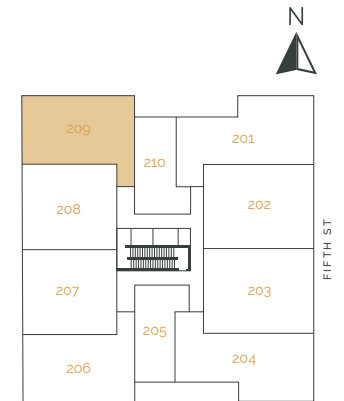

THE RISE
ON FIFTH

Suite 203 – 2 Bedroom

SUITE AREA: 1108 FT² | PATIO AREA: 341 FT²

THE RISE
ON FIFTH

Suite 204 – 2 Bedroom

SUITE AREA: 1031 FT² | PATIO AREA: 351 FT²

THE RISE
ON FIFTH

Suite 205 – 1 Bedroom

SUITE AREA: 634 FT² | PATIO AREA: 48 FT²

THE RISE
ON FIFTH

Suite 206 – 2 Bedroom

SUITE AREA: 1201 FT² | PATIO AREA: 87 FT²

THE RISE
ON FIFTH

Suite 207 – 2 Bedroom + Den

SUITE AREA: 1109 FT² | PATIO AREA: 143 FT²

THE RISE
ON FIFTH

Suite 208 – 2 Bedroom + Den

SUITE AREA: 1105 FT² | PATIO AREA: 143 FT²

THE RISE
ON FIFTH

Suite 209 – 2 Bedroom

SUITE AREA: 1205 FT² | PATIO AREA: 87 FT²

THE RISE
ON FIFTH

Suite 210 – 1 Bedroom

SUITE AREA: 650 FT² | PATIO AREA: 48 FT²

THE RISE
ON FIFTH

Suite 301 – 2 Bedroom

SUITE AREA: 1014 FT² | PATIO AREA: 351 FT²

THE RISE
ON FIFTH

Suite 302 – 2 Bedroom

SUITE AREA: 1108 FT² | PATIO AREA: 341 FT²