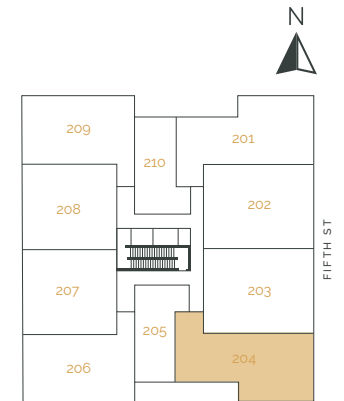

SUITE AREA: 1301 FT² | PATIO AREA: 84 FT²

THE RISE
ON FIFTH

Suite 201 – 2 Bedroom

SUITE AREA: 1014 FT² | PATIO AREA: 351 FT²

THE RISE
ON FIFTH

Suite 202 – 2 Bedroom

SUITE AREA: 1108 FT² | PATIO AREA: 341 FT²

THE RISE
ON FIFTH

Suite 203 – 2 Bedroom

SUITE AREA: 1108 FT² | PATIO AREA: 341 FT²

THE RISE
ON FIFTH

Suite 204 – 2 Bedroom

SUITE AREA: 1031 FT² | PATIO AREA: 351 FT²

THE RISE
ON FIFTH

Suite 205 – 1 Bedroom

SUITE AREA: 634 FT² | PATIO AREA: 48 FT²

THE RISE
ON FIFTH

Suite 206 – 2 Bedroom

SUITE AREA: 1201 FT² | PATIO AREA: 87 FT²

THE RISE
ON FIFTH

Suite 207 – 2 Bedroom + Den

SUITE AREA: 1109 FT² | PATIO AREA: 143 FT²

THE RISE
ON FIFTH

Suite 208 – 2 Bedroom + Den

SUITE AREA: 1105 FT² | PATIO AREA: 143 FT²

THE RISE
ON FIFTH

Suite 209 – 2 Bedroom

SUITE AREA: 1205 FT² | PATIO AREA: 87 FT²

THE RISE
ON FIFTH

Suite 210 – 1 Bedroom