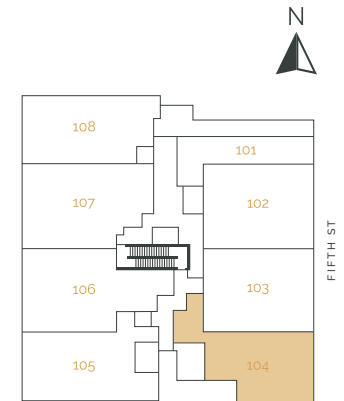

THE RISE
ON FIFTH

Suite 101 – Studio

SUITE AREA: 480 FT² | PATIO AREA: 196 FT²

THE RISE
ON FIFTH

Suite 102 – 2 Bedroom

SUITE AREA: 1115 FT² | PATIO AREA: 341 FT²

THE RISE
ON FIFTH

Suite 103 – 2 Bedroom

SUITE AREA: 1107 FT² | PATIO AREA: 341 FT²

THE RISE
ON FIFTH

Suite 104 – 1 Bedroom

SUITE AREA: 865 FT² | PATIO AREA: 384 FT²

THE RISE
ON FIFTH

Suite 105 – 3 Bedroom

SUITE AREA: 1351 FT² | PATIO AREA: 99 FT²

THE RISE
ON FIFTH

Suite 106 – 3 Bedroom + Den

SUITE AREA: 1391 FT² | PATIO AREA: 196 FT²

THE RISE
ON FIFTH

Suite 107 – 3 Bedroom + Den

SUITE AREA: 1391 FT² | PATIO AREA: 196 FT²

THE RISE
ON FIFTH

Suite 108 – 3 Bedroom

SUITE AREA: 1301 FT² | PATIO AREA: 84 FT²

THE RISE
ON FIFTH

Suite 201 – 2 Bedroom

SUITE AREA: 1014 FT² | PATIO AREA: 351 FT²

THE RISE
ON FIFTH

Suite 202 – 2 Bedroom

SUITE AREA: 1108 FT² | PATIO AREA: 341 FT²