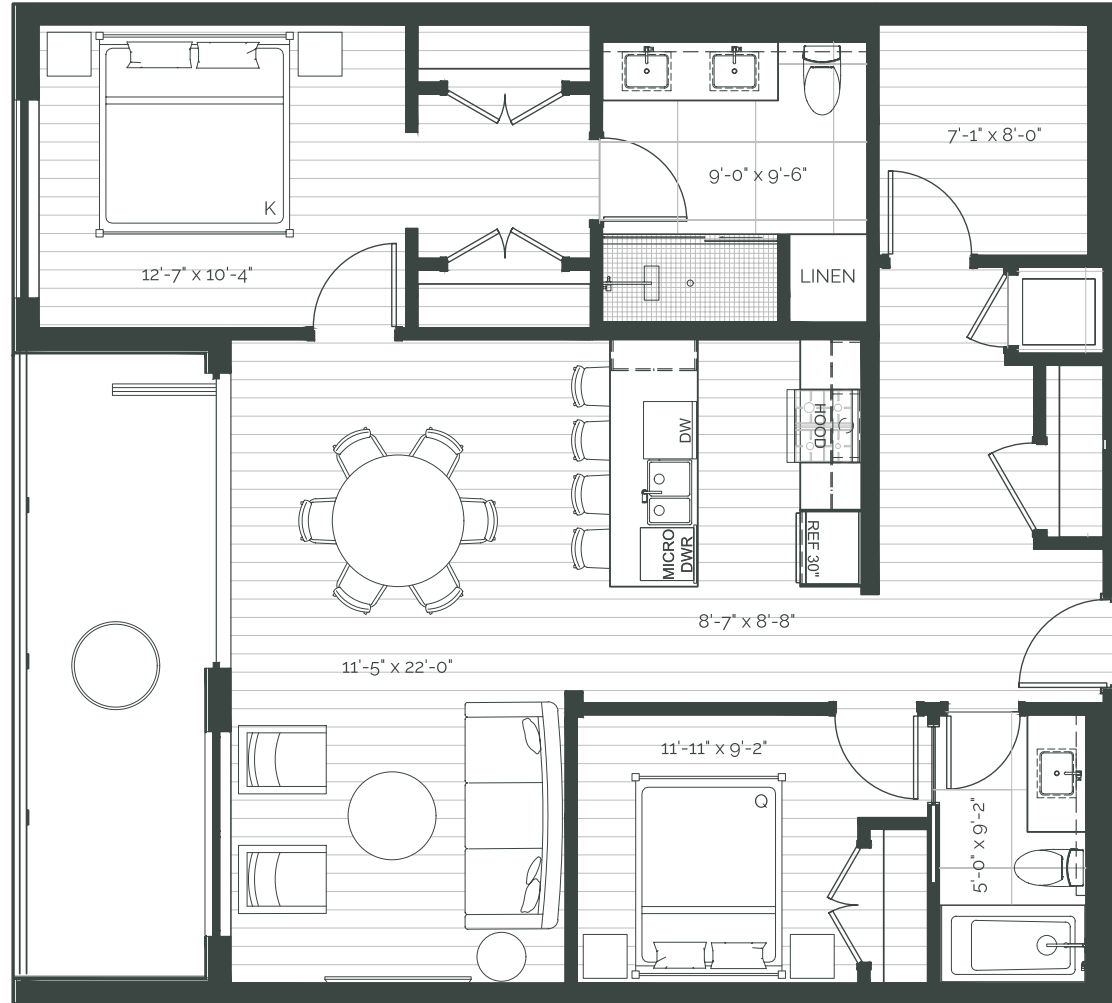

THE RISE
ON FIFTH

Suite 303 – 2 Bedroom

SUITE AREA: 1108 FT² | PATIO AREA: 341 FT²

THE RISE
ON FIFTH

Suite 304 – 2 Bedroom

SUITE AREA: 1031 FT² | PATIO AREA: 351 FT²

THE RISE
ON FIFTH

Suite 305 – 1 Bedroom

SUITE AREA: 634 FT² | PATIO AREA: 48 FT²

THE RISE
ON FIFTH

Suite 306 – 2 Bedroom

SUITE AREA: 1201 FT² | PATIO AREA: 87 FT²

THE RISE
ON FIFTH

Suite 307 – 2 Bedroom + Den

SUITE AREA: 1109 FT² | PATIO AREA: 143 FT²

THE RISE
ON FIFTH

Suite 308 – 2 Bedroom + Den

SUITE AREA: 1105 FT² | PATIO AREA: 143 FT²

THE RISE
ON FIFTH

Suite 309 – 2 Bedroom

SUITE AREA: 1205 FT² | PATIO AREA: 87 FT²

THE RISE
ON FIFTH

Suite 310 – 1 Bedroom