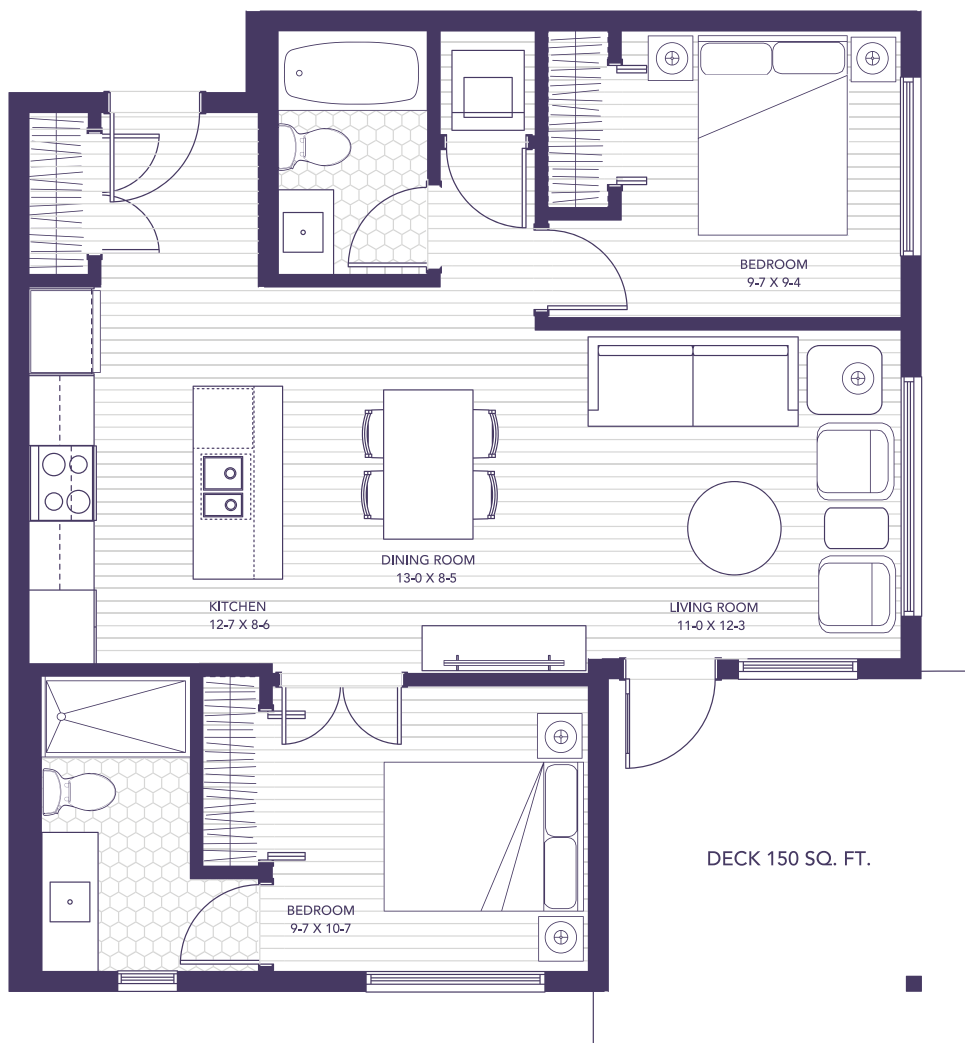

# Plan A

2 BED + 2 BATH | 830 SQ. FT.

104, 110R 204, 210R 304,  
310R 404, 410R

Main Floor

L2

L3 + L4

Main Floor

# Plan C

1 BED + 1 BATH | 600 SQ. FT.

101, 102R, 105, 106 108R, 109R  
202R, 205, 206 208R, 209R, 212  
302R, 305, 306 308R, 309R, 312  
402R, 405, 406 408R, 409R, 412

Main Floor

L2

L3 + L4

Main Floor

WEST PARK ONE  
AT THETIS LAKE

# Plan D

2 BED + 2 BATH | 975 SQ. FT.

107, 207, 307, 407

Main Floor

L2

L3 + L4

L2

2 BED + 2 BATH + DEN | 935 SQ. FT.

# Plan F

2 BED + 2 BATH | 1125 SQ. FT.

201, 301, 401

L2

L3 + L4