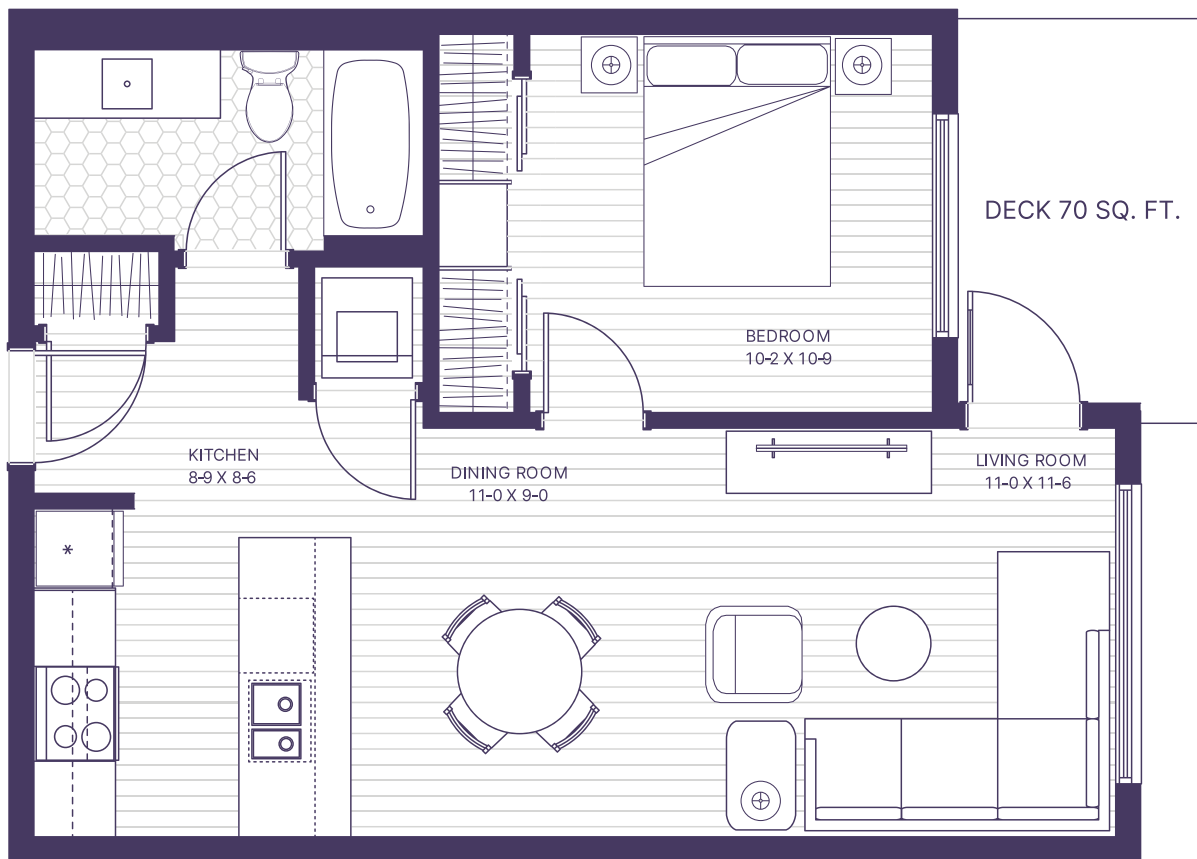

# Plan A

2 BED + 2 BATH | 830 SQ. FT.

104, 110R 204, 210R 304,  
310R 404, 410R

Main Floor

L2

L3 + L4

Main Floor

# Plan C

1 BED + 1 BATH | 600 SQ. FT.

101, 102R, 105, 106 108R, 109R  
202R, 205, 206 208R, 209R, 212  
302R, 305, 306 308R, 309R, 312  
402R, 405, 406 408R, 409R, 412

Main Floor

L2

L3 + L4

Main Floor

WEST PARK ONE  
AT THETIS LAKE

# Plan D

2 BED + 2 BATH | 975 SQ. FT.

107, 207, 307, 407

Main Floor

L2

L3 + L4

L2

2 BED + 2 BATH + DEN | 935 SQ. FT.