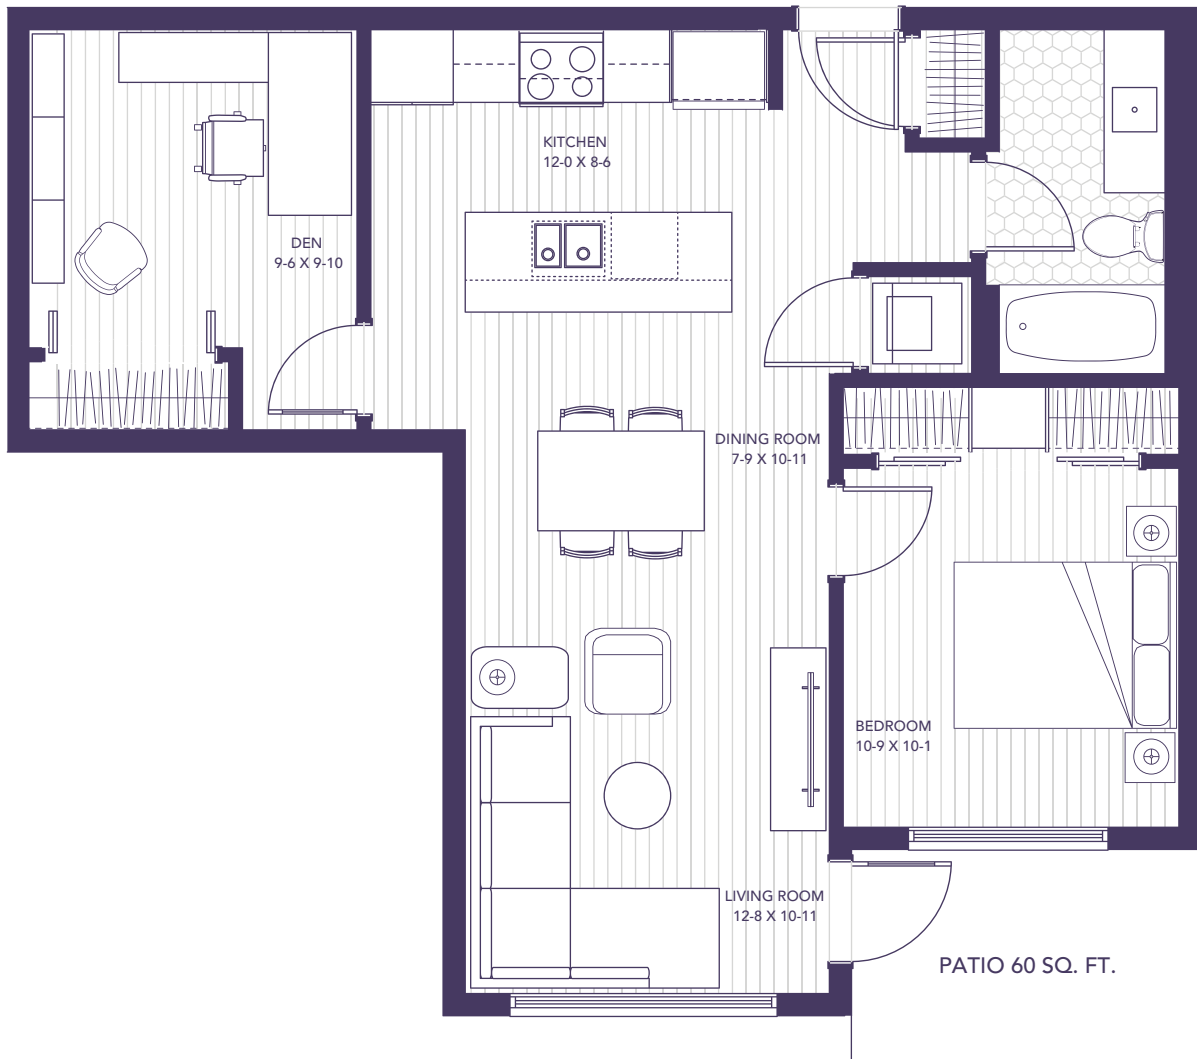

# Plan A

2 BED + 2 BATH | 830 SQ. FT.

104, 110R 204, 210R 304,  
310R 404, 410R

Main Floor

L2

L3 + L4

Main Floor

# Plan C

1 BED + 1 BATH | 600 SQ. FT.

101, 102R, 105, 106 108R, 109R  
202R, 205, 206 208R, 209R, 212  
302R, 305, 306 308R, 309R, 312  
402R, 405, 406 408R, 409R, 412

Main Floor

L2

L3 + L4

Main Floor

WEST PARK ONE  
AT THETIS LAKE

# Plan D

2 BED + 2 BATH | 975 SQ. FT.

107, 207, 307, 407

Main Floor

L2

L3 + L4

L2

2 BED + 2 BATH + DEN | 935 SQ. FT.

# Plan F

2 BED + 2 BATH | 1125 SQ. FT.

201, 301, 401

L2

L3 + L4