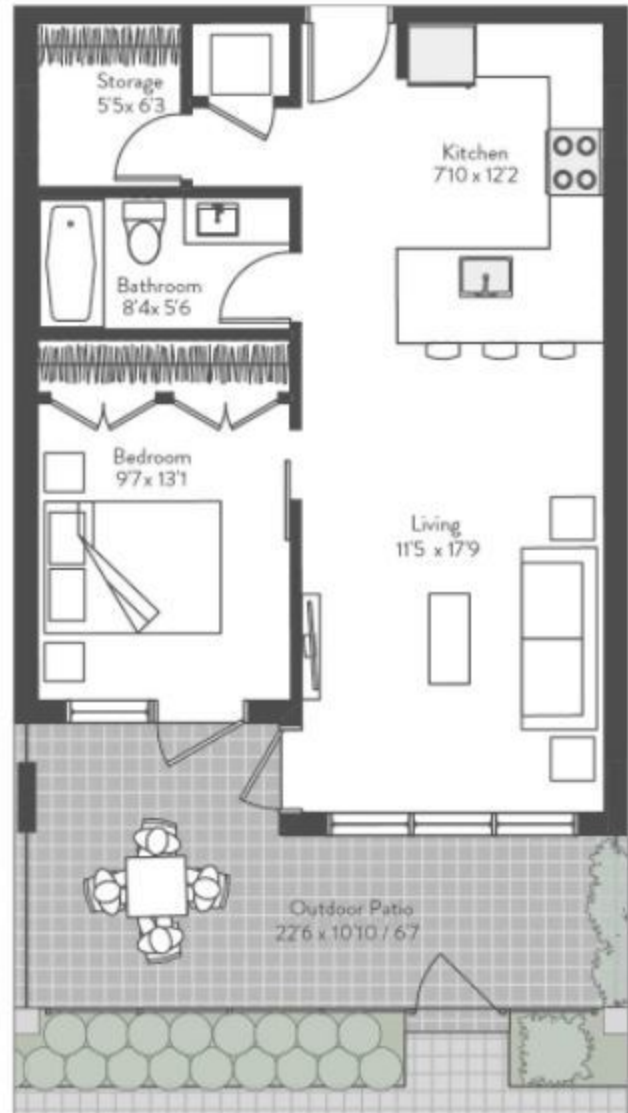

TOPAZ 6 STOREY

SUITE 212 / 312 / 412 /
512

SQ FT 750

VIEWS North, West

One Bedroom Live/Work

SUITE 104 / 109

SQ FT 642

VIEWS South

LAPIS
2 STOREY

TOPAZ 6 STOREY

One Bedroom Live/Work

SUITE 105 / 110

SQ FT 642

VIEWS South

One Bedroom Live/Work

SUITE 107

SQ FT 715

VIEWS North, East

LAPIS
2 STOREY

TOPAZ 6 STOREY

One Bedroom Live/Work

SUITE 108

SQ FT 576

VIEWS North

One Bedroom Live/Work

SUITE 111

SQ FT 576

VIEWS North, East

LAPIS
2 STOREY

TOPAZ 6 STOREY

One Bedroom Live/Work

SUITE 112