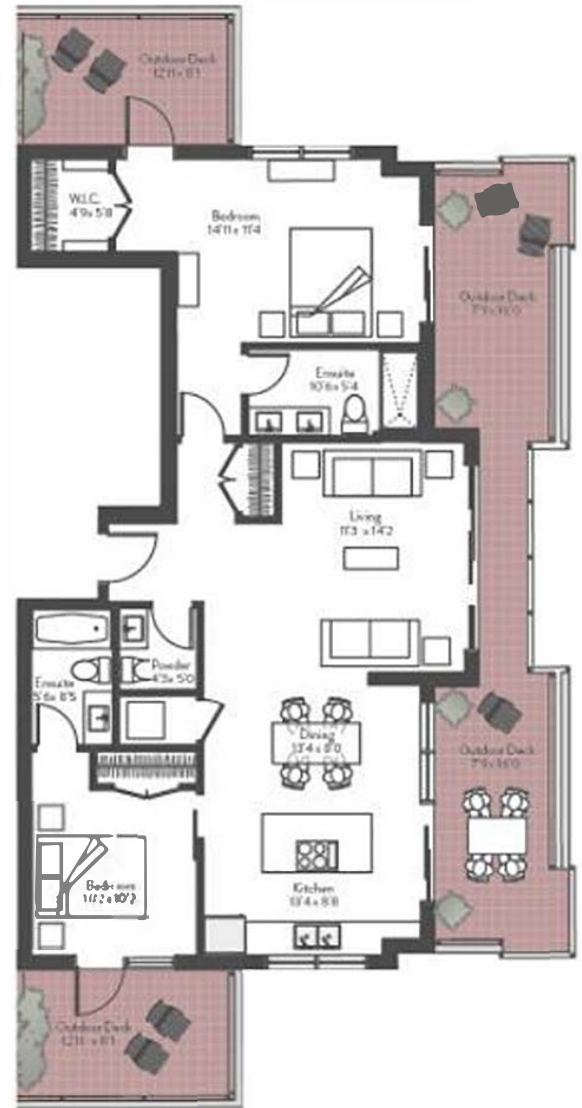

LAPIS
2 STOREY

TOPAZ 6 STOREY

Two Bedroom Penthouse

SUITE 601

SQ FT 1,111

VIEWS North, West,
South

Two Bedroom Penthouse

LAPIS
2 STOREY

TOPAZ 6 STOREY

SUITE 602

SQ FT 1,080

VIEWS South

Two Bedroom Penthouse

SUITE 603

SQ FT 1,080

VIEWS South

LAPIS
2 STOREY

TOPAZ 6 STOREY

Two Bedroom Penthouse

SUITE 604

SQ FT 1,111

VIEWS North, East,
South

Two Bedroom Penthouse

LAPIS
2 STOREY

TOPAZ 6 STOREY

SUITE 605

SQ FT 1.007

VIEWS North

Two Bedroom Penthouse

SUITE 606

SQ FT 1,007

VIEWS North