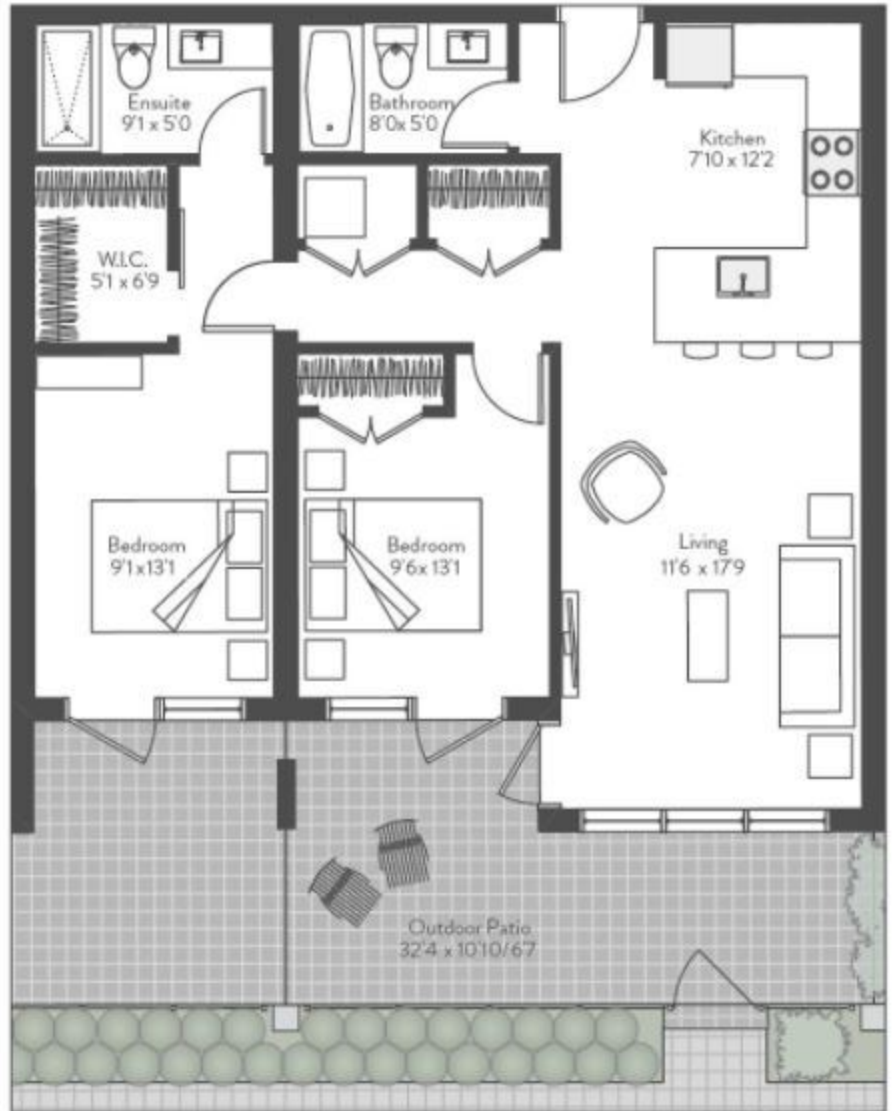

Two Bedroom Live/Work

SUITE 101

SQ FT 849

VIEWS East, South

Two Bedroom Live/Work

LAPIS
2 STOREY

TOPAZ 6 STOREY

SUITE 103

SQ FT 905

VIEWS South

Two Bedroom Live/Work

LAPIS
2 STOREY

TOPAZ 6 STOREY

SUITE 106

SQ FT 849

VIEWS East, South

TOPAZ 6 STOREY

SUITE 602

SQ FT 1,080

VIEWS South

Two Bedroom Penthouse

SUITE 603

SQ FT 1,080

VIEWS South