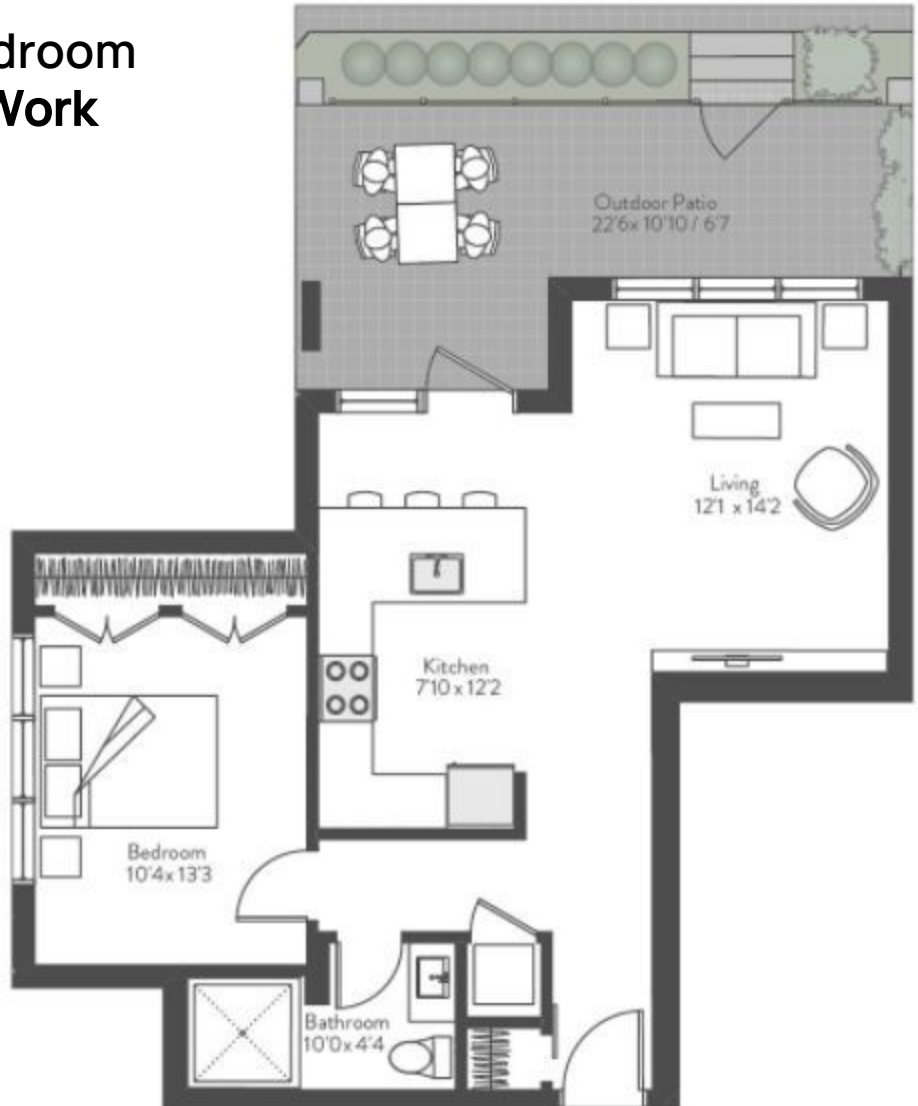

SQ FT 715

VIEWS North, East

LAPIS
2 STOREY

TOPAZ 6 STOREY

One Bedroom Live/Work

SUITE 108

SQ FT 576

VIEWS North

One Bedroom Live/Work

SUITE 111

SQ FT 576

VIEWS North, East

LAPIS
2 STOREY

TOPAZ 6 STOREY

One Bedroom Live/Work

SUITE 112

SQ FT 715

VIEWS North

Two Bedroom

LAPIS
2 STOREY

TOPAZ 6 STOREY

SUITE 201 / 301 / 401 /
501

SQ FT 886

VIEWS South, West