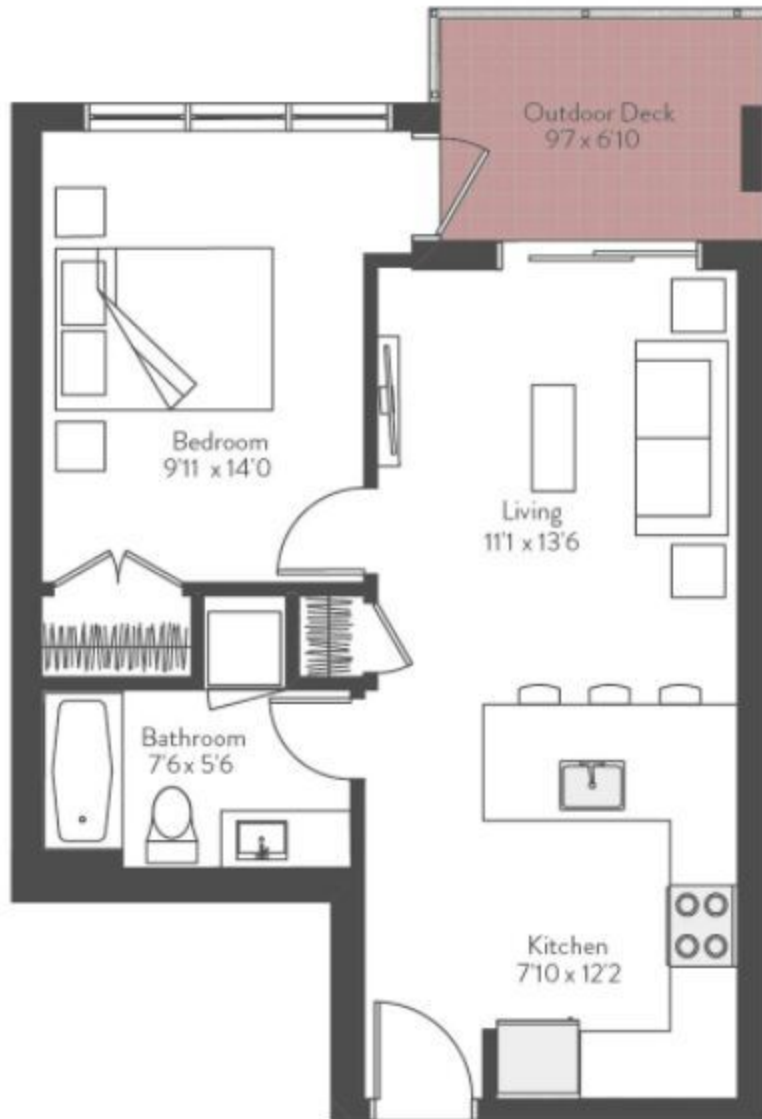

One Bedroom

SUITE 203 / 205 / 210 /
303 / 305 / 310 / 403 /
405 / 410 / 503 / 505 /
510

SQ FT 642

VIEWS South, North

One Bedroom

LAPIS
2 STOREY

TOPAZ 6 STOREY

SUITE 207 / 307 / 407
/ 507

SQ FT 750

VIEWS North,
Southeast

One Bedroom

LAPIS
2 STOREY

TOPAZ 6 STOREY

SUITE 208 / 308 / 408
/ 508

SQ FT 575

VIEWS North,
Northwest

One Bedroom

LAPIS
2 STOREY

TOPAZ 6 STOREY

SUITE 211 / 311 / 411 /
511

SQ FT 575

VIEWS North

One Bedroom

LAPIS
2 STOREY

TOPAZ 6 STOREY

SUITE 212 / 312 / 412 /
512

SQ FT 750

VIEWS North, West

One Bedroom Live/Work

SUITE 104 / 109

SQ FT 642

VIEWS South