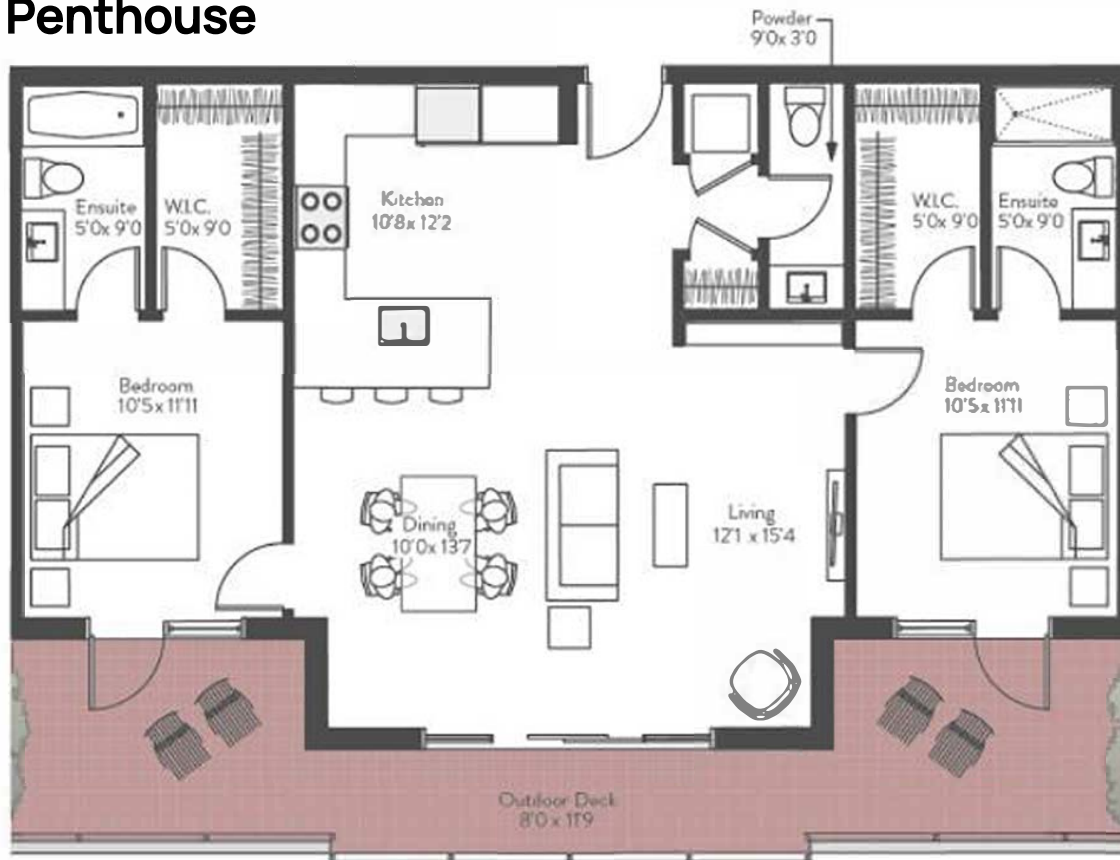

LAPIS
2 STOREY

TOPAZ 6 STOREY

Two Bedroom Penthouse

SUITE 601

SQ FT 1,111

VIEWS North, West,
South

Two Bedroom Penthouse

LAPIS
2 STOREY

TOPAZ 6 STOREY

SUITE 602

SQ FT 1,080

VIEWS South

Two Bedroom Penthouse

SUITE 603

SQ FT 1,080

VIEWS South