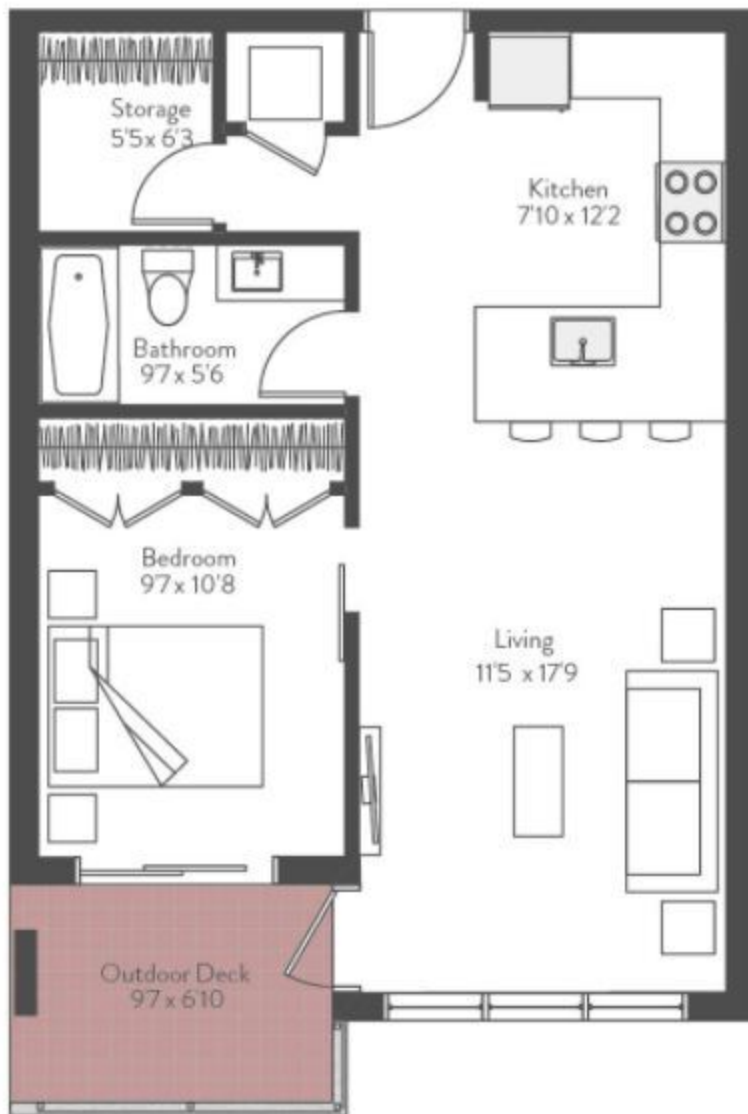

One Bedroom

LAPIS
2 STOREY

TOPAZ 6 STOREY

SUITE 202 / 204 / 209
/ 302 / 304 / 309 /
402 / 404 / 409 / 502
/ 504 / 509

SQ FT 642

VIEWS South, North

LAPIS
2 STOREY

TOPAZ 6 STOREY

One Bedroom

SUITE 203 / 205 / 210 /
303 / 305 / 310 / 403 /
405 / 410 / 503 / 505 /
510

SQ FT 642

VIEWS South, North

One Bedroom

LAPIS
2 STOREY

TOPAZ 6 STOREY

SUITE 207 / 307 / 407
/ 507

SQ FT 750

VIEWS North,
Southeast

One Bedroom

LAPIS
2 STOREY

TOPAZ 6 STOREY

SUITE 208 / 308 / 408
/ 508

SQ FT 575

VIEWS North,
Northwest

TOPAZ 6 STOREY

SUITE 212 / 312 / 412 /
512

SQ FT 750

VIEWS North, West

One Bedroom Live/Work

SUITE 104 / 109

SQ FT 642

VIEWS South