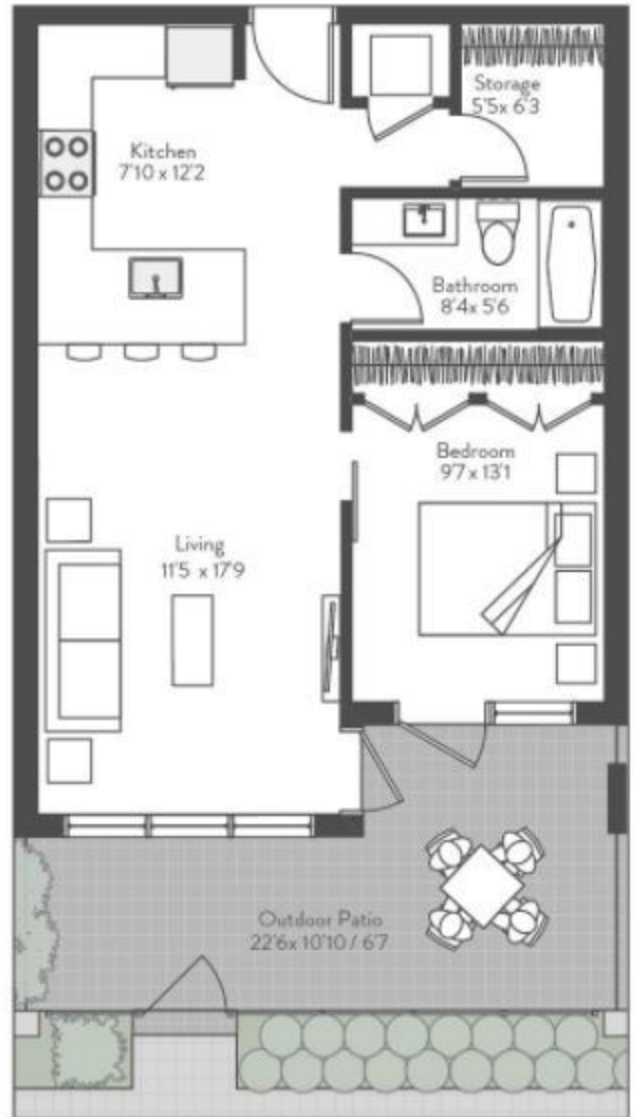

One Bedroom

LAPIS
2 STOREY

TOPAZ 6 STOREY

SUITE 211 / 311 / 411 /
511

SQ FT 575

VIEWS North

One Bedroom

LAPIS
2 STOREY

TOPAZ 6 STOREY

SUITE 212 / 312 / 412 /
512

SQ FT 750

VIEWS North, West

One Bedroom Live/Work

SUITE 104 / 109

SQ FT 642

VIEWS South

LAPIS
2 STOREY

TOPAZ 6 STOREY

One Bedroom Live/Work

SUITE 105 / 110

SQ FT 642

VIEWS South

One Bedroom Live/Work

SUITE 107

SQ FT 715

VIEWS North, East

LAPIS
2 STOREY

TOPAZ 6 STOREY

One Bedroom Live/Work

SUITE 108

SQ FT 576

VIEWS North