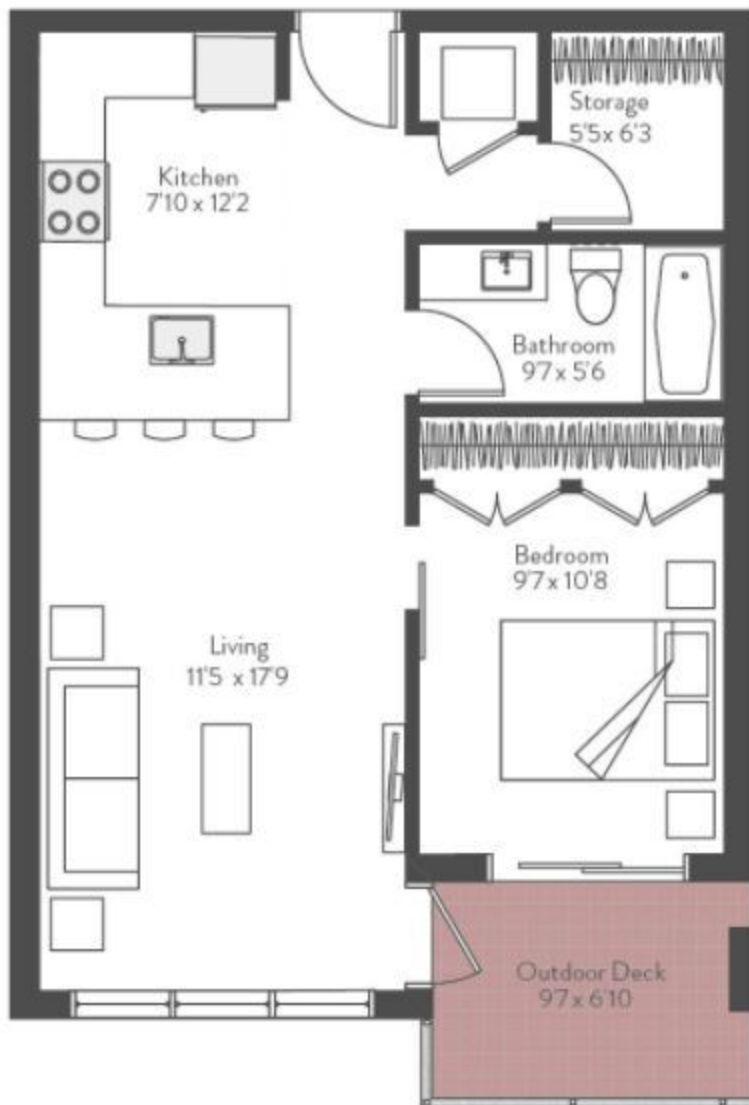

One Bedroom

LAPIS
2 STOREY

TOPAZ 6 STOREY

SUITE 202 / 204 / 209
/ 302 / 304 / 309 /
402 / 404 / 409 / 502
/ 504 / 509

SQ FT 642

VIEWS South, North

LAPIS
2 STOREY

TOPAZ 6 STOREY

One Bedroom

SUITE 203 / 205 / 210 /
303 / 305 / 310 / 403 /
405 / 410 / 503 / 505 /
510

SQ FT 642

VIEWS South, North

One Bedroom

LAPIS
2 STOREY

TOPAZ 6 STOREY

SUITE 207 / 307 / 407
/ 507

SQ FT 750

VIEWS North,
Southeast

One Bedroom

LAPIS
2 STOREY

TOPAZ 6 STOREY

SUITE 208 / 308 / 408
/ 508

SQ FT 575

VIEWS North,
Northwest

TOPAZ 6 STOREY

SUITE 212 / 312 / 412 /
512

SQ FT 750

VIEWS North, West

One Bedroom Live/Work

SUITE 104 / 109

SQ FT 642

VIEWS South