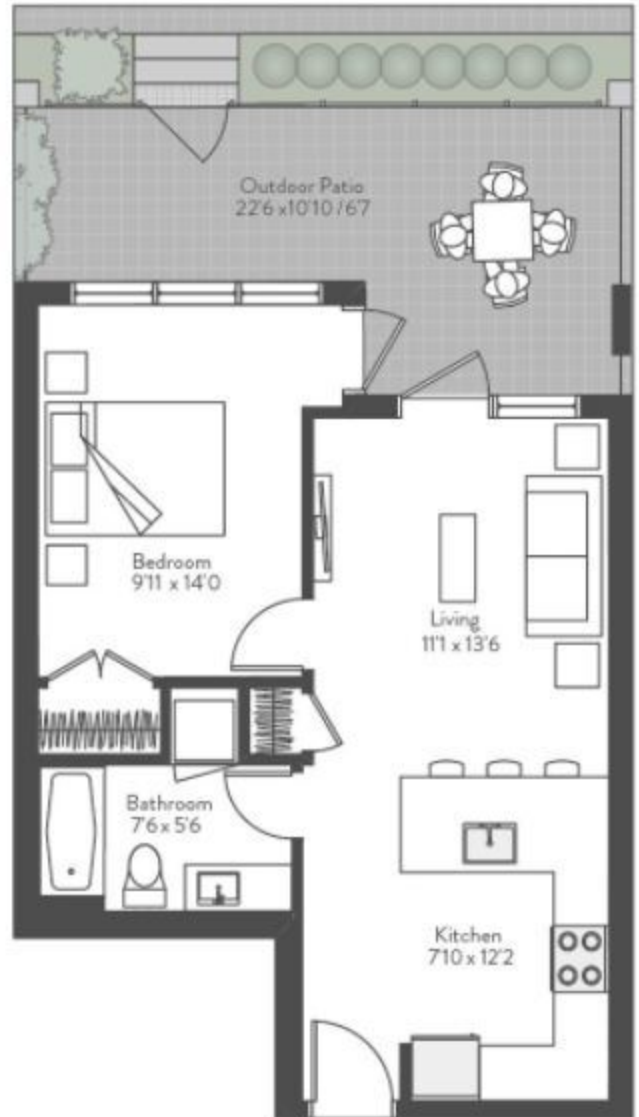

One Bedroom Live/Work

SUITE 111

SQ FT 576

VIEWS North, East