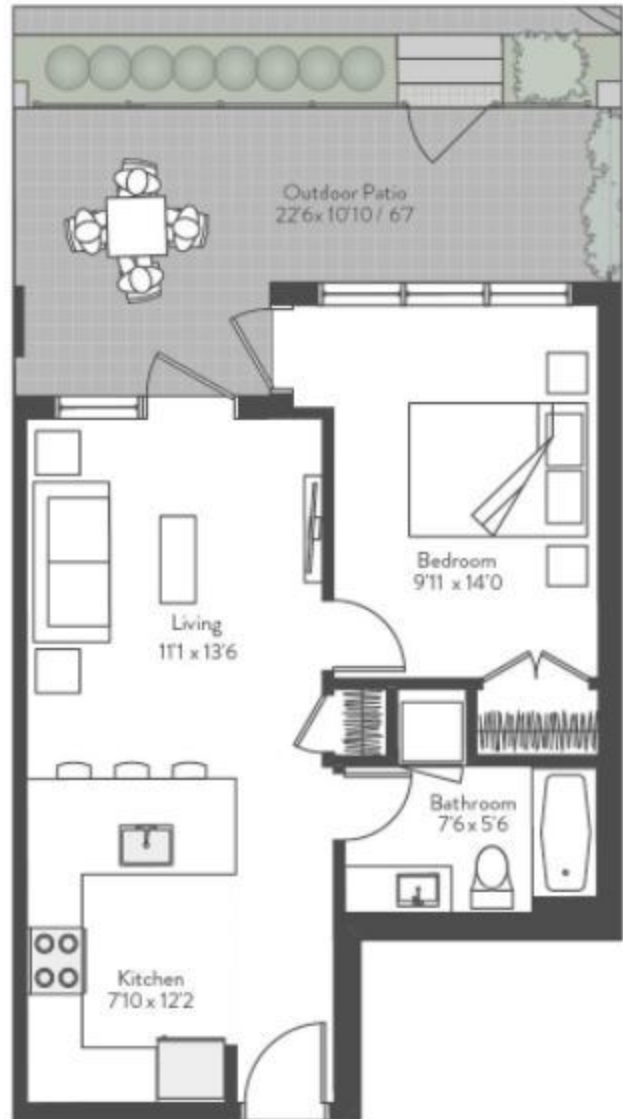

TOPAZ 6 STOREY

SUITE 212 / 312 / 412 /
512

SQ FT 750

VIEWS North, West

One Bedroom Live/Work

SUITE 104 / 109

SQ FT 642

VIEWS South

LAPIS
2 STOREY

TOPAZ 6 STOREY

One Bedroom Live/Work

SUITE 105 / 110

SQ FT 642

VIEWS South

One Bedroom Live/Work

SUITE 107

SQ FT 715

VIEWS North, East

LAPIS
2 STOREY

TOPAZ 6 STOREY

One Bedroom Live/Work

SUITE 108

SQ FT 576

VIEWS North

One Bedroom Live/Work

SUITE 111

SQ FT 576

VIEWS North, East

LAPIS
2 STOREY

TOPAZ 6 STOREY

One Bedroom Live/Work

SUITE 112