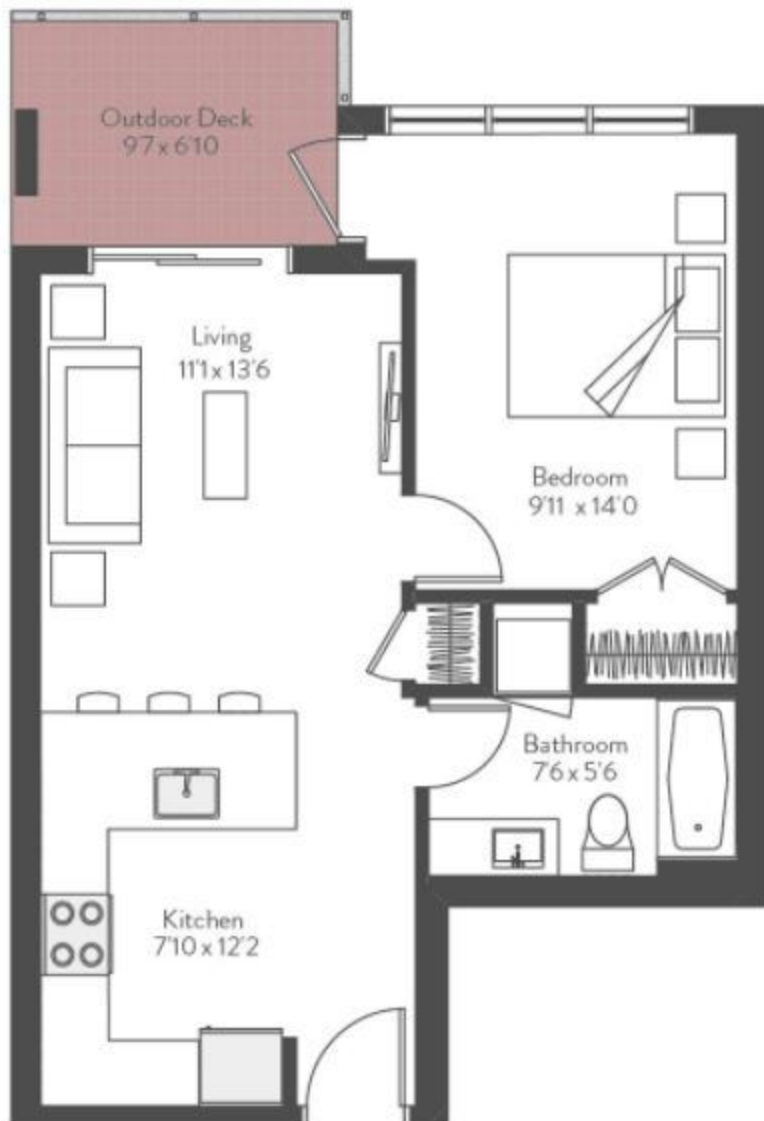

One Bedroom

SUITE 203 / 205 / 210 /
303 / 305 / 310 / 403 /
405 / 410 / 503 / 505 /
510

SQ FT 642

VIEWS South, North

One Bedroom

LAPIS
2 STOREY

TOPAZ 6 STOREY

SUITE 207 / 307 / 407
/ 507

SQ FT 750

VIEWS North,
Southeast

One Bedroom

LAPIS
2 STOREY

TOPAZ 6 STOREY

SUITE 208 / 308 / 408
/ 508

SQ FT 575

VIEWS North,
Northwest

One Bedroom

LAPIS
2 STOREY

TOPAZ 6 STOREY

SUITE 211 / 311 / 411 /
511

SQ FT 575

VIEWS North

One Bedroom

LAPIS
2 STOREY

TOPAZ 6 STOREY

SUITE 212 / 312 / 412 /
512

SQ FT 750

VIEWS North, West

One Bedroom Live/Work

SUITE 104 / 109

SQ FT 642

VIEWS South