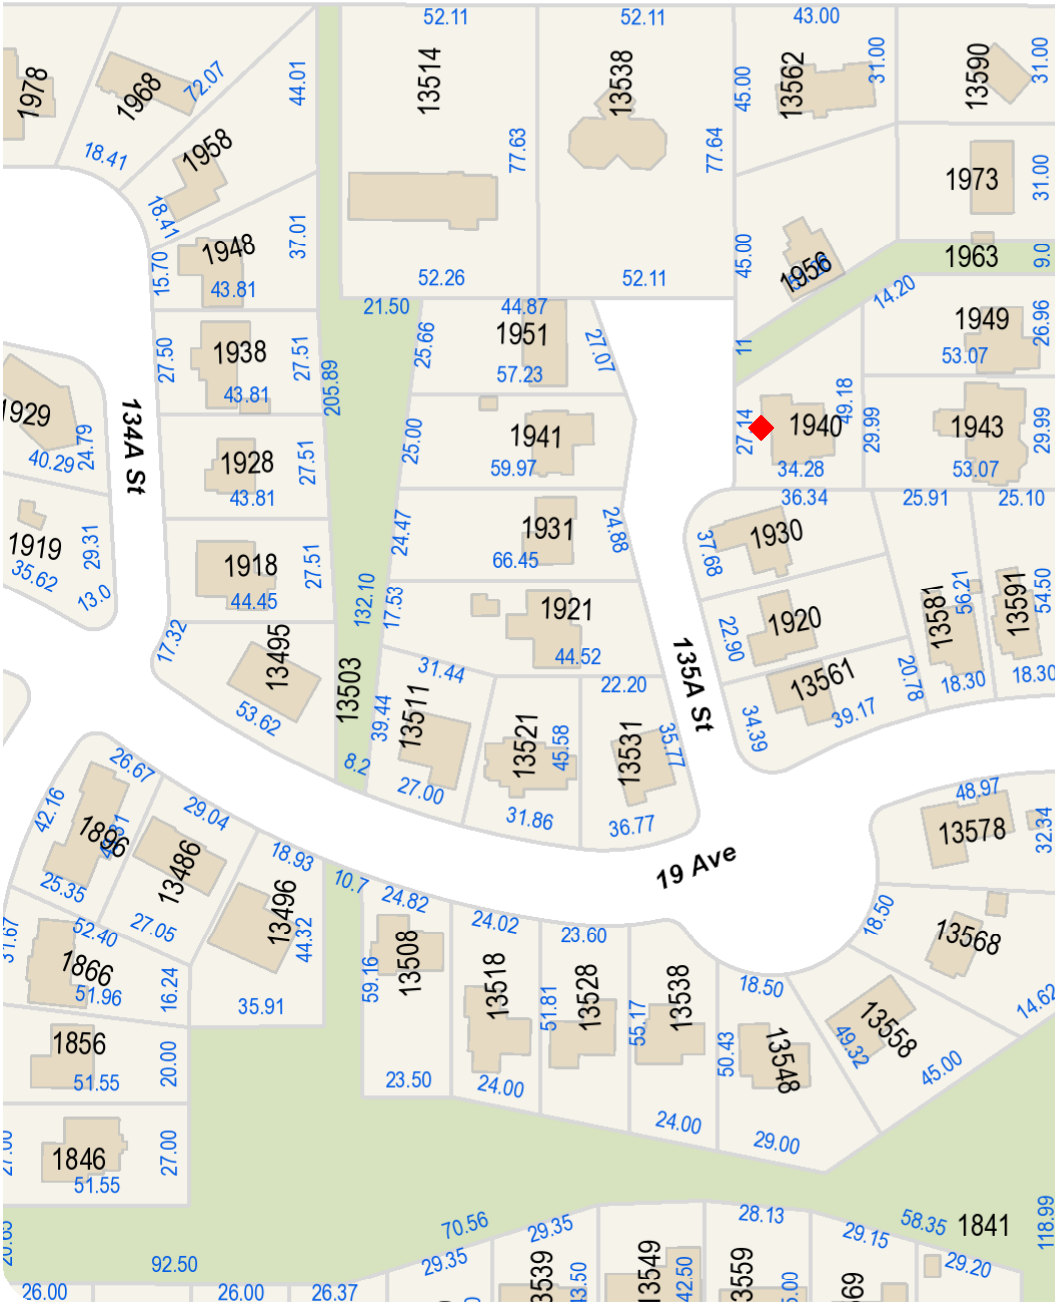

20A Ave

20 Ave

136 St

19 Ave

Enter Map Description

Scale: 1:2,000

The data provided is compiled from various sources and is NOT warranted as to its accuracy or sufficiency by the City of Surrey. This information is provided for information and convenience purposes only. Lot sizes, legal descriptions and encumbrances must be confirmed at the Land Title Office. Use and distribution of this map is subject to all copyright and disclaimer notices at cosmos.surrey.ca