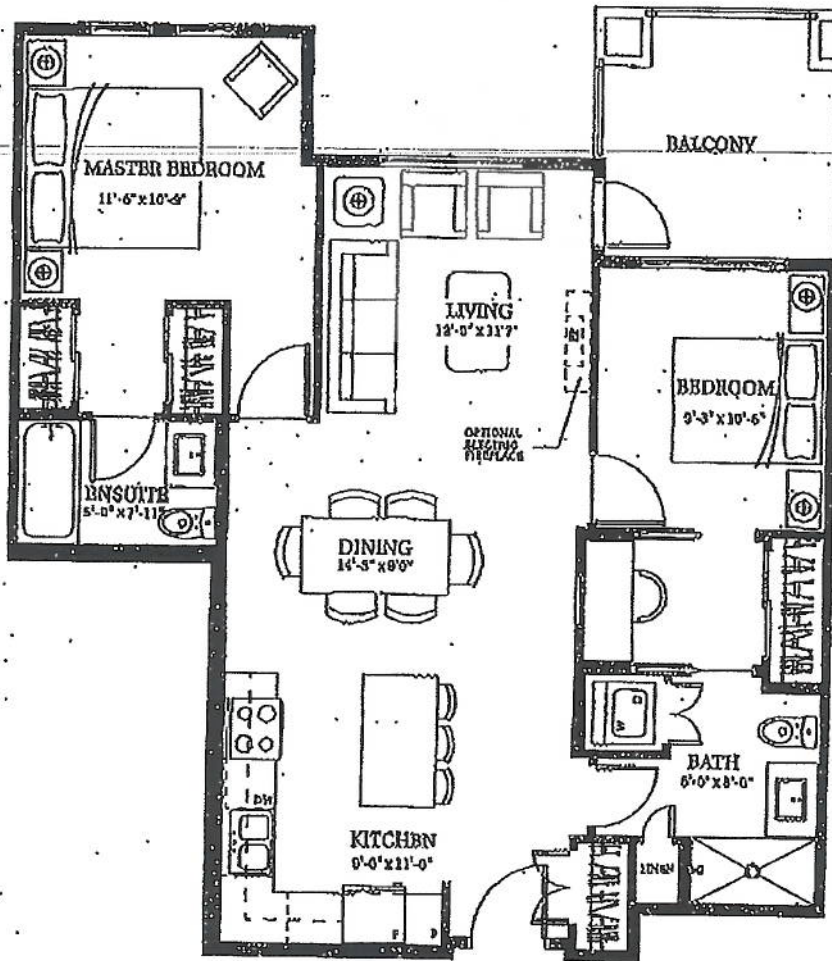

Headwaters

Homes with Privileges

UNIT 2H

Two bedroom / 937-945 sf

Dimensions, sizes, specifications, layouts and materials are approximate only and subject to change without notice. ©2005.