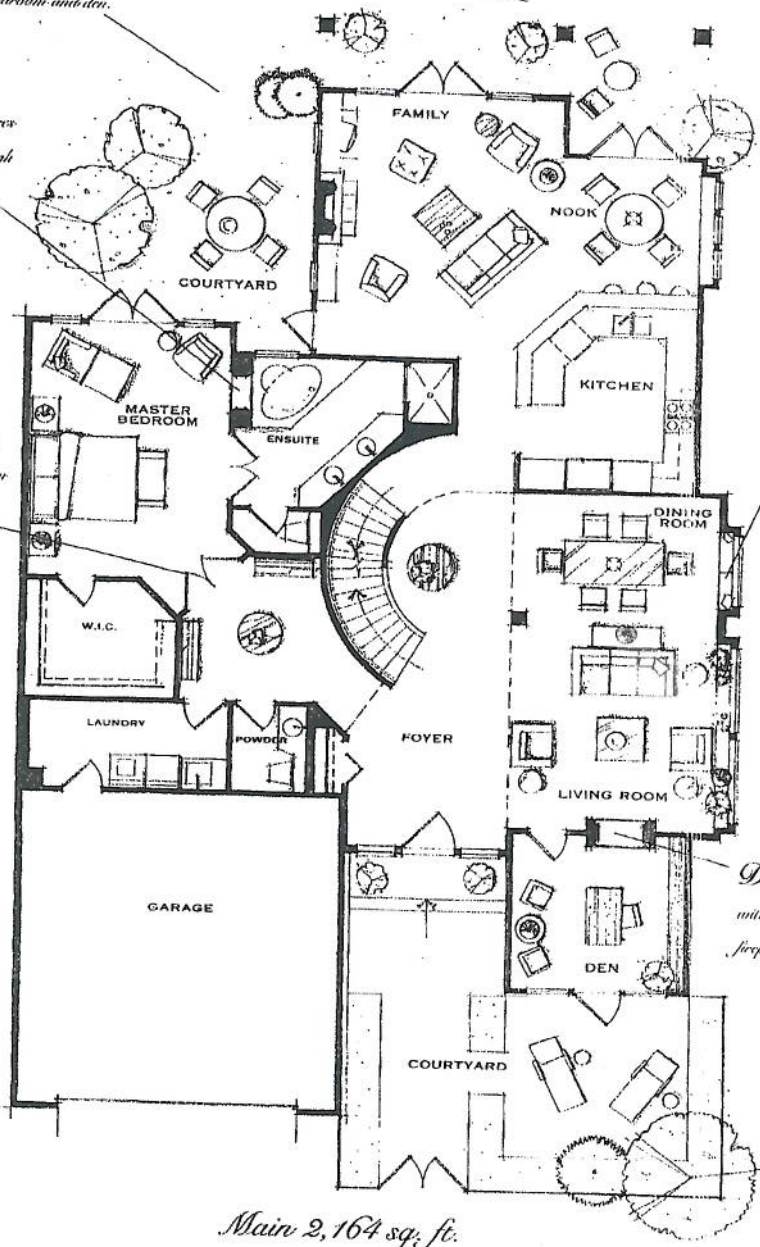

THE F

*Plenty of access to outdoor
privacy with large courtyard
off master bedroom and den.*

*Private outdoor
covered porch.*

*Dual pleasures
with see-through
fireplace.*

*Master bedroom
has its own foyer on
main floor.*

*Cozy and picturesque
window seat*

*Dual pleasures
with see-through
fireplace.*

Main 2,164 sq. ft.

"THE FIRESTONE"