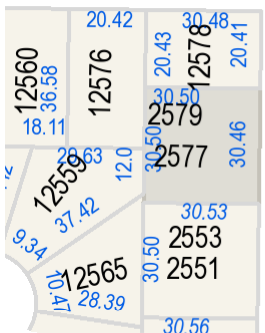

27 Ave

126 St

27A Ave

26A Ave

26 Ave

25A Ave

127 St

127A St

Enter Map Description

Scale: 1:2,000

The data provided is compiled from various sources and is NOT warranted as to its accuracy or sufficiency by the City of Surrey. This information is provided for information and convenience purposes only. Lot sizes, legal descriptions and encumbrances must be confirmed at the Land Title Office. Use and distribution of this map is subject to all copyright and disclaimer notices at cosmos.surrey.ca