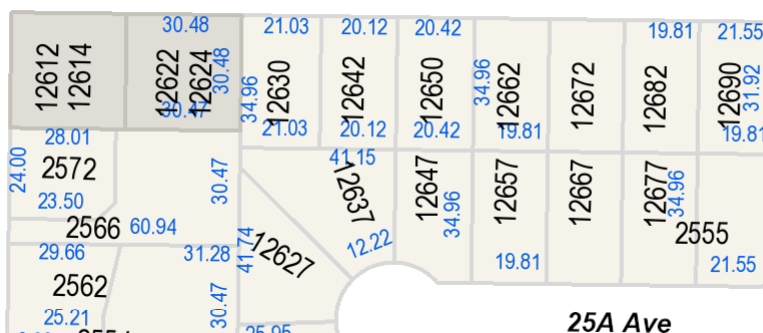

27 Ave

126 St

27A Ave

26A Ave

26 Ave

25A Ave

127 St

127A St

Enter Map Description

Scale: 1:2,000

The data provided is compiled from various sources and is NOT warranted as to its accuracy or sufficiency by the City of Surrey. This information is provided for information and convenience purposes only. Lot sizes, legal descriptions and encumbrances must be confirmed at the Land Title Office. Use and distribution of this map is subject to all copyright and disclaimer notices at cosmos.surrey.ca