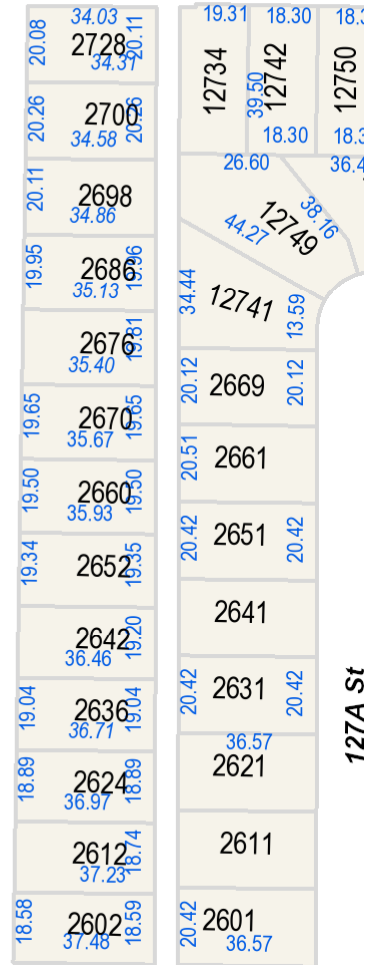

27 Ave

126 St

27A Ave

26A Ave

26 Ave

25A Ave

127 St

127A St

Enter Map Description

Scale: 1:2,000

The data provided is compiled from various sources and is NOT warranted as to its accuracy or sufficiency by the City of Surrey. This information is provided for information and convenience purposes only. Lot sizes, legal descriptions and encumbrances must be confirmed at the Land Title Office. Use and distribution of this map is subject to all copyright and disclaimer notices at cosmos.surrey.ca