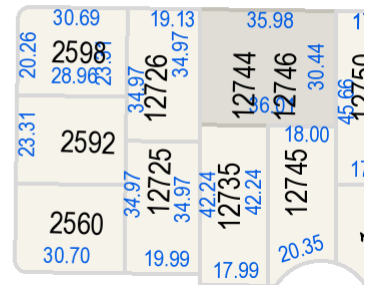

27 Ave

126 St

27A Ave

26A Ave

26 Ave

25A Ave

127 St

127A St

Enter Map Description

Scale: 1:2,000

The data provided is compiled from various sources and is NOT warranted as to its accuracy or sufficiency by the City of Surrey. This information is provided for information and convenience purposes only. Lot sizes, legal descriptions and encumbrances must be confirmed at the Land Title Office. Use and distribution of this map is subject to all copyright and disclaimer notices at cosmos.surrey.ca