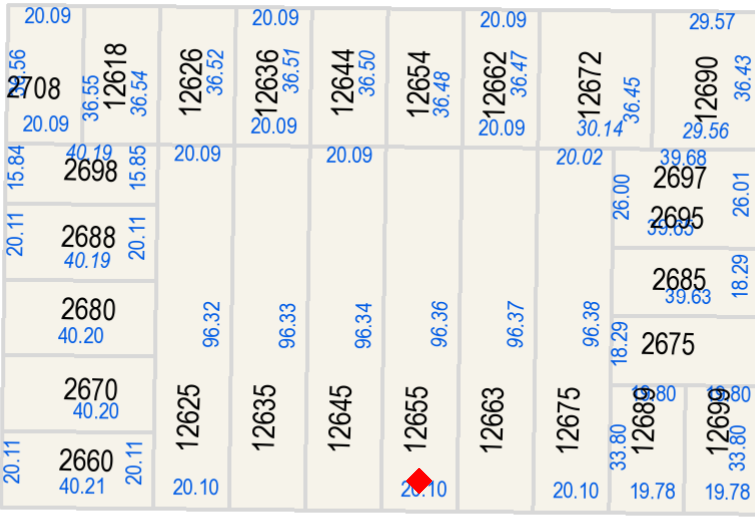

27 Ave

126 St

27A Ave

26A Ave

26 Ave

25A Ave

127 St

127A St

Enter Map Description

Scale: 1:2,000

The data provided is compiled from various sources and is NOT warranted as to its accuracy or sufficiency by the City of Surrey. This information is provided for information and convenience purposes only. Lot sizes, legal descriptions and encumbrances must be confirmed at the Land Title Office. Use and distribution of this map is subject to all copyright and disclaimer notices at cosmos.surrey.ca