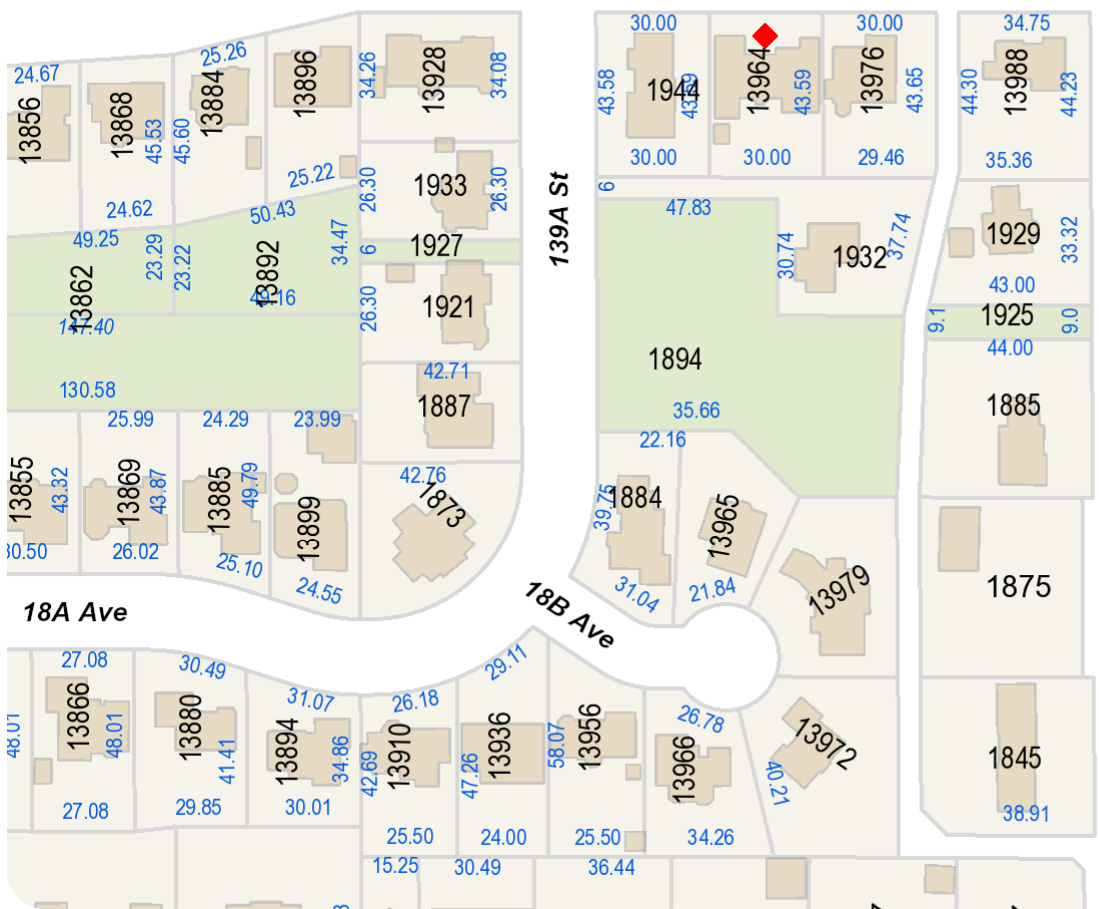

20 Ave

19A Ave

18A Ave

139A St

18B Ave

140 St

140A St

Enter Map Description

Scale: 1:2,000

The data provided is compiled from various sources and is NOT warranted as to its accuracy or sufficiency by the City of Surrey. This information is provided for information and convenience purposes only. Lot sizes, legal descriptions and encumbrances must be confirmed at the Land Title Office. Use and distribution of this map is subject to all copyright and disclaimer notices at cosmos.surrey.ca