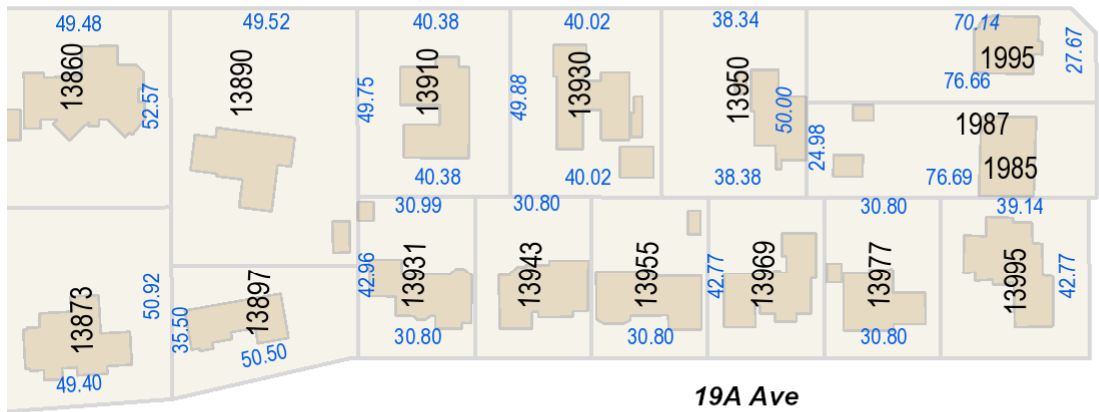

20 Ave

19A Ave

18A Ave

139A St

18B Ave

140 St

140A St

Enter Map Description

Scale: 1:2,000

The data provided is compiled from various sources and is NOT warranted as to its accuracy or sufficiency by the City of Surrey. This information is provided for information and convenience purposes only. Lot sizes, legal descriptions and encumbrances must be confirmed at the Land Title Office. Use and distribution of this map is subject to all copyright and disclaimer notices at cosmos.surrey.ca