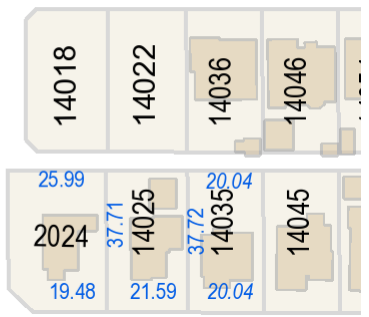

20 Ave

19A Ave

18A Ave

139A St

18B Ave

140 St

140A St

Enter Map Description

Scale: 1:2,000

The data provided is compiled from various sources and is NOT warranted as to its accuracy or sufficiency by the City of Surrey. This information is provided for information and convenience purposes only. Lot sizes, legal descriptions and encumbrances must be confirmed at the Land Title Office. Use and distribution of this map is subject to all copyright and disclaimer notices at cosmos.surrey.ca