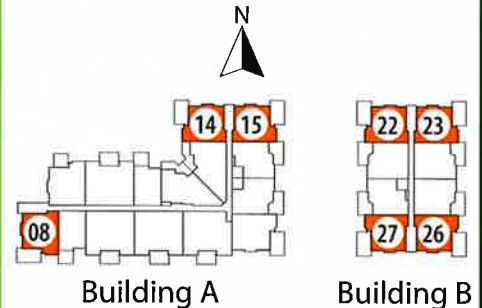

## 3 Bedroom

**Livable: 1361 sq.ft.**

Suite 1119 sq.ft. + Solarium/deck 242 sq.ft.

**Style  
A1**

**ACCESSIBILITY:**

Corner suites are built in such a way to be able to be converted to accessible homes if desired in the future.

SUITE	PRICE	SUITE	PRICE
A115	\$437,900	B422	\$444,900
B122	\$437,900	A408	\$449,900
A215	\$437,900	A414	\$449,900
B222	\$437,900	B423	\$449,900
A108	\$439,900	B426	\$449,900
A114	\$439,900	B427	\$449,900
B123	\$439,900	A515	\$449,900
B126	\$439,900	B522	\$449,900
A208	\$439,900	B527	\$449,900
A214	\$439,900	A508	\$454,900
B223	\$439,900	A514	\$454,900
B226	\$439,900	B523	\$454,900
B227	\$439,900	B526	\$454,900
A315	\$439,900	A608	\$469,900
B322	\$439,900	A614	\$469,900
A308	\$444,900	A615	\$469,900
A314	\$444,900	B622	\$469,900
B323	\$444,900	B623	\$469,900
B326	\$444,900	B626	\$469,900
B327	\$444,900	B627	\$469,900
A415	\$444,900		