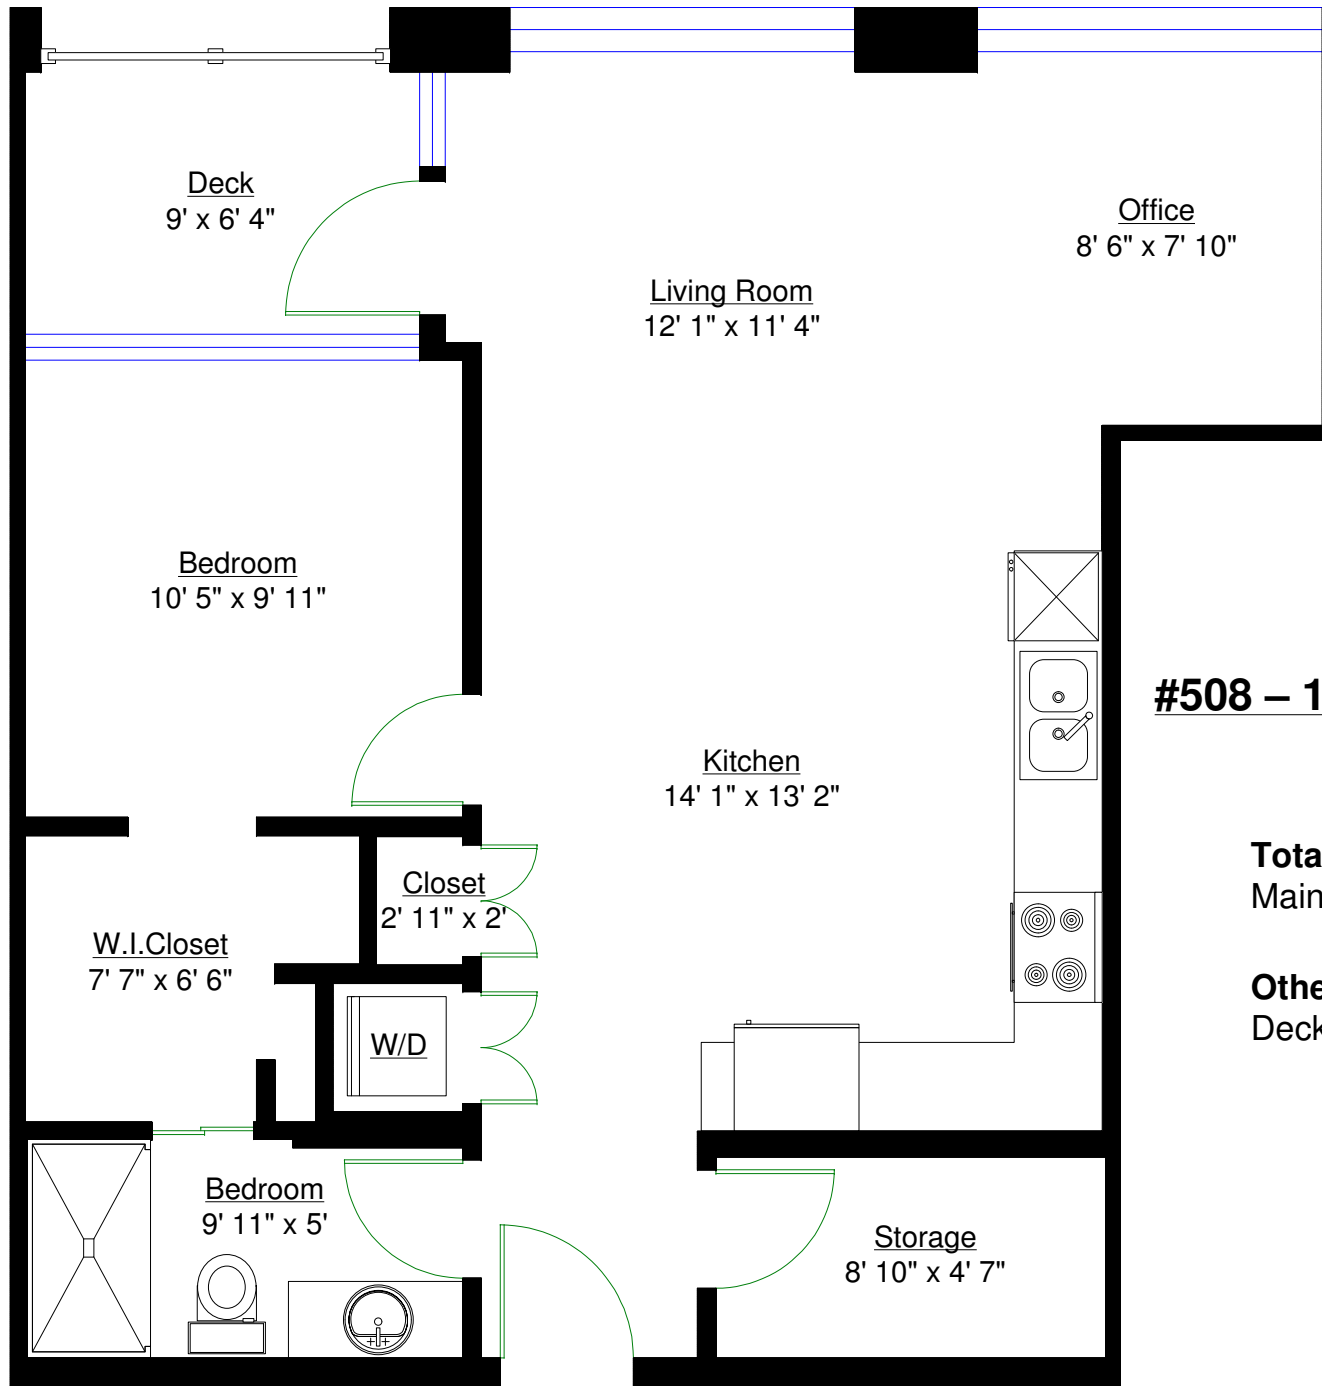

Tiffany Wilson
604-364-2222

#508 – 1808 West 1st Avenue
Vancouver

Totals**

Main Level: 769 sq. ft.

Other Areas

Deck: 56 sq. ft.